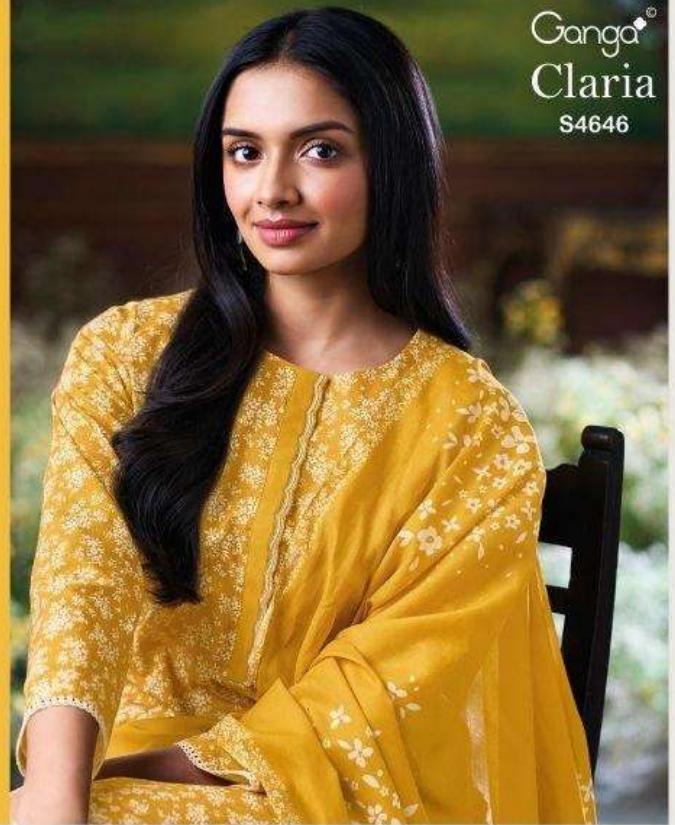

S4646-D

Ganga®
Claria
S4646- A/B/C/D

Ganga®
Claria
S4646

Ganga®

Ganga®
Claria
S4646

Claria
S4646

DESCRIPTION

~TOP~

PREMIUM COTTON PRINTED WITH EMBROIDERY,
BUTTON WORK, HAND WORK, CROCHET LACE
BORDER ON DAMAN & SLEEVES.

~BOTTOM~

PREMIUM COTTON SOLID COLOR.

~DUPATTA~

PREMIUM COTTON MUL PRINTED.

WHOLESALE PRICE
1470/- EACH+GST(EXTRA)