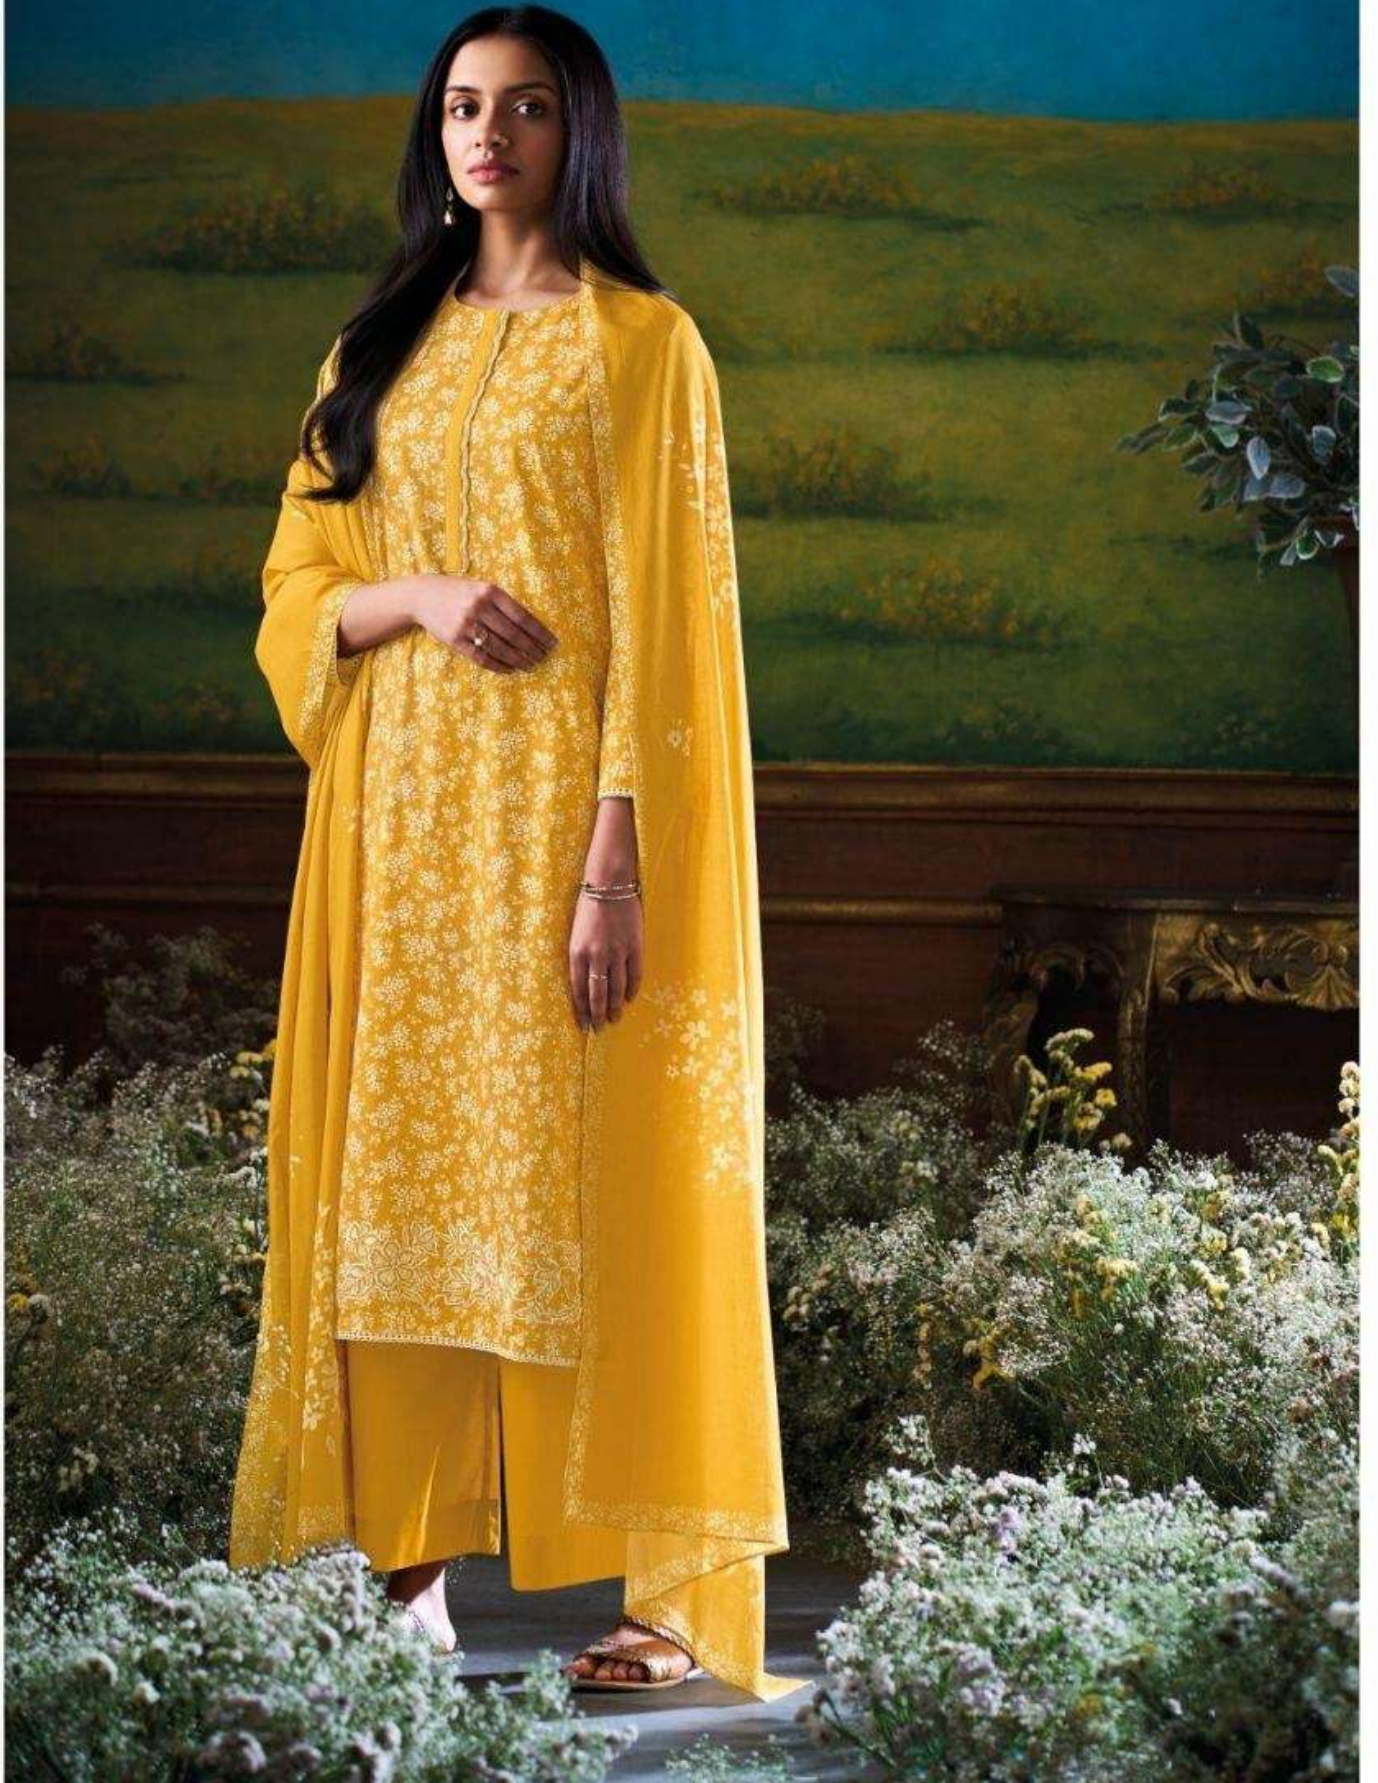

Ganga®
S4646-A