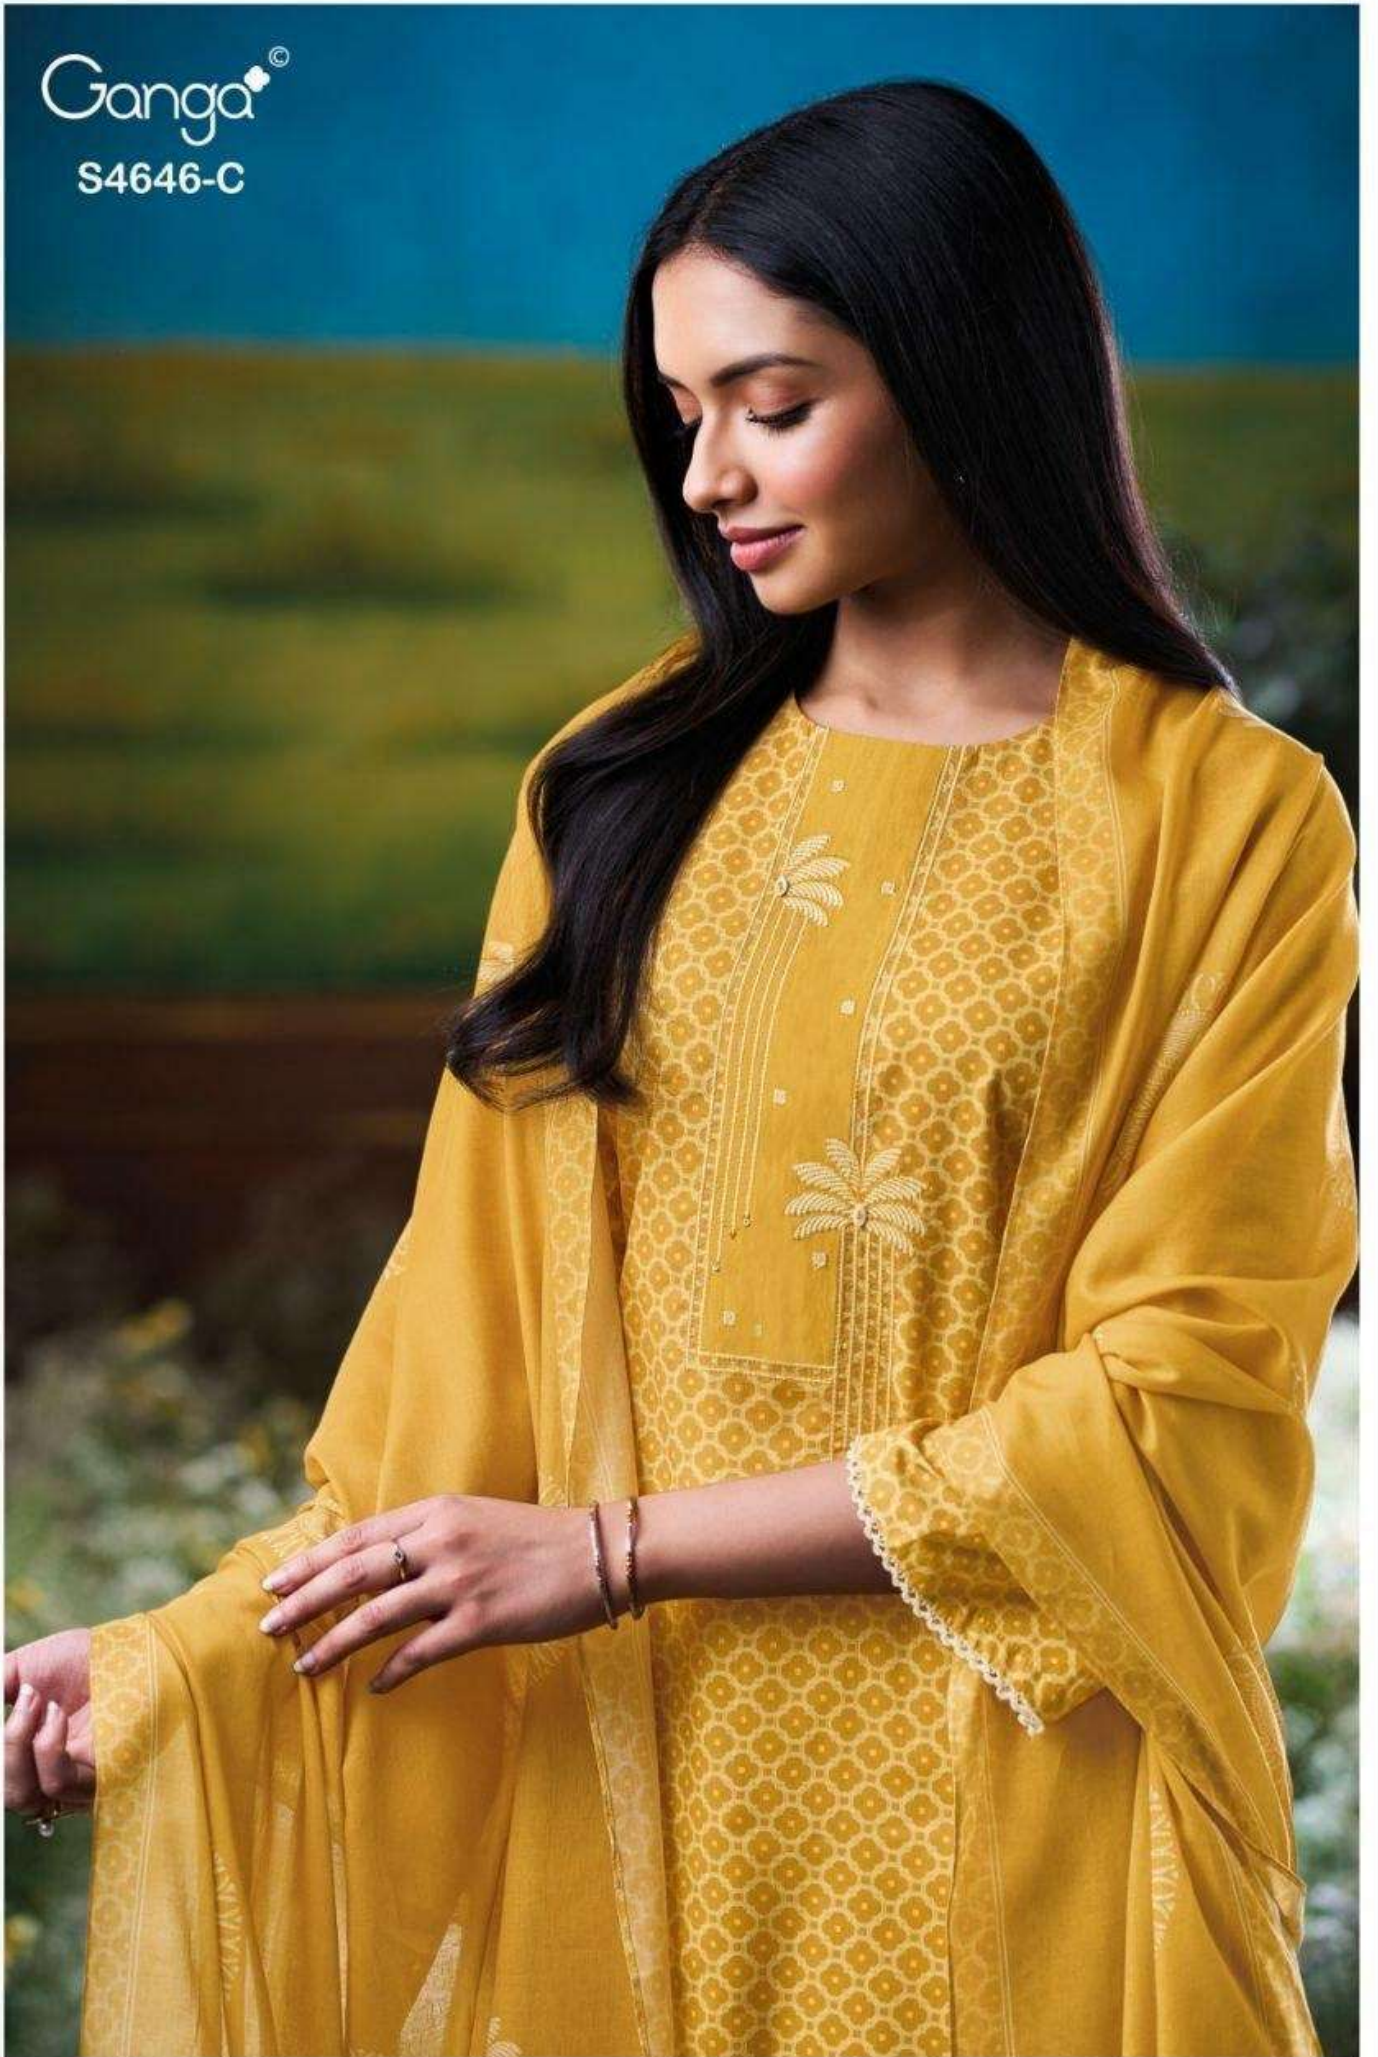

Ganga[®]
Claria
S4646

Ganga[®]

S4646-A

Ganga[®]

S4646-C

S4646-A

S4646-B

S4646-C

PREMIUM COTTON PRINTED WITH EMBROIDERY,
BUTTON WORK, HAND WORK, CROCHET LACE
BORDER ON DAMAN & SLEEVES.

~BOTTOM~

PREMIUM COTTON SOLID COLOR.

~DUPATTA~

PREMIUM COTTON MUL PRINTED.

WHOLESALE PRICE
1470/- EACH+GST(EXTRA)