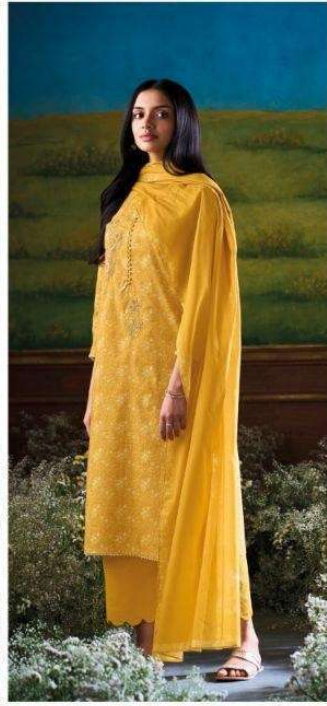

Ganga[®]
Claria
S4646

Ganga[®]

S4646-A

Ganga[®]

S4646-C

S4646-A

S4646-B

S4646-C

PREMIUM COTTON PRINTED WITH EMBROIDERY,
BUTTON WORK, HAND WORK, CROCHET LACE
BORDER ON DAMAN & SLEEVES.

~BOTTOM~

PREMIUM COTTON SOLID COLOR.

~DUPATTA~

PREMIUM COTTON MUL PRINTED.

WHOLESALE PRICE
1470/- EACH+GST(EXTRA)