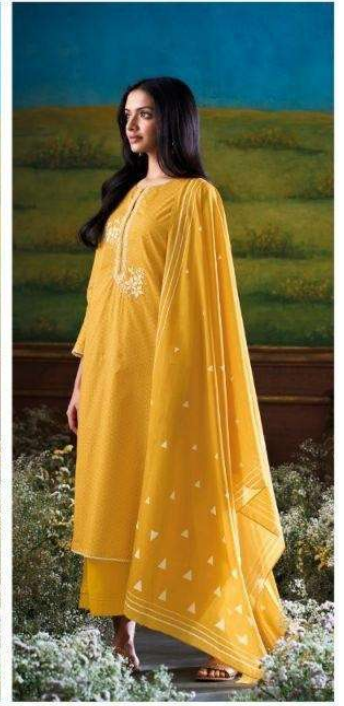

Ganga[®]
Claria
S4646

Ganga[®]

S4646-A

Ganga[®]

S4646-C

S4646-A

S4646-B

S4646-C

PREMIUM COTTON PRINTED WITH EMBROIDERY,
BUTTON WORK, HAND WORK, CROCHET LACE
BORDER ON DAMAN & SLEEVES.

~BOTTOM~

PREMIUM COTTON SOLID COLOR.

~DUPATTA~

PREMIUM COTTON MUL PRINTED.

WHOLESALE PRICE
1470/- EACH+GST(EXTRA)