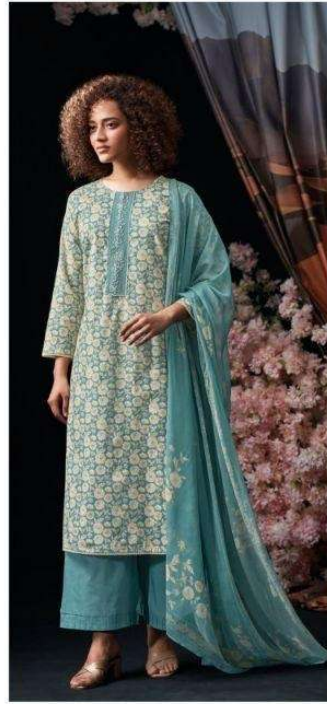

S4707-C

Ganga®
Myanshi
S4707- A/B/C/D