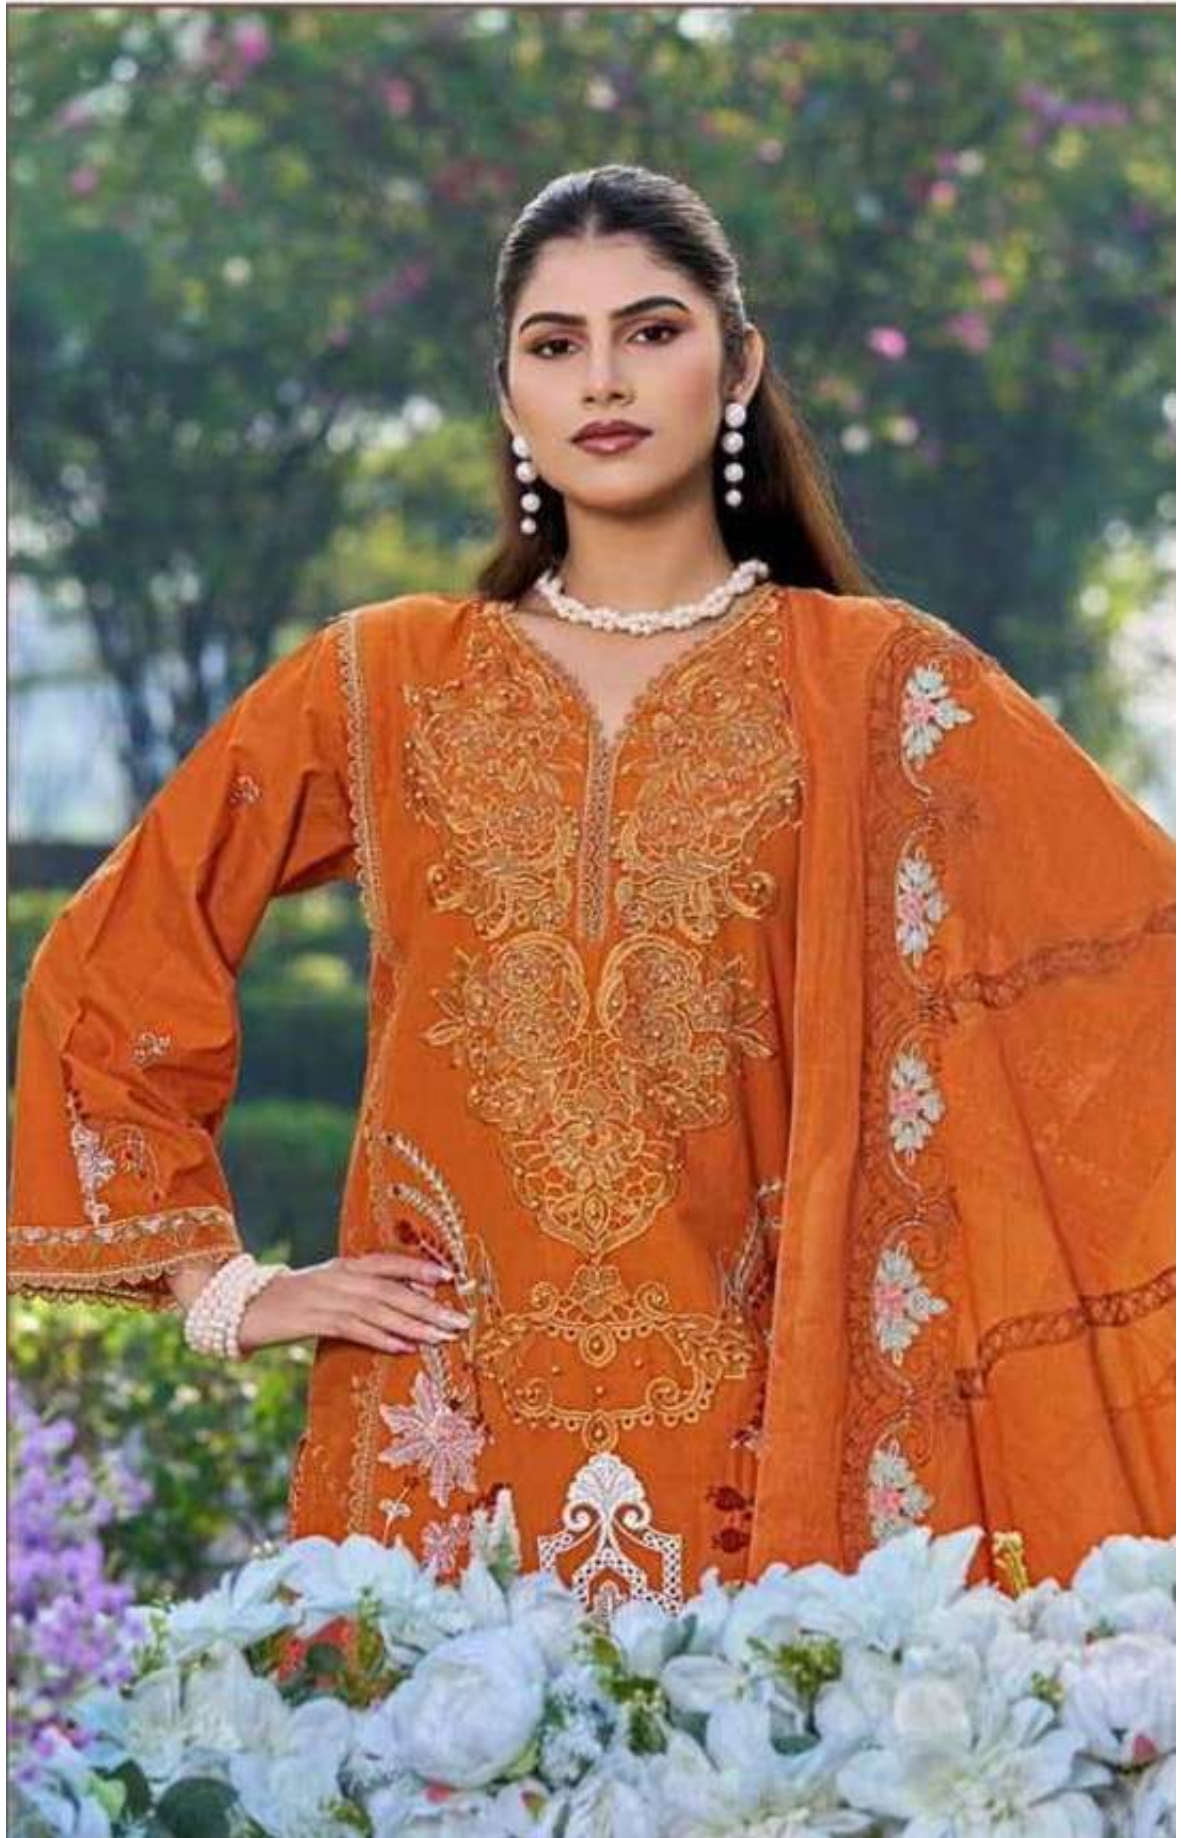

Saniya  
TRENDS

27002 A

Saniya  
TRENDS

27002

D NO 27002

D NO 27002 A

D NO 27002 B

**TOP:-** COTTON WITH HEAVY EMBROIDERY  
CHIKANKARI WORK  
**BOTTOM:-** COTTON  
**DUPATTA:-** KHADI COTTON NET WITH HEAVY  
EMBROIDERY

Saniya TRENDZ

THIS LUTHER WITH HEAVY EMBROIDERY  
SHEER FABRIC  
SUITING: LUTHER  
DETAILS: BANGALORE SET WITH HEAVY  
EMBROIDERY

27002 A

Saniya  
TRENZ

27002 B