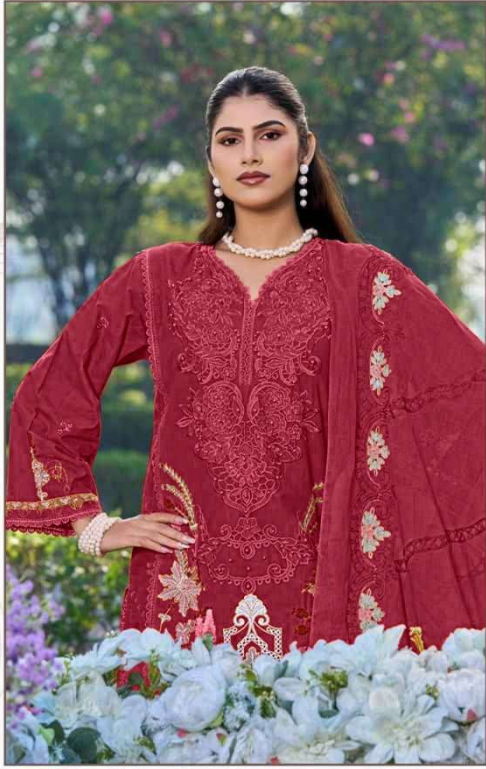

Saniya  
TRENDS

27002 A

Saniya  
TRENDS

27002

D NO 27002

D NO 27002 A

D NO 27002 B

**TOP:-** COTTON WITH HEAVY EMBROIDERY  
CHIKANKARI WORK  
**BOTTOM:-** COTTON  
**DUPATTA:-** KHADI COTTON NET WITH HEAVY  
EMBROIDERY

Saniya TRENDZ

THIS LUTHER WITH HEAVY EMBROIDERY  
SHEER FABRIC  
SUITING: LUTHER  
DETAILS: BANGALORE SET WITH HEAVY  
EMBROIDERY

27002 A

Saniya  
TRENZ

27002 B