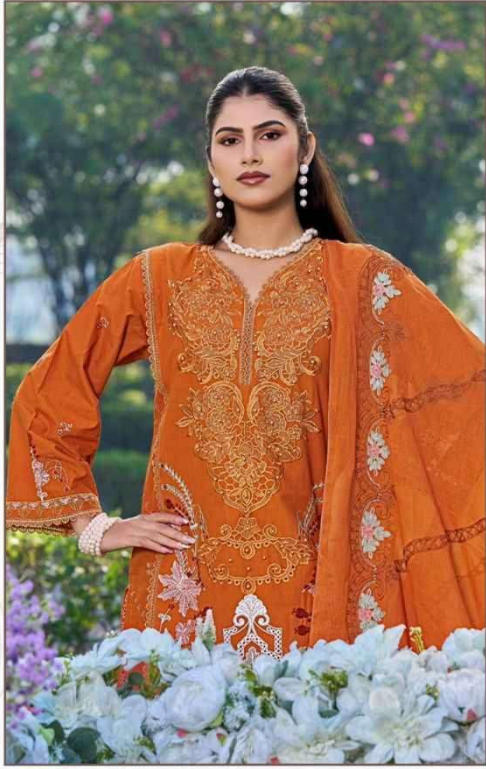

Saniya  
TRENDS

27002 A

Saniya  
TRENDS

27002

D NO 27002

D NO 27002 A

D NO 27002 B

**TOP:-** COTTON WITH HEAVY EMBROIDERY  
CHIKANKARI WORK  
**BOTTOM:-** COTTON  
**DUPATTA:-** KHADI COTTON NET WITH HEAVY  
EMBROIDERY

Saniya TRENDZ

THIS LUTHER WITH HEAVY EMBROIDERY  
SHEER FABRIC  
SUITING: LUTHER  
DETAILS: BANGALORE SET WITH HEAVY  
EMBROIDERY

27002 A

Saniya  
TRENZ

27002 B