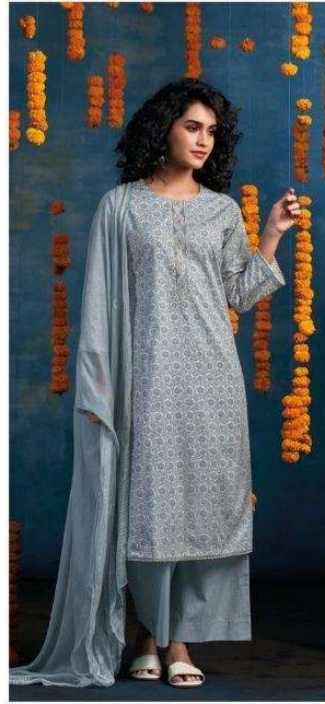

Ganga[®]
Elise
S4781

S4781-A

S4781-B

S4781-C

S4781-D

Ganga®
Elise
S4781- A/B/C/D

Ganga[®]
Elise
S4781

Ganga®

Elise
S4781

Ganga®
Elise
S4781

DESCRIPTION

~TOP~

PREMIUM COTTON PRINTED WITH EMBROIDERY,
CROCHET LACE ON DAMAN & SLEEVES.

~BOTTOM~

PREMIUM COTTON SOLID COLOR.

~DUPATTA~