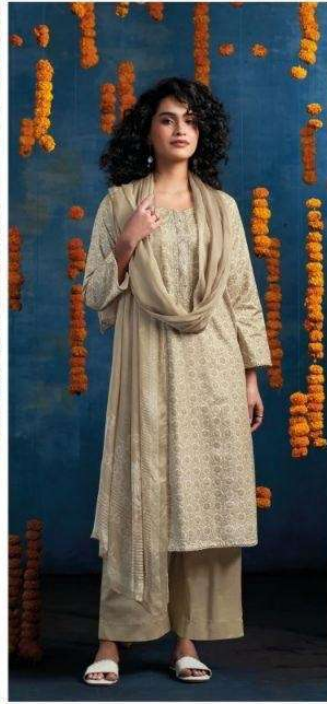

Ganga[®]
Elise
S4781

S4781-A

S4781-B

S4781-C

S4781-D

Ganga®
Elise
S4781- A/B/C/D

Ganga[®]
Elise
S4781

Ganga®

Elise
S4781

Ganga®
Elise
S4781

DESCRIPTION

~TOP~

PREMIUM COTTON PRINTED WITH EMBROIDERY,
CROCHET LACE ON DAMAN & SLEEVES.

~BOTTOM~

PREMIUM COTTON SOLID COLOR.

~DUPATTA~