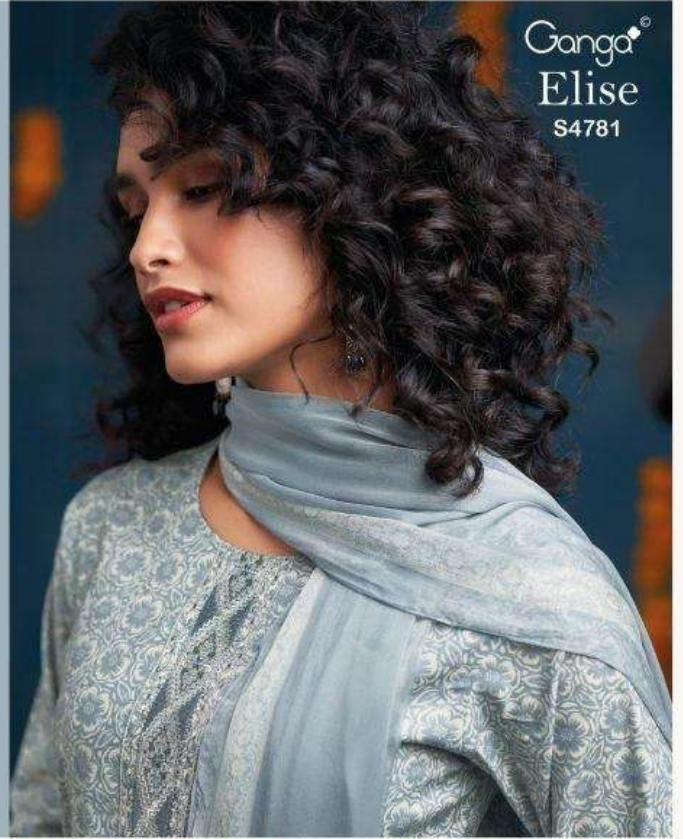

Ganga[®]
Elise
S4781

S4781-A

S4781-B

S4781-C

S4781-D

Ganga®
Elise
S4781- A/B/C/D

Ganga[®]
Elise
S4781

Ganga®

Elise
S4781

Ganga®
Elise
S4781

DESCRIPTION

~TOP~

PREMIUM COTTON PRINTED WITH EMBROIDERY,
CROCHET LACE ON DAMAN & SLEEVES.

~BOTTOM~

PREMIUM COTTON SOLID COLOR.

~DUPATTA~