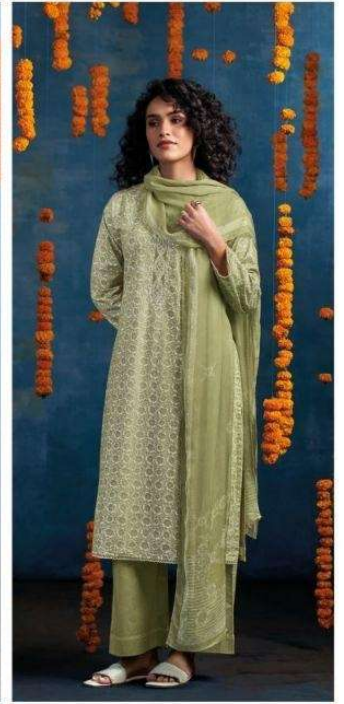

Ganga[®]
Elise
S4781

S4781-A

S4781-B

S4781-C

S4781-D

Ganga®
Elise
S4781- A/B/C/D

Ganga[®]
Elise
S4781

Ganga®

Elise
S4781

Ganga®
Elise
S4781

DESCRIPTION

~TOP~

PREMIUM COTTON PRINTED WITH EMBROIDERY,
CROCHET LACE ON DAMAN & SLEEVES.

~BOTTOM~

PREMIUM COTTON SOLID COLOR.

~DUPATTA~