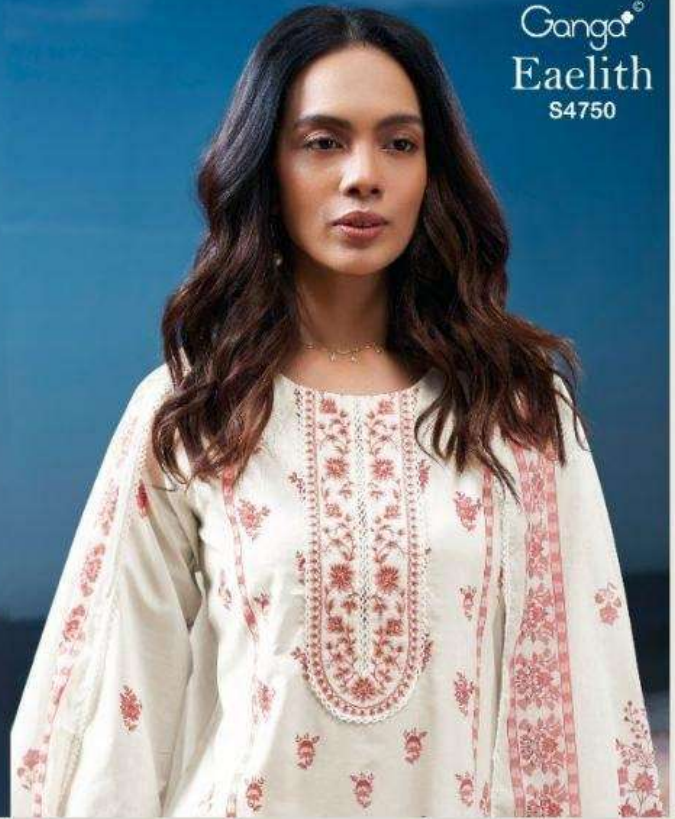

Ganga<sup>®</sup>  
Eaelith  
S4750

Ganga®

Ganga®  
Eaelith  
S4750

Eaelith  
S4750

DESCRIPTION

~TOP~

PREMIUM COTTON PRINTED WITH EMBROIDERY NECK,  
EMBROIDERY LACE WITH CROCHET LACE ON  
DAMAN & SLEEVES.

~BOTTOM~

PREMIUM COTTON SOLID COLOR

~DUPATTA~

PREMIUM COTTON MUL PRINTED WITH CROCHET  
LACE BORDER.

**WHOLESALE PRICE**  
**1590/- EACH+GST(EXTRA)**

HSN CODE- 520851

MOQ : 64 PCS

TOTAL SUITS-04

S4750-A