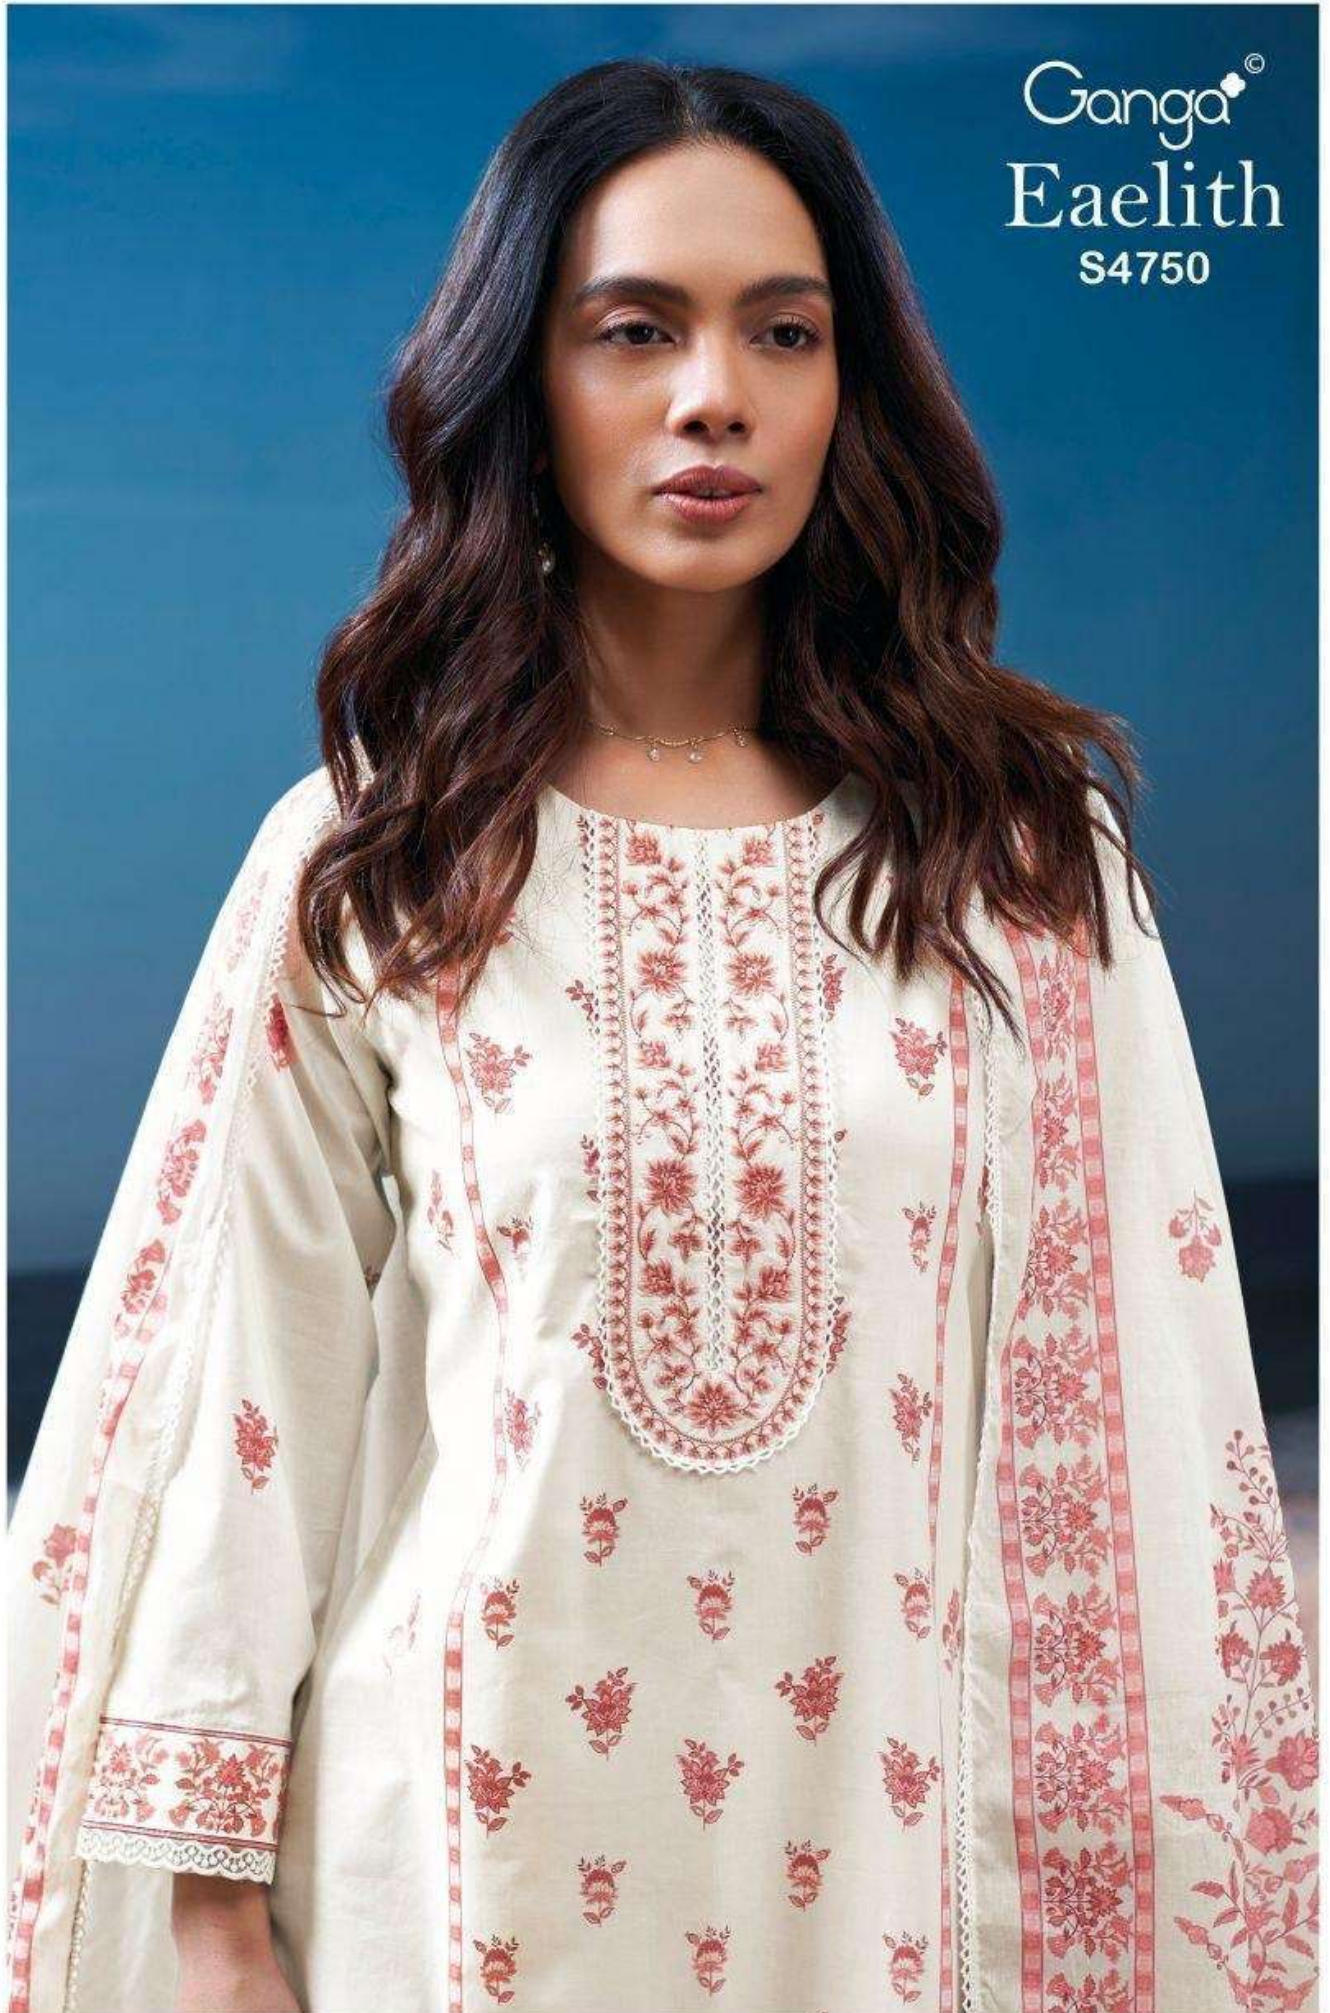

Ganga<sup>®</sup>  
Eaelith  
S4750

Ganga®

Ganga®  
Eaelith  
S4750

Eaelith  
S4750

DESCRIPTION

~TOP~

PREMIUM COTTON PRINTED WITH EMBROIDERY NECK,  
EMBROIDERY LACE WITH CROCHET LACE ON  
DAMAN & SLEEVES.

~BOTTOM~

PREMIUM COTTON SOLID COLOR

~DUPATTA~

PREMIUM COTTON MUL PRINTED WITH CROCHET  
LACE BORDER.

**WHOLESALE PRICE**  
**1590/- EACH+GST(EXTRA)**

HSN CODE- 520851

MOQ : 64 PCS

TOTAL SUITS-04

S4750-A