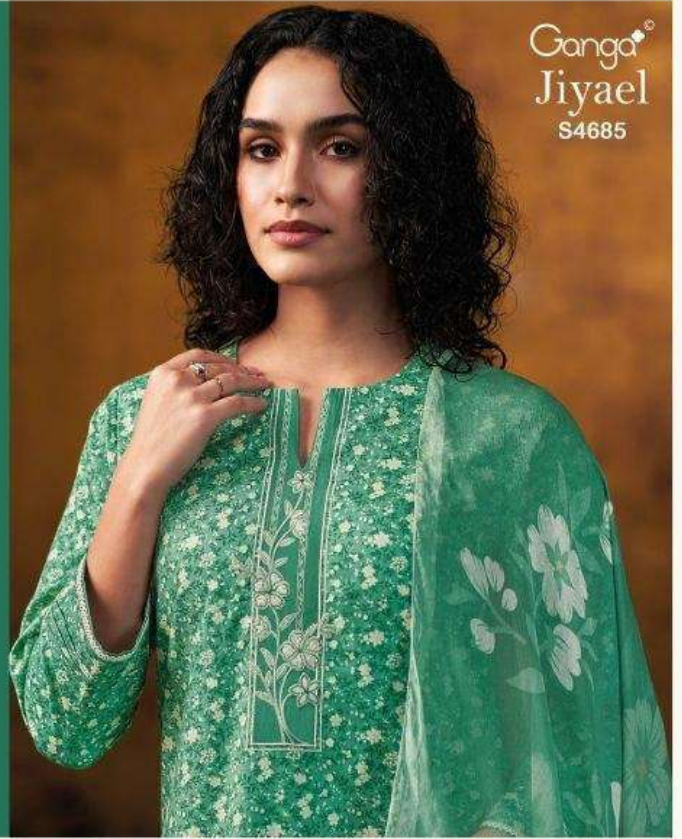

Ganga[®]

S4685-B

Ganga[®]
S4685-C

Ganga[®]

S4685-B

Ganga®

Ganga®
Jiyael
S4685

Jiyael
S4685

DESCRIPTION

~TOP~

PREMIUM COTTON PRINTED WITH EMBROIDERY,
CROCHET LACE ON DAMAN & SLEEVES.

~BOTTOM~

PREMIUM COTTON SOLID COLOR.

~DUPATTA~

PREMIUM PURE CHIFFON PRINTED.

WHOLESALE PRICE
1270/- EACH + GST(EXTRA)