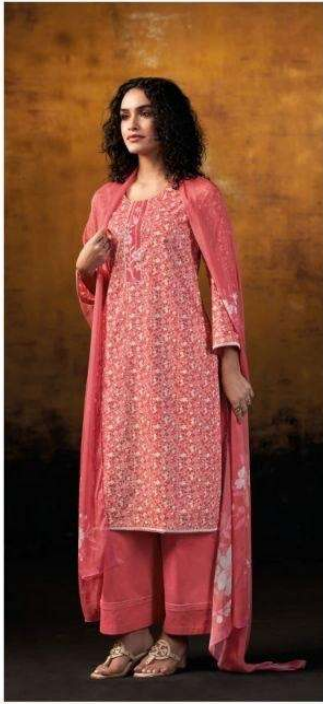

S4685-A

Ganga®
Jiyael
S4685- A/B/C/D