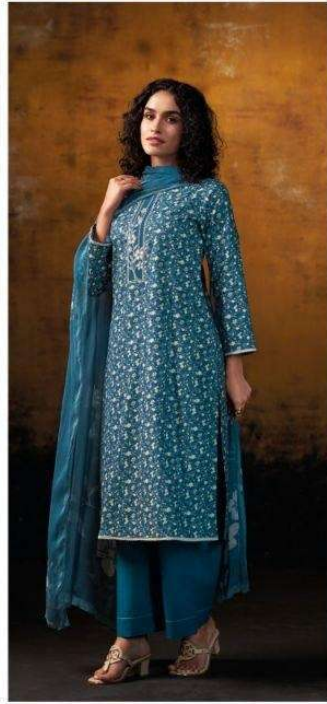

S4685-B

Ganga®
Jiyael
S4685- A/B/C/D