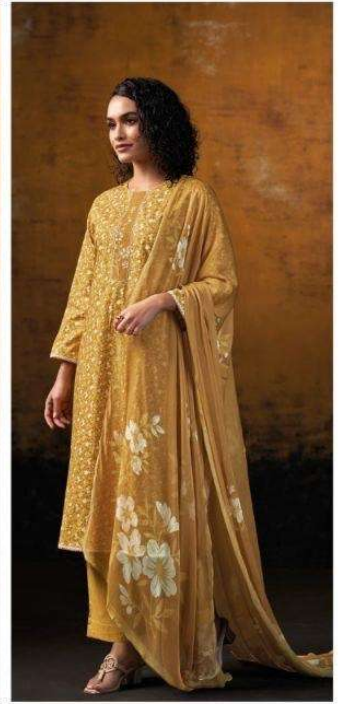

DESCRIPTION

~TOP~

PREMIUM COTTON PRINTED WITH EMBROIDERY,
CROCHET LACE ON DAMAN & SLEEVES.

~BOTTOM~

PREMIUM COTTON SOLID COLOR.

~DUPATTA~

PREMIUM PURE CHIFFON PRINTED.

WHOLESALE PRICE
1270/- EACH + GST(EXTRA)

S4685-A

S4685-A

S4685-B

S4685-C

S4685-D

Ganga®
Jiyael
S4685- A/B/C/D