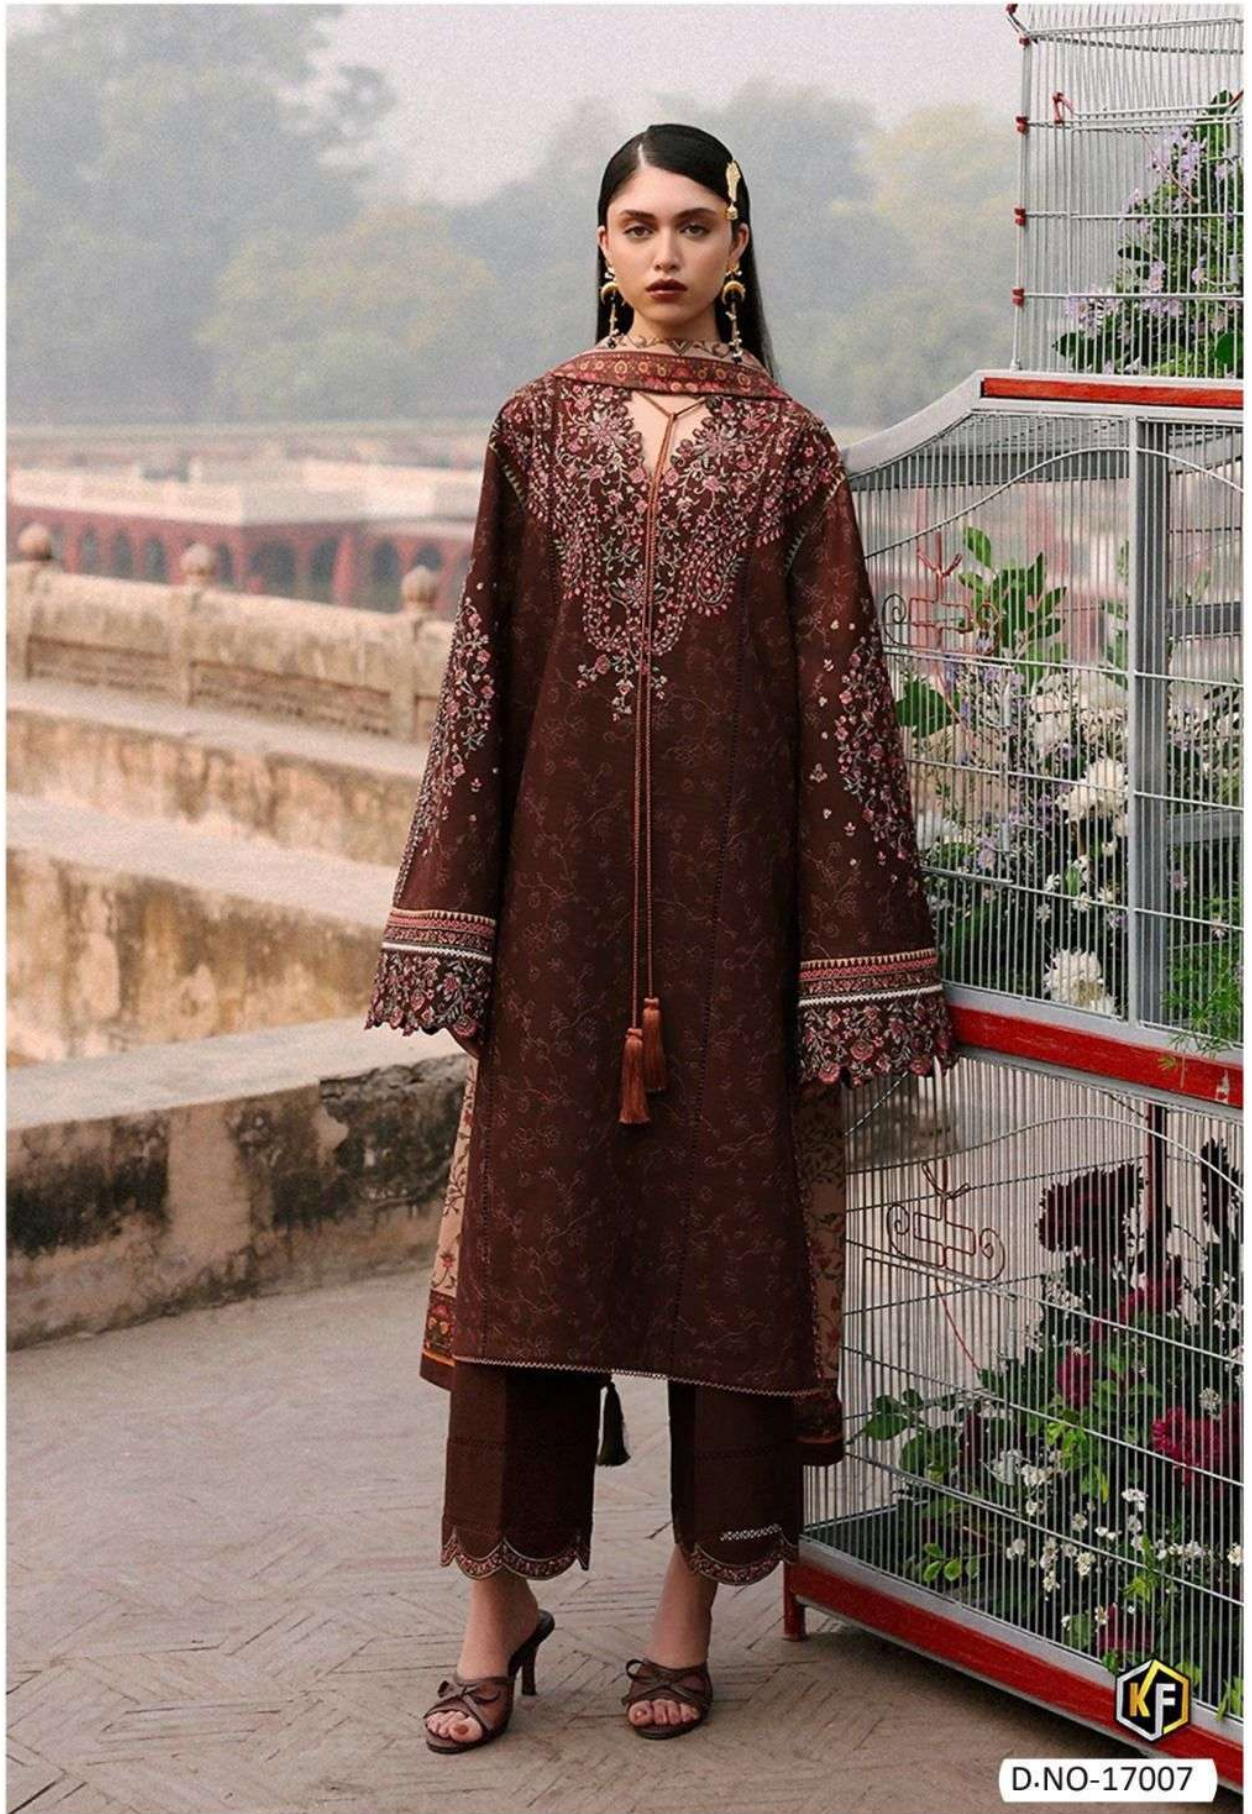

D.NO-17007