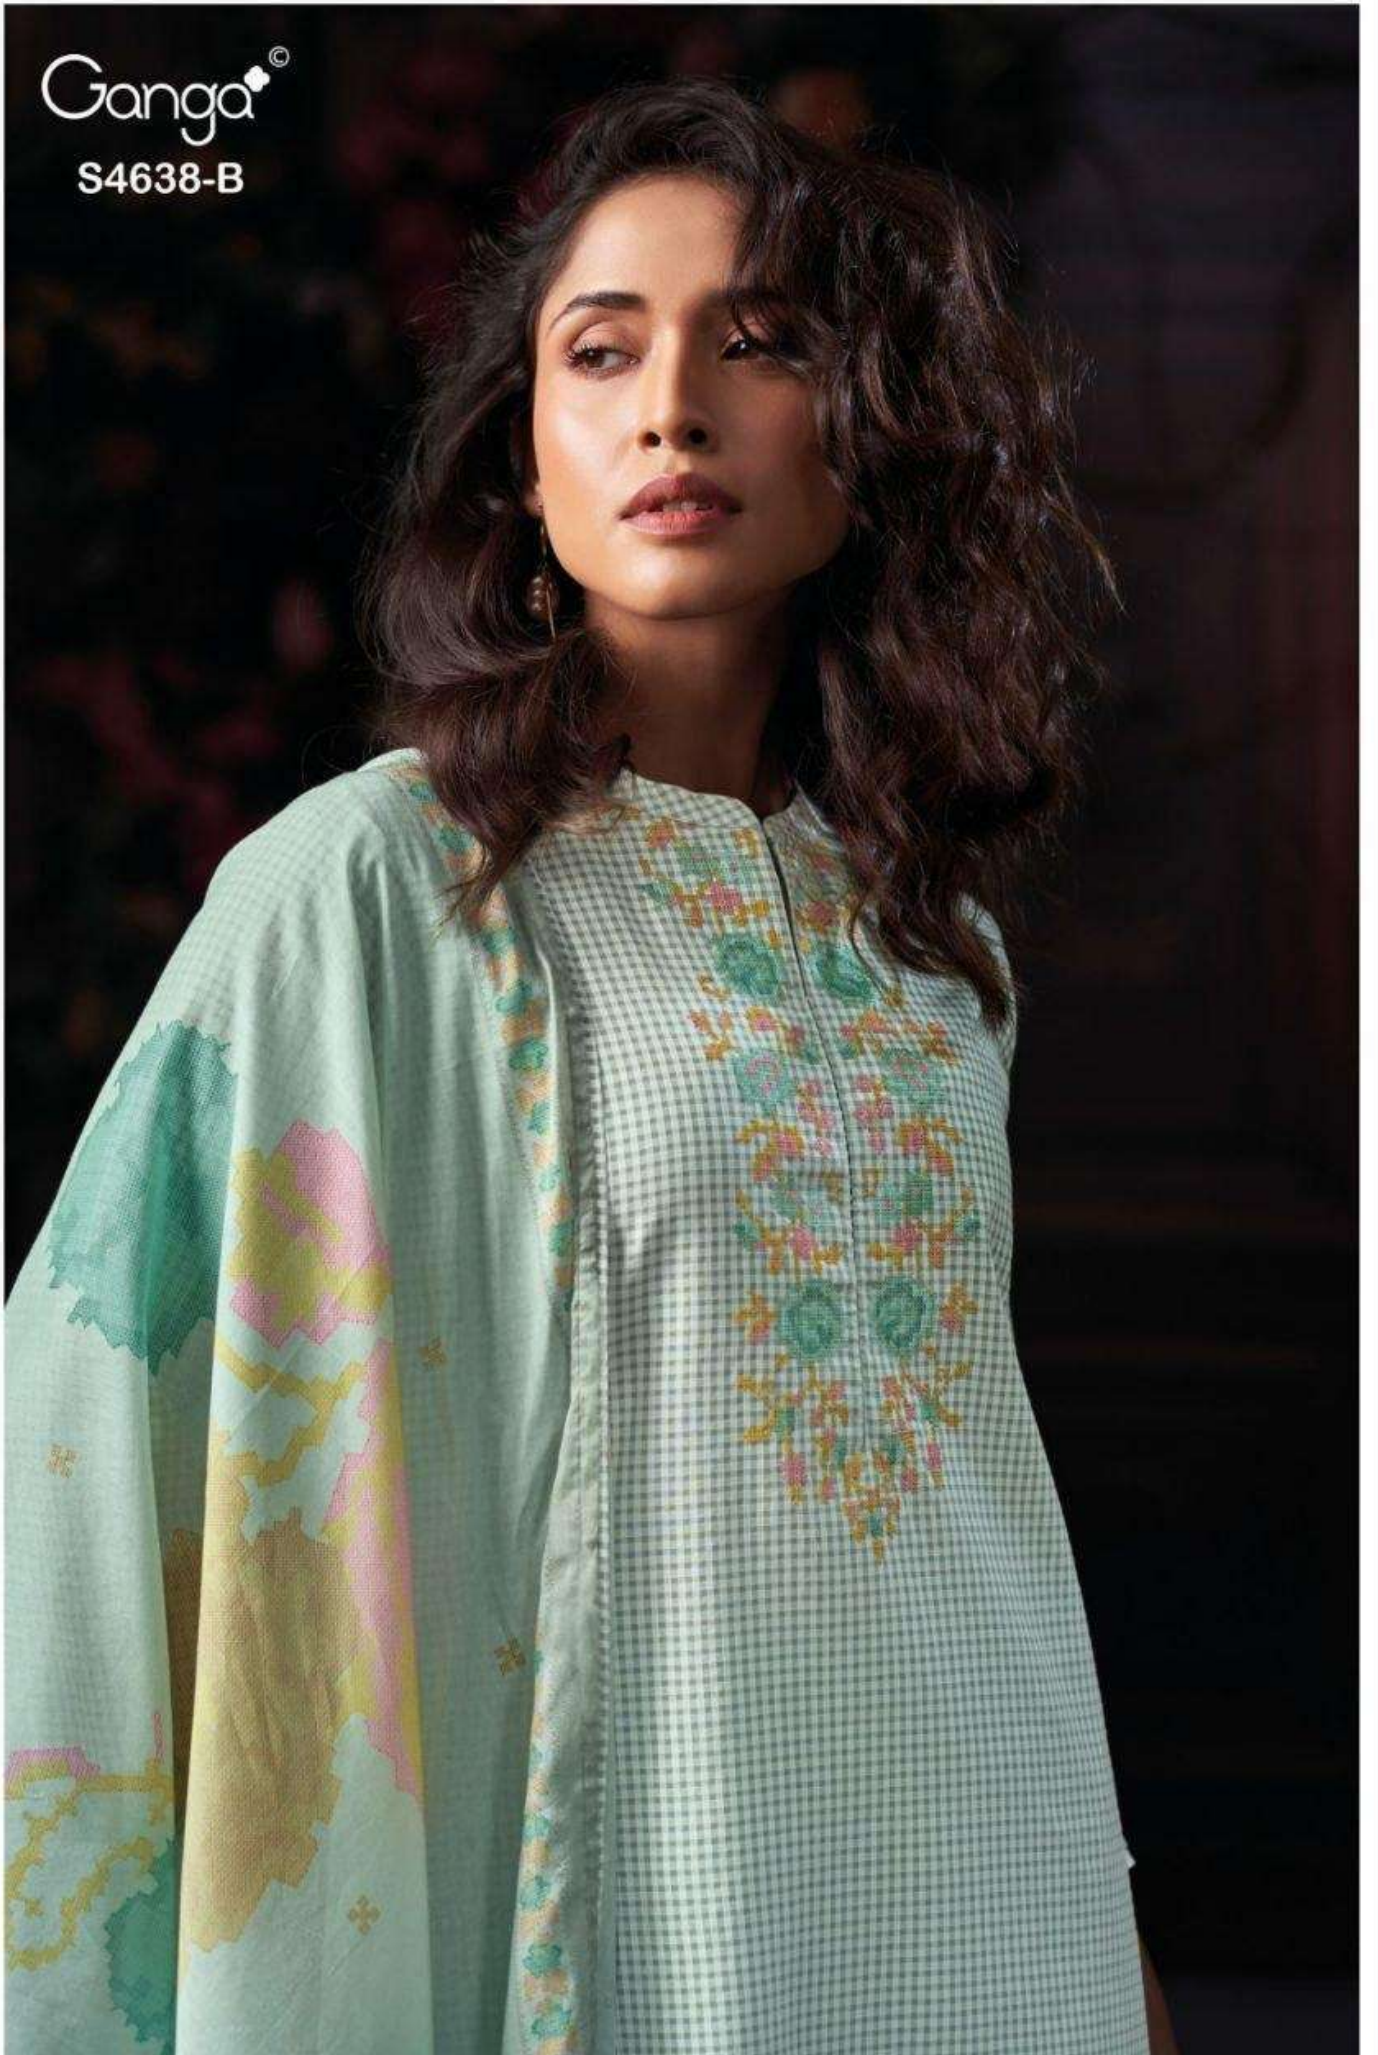

Ganga[®]
Binaara

S4638

Ganga[®]

S4638-B

Ganga[®]
Binaara

S4638

Ganga®

Ganga®
Binaara
S4638

Binaara
S4638

—DESCRIPTION—

~TOP~

PREMIUM COTTON CHECKS SOLID COLOR WITH EMBROIDERY AND PRINTED LACE, SCHIFFLI EMBROIDERY LACE ON DAMAN & SLEEVES.

~BOTTOM~

PREMIUM COTTON SOLID COLOR

~DUPATTA~

PREMIUM COTTON MUL PRINTED WITH CHECKS SOLID BORDER.