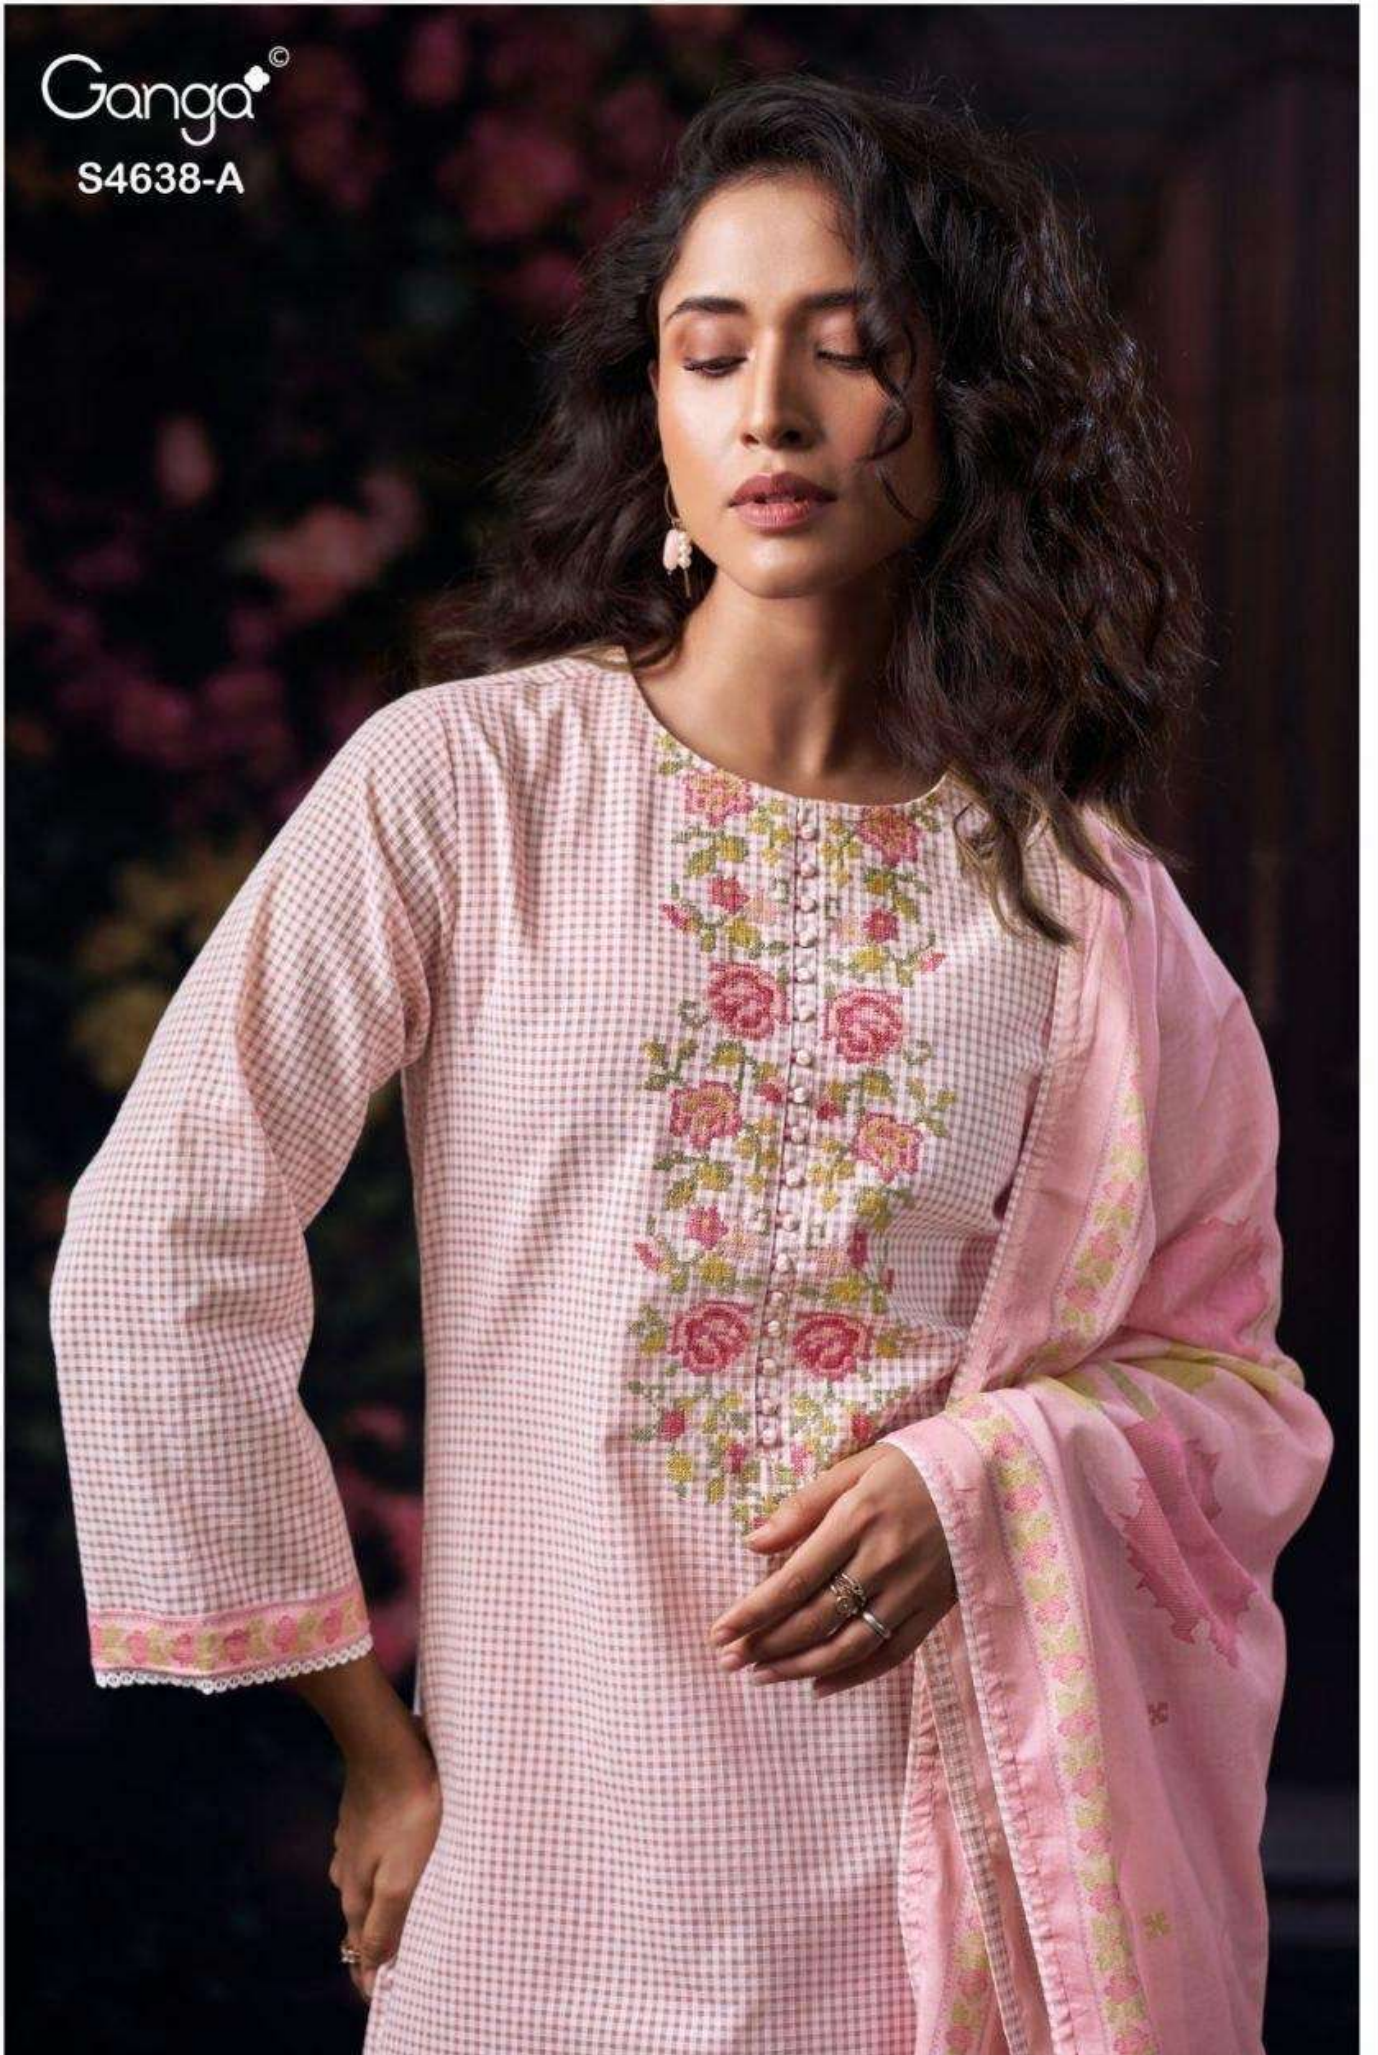

Ganga®

S4638-A