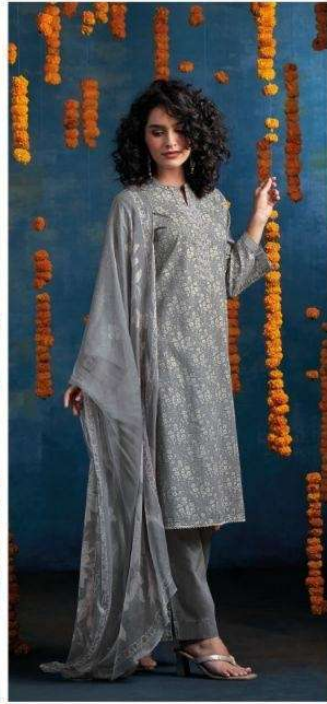

Ganga[®]
Athena
S4705

Ganga[®]

S4705-C

S4705-A

S4705-B

S4705-C

S4705-D

Ganga®
Athena
S4705- A/B/C/D

—DESCRIPTION—

~TOP~

PREMIUM COTTON PRINTED WITH EMBROIDERY,
CROCHET LACE ON DAMAN & SLEEVES.

~BOTTOM~

PREMIUM COTTON SOLID COLOR

~DUPATTA~

PREMIUM PURE CHIFFON PRINTED.

WHOLESALE PRICE
1270/- EACH+GST(EXTRA)