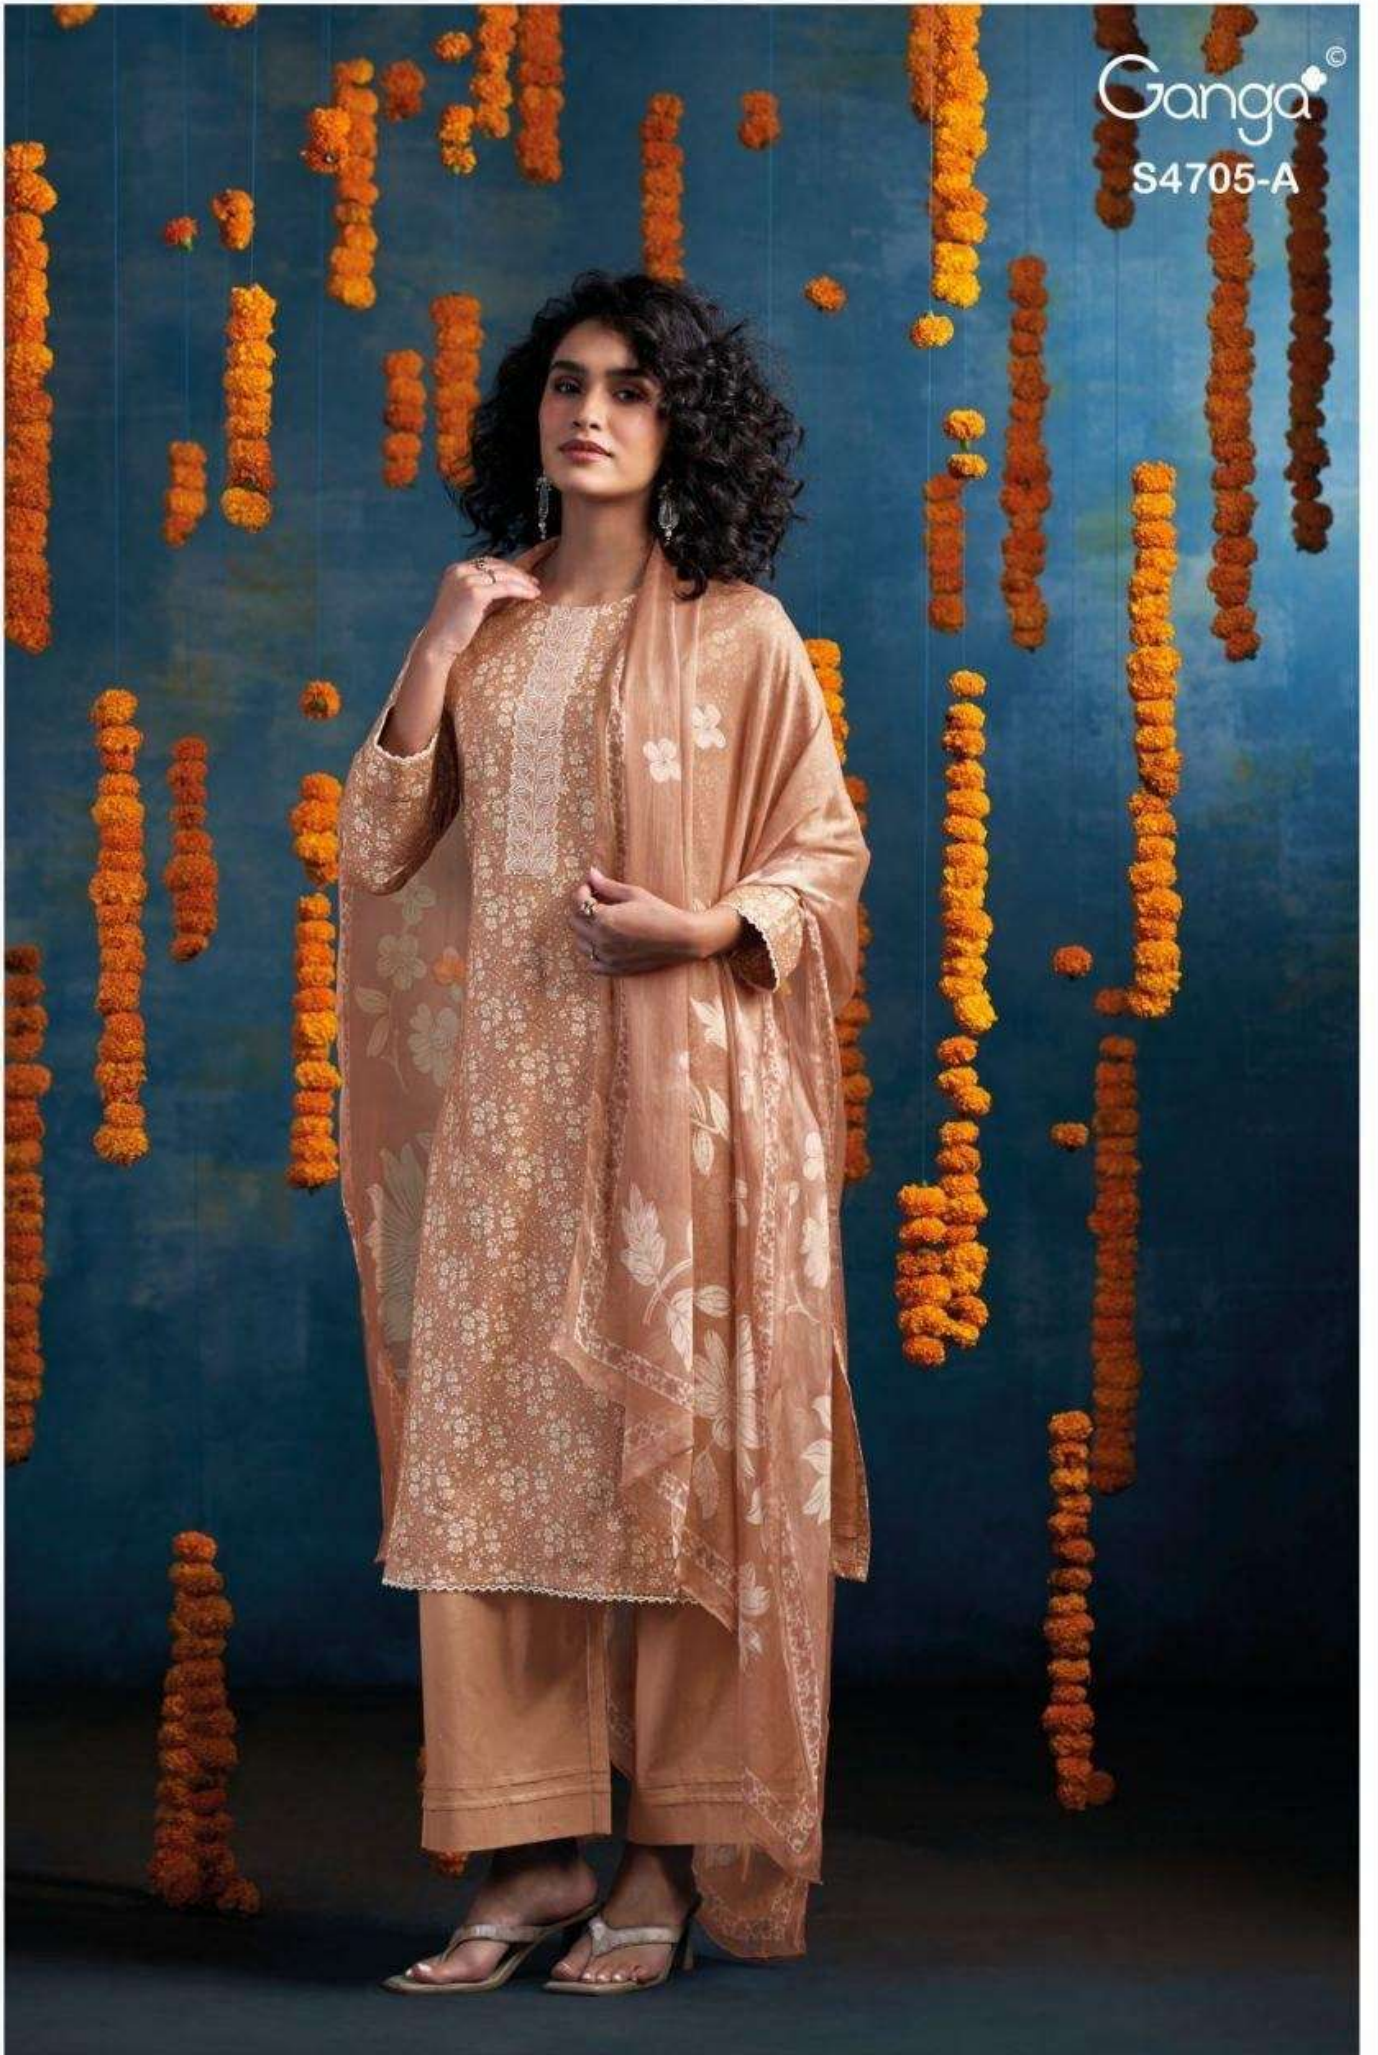

Ganga®
S4705-A