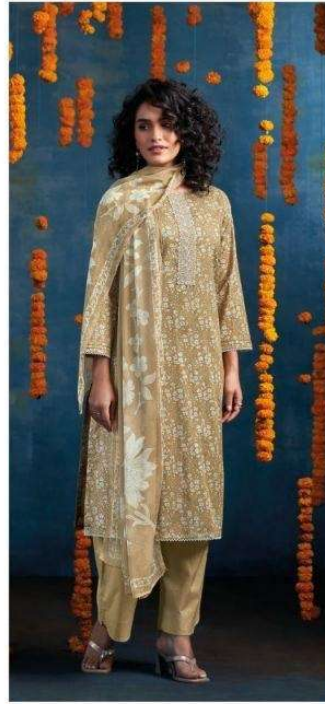

Ganga[®]
Athena
S4705

Ganga[®]

S4705-C

S4705-A

S4705-B

S4705-C

S4705-D

Ganga®
Athena
S4705- A/B/C/D

—DESCRIPTION—

~TOP~

PREMIUM COTTON PRINTED WITH EMBROIDERY,
CROCHET LACE ON DAMAN & SLEEVES.

~BOTTOM~

PREMIUM COTTON SOLID COLOR

~DUPATTA~

PREMIUM PURE CHIFFON PRINTED.

WHOLESALE PRICE
1270/- EACH+GST(EXTRA)