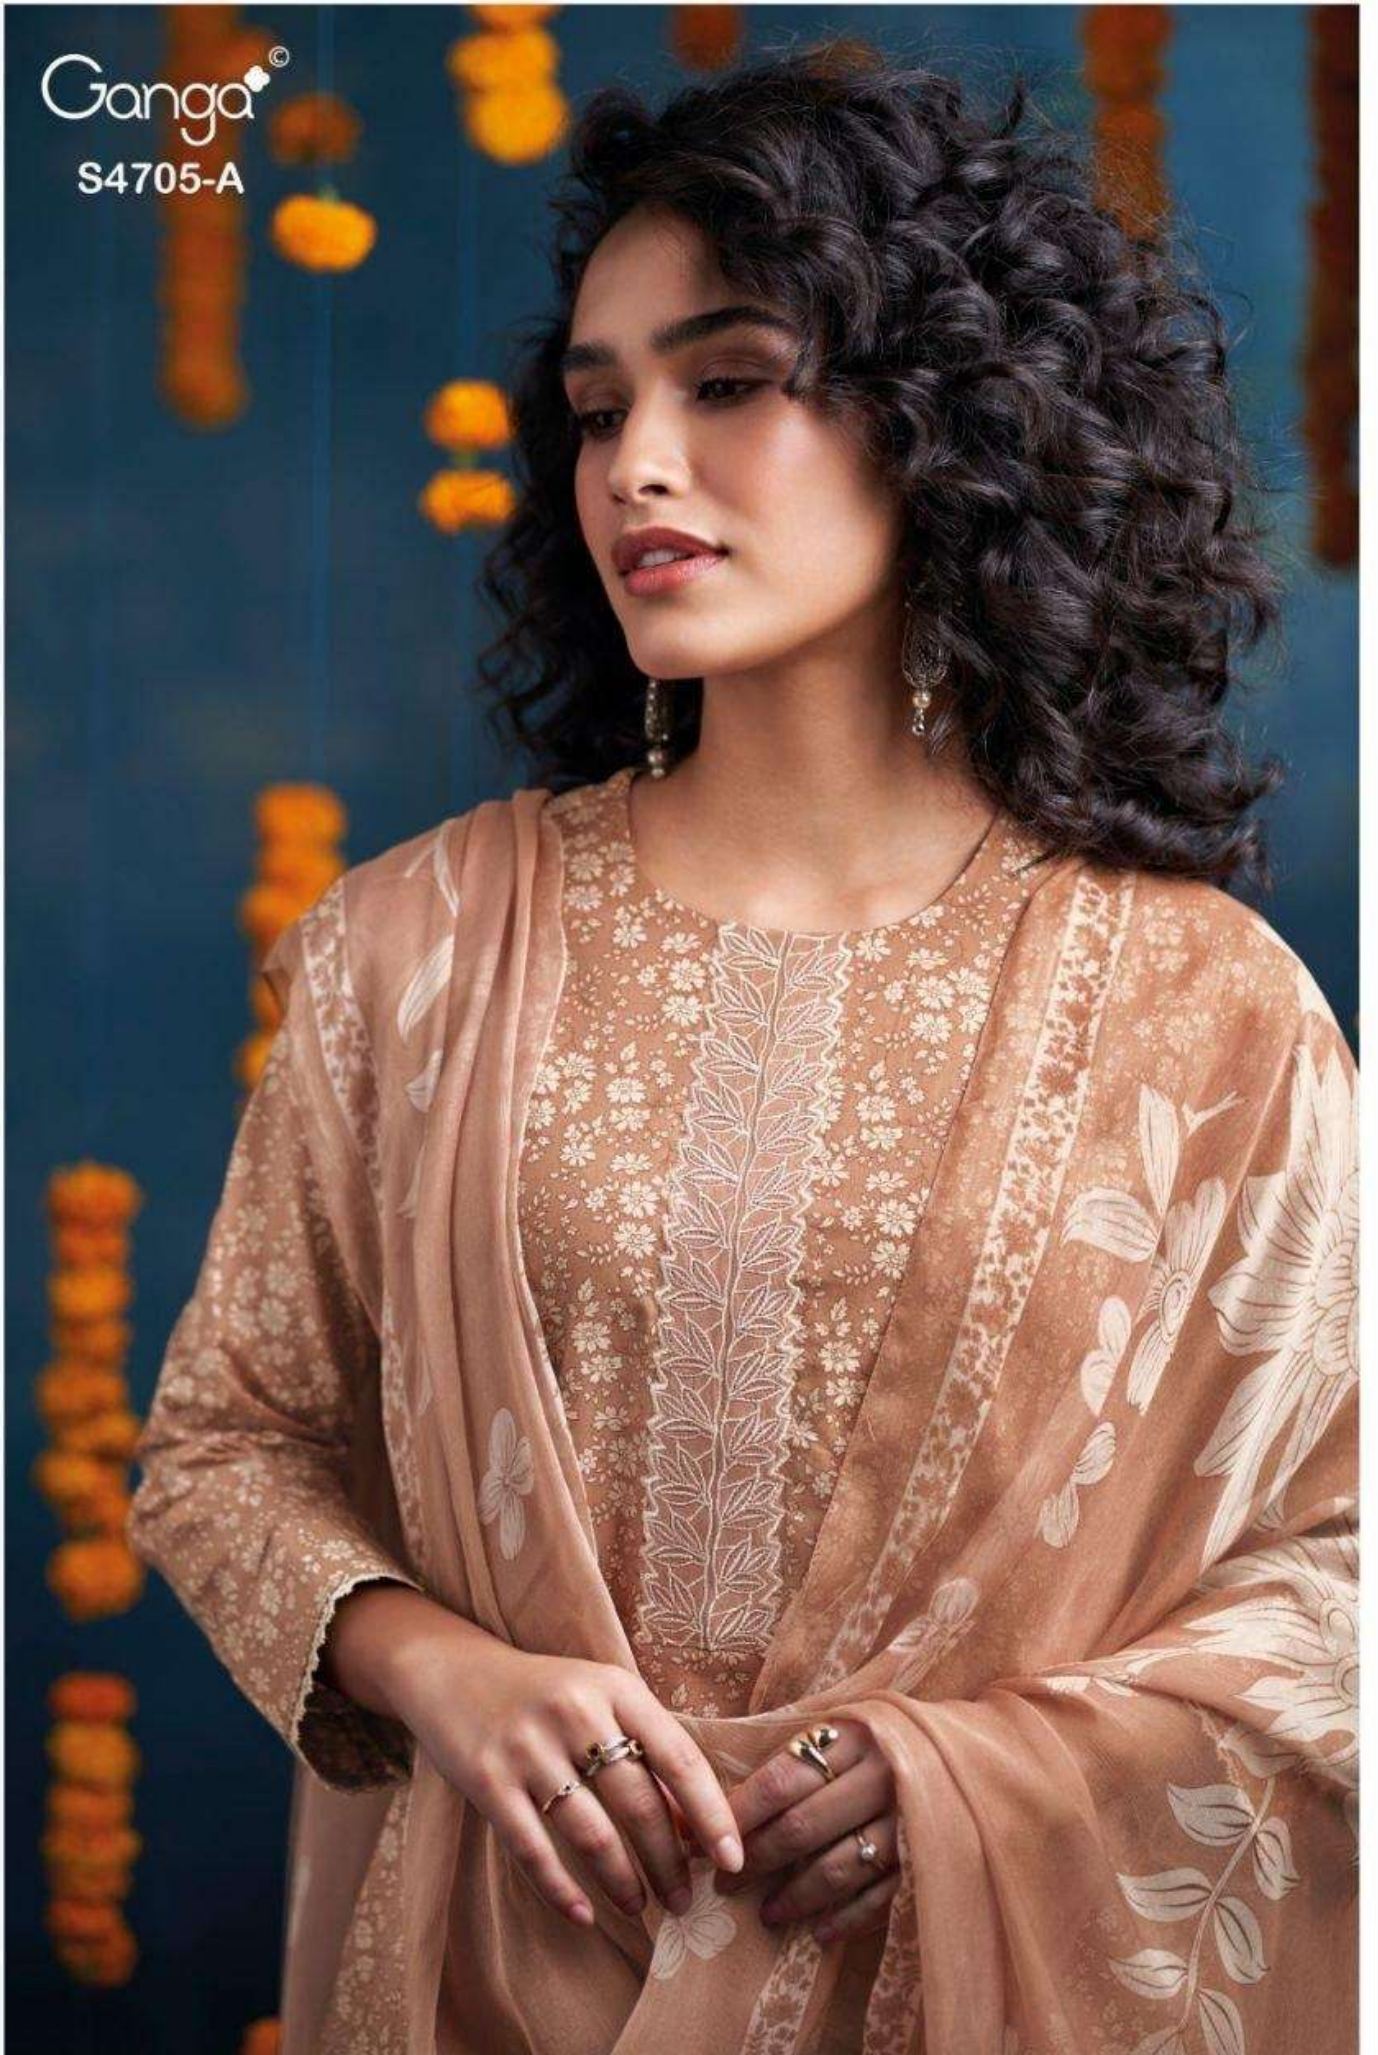

Ganga®

S4705-A