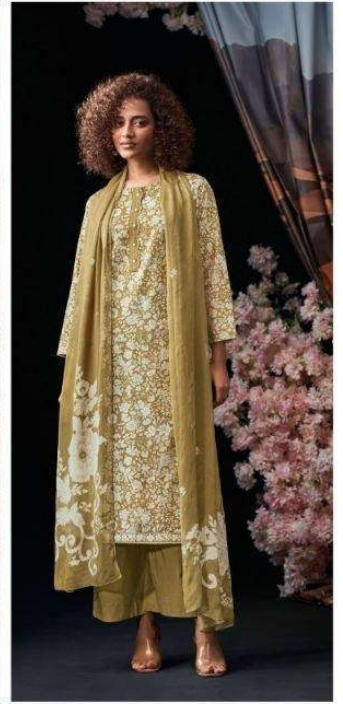

S4636-D

Ganga®
Anera
S4636- A/B/C/D