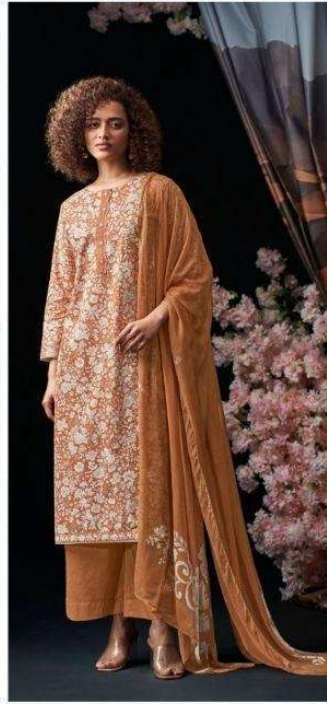

S4636-B

Ganga®
Anera
S4636- A/B/C/D