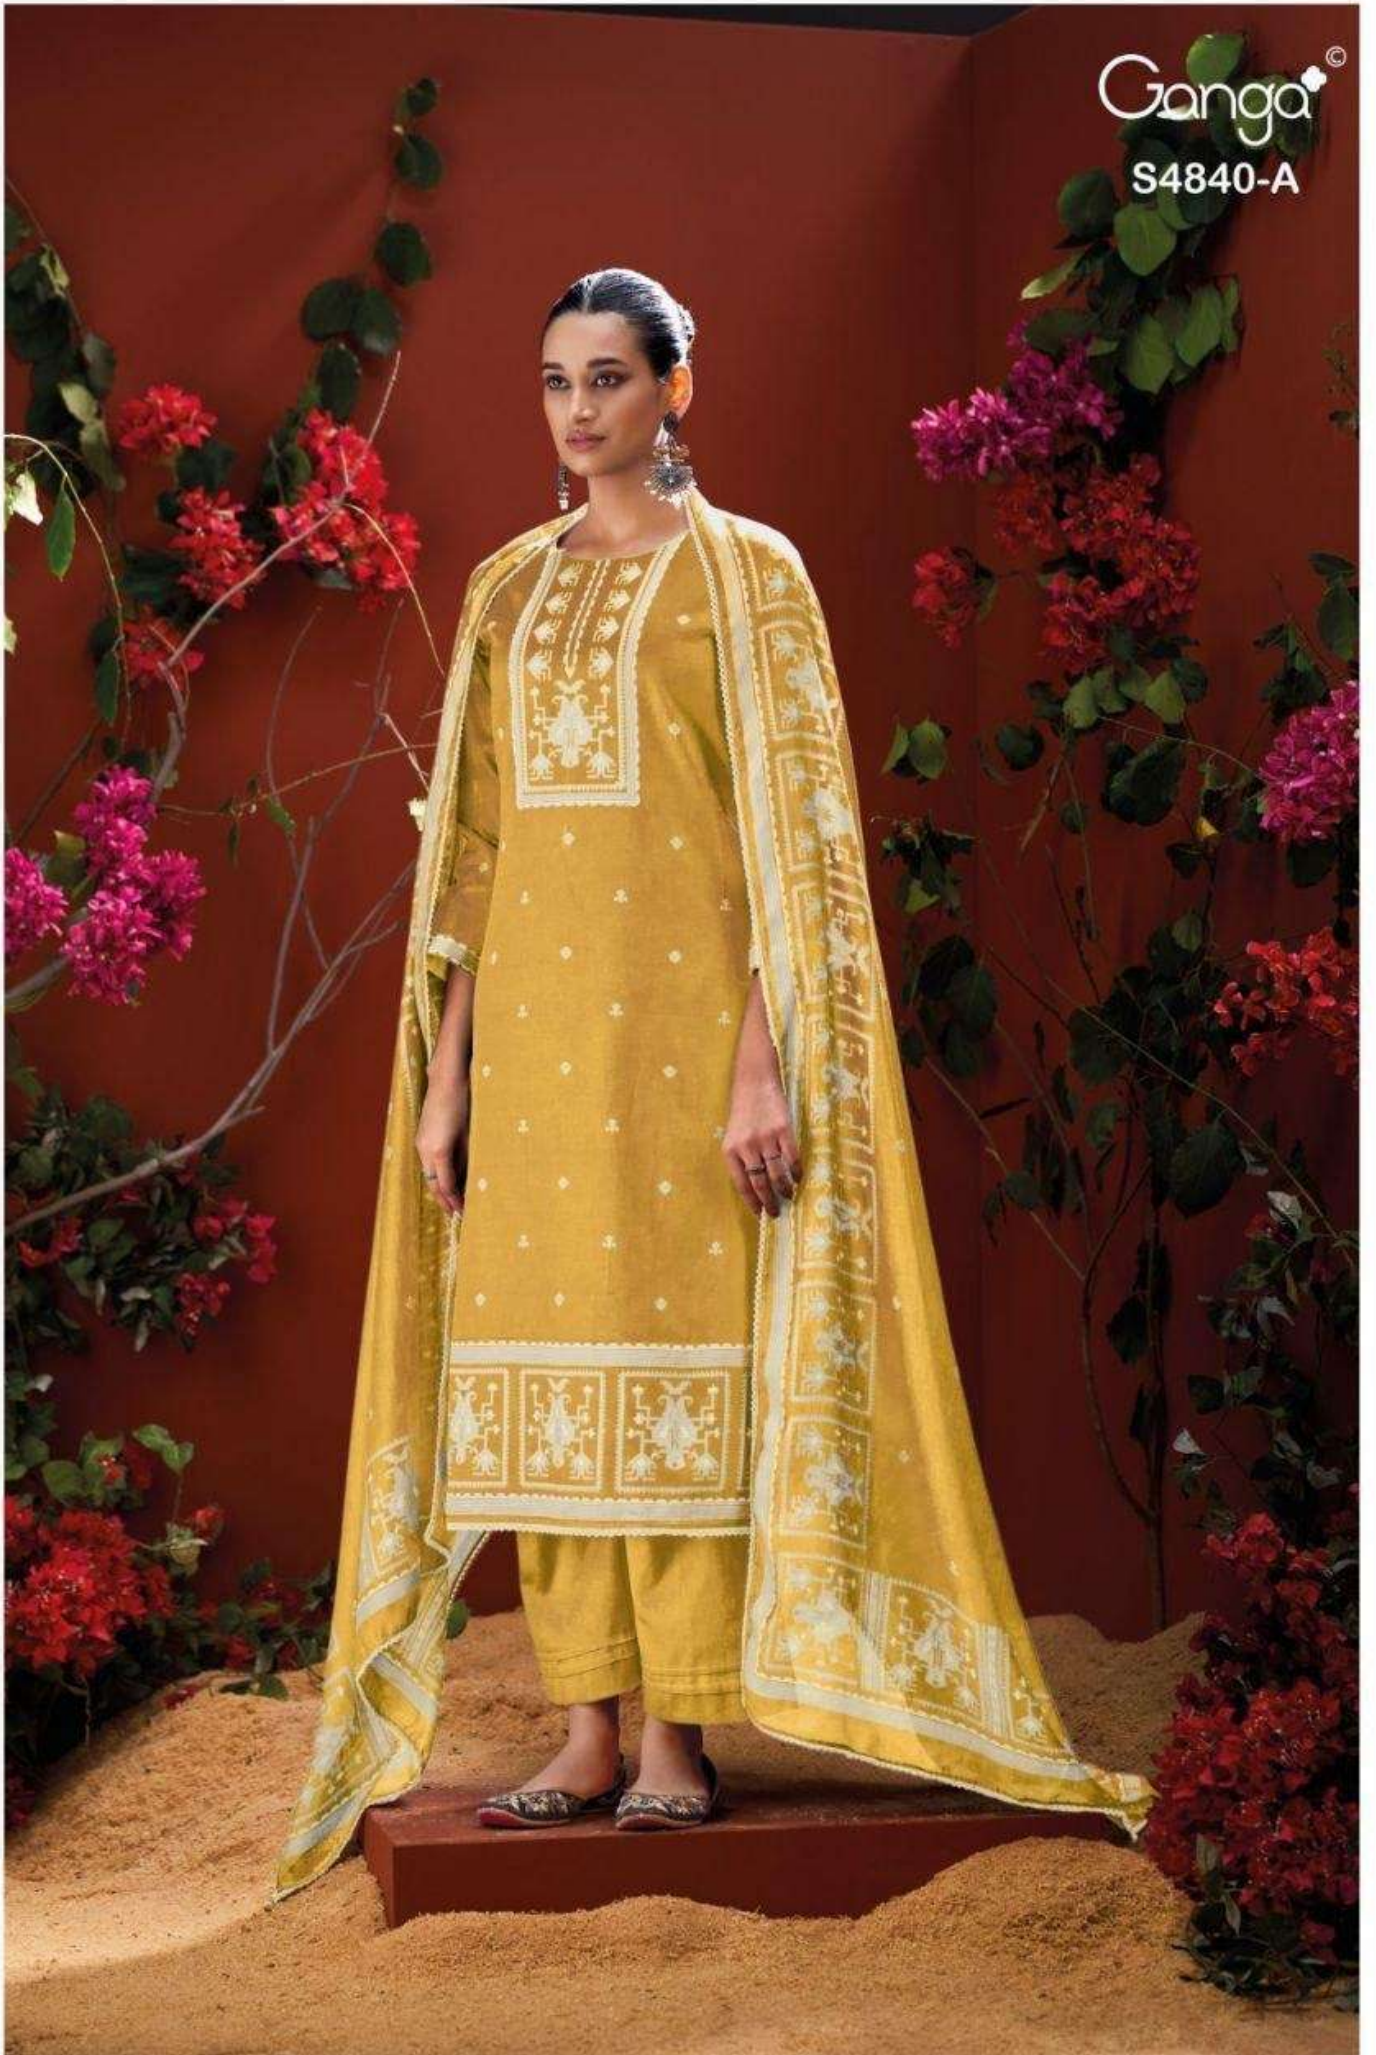

Ganga[®]
S4840-C

S4840-A

S4840-B

S4840-C

S4840-D

Ganga®
Pranyya
S4840- A/B/C/D

Ganga[®]

S4840-D

Ganga[®]

S4840-A

Ganga®

Ganga®
Pranvya
S4840

Pranvya
S4840

—DESCRIPTION—

~TOP~

PREMIUM COTTON PRINTED WITH HAND WORK,
SCHIFFLI EMBROIDERY LACE ON DAMAN.

~BOTTOM~

PREMIUM COTTON SOLID COLOR

~DUPATTA~

PREMIUM PURE BEMBERG LAWN PRINTED WITH
CROCHET LACE BORDER.

WHOLESALE PRICE
1640/- EACH+GST(EXTRA)

HSN CODE- 520851

MOQ : 64 PCS

TOTAL SUITS-04