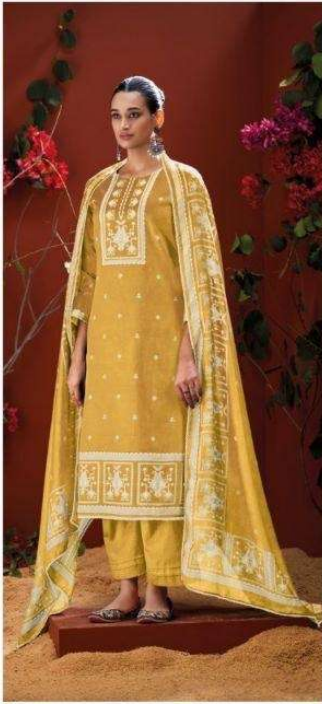

Ganga[®]
S4840-C

S4840-A

S4840-B

S4840-C

S4840-D

Ganga®
Pranyya
S4840- A/B/C/D

Ganga[®]

S4840-D

Ganga[®]

S4840-A

Ganga®

Ganga®
Pranvya
S4840

Pranvya
S4840

—DESCRIPTION—

~TOP~

PREMIUM COTTON PRINTED WITH HAND WORK,
SCHIFFLI EMBROIDERY LACE ON DAMAN.

~BOTTOM~

PREMIUM COTTON SOLID COLOR

~DUPATTA~

PREMIUM PURE BEMBERG LAWN PRINTED WITH
CROCHET LACE BORDER.

WHOLESALE PRICE
1640/- EACH+GST(EXTRA)

HSN CODE- 520851

MOQ : 64 PCS

TOTAL SUITS-04