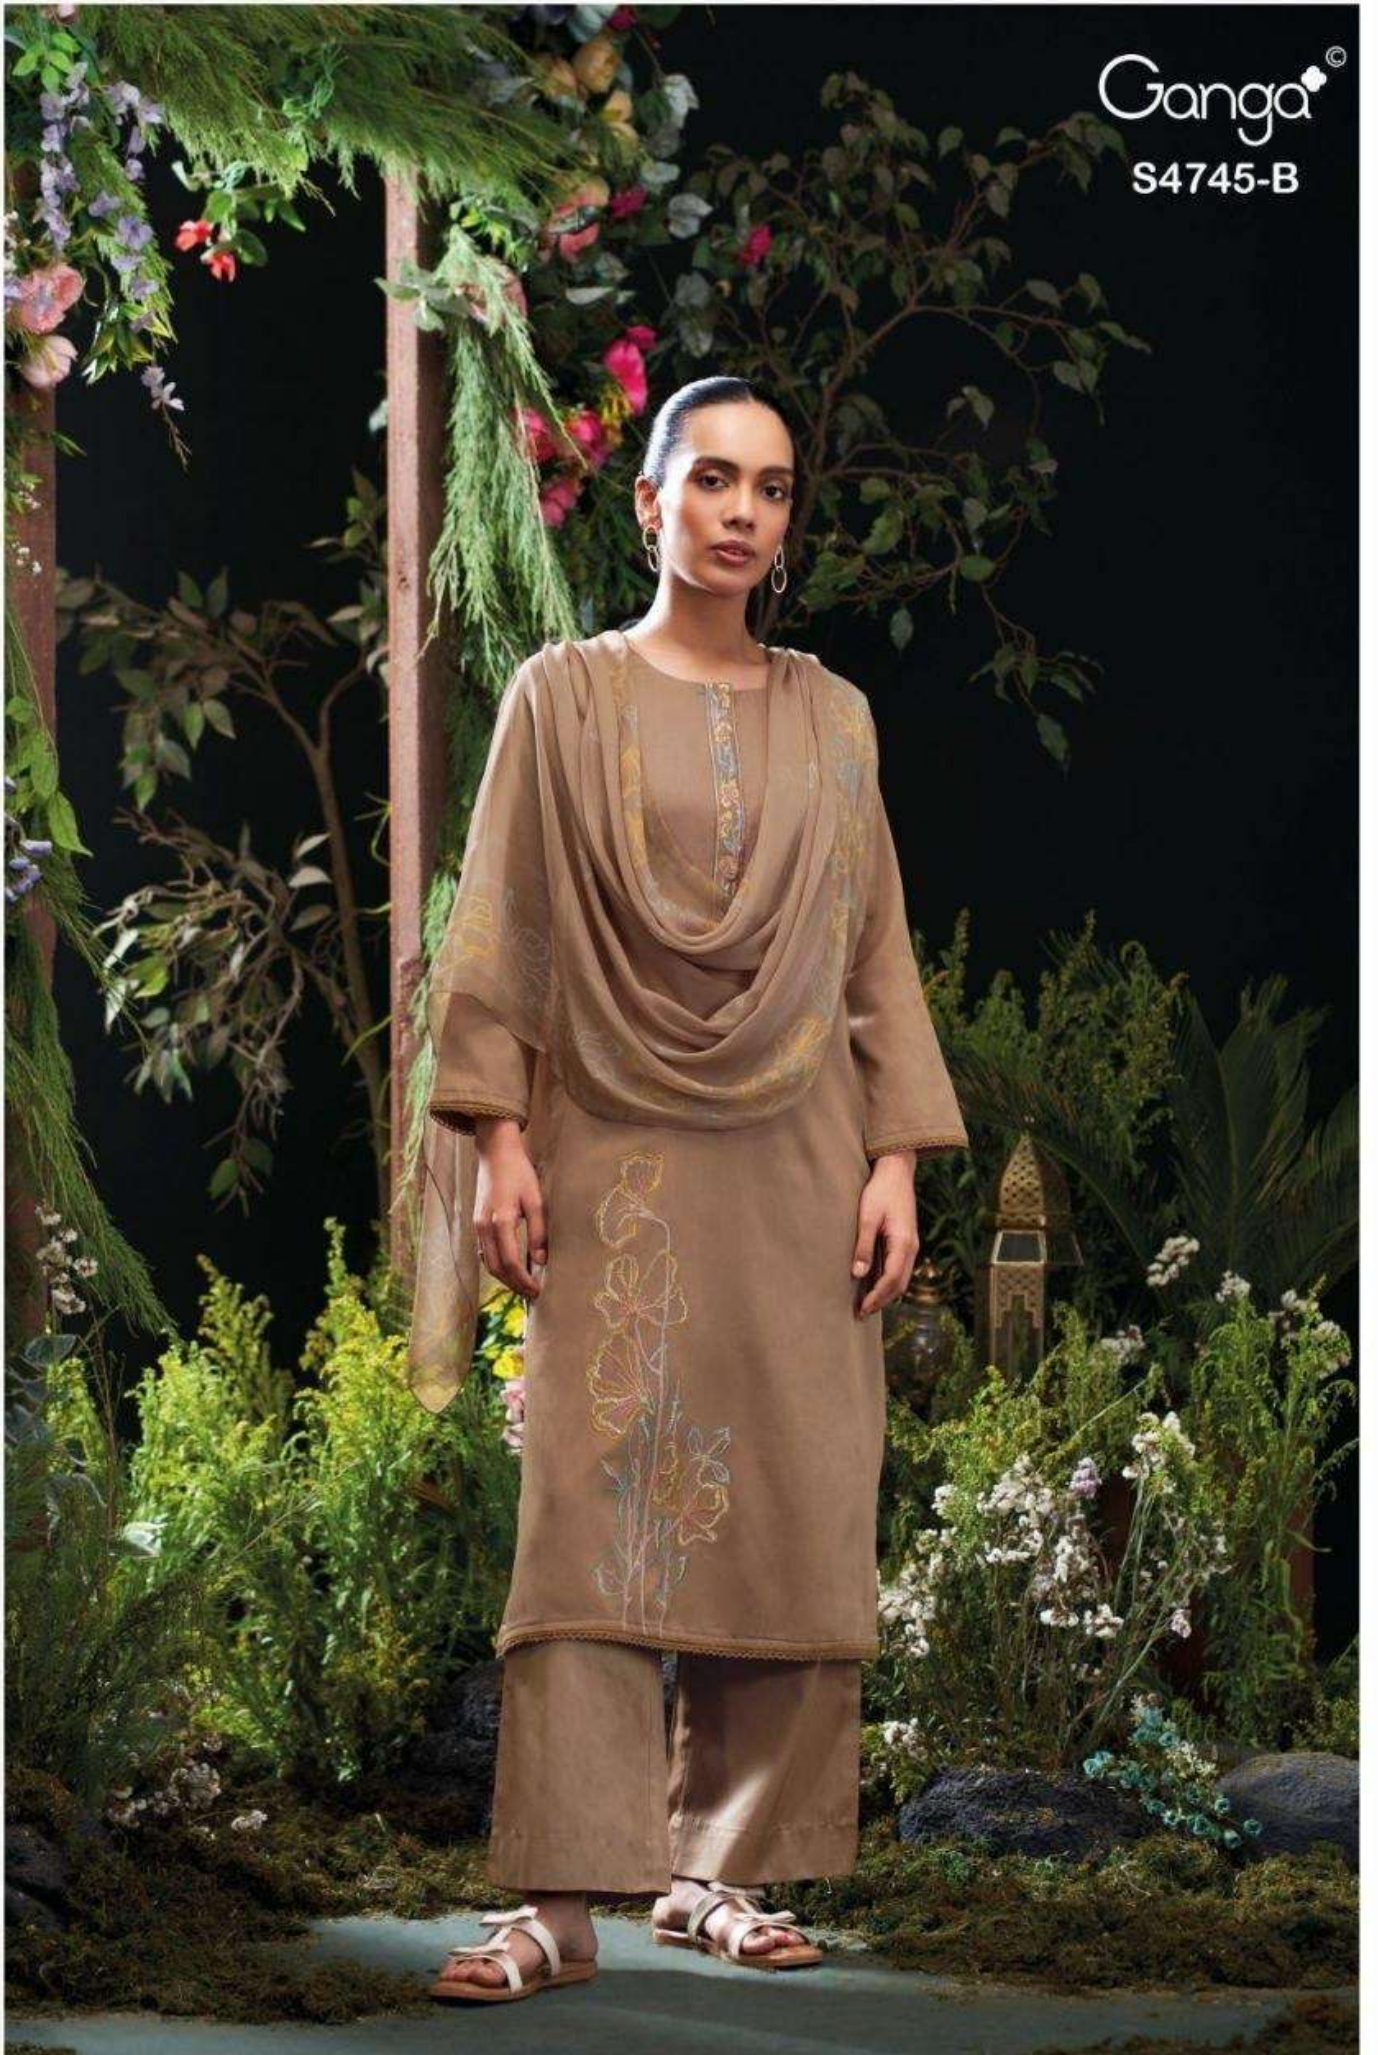

Ganga®

S4745-B