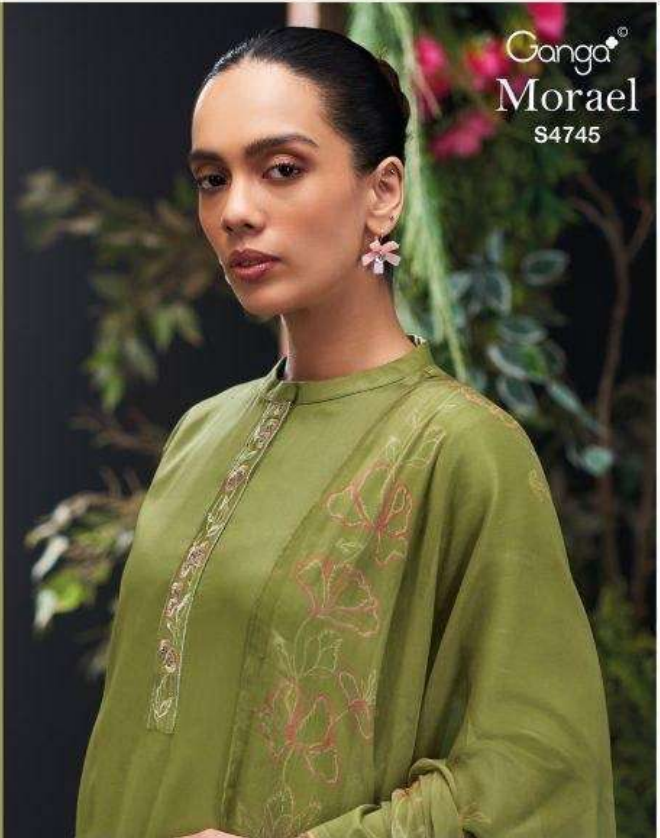

Ganga[®]
Morael
S4745

S4745-A

S4745-B

S4745-C

S4745-D

Ganga®
Morael
S4745- A/B/C/D

Ganga[®]
Morael
S4745

Ganga®

Morael
S4745

Ganga®
Morael
S4745

—DESCRIPTION—

~TOP~

PREMIUM COTTON SATIN SOLID COLOR WITH EMBROIDERY, EMBROIDERY LACE ON NECK, CROCHET LACE WITH SOLID COLOR ON DAMAN.

~BOTTOM~

PREMIUM COTTON SATIN SOLID COLOR