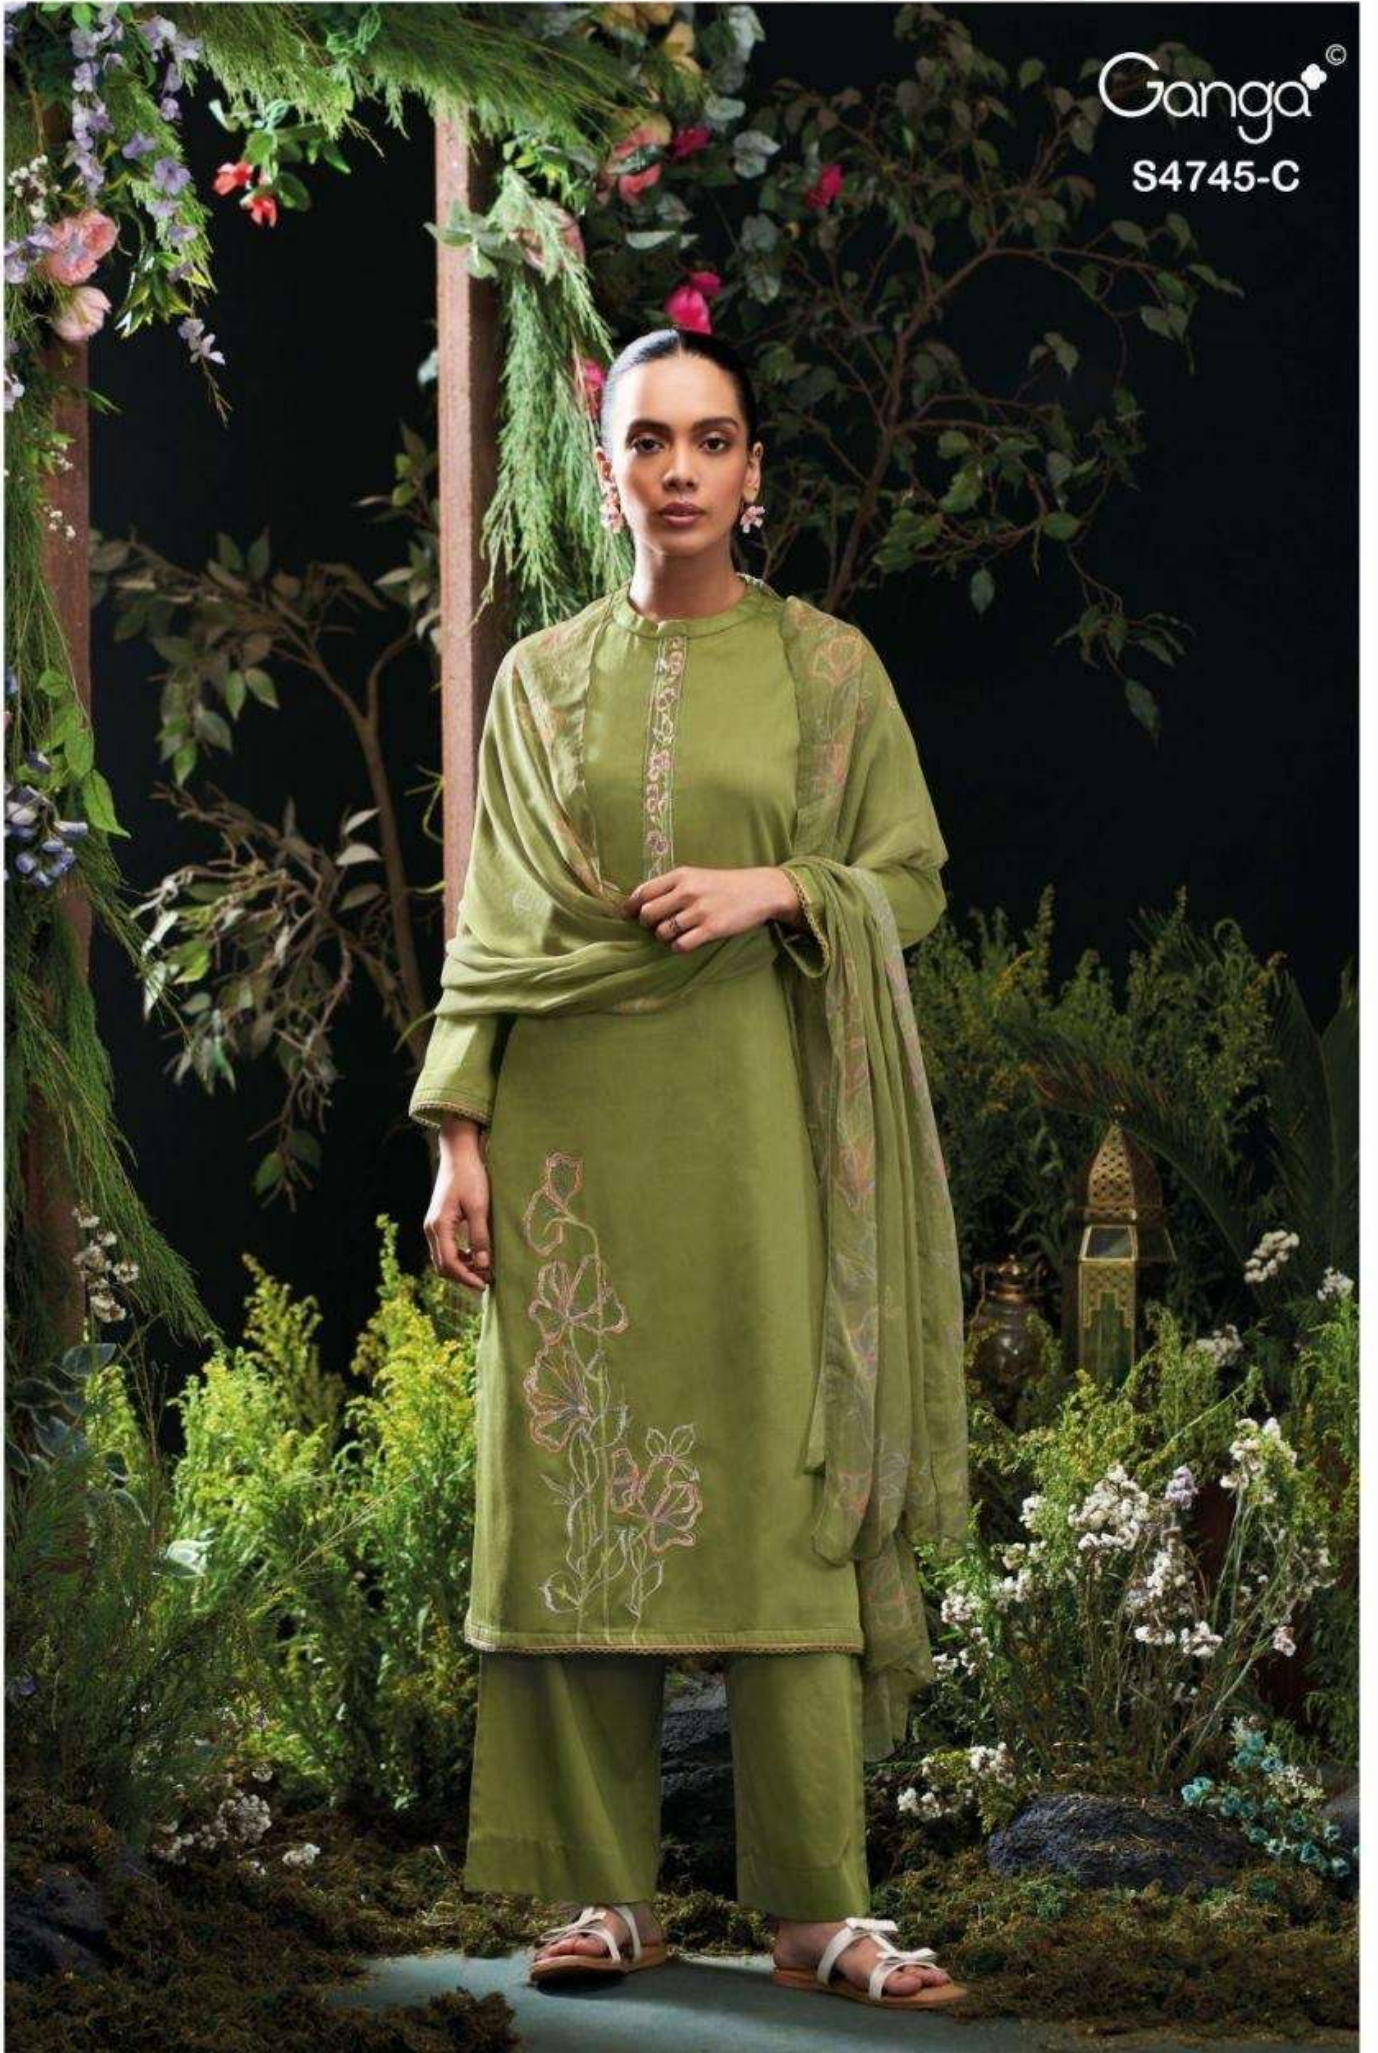

Ganga[®]
Morael
S4745

S4745-A

S4745-B

S4745-C

S4745-D

Ganga®
Morael
S4745- A/B/C/D

Ganga[®]
Morael
S4745

Ganga®

Morael
S4745

Ganga®
Morael
S4745

—DESCRIPTION—

~TOP~

PREMIUM COTTON SATIN SOLID COLOR WITH EMBROIDERY, EMBROIDERY LACE ON NECK, CROCHET LACE WITH SOLID COLOR ON DAMAN.

~BOTTOM~

PREMIUM COTTON SATIN SOLID COLOR

~DUPATTA~

PREMIUM PURE CHIFFON PRINTED.

WHOLESALE PRICE
1560/- EACH+GST(EXTRA)

HSN CODE- 520831

MOQ : 64 PCS

TOTAL SUITS-04

Ganga[®]
S4745-C

Ganga[®]