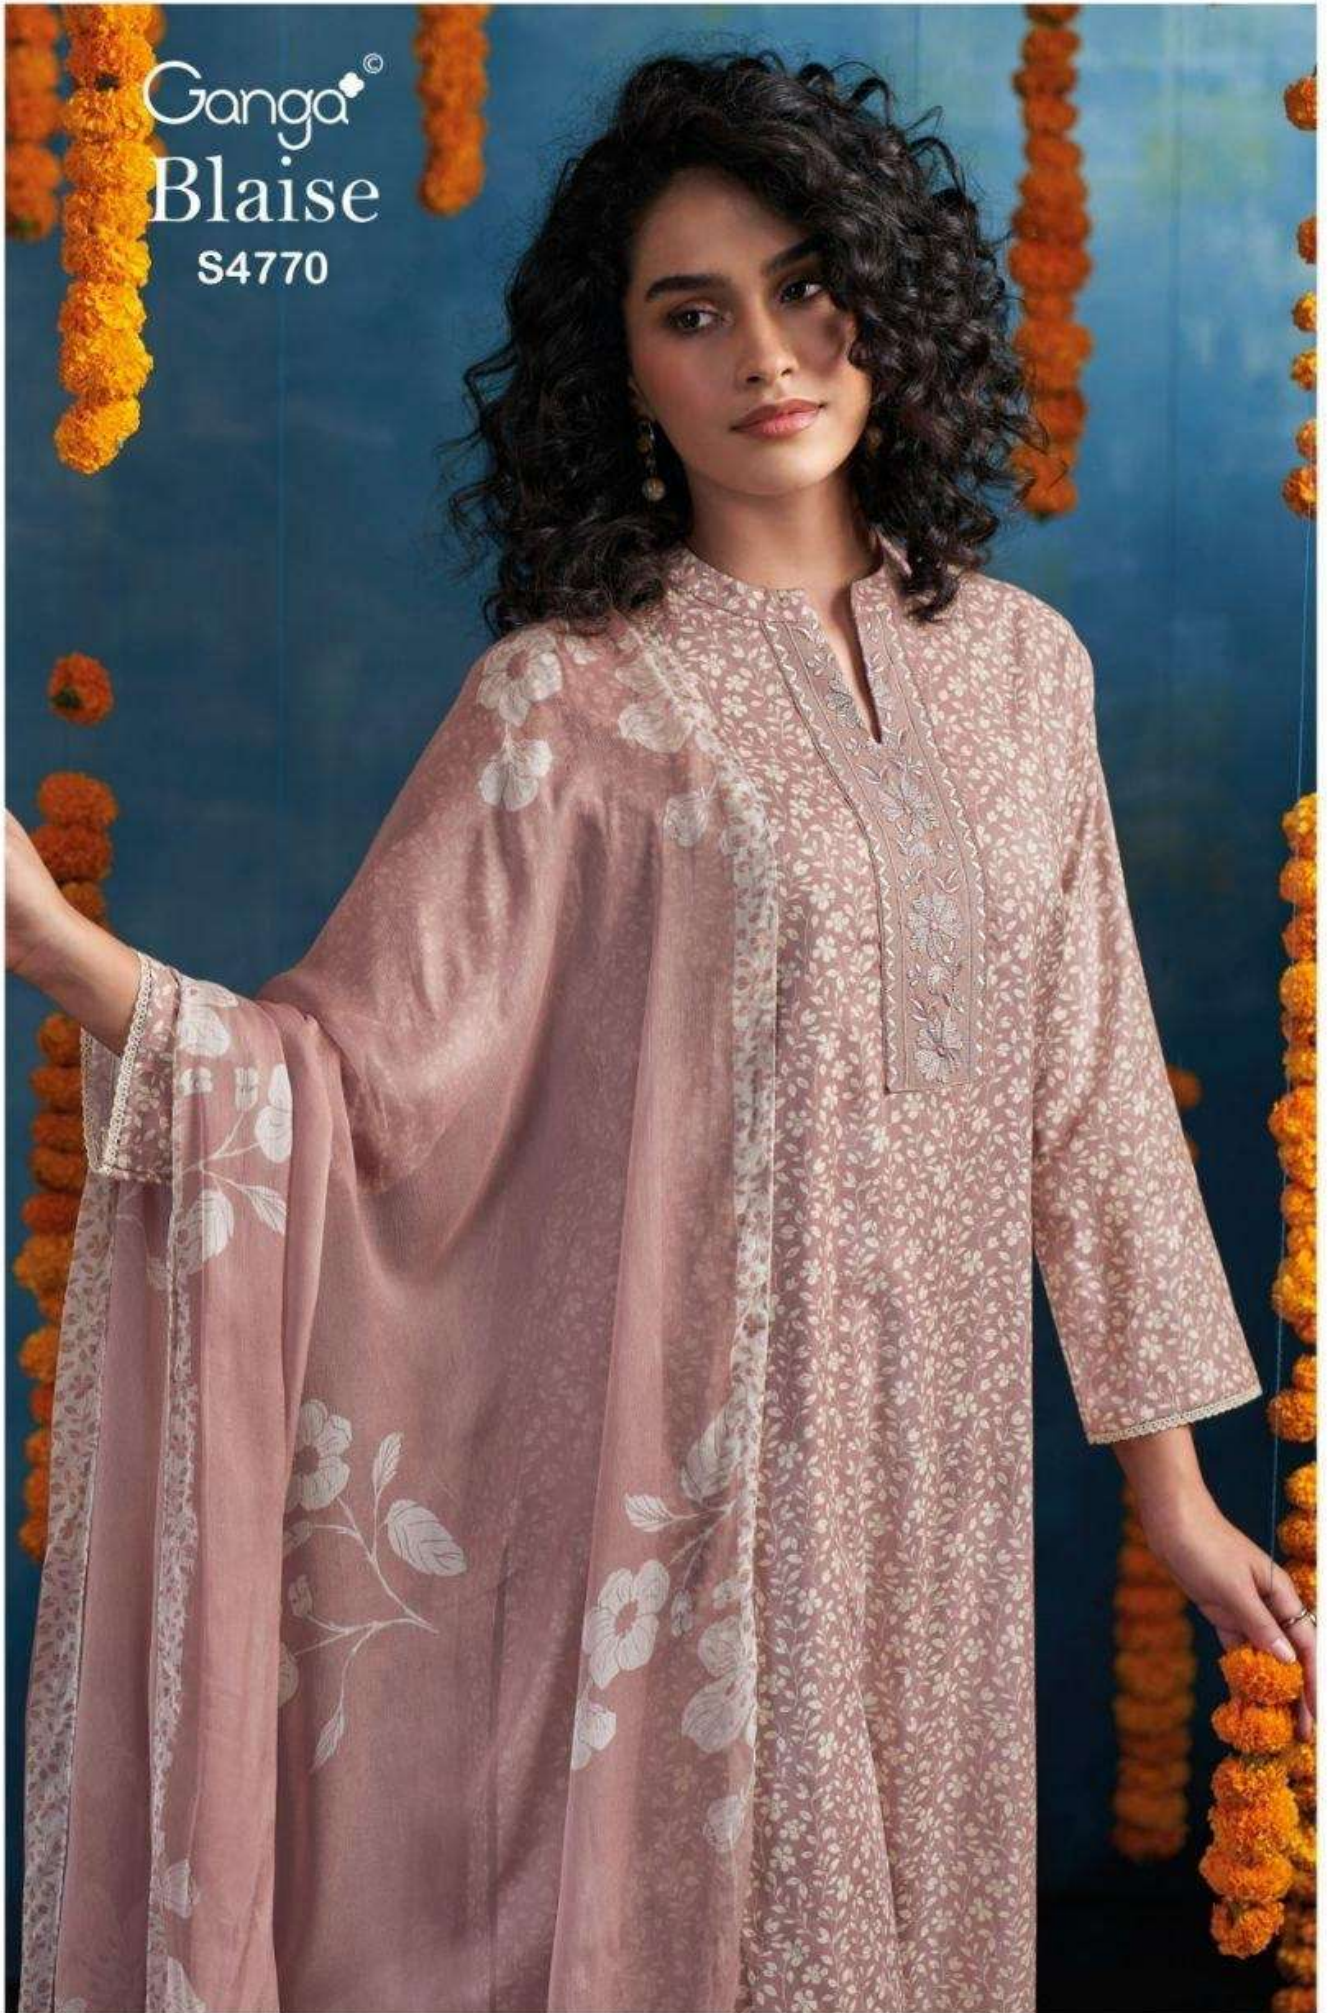

Ganga®
Blaise
S4770