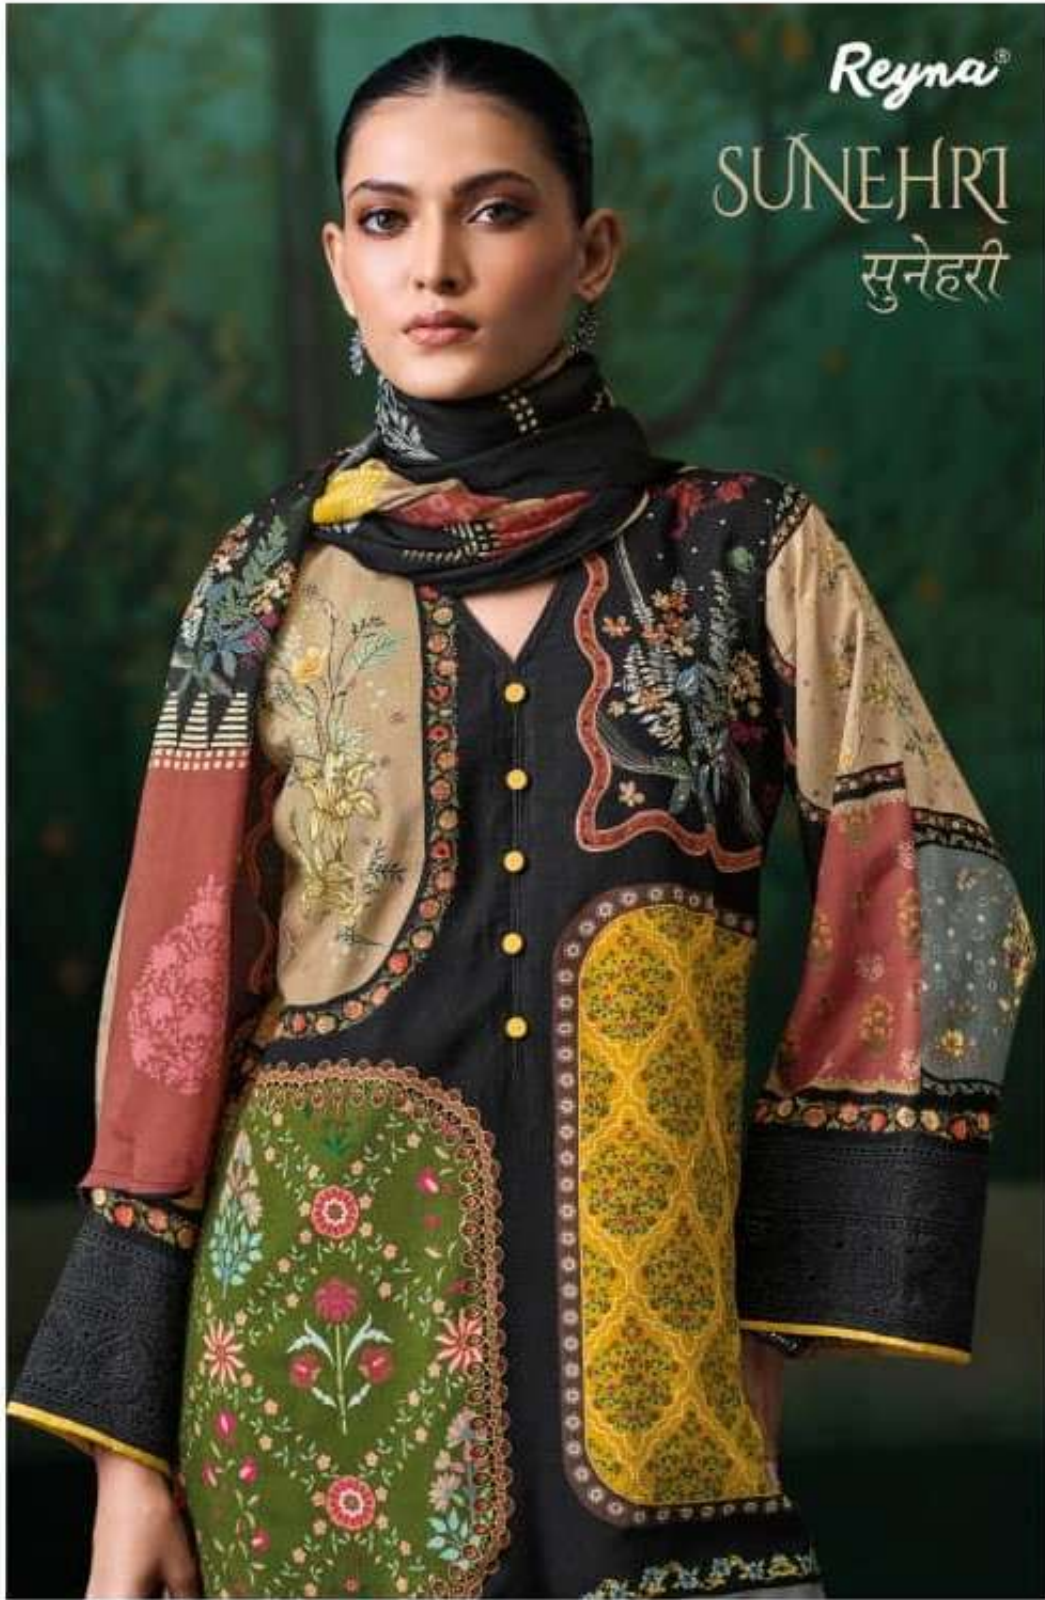

Reyna®

SUNEHRI
सुनेहरी