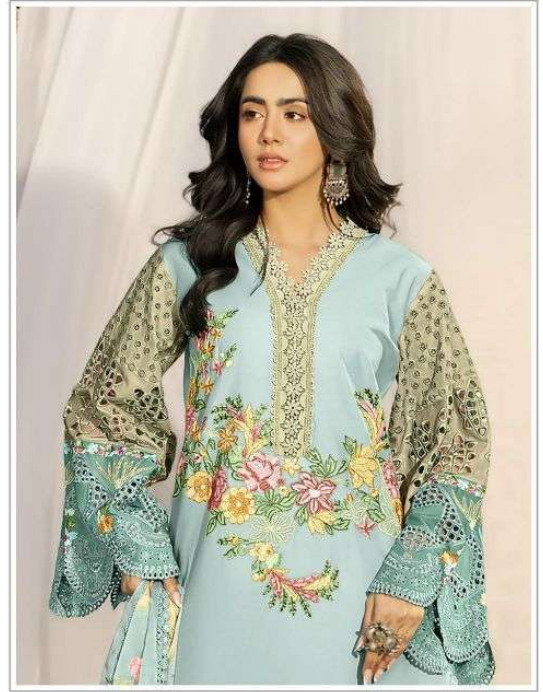

SR-2462-F

CELEBRITY
CHOICE

READY MADE
COTTON COLLECTION
(PLAZZO BOTTOM)

SR-2462

SR-2462-B

SR-2462-C

SR-2462-D

**CELEBRITY
CHOICE**

**READY MADE
COTTON COLLECTION
(PLAZZO BOTTOM)**

SR-2462-F

CELEBRITY
CHOICE

READY MADE
COTTON COLLECTION
(PLAZZO BOTTOM)

SR-2462-G

CELEBRITY
CHOICE

READY MADE
COTTON COLLECTION
(PLAZZO BOTTOM)

Shree
FABRI

SR-2462-E

CELEBRITY
CHOICE

READY MADE
COTTON COLLECTION
(PLAZZO BOTTOM)