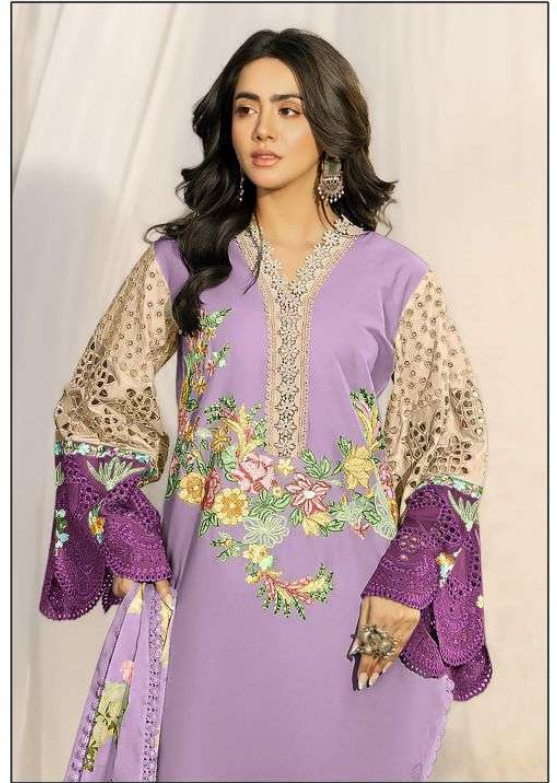

SR-2462-F

CELEBRITY
CHOICE

READY MADE
COTTON COLLECTION
(PLAZZO BOTTOM)

SR-2462

SR-2462-B

SR-2462-C

SR-2462-D

**CELEBRITY
CHOICE**

**READY MADE
COTTON COLLECTION
(PLAZZO BOTTOM)**

SR-2462-F

CELEBRITY
CHOICE

READY MADE
COTTON COLLECTION
(PLAZZO BOTTOM)

SR-2462-G

CELEBRITY
CHOICE

READY MADE
COTTON COLLECTION
(PLAZZO BOTTOM)

Shree
FABRI

SR-2462-E

CELEBRITY
CHOICE

READY MADE
COTTON COLLECTION
(PLAZZO BOTTOM)