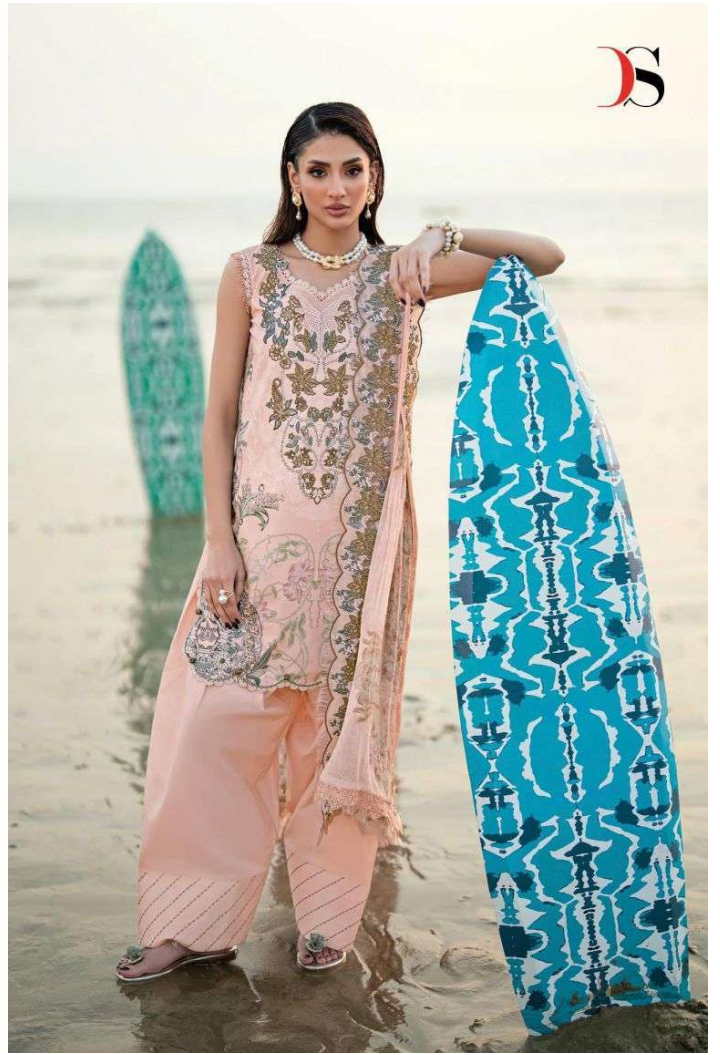

DS
DEEPSY[®]
suits

Jade
Needle Wonder-6

DEEPSY[®]
suits

DS
DEEPSY[®]
suits

Jade
Needle Wonder-6

1883

1881

1881

1882

1885

1886

1883

1884

1887

1888

DS
DEEPSY
SUITS

Jade
Needle Wonder-6

1887

1888

1885

The logo for DEEPSY suits features a stylized 'D' and 'S' in red and black above the brand name 'DEEPSY' in red, with 'suits' in black below it.