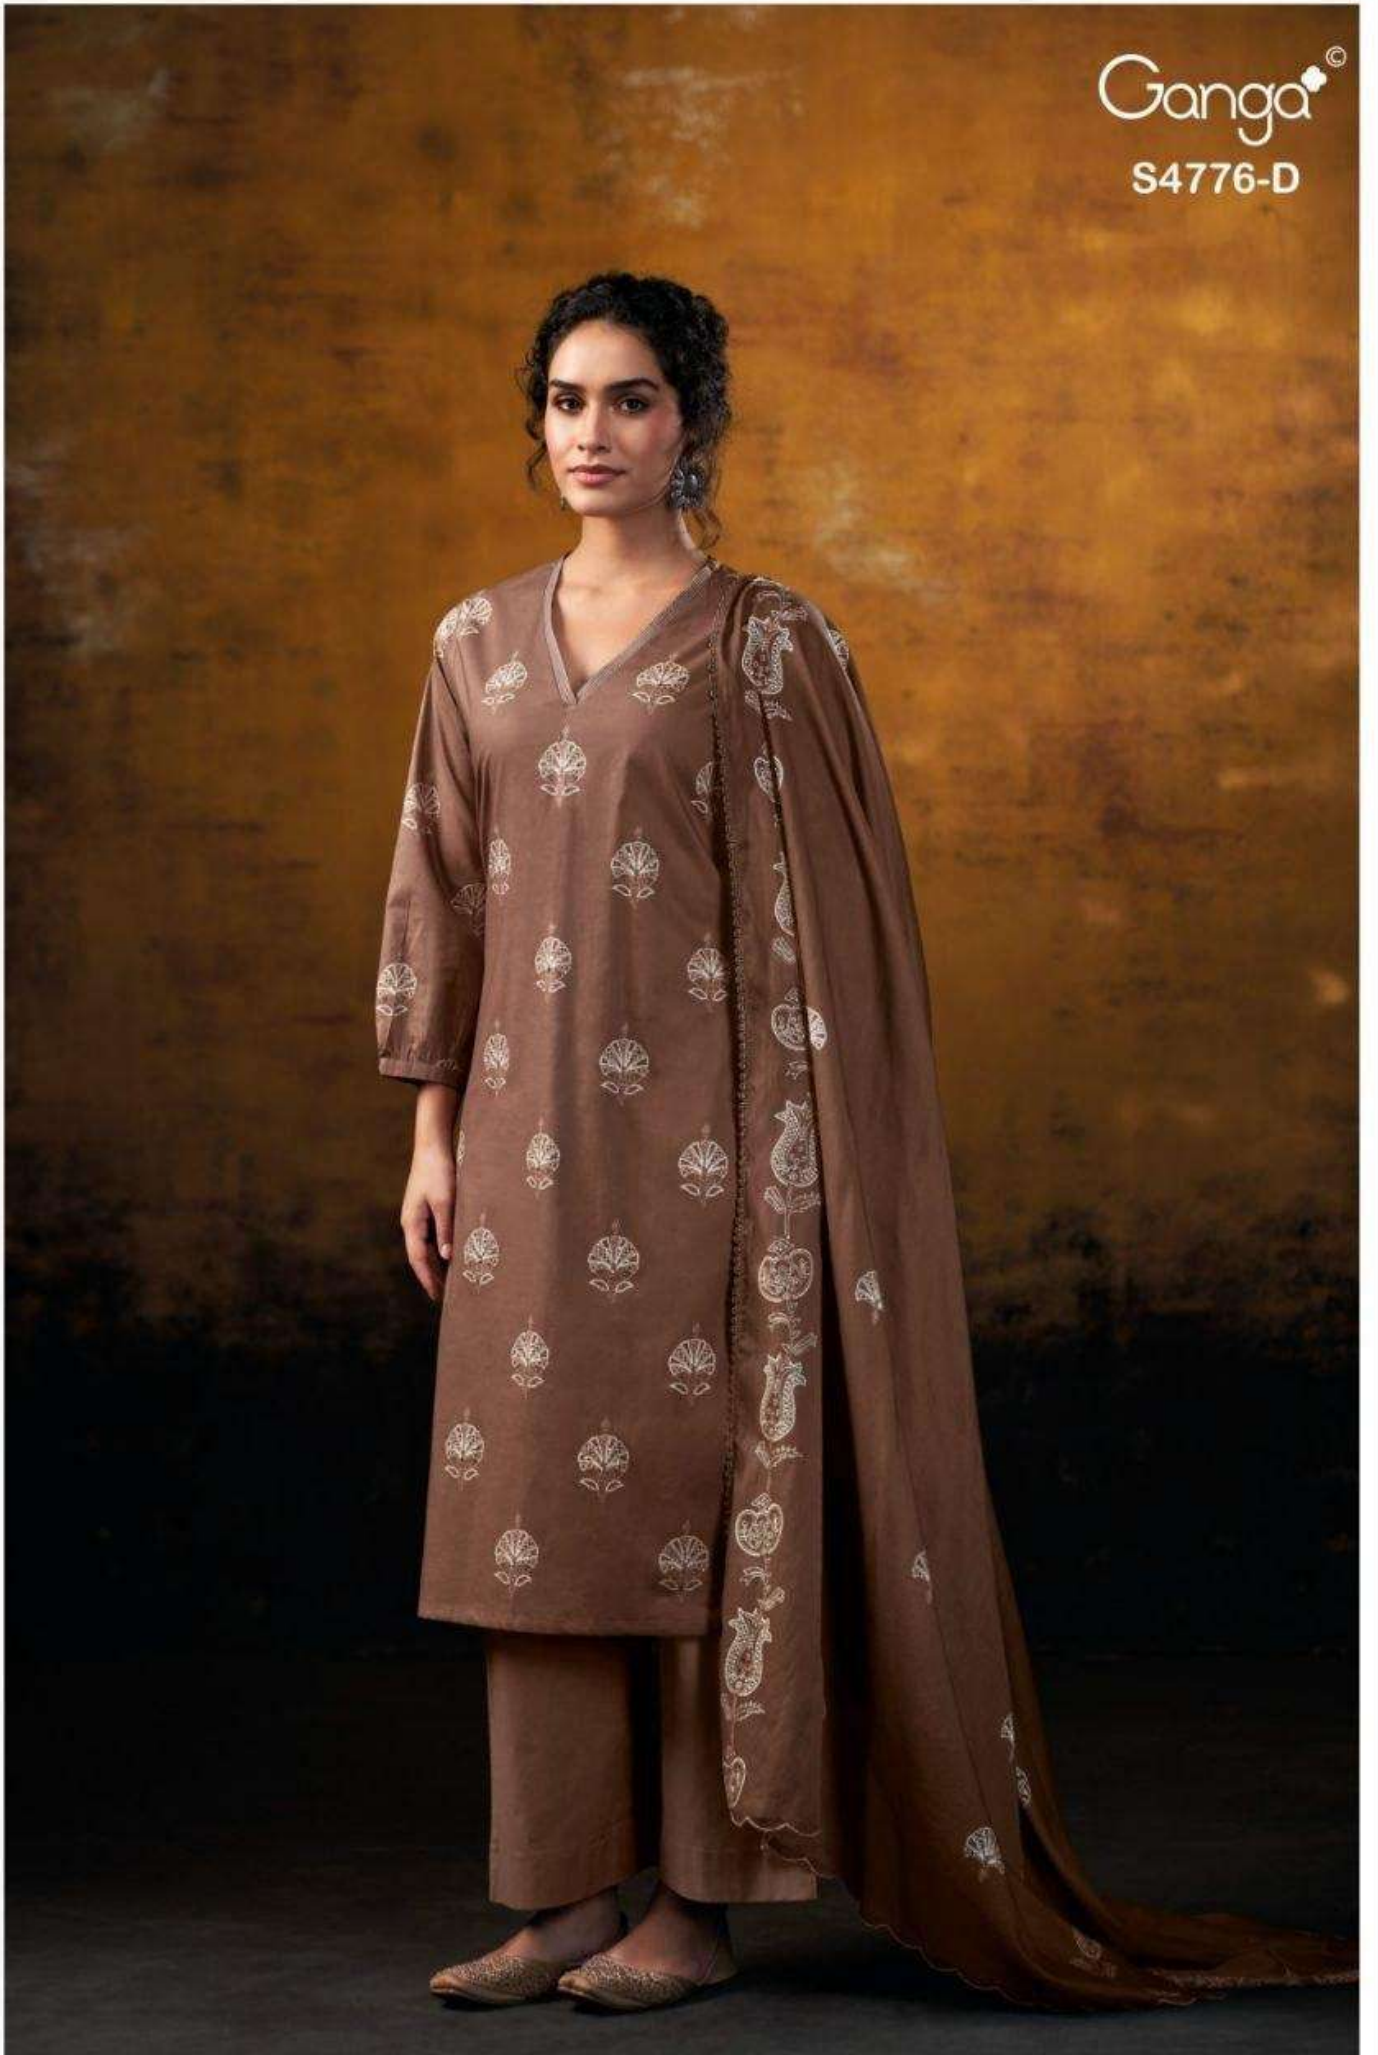

Ganga®
S4776-D