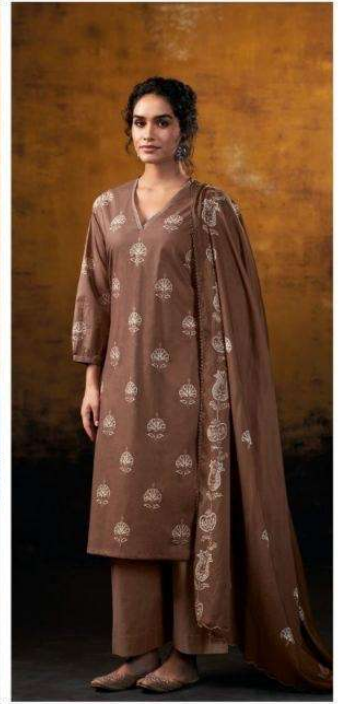

Ganga[®]

Kaviraah

S4776

Ganga[®]

S4776-A

S4776-A

S4776-B

S4776-C

Kaviraah
S4776

DESCRIPTION

~TOP~

PREMIUM COTTON PRINTED WITH HAND WORK,
SCHIFFLI EMBROIDERY LACE ON DAMAN & SLEEVES.

~BOTTOM~

PREMIUM COTTON SOLID COLOR

~DUPATTA~

PREMIUM COTTON MUL PRINTED WITH HAND
EMBROIDERY, SCHIFFLI EMBROIDERY LACE BORDER.