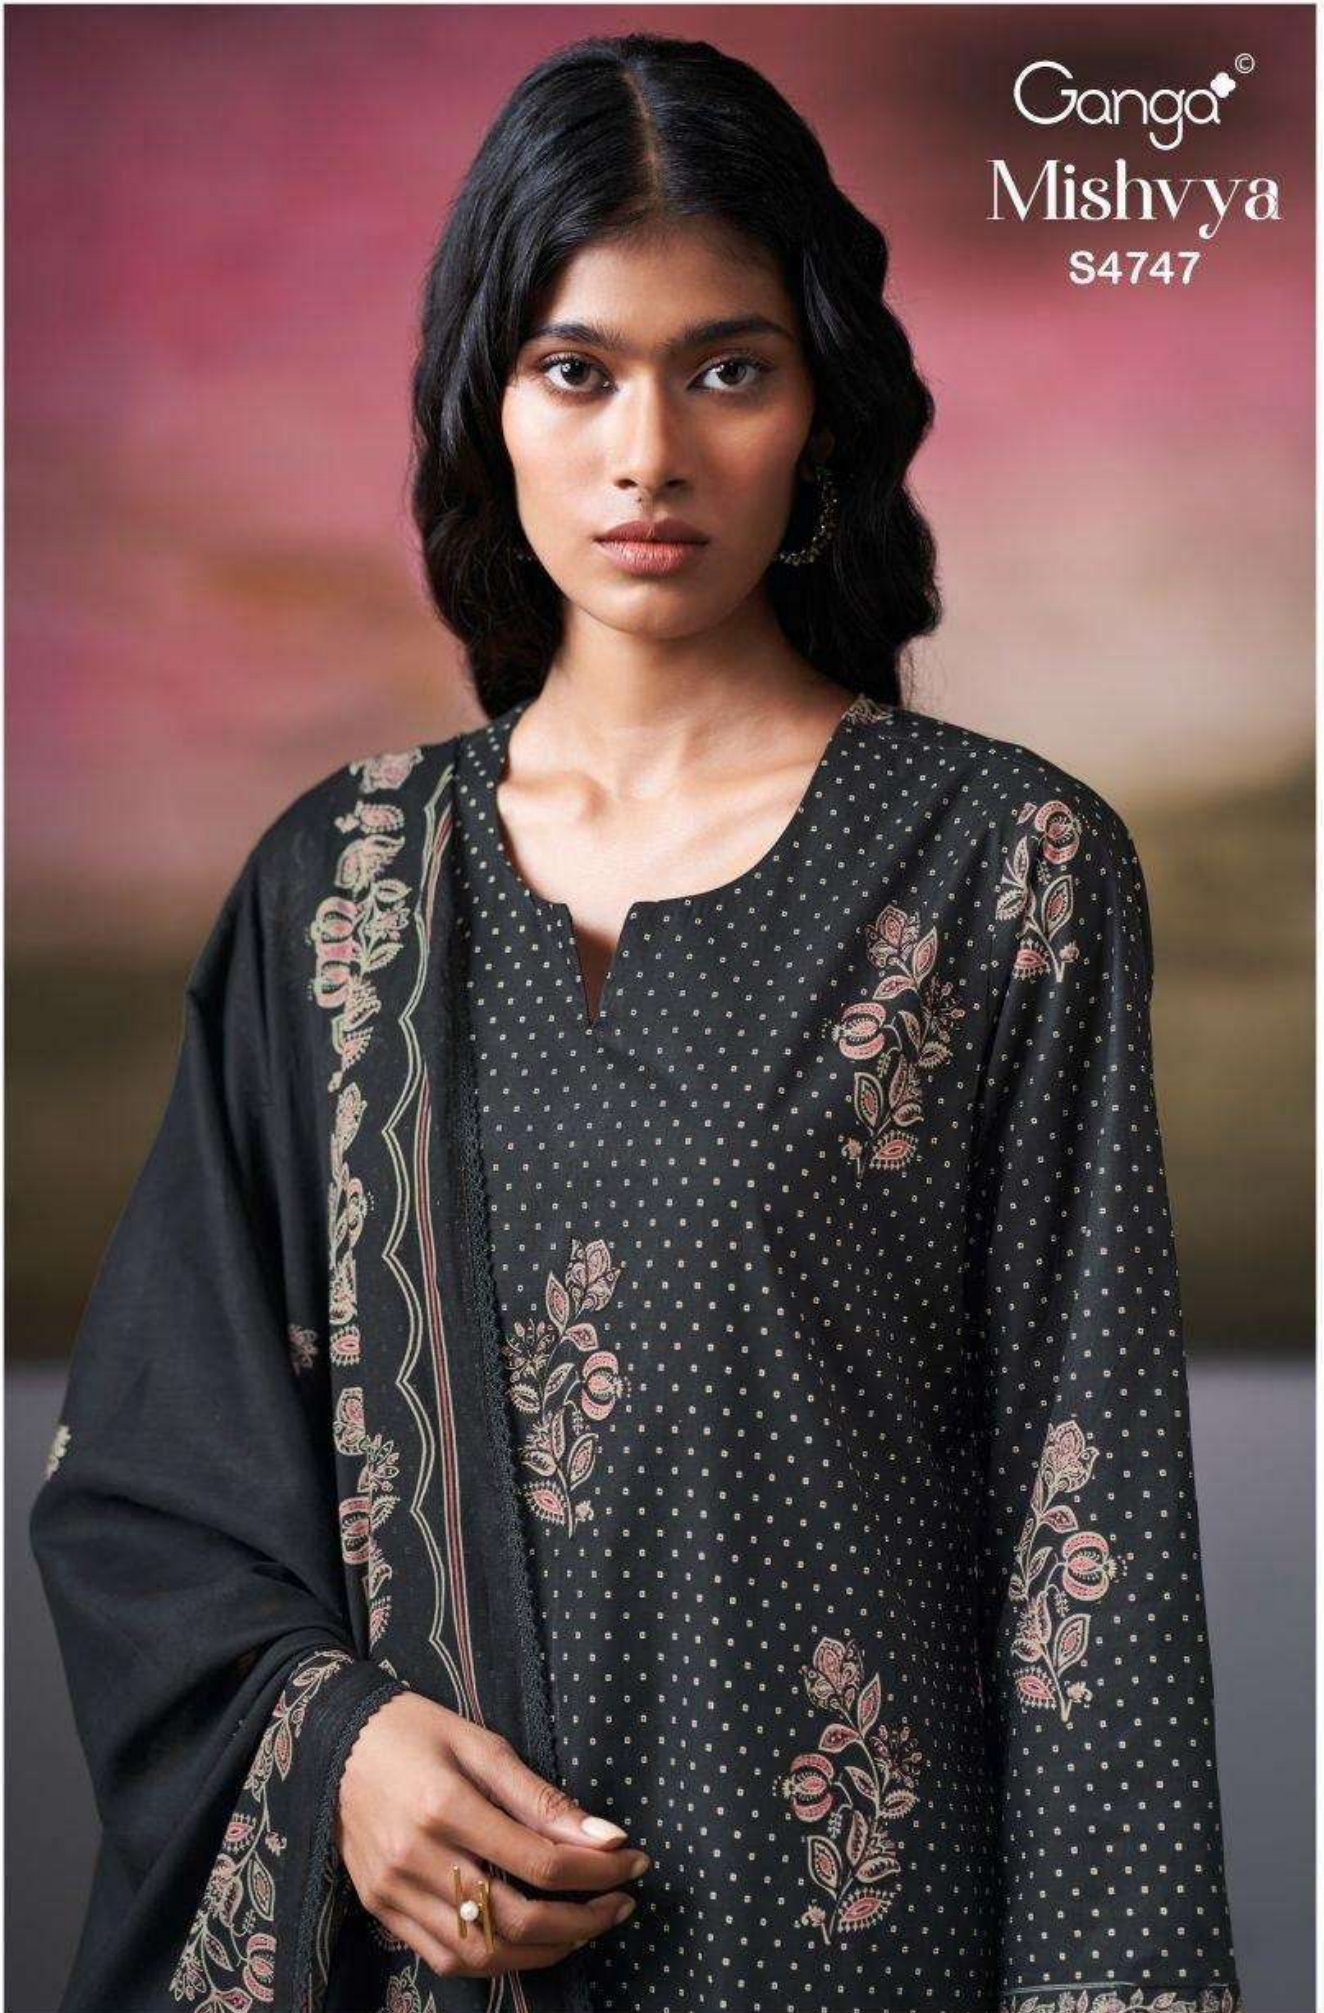

Ganga[®]
Mishvya
S4747

Ganga[®]
Mishvya
S4747

Ganga[®]
S4747-D

S4747-A

S4747-B

S4747-C

S4747-D

Ganga[®]
Mishvya
S4747- A/B/C/D

— DESCRIPTION —

~TOP~

PREMIUM COTTON PRINTED WITH HAND EMBROIDERY,
SCHIFFLI EMBROIDERY LACE ON
DAMAN & SLEEVES.

~BOTTOM~

PREMIUM COTTON SOLID COLOR

~DUPATTA~

PREMIUM COTTON MUL PRINTED WITH CROCHET
LACE BORDER.