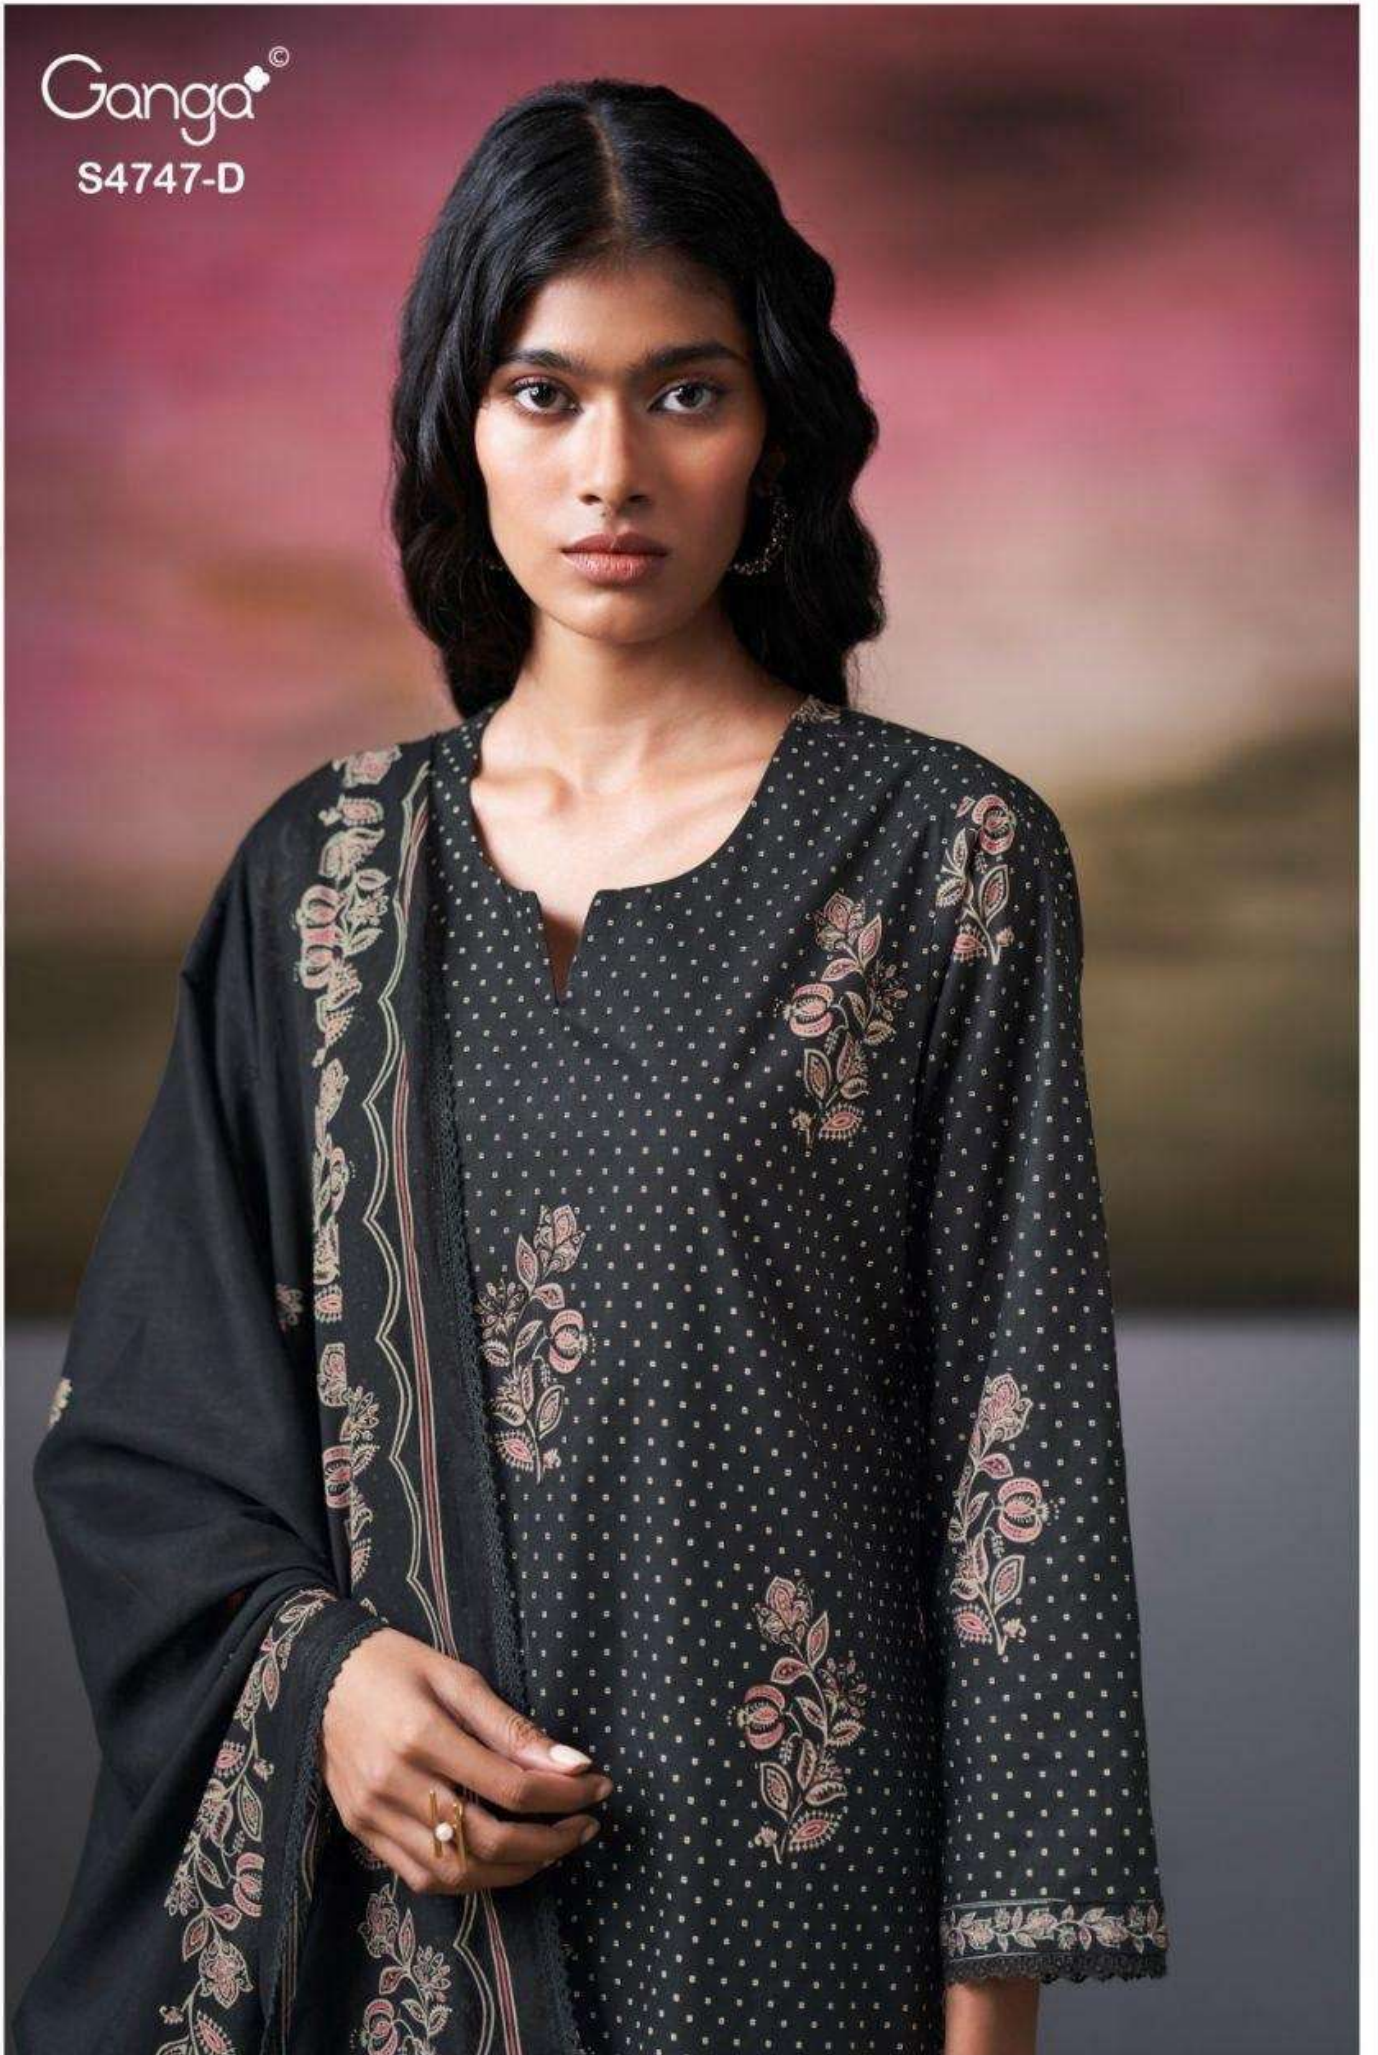

Ganga®

S4747-D