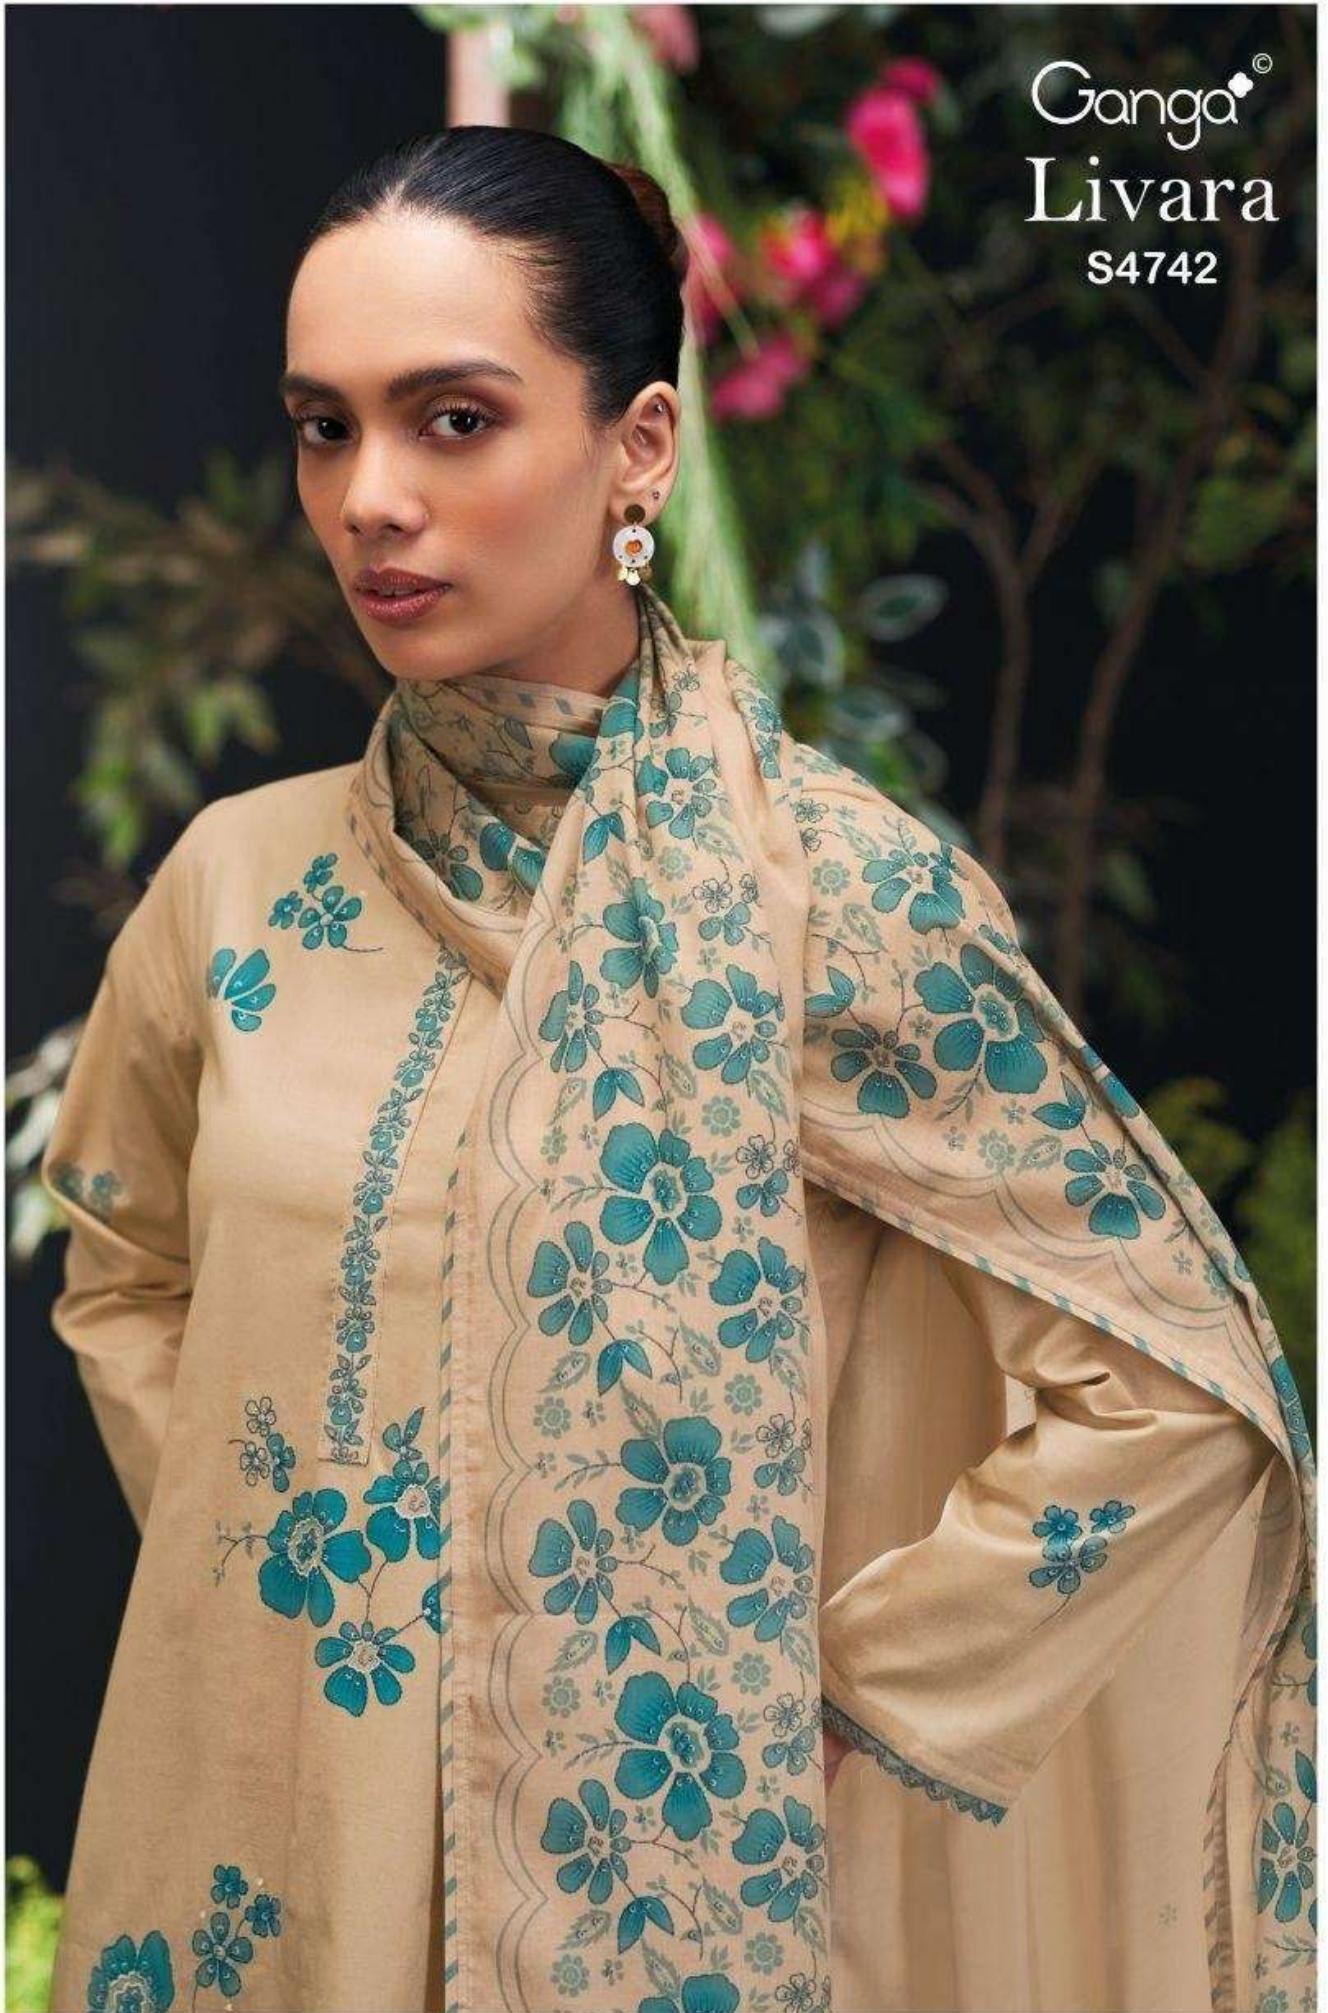

Ganga®
Livara
S4742