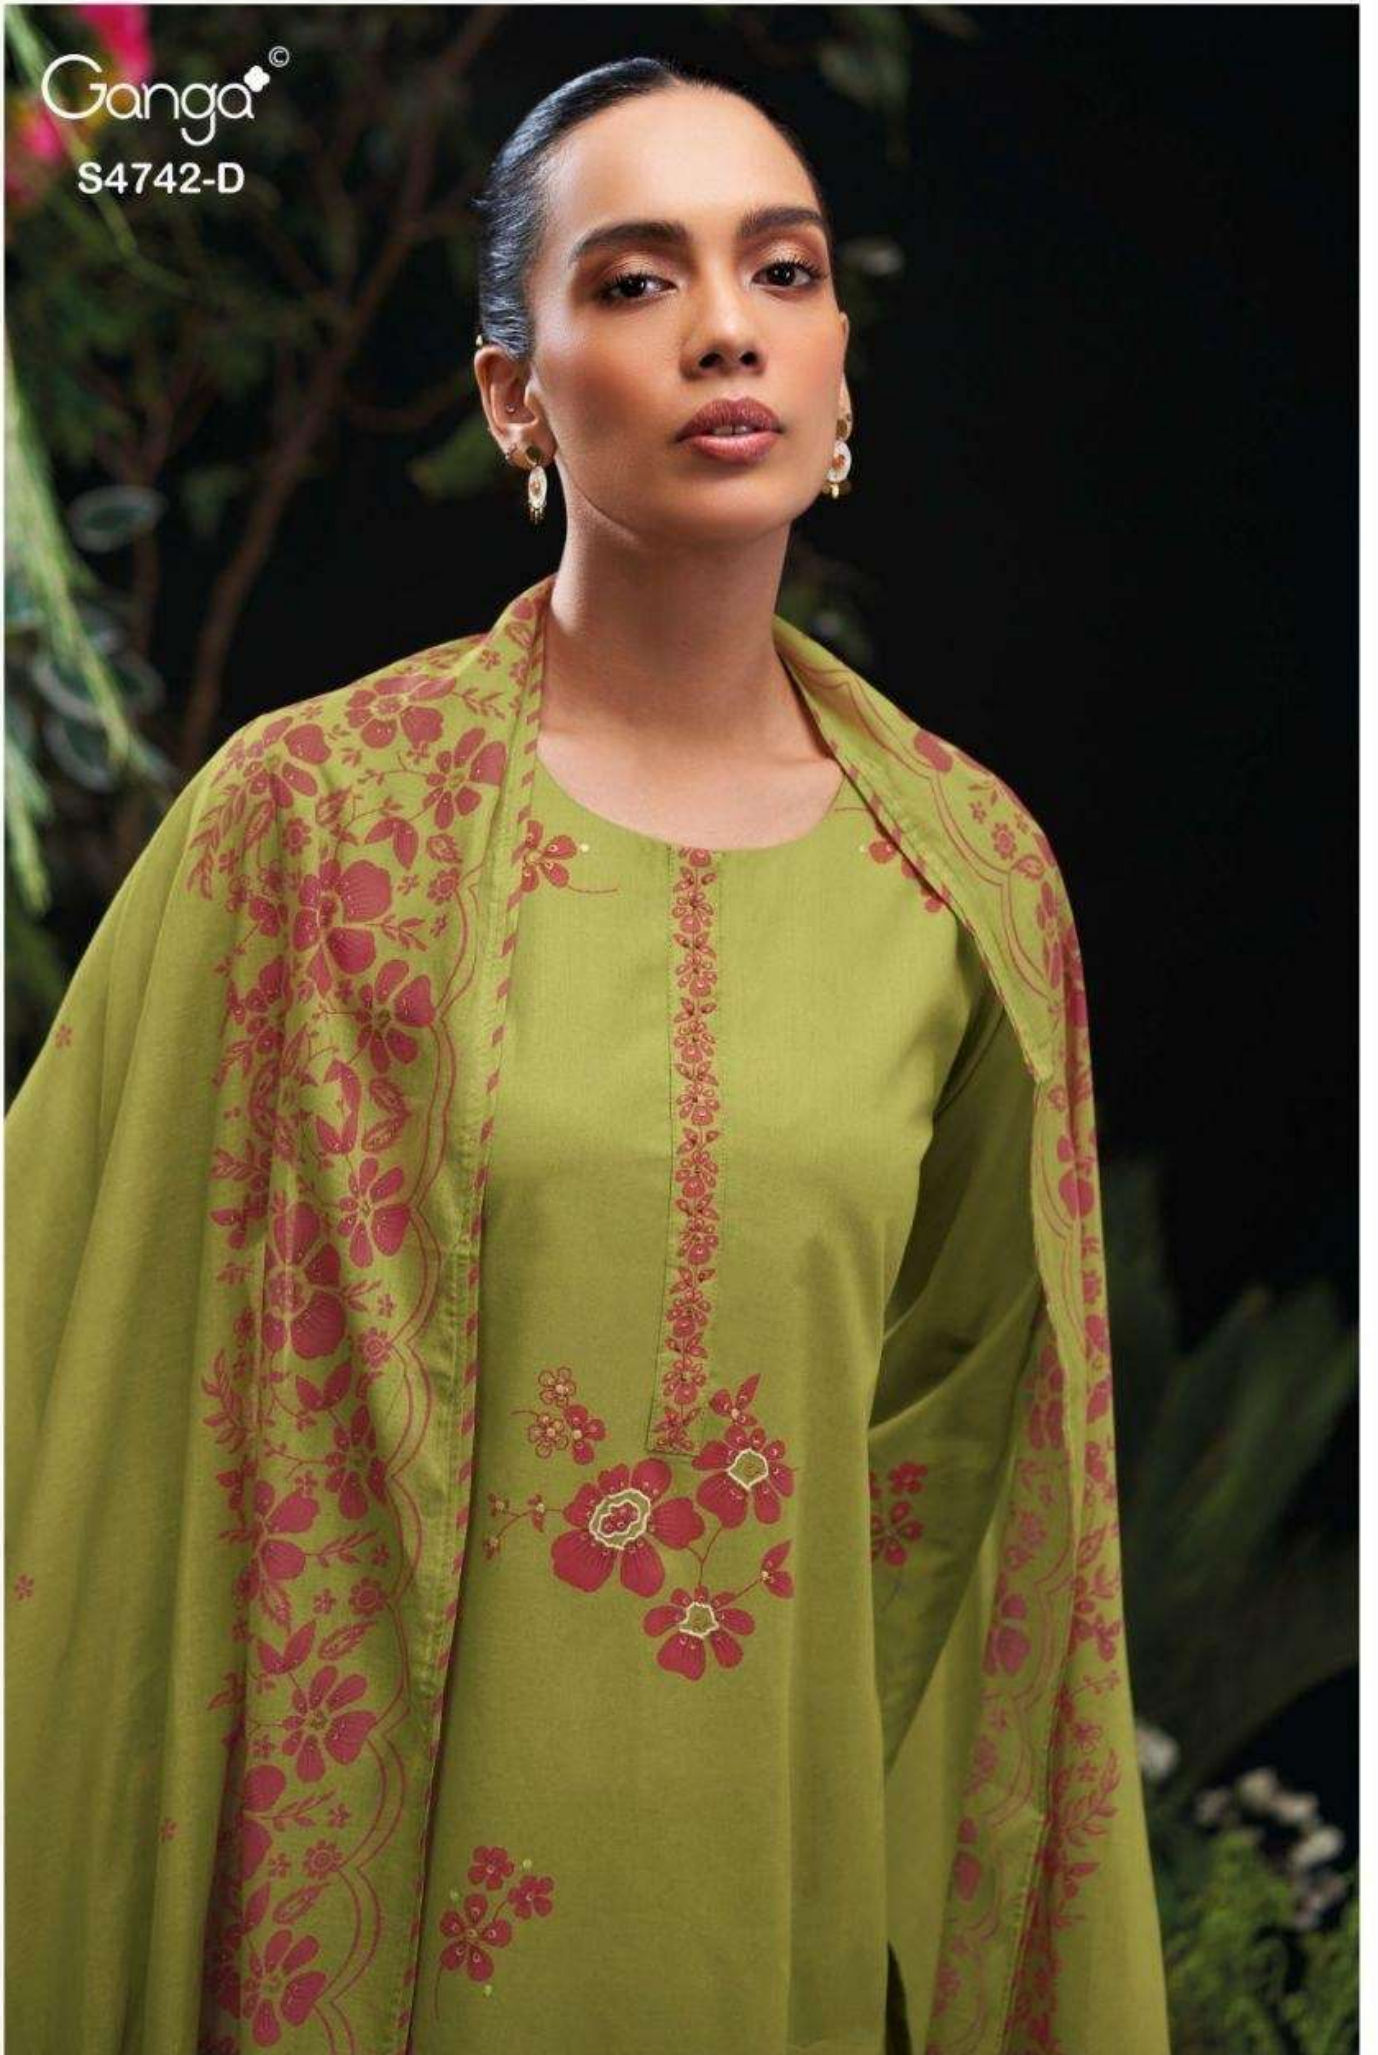

Ganga®

S4742-D