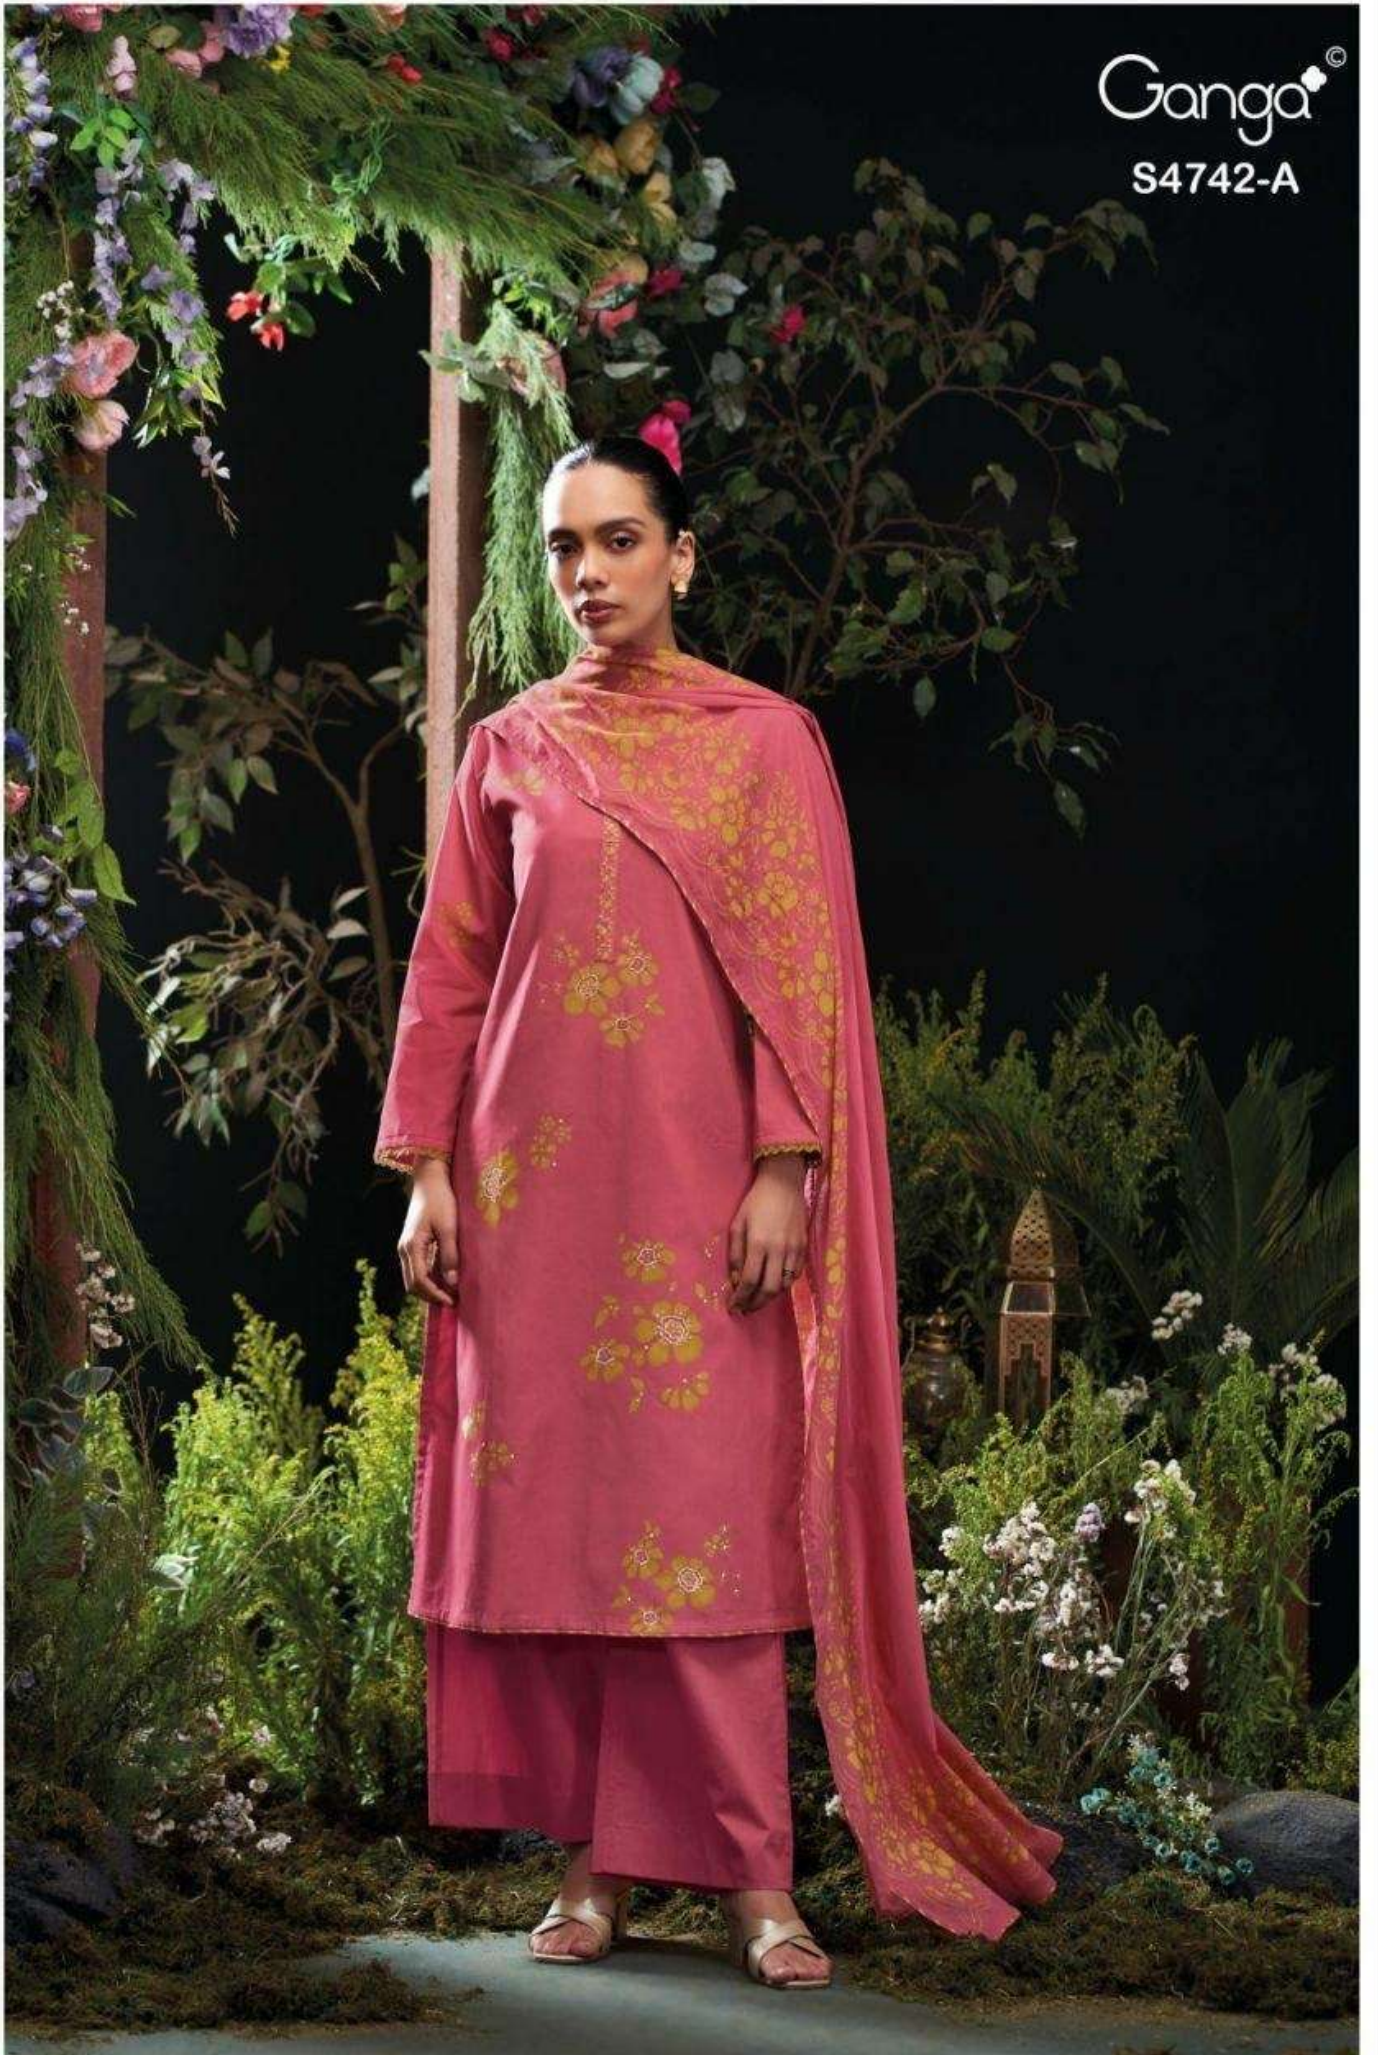

Ganga®

S4742-A