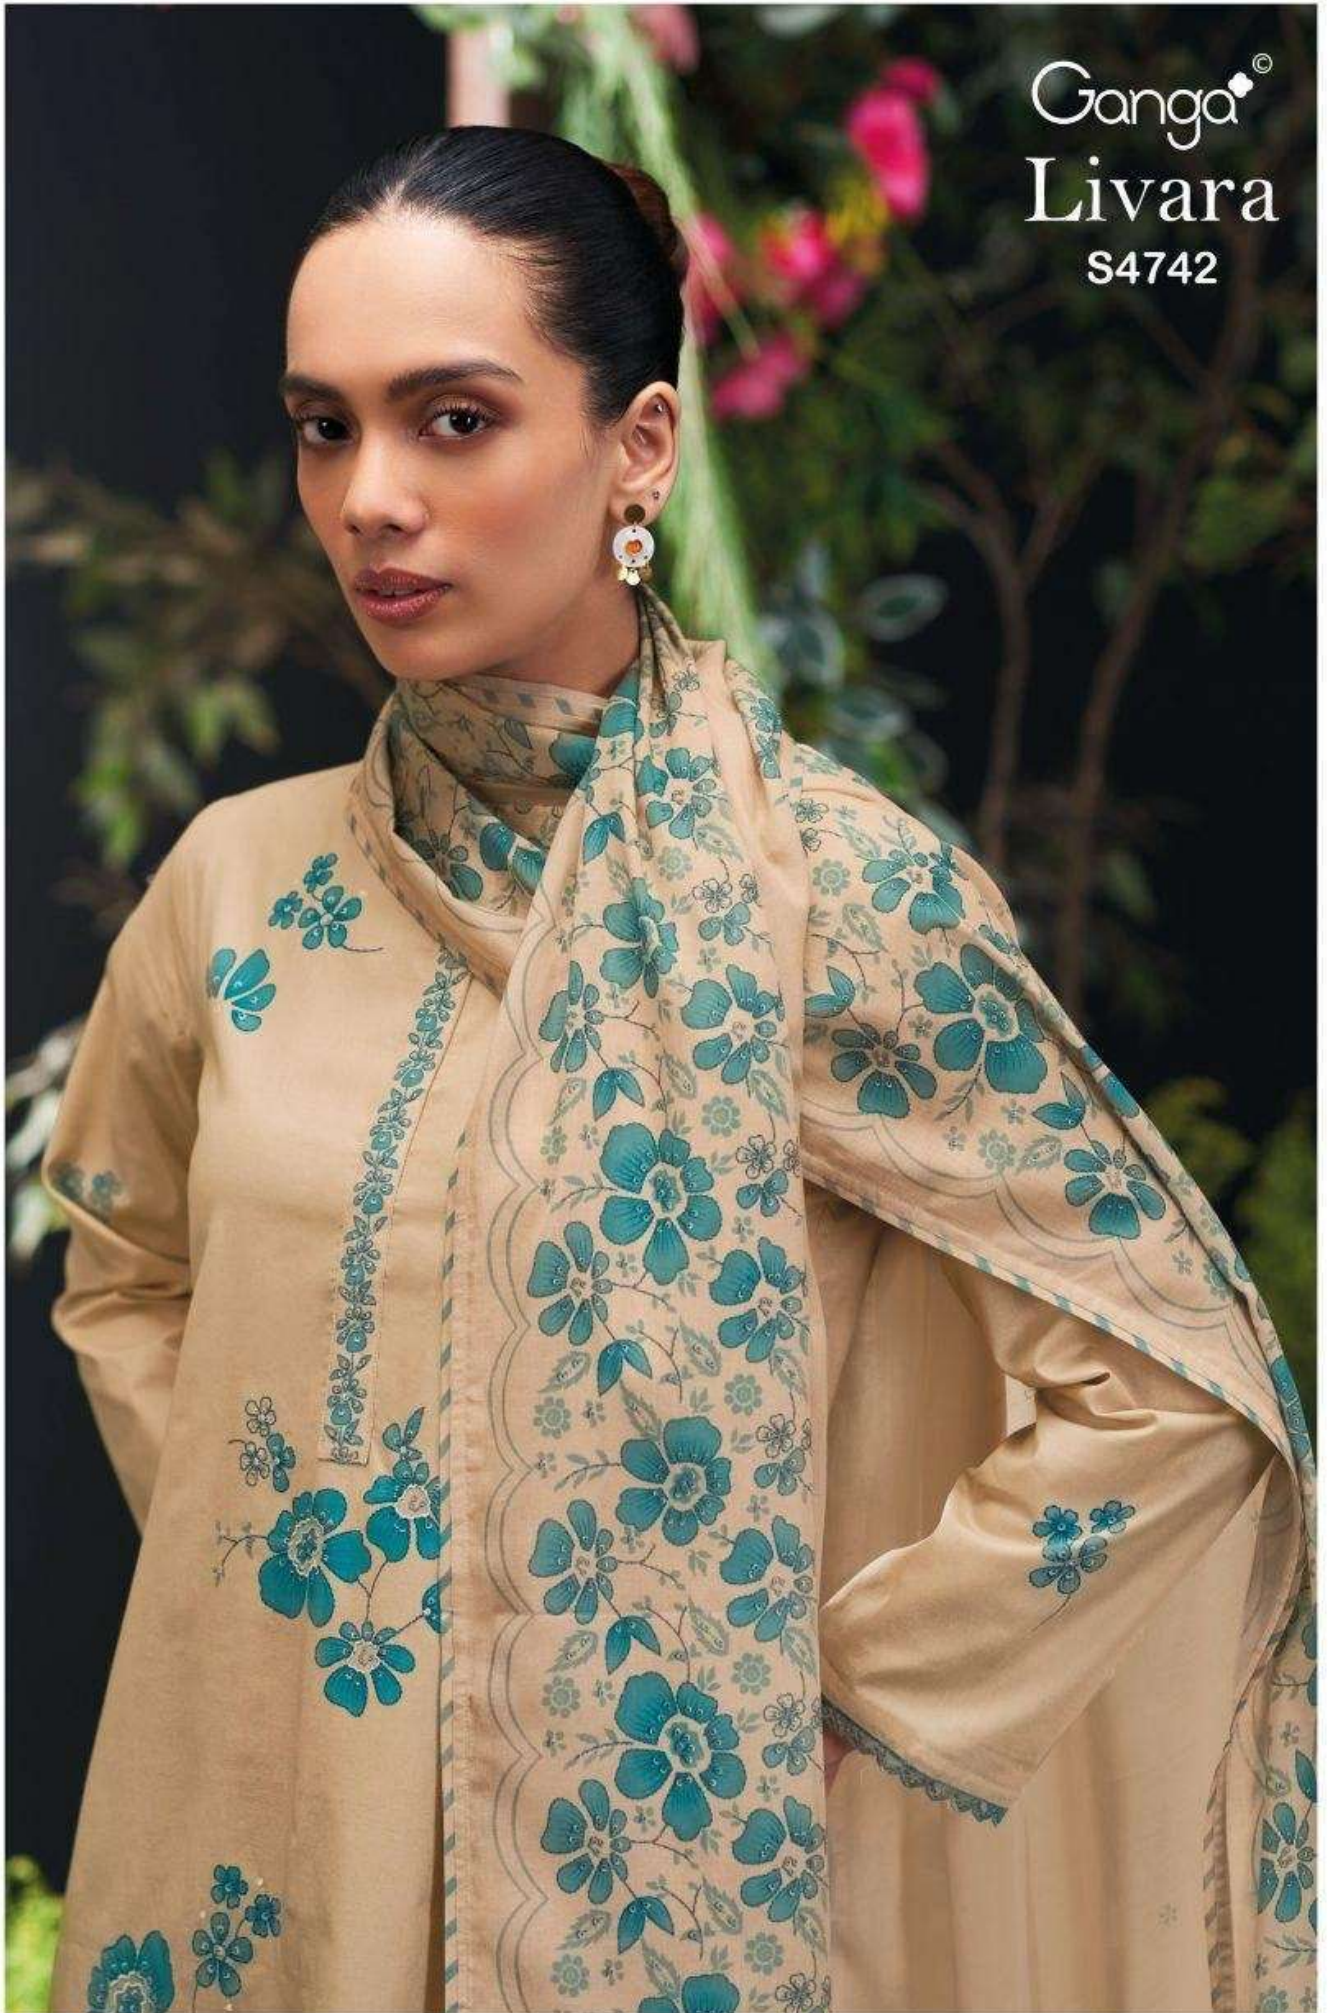

Ganga<sup>®</sup>  
Livara  
S4742

S4742-A

S4742-B

S4742-C

S4742-D

Ganga®  
Livara  
S4742- A/B/C/D

Ganga<sup>®</sup>

S4742-C

Ganga®  
Livara  
S4742

Livara  
S4742

DESCRIPTION

~TOP~

PREMIUM COTTON PRINTED WITH HAND EMBROIDERY,  
EMBROIDERY LACE ON SLEEVES & NECK,  
PRINTED ON DAMAN.

~BOTTOM~

PREMIUM COTTON SOLID COLOR

~DUPATTA~