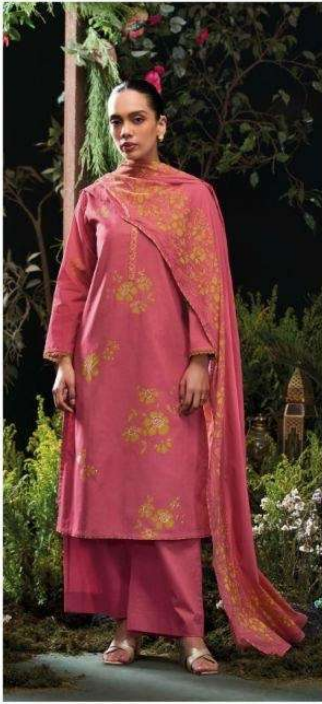

Ganga<sup>®</sup>  
Livara  
S4742

S4742-A

S4742-B

S4742-C

S4742-D

Ganga®  
Livara  
S4742- A/B/C/D

Ganga<sup>®</sup>

S4742-C

Ganga®  
Livara  
S4742

Livara  
S4742

DESCRIPTION

~TOP~

PREMIUM COTTON PRINTED WITH HAND EMBROIDERY,  
EMBROIDERY LACE ON SLEEVES & NECK,  
PRINTED ON DAMAN.

~BOTTOM~

PREMIUM COTTON SOLID COLOR

~DUPATTA~