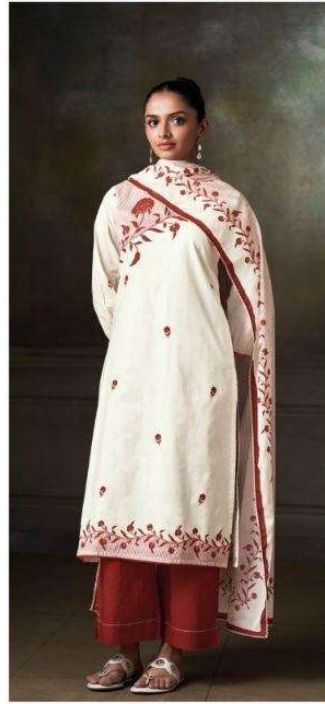

Ganga[®]
Sancia
S4907

S4907-A

S4907-B

S4907-C

S4907-D

Ganga[®]
Sancia
S4907- A/B/C/D

Ganga[®]
Sancia
S4907

Ganga[©]
S4907-D

~TOP~

PREMIUM COTTON PRINTED WITH HAND WORK,
SOLID BORDER ON DAMAN.

~BOTTOM~

PREMIUM COTTON SOLID COLOR

~DUPATTA~

PREMIUM COTTON MUL PRINTED WITH CROCHET
LACE BORDER.

WHOLESALE PRICE
1590/- EACH+GST(EXTRA)

HSN CODE- 520851