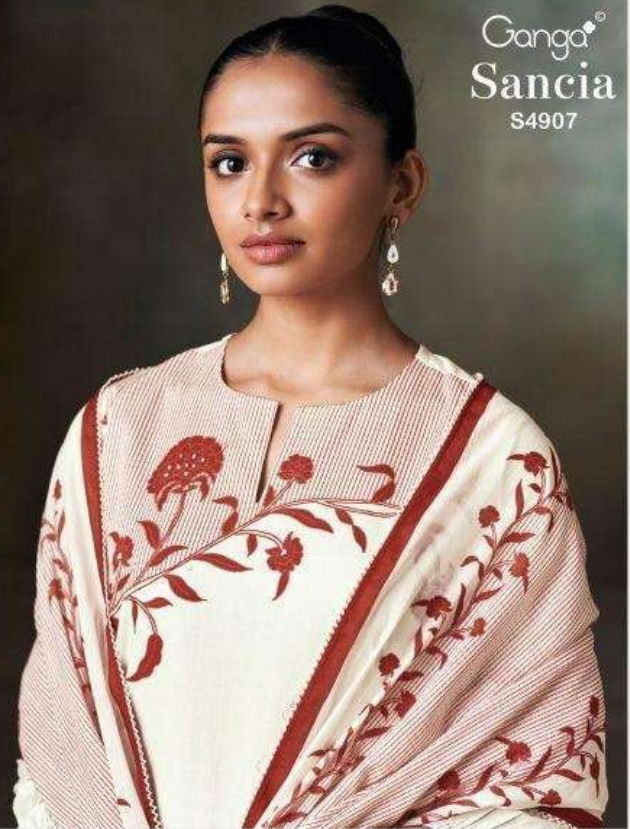

Ganga[®]
S4907-C

Ganga[®]
S4907-B

Ganga[©]

S4907-A

Ganga®

Ganga®
Sancia
S4907

Sancia
S4907

—DESCRIPTION—

~TOP~

PREMIUM COTTON PRINTED WITH HAND WORK,
SOLID BORDER ON DAMAN.

~BOTTOM~

PREMIUM COTTON SOLID COLOR

~DUPATTA~

PREMIUM COTTON MUL PRINTED WITH CROCHET
LACE BORDER.

WHOLESALE PRICE
1590/- EACH+GST(EXTRA)

HSN CODE- 520851