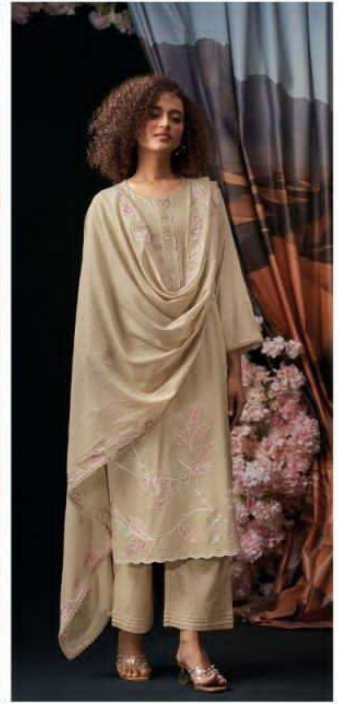

Ganga[®]
Givra
S4679

Ganga[®]

S4679-B

S4679-A

S4679-B

S4679-C

S4679-D

Ganga[®]
Givra
S4679- A/B/C/D

~TOP~

PREMIUM PURE MUL SOLID COLOR WITH EMBROIDERY,
HAND WORK, DAMAN CUT WORK, EMBROIDERY
LACE ON SLEEVES.

~BOTTOM~

PREMIUM COTTON SOLID COLOR

~DUPATTA~

PREMIUM PURE MUL SOLID COLOR WITH EMBROIDERY,
EMBROIDERY LACE BORDER.