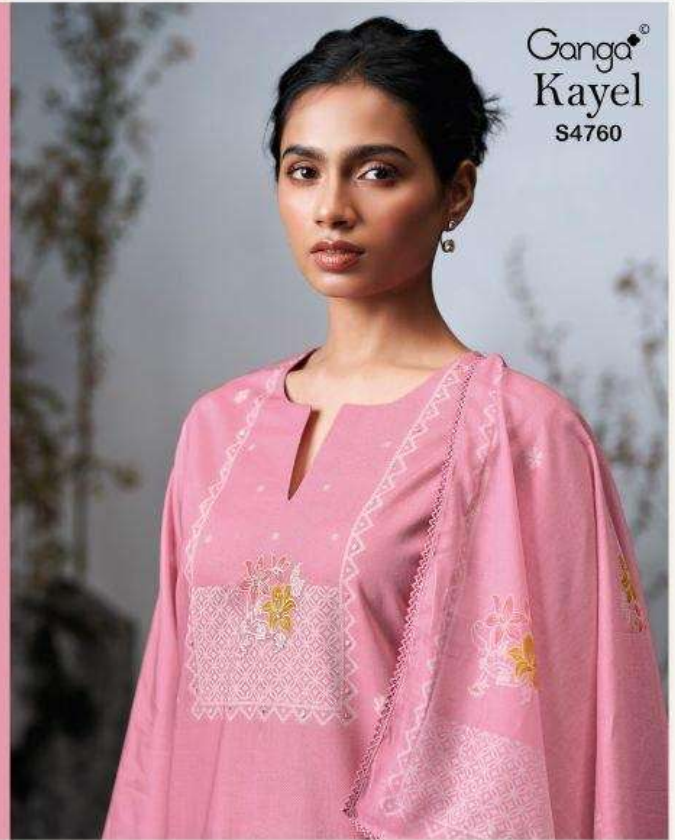

Ganga[®]
Kayel
S4760

Ganga[®]
S4760-D

Ganga[®]

S4760-C

Ganga[®]
Kayel
S4760

Ganga®

Ganga®
Kayel
S4760

Kayel
S4760

DESCRIPTION

~TOP~

PREMIUM COTTON PRINTED WITH HAND WORK,
HAND EMBROIDERY, PRINTED DAMAN AND CUT WORK.

~BOTTOM~

PREMIUM COTTON SOLID COLOR

~DUPATTA~

PREMIUM COTTON MUL PRINTED WITH SCHIFFLI
EMBROIDERY LACE BORDER.