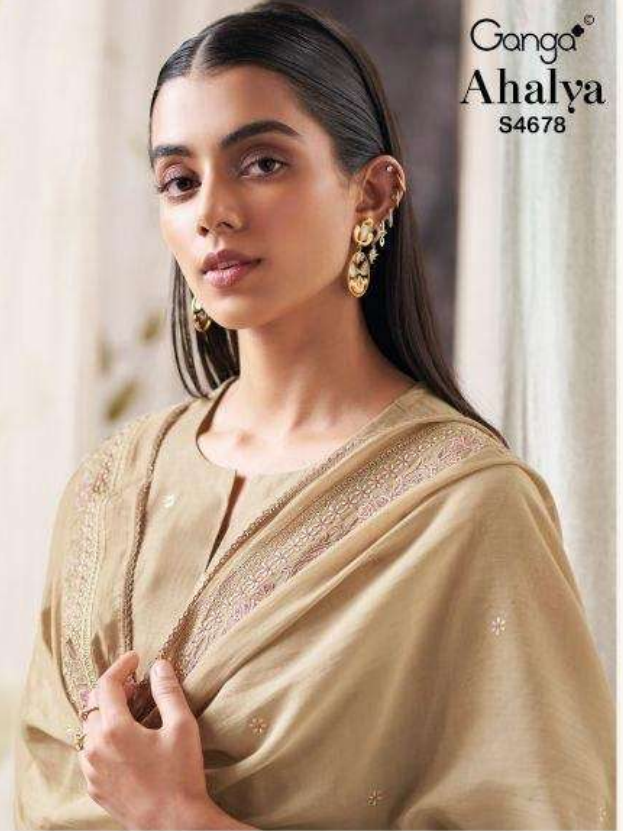

S4678-B

Ganga®

Ganga®  
Ahalya  
S4678

Ahalya  
S4678

DESCRIPTION

~TOP~

PREMIUM PURE MUL SOLID COLOR WITH EMBROIDERY,  
CROCHET JARI LACE DAMAN & SLEEVES.

~BOTTOM~