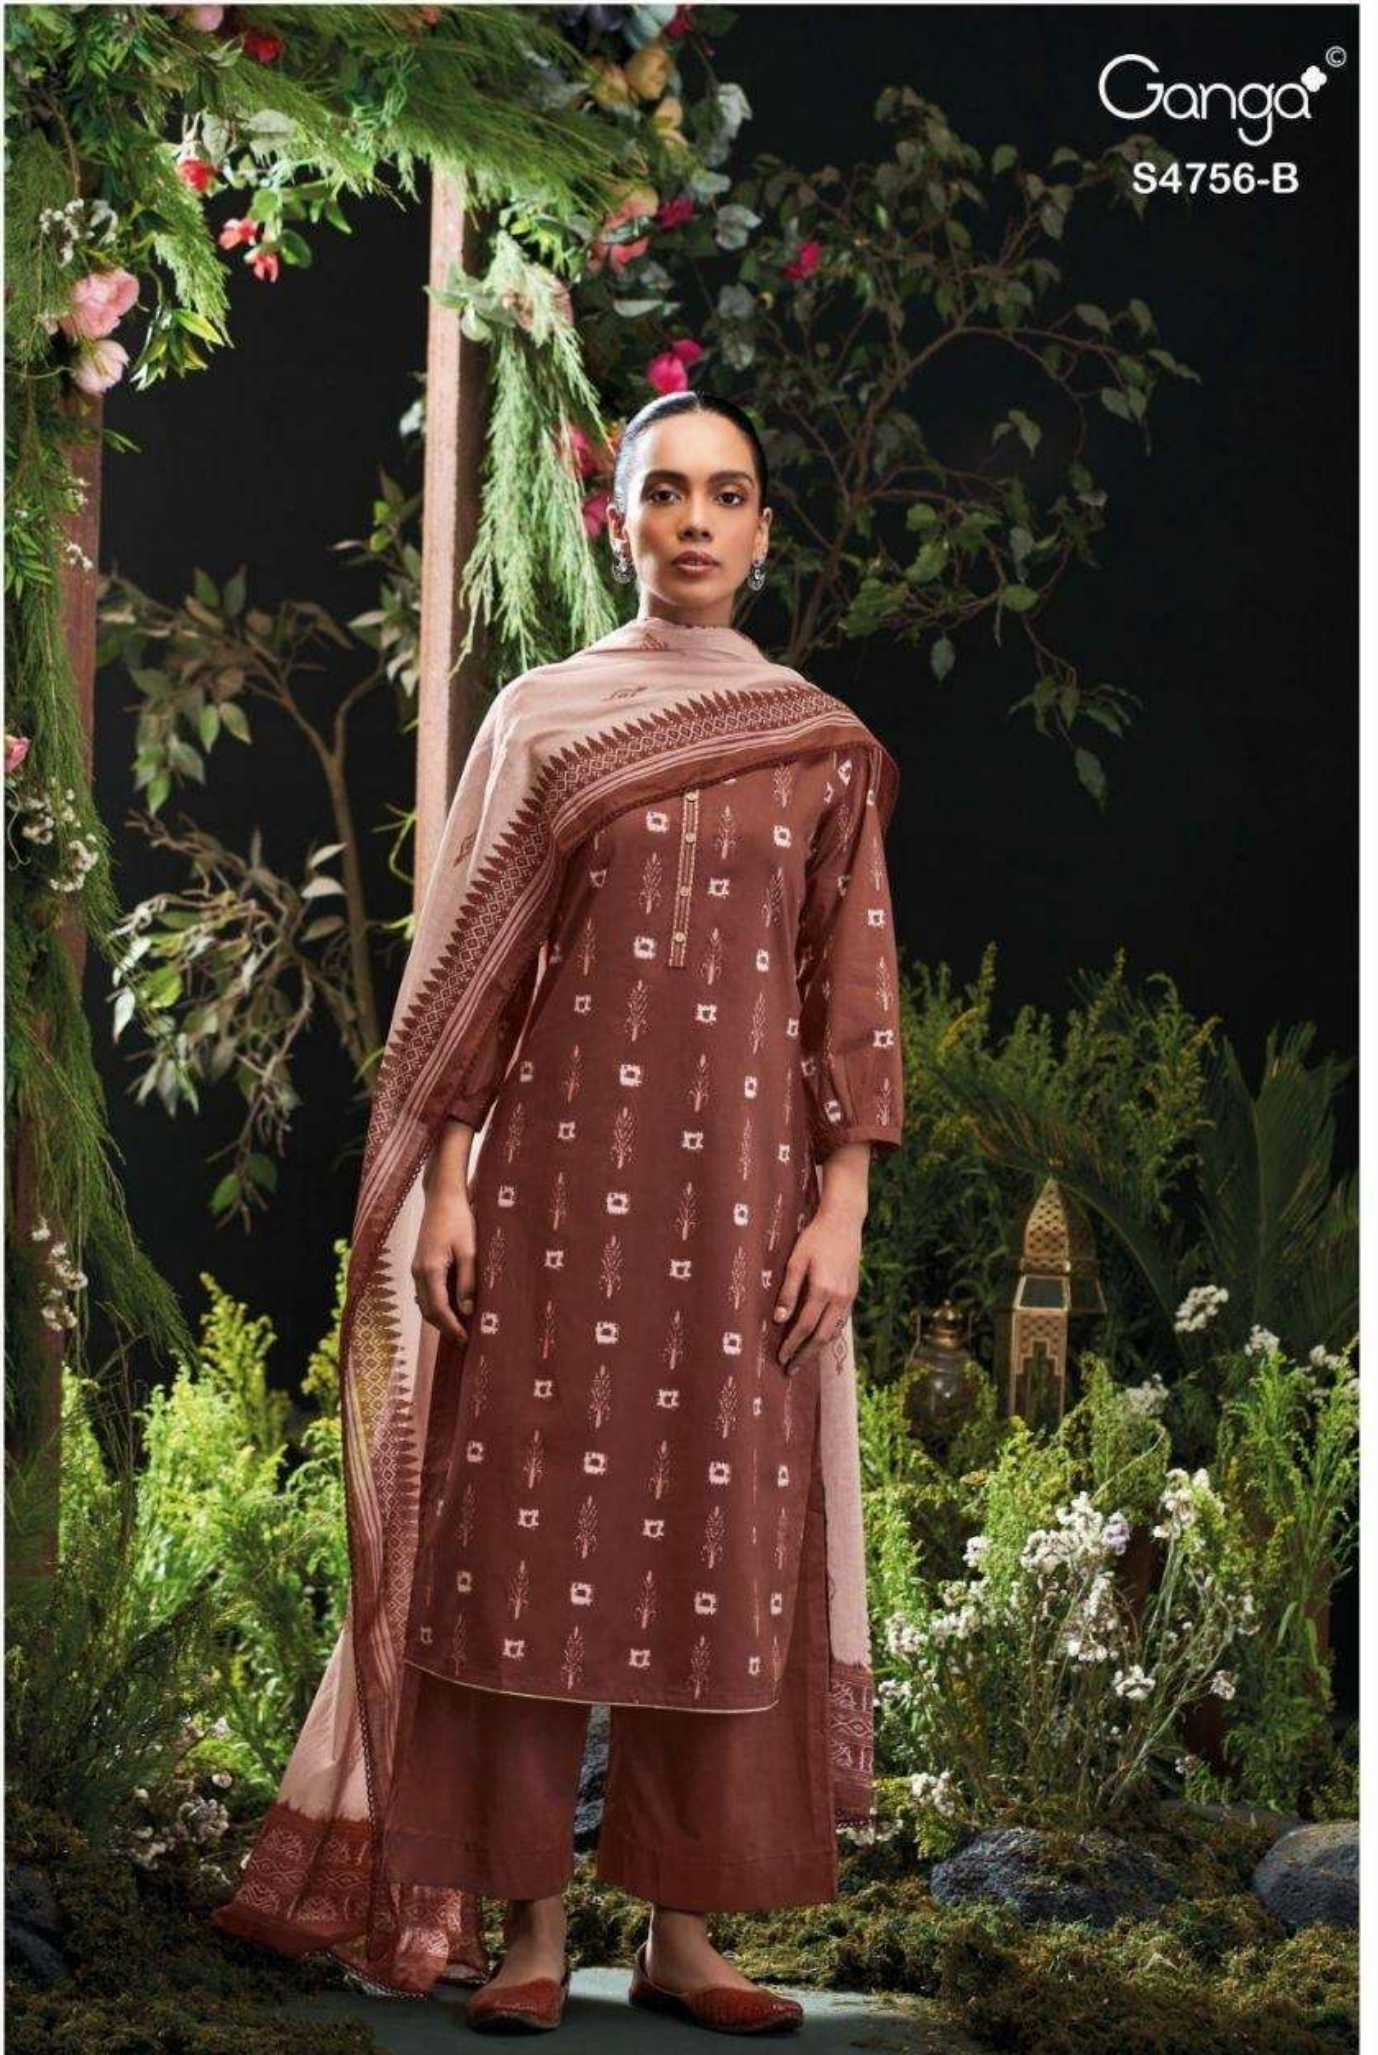

Ganga®

S4756-B