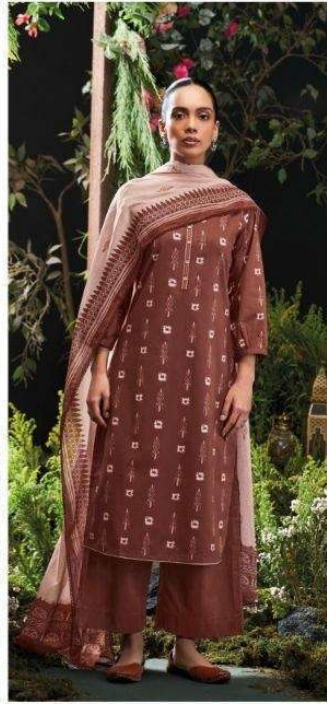

S4756-B

Ganga®
Nityasha
S4756- A/B/C/D