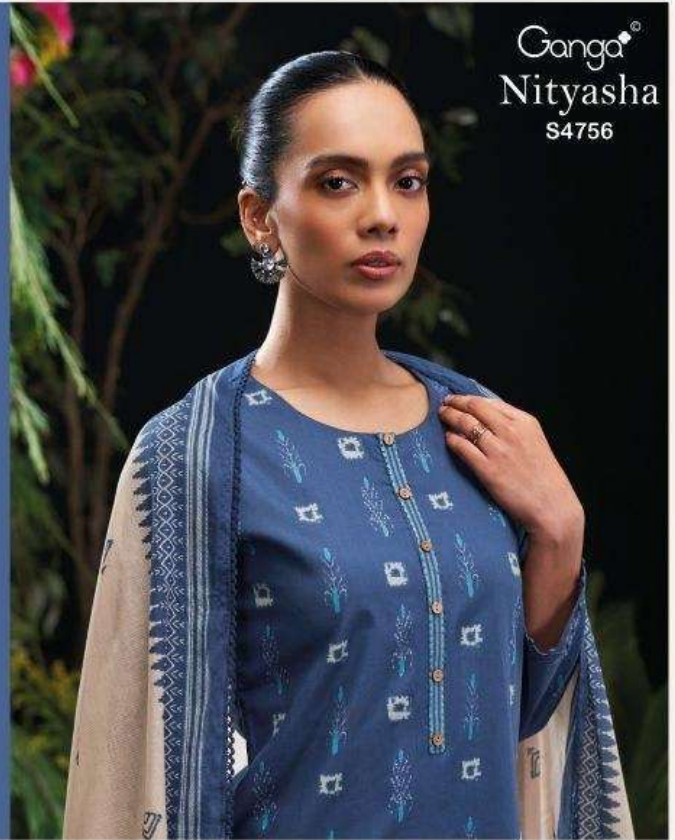

Ganga<sup>®</sup>  
Nityasha  
S4756

Ganga<sup>®</sup>  
S4756-C

Ganga<sup>®</sup>  
Nityasha  
S4756

Ganga®

Ganga®  
Nityasha  
S4756

Nityasha  
S4756

—DESCRIPTION—

~TOP~

PREMIUM COTTON PRINTED WITH EMBROIDERY ON  
NECK, BUTTON WORK, SOLID COLOR BORDER ON  
DAMAN & SLEEVES.

~BOTTOM~

PREMIUM COTTON SOLID COLOR

~DUPATTA~

PREMIUM COTTON MUL PRINTED WITH CROCHET  
LACE BORDER.