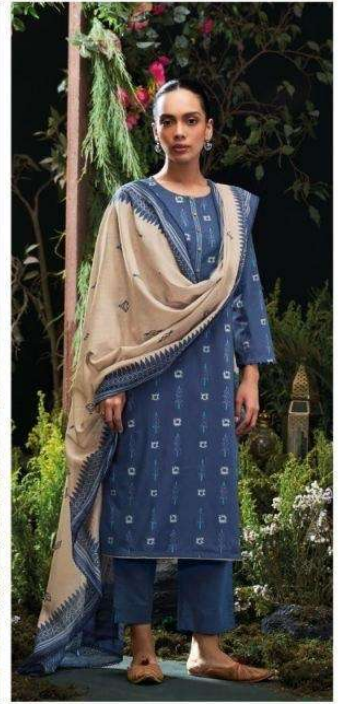

S4756-D

Ganga®
Nityasha
S4756- A/B/C/D