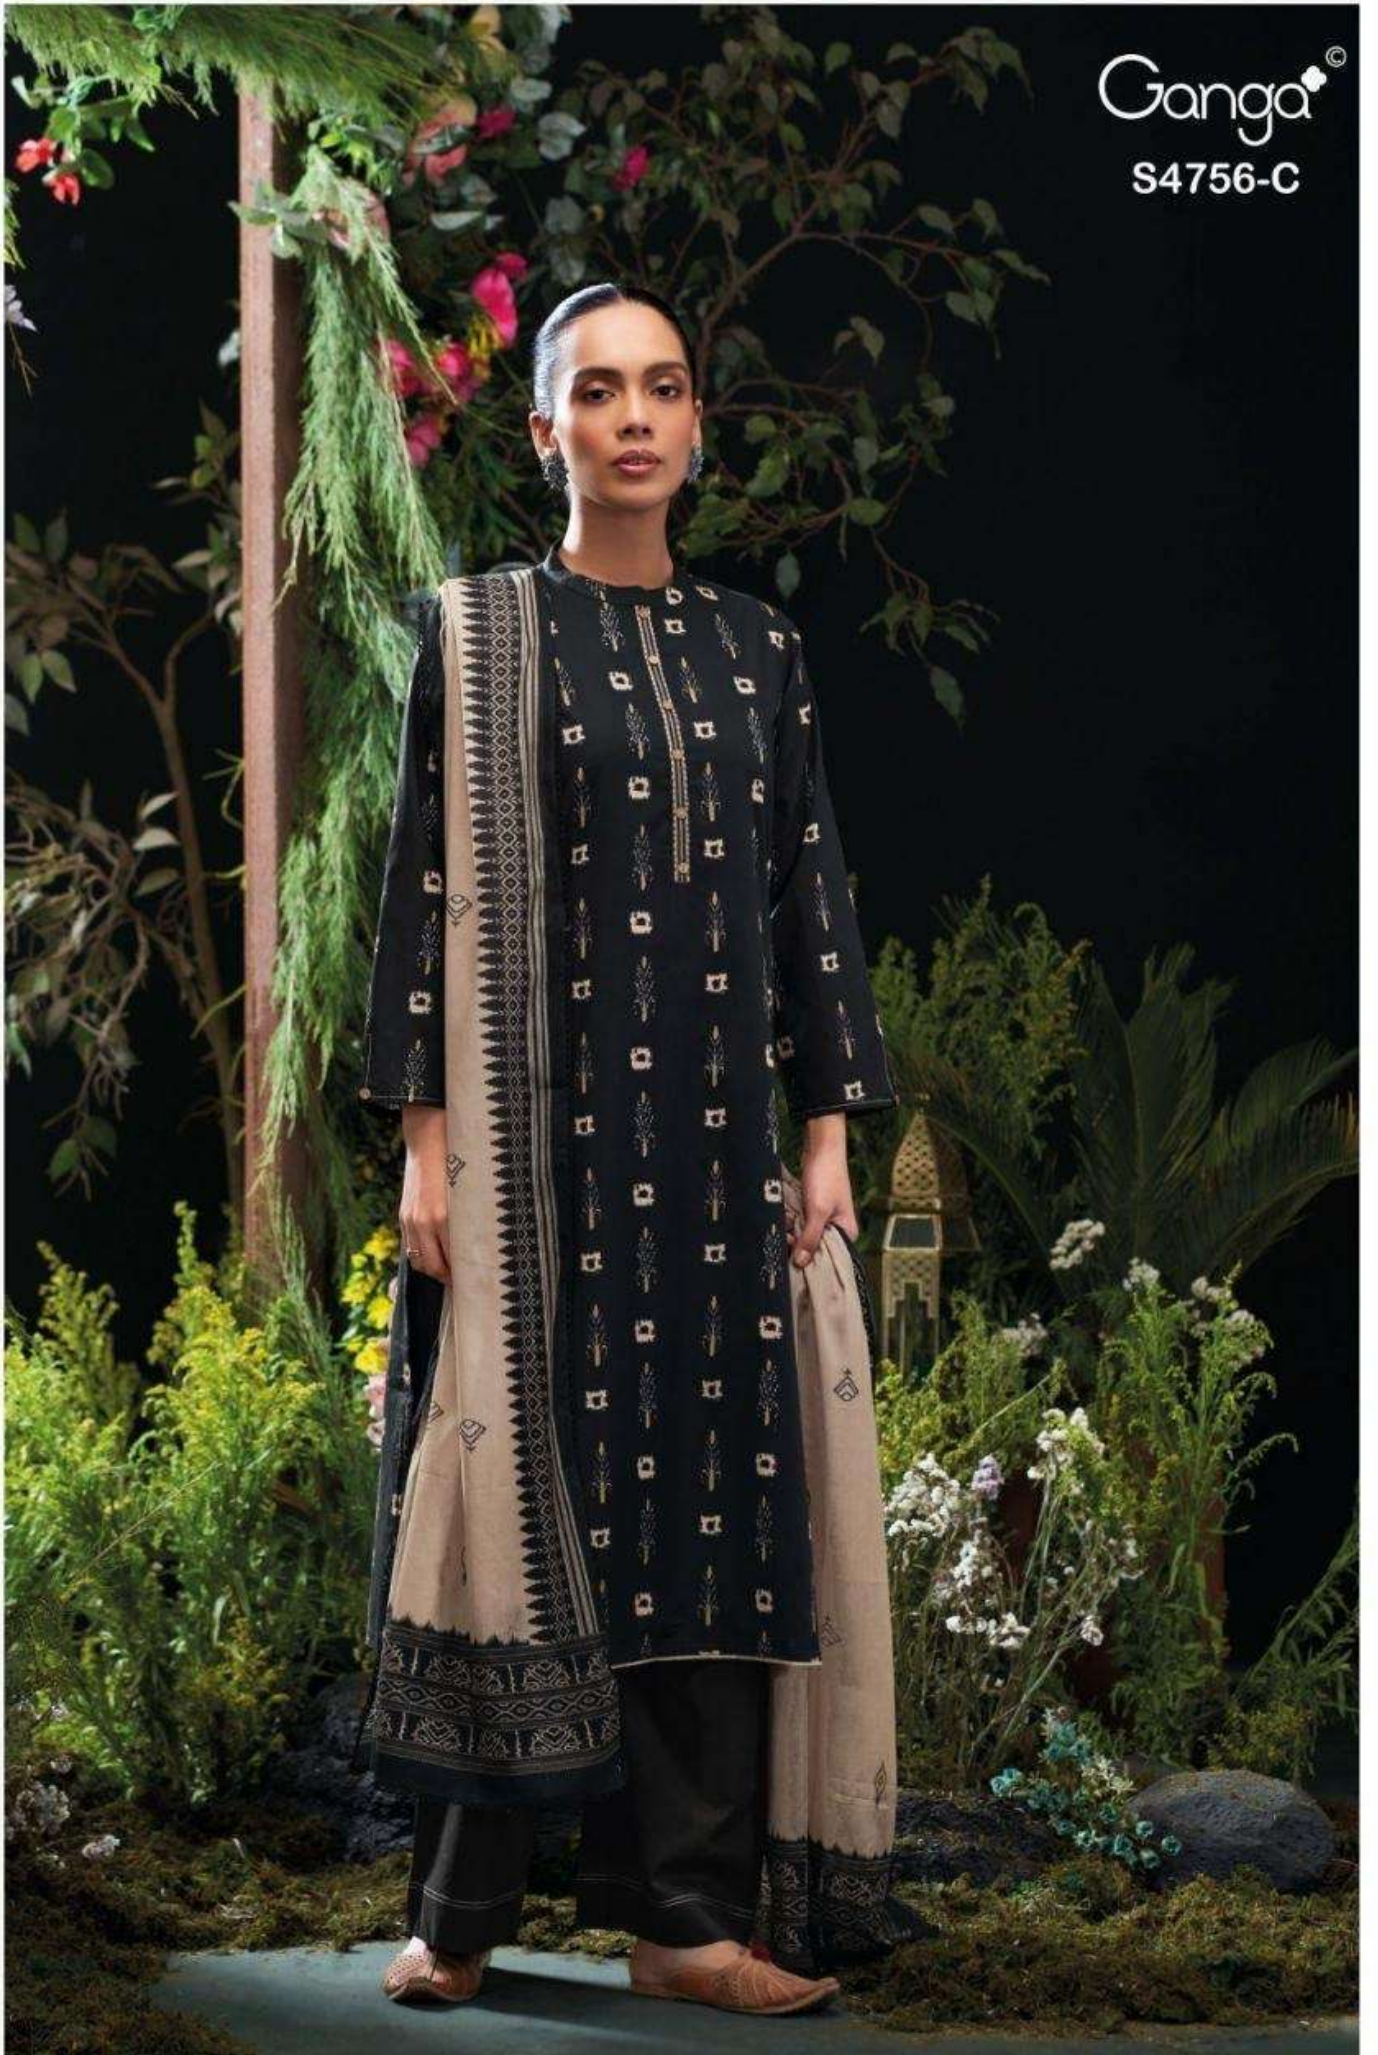

Ganga<sup>®</sup>  
Nityasha  
S4756

Ganga<sup>®</sup>  
S4756-C

Ganga<sup>®</sup>  
Nityasha  
S4756

Ganga®

Ganga®  
Nityasha  
S4756

Nityasha  
S4756

—DESCRIPTION—

~TOP~

PREMIUM COTTON PRINTED WITH EMBROIDERY ON  
NECK, BUTTON WORK, SOLID COLOR BORDER ON  
DAMAN & SLEEVES.

~BOTTOM~

PREMIUM COTTON SOLID COLOR

~DUPATTA~

PREMIUM COTTON MUL PRINTED WITH CROCHET  
LACE BORDER.