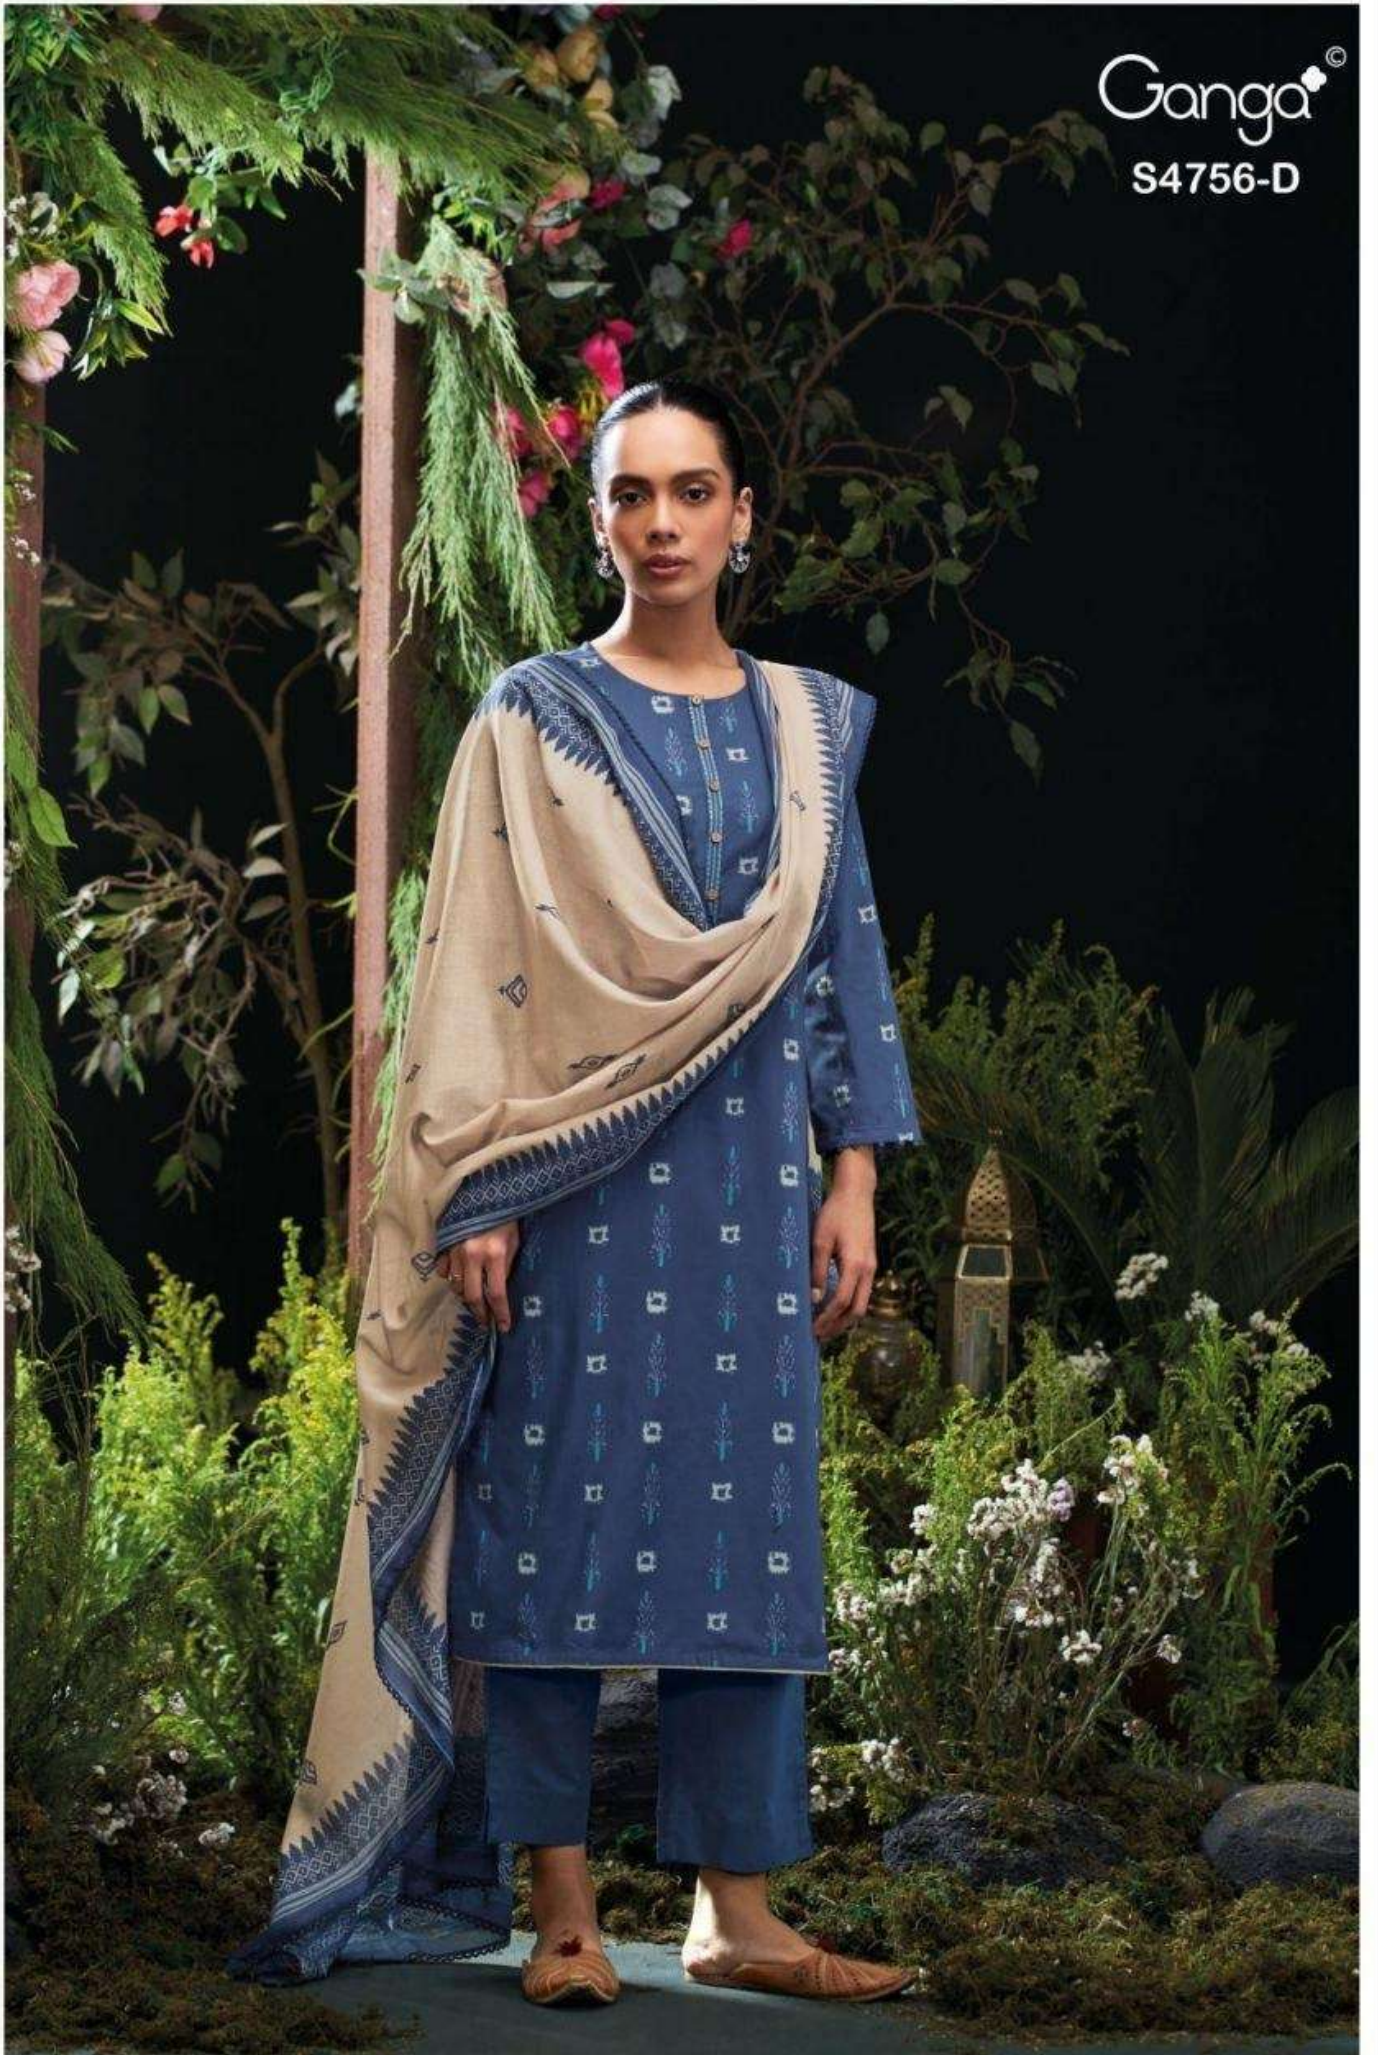

Ganga®
S4756-D