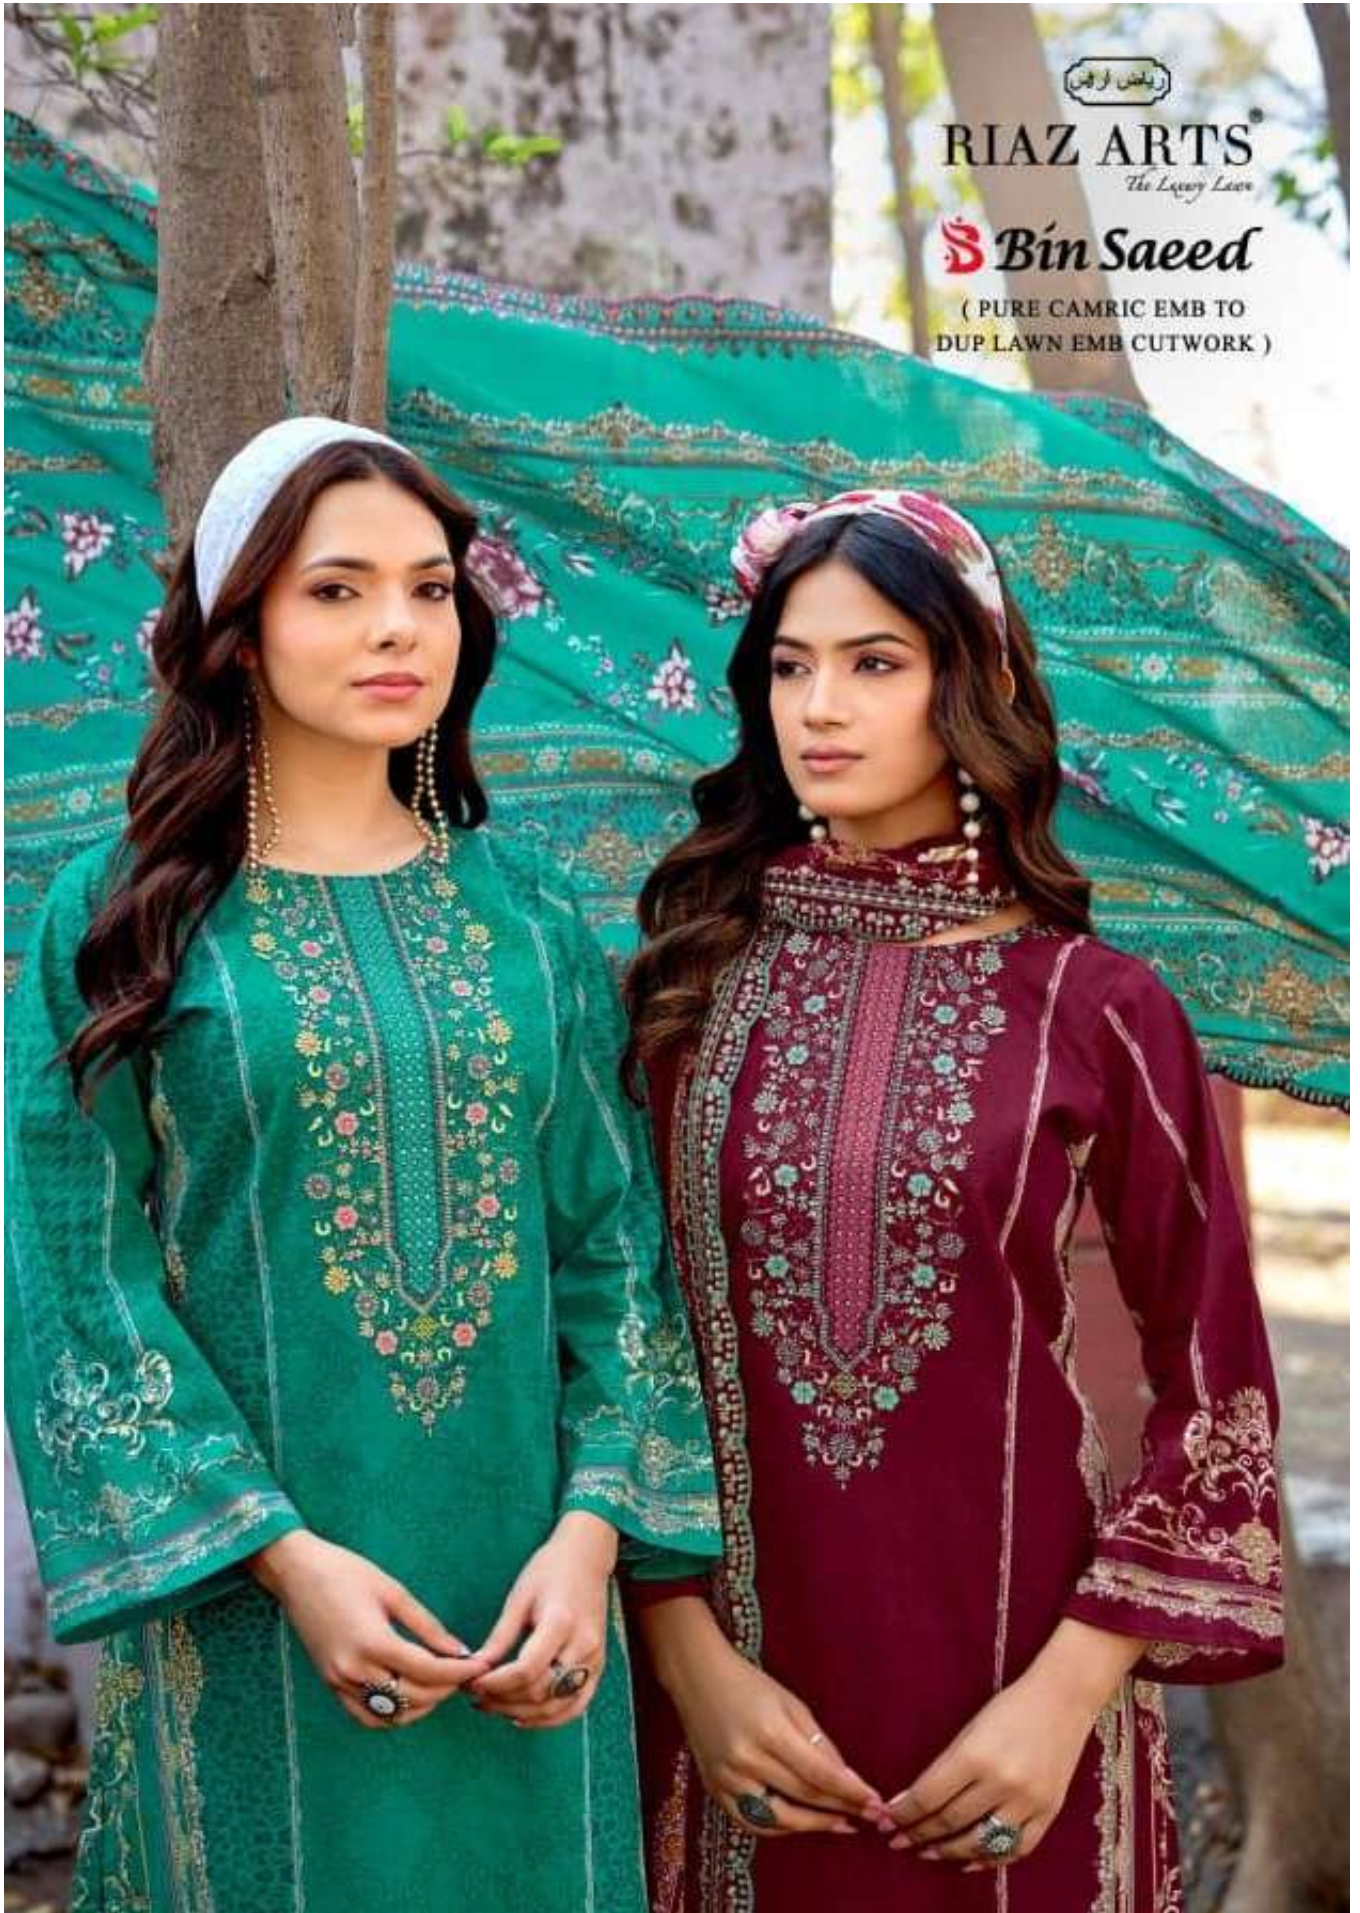

ریاض آرٹس

RIAZ ARTS

The Luxury Lane

Bin Saeed

(PURE CAMBRIC EMB TO
DUP LAWN EMB CUTWORK)

رياز آرٹس
RIAZ ARTS
The Legacy Lives

The
COLOUR STORY

COLOUR IS THE PLACE WHERE OUR BRAIN AND UNIVERSE MEET