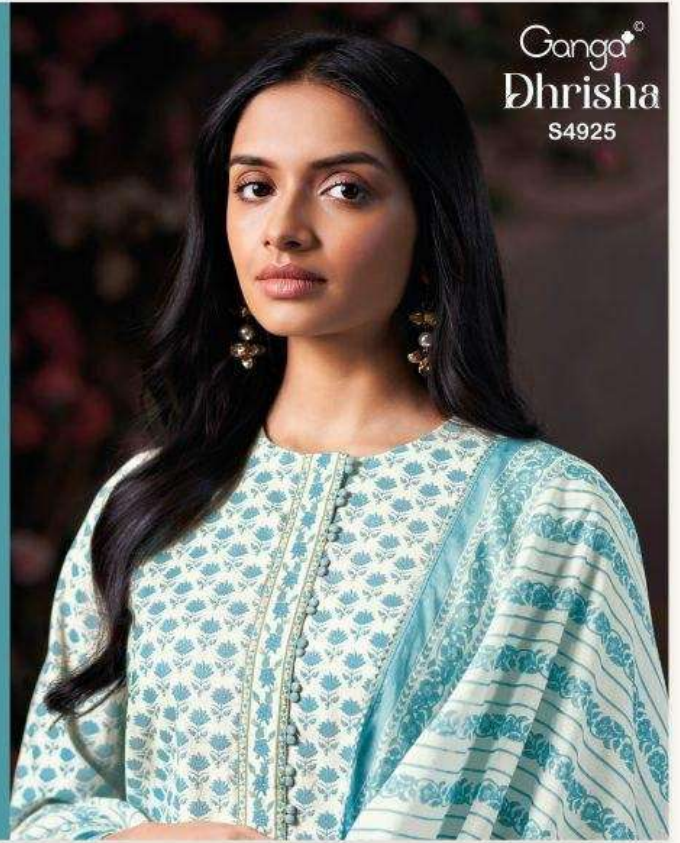

Ganga[®]
Dhrisha
S4925

S4925-A

S4925-B

S4925-C

S4925-D

Ganga®
Dhrisha
S4925- A/B/C/D

Ganga®

Ganga®
Dhrisha
S4925

Dhrisha
S4925

DESCRIPTION

~TOP~

PREMIUM COTTON PRINTED WITH PRINTED NECK BORDER, SCHIFFLI EMBROIDERY LACE, SOLID COLOR ON DAMAN & SLEEVES.

~BOTTOM~

PREMIUM COTTON PRINTED.

~DUPATTA~

PREMIUM COTTON MUL PRINTED WITH SCHIFFLI EMBROIDERY LACE BORDER.