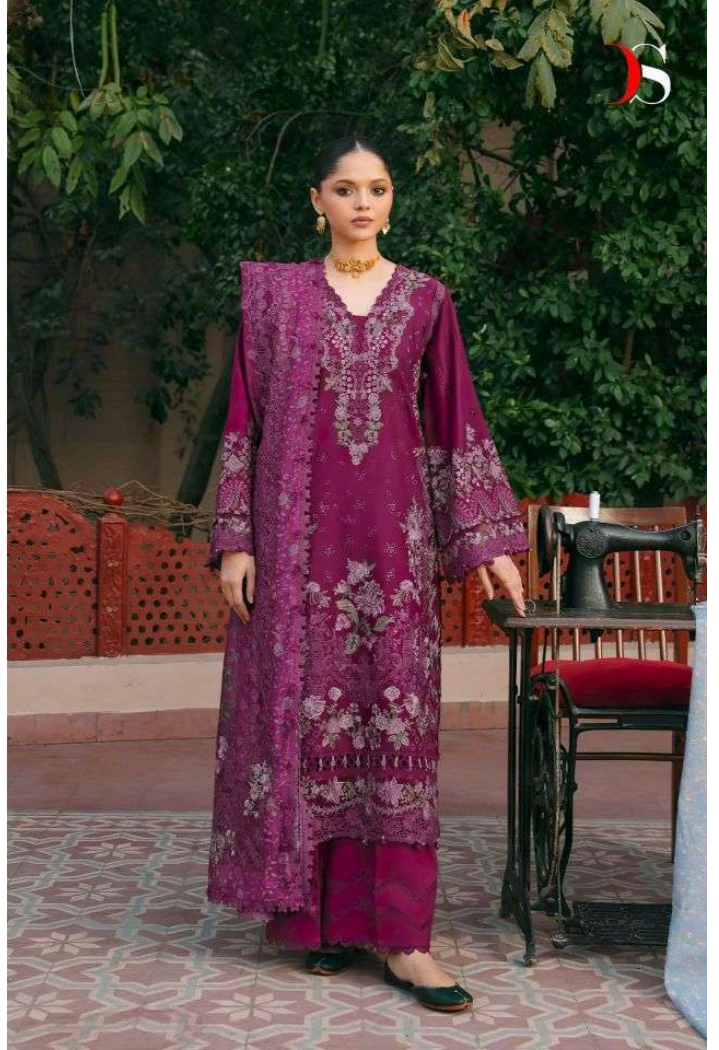

A woman with her hair in a braid, wearing a pink lace dress and large earrings, stands on a balcony with a green railing. In the background is a white building with red accents. The image is framed by a dark green border.

DS

DEEPSY[®]
SUITS

ELAF
Premium-4

DS
DEEPSY
SUITS

1902

A woman with her hair in a braid, wearing a pink lace dress and large earrings, stands on a balcony with a green railing. In the background is a white building with red accents. The image is framed by a dark green border.