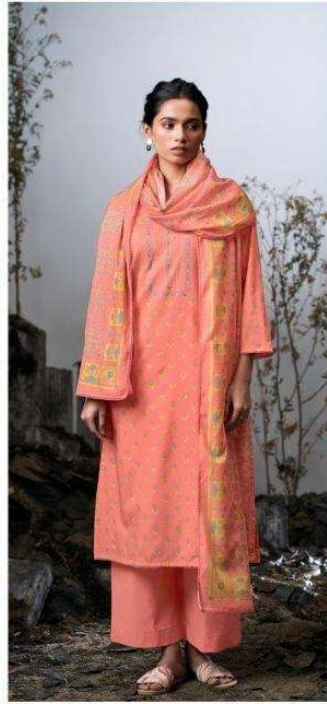

Ganga<sup>®</sup>  
Jashvi  
S4751

S4751-A

S4751-B

S4751-C

S4751-D

Ganga®  
Jashvi  
S4751- A/B/C/D

Ganga<sup>®</sup>

S4751-B

~TOP~

PREMIUM COTTON PRINTED WITH HAND WORK,  
CROCHET LACE BORDER ON DAMAN & SLEEVES.

~BOTTOM~

PREMIUM COTTON SOLID COLOR

~DUPATTA~

PREMIUM COTTON MUL PRINTED WITH CROCHET  
LACE BORDER.

**WHOLESALE PRICE**  
**1525/- EACH+GST(EXTRA)**