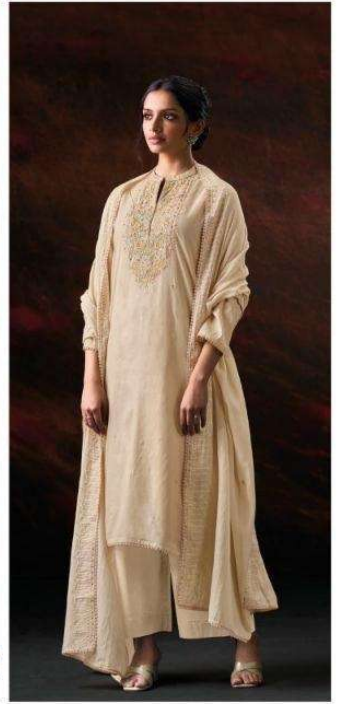

Ganga[®]
Prishael
S4677

Ganga[®]

S4677-B

Ganga[®]
Prishael
S4677

Ganga[®]
S4677-A

Ganga[®]
S4677-C

S4677-A

S4677-B

S4677-C

S4677-D

Ganga®
Prishael
S4677- A/B/C/D

Ganga[®]
S4677-D

Ganga®

Ganga®
Prishael
S4677

Prishael
S4677

—DESCRIPTION—

~TOP~

PREMIUM PURE BEMBERG MUL SOLID COLOR WITH EMBROIDERY ON NECK, HAND WORK, SCHIFFLI LACE ON DAMAN & SLEEVES.

~BOTTOM~

PREMIUM COTTON SOLID COLOR

~DUPATTA~

PREMIUM PURE MUL SOLID COLOR WITH EMBROIDERY AND SCHIFFLI LACE BORDER.