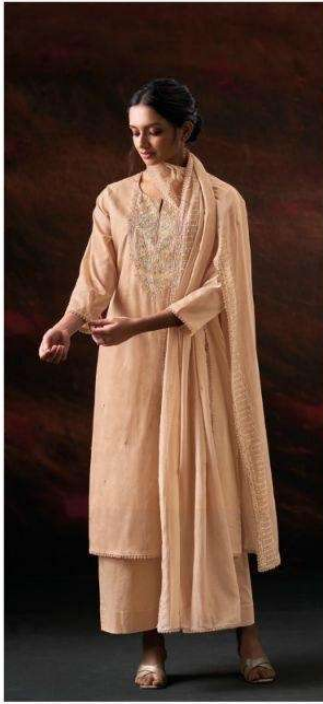

Ganga[®]
Prishael
S4677

Ganga[®]

S4677-B

Ganga[®]
Prishael
S4677

Ganga[®]
S4677-A

Ganga[®]
S4677-C

S4677-A

S4677-B

S4677-C

S4677-D

Ganga®
Prishael
S4677- A/B/C/D

Ganga[®]
S4677-D

Ganga®

Ganga®
Prishael
S4677

Prishael
S4677

—DESCRIPTION—

~TOP~

PREMIUM PURE BEMBERG MUL SOLID COLOR WITH EMBROIDERY ON NECK, HAND WORK, SCHIFFLI LACE ON DAMAN & SLEEVES.

~BOTTOM~

PREMIUM COTTON SOLID COLOR

~DUPATTA~

PREMIUM PURE MUL SOLID COLOR WITH EMBROIDERY AND SCHIFFLI LACE BORDER.