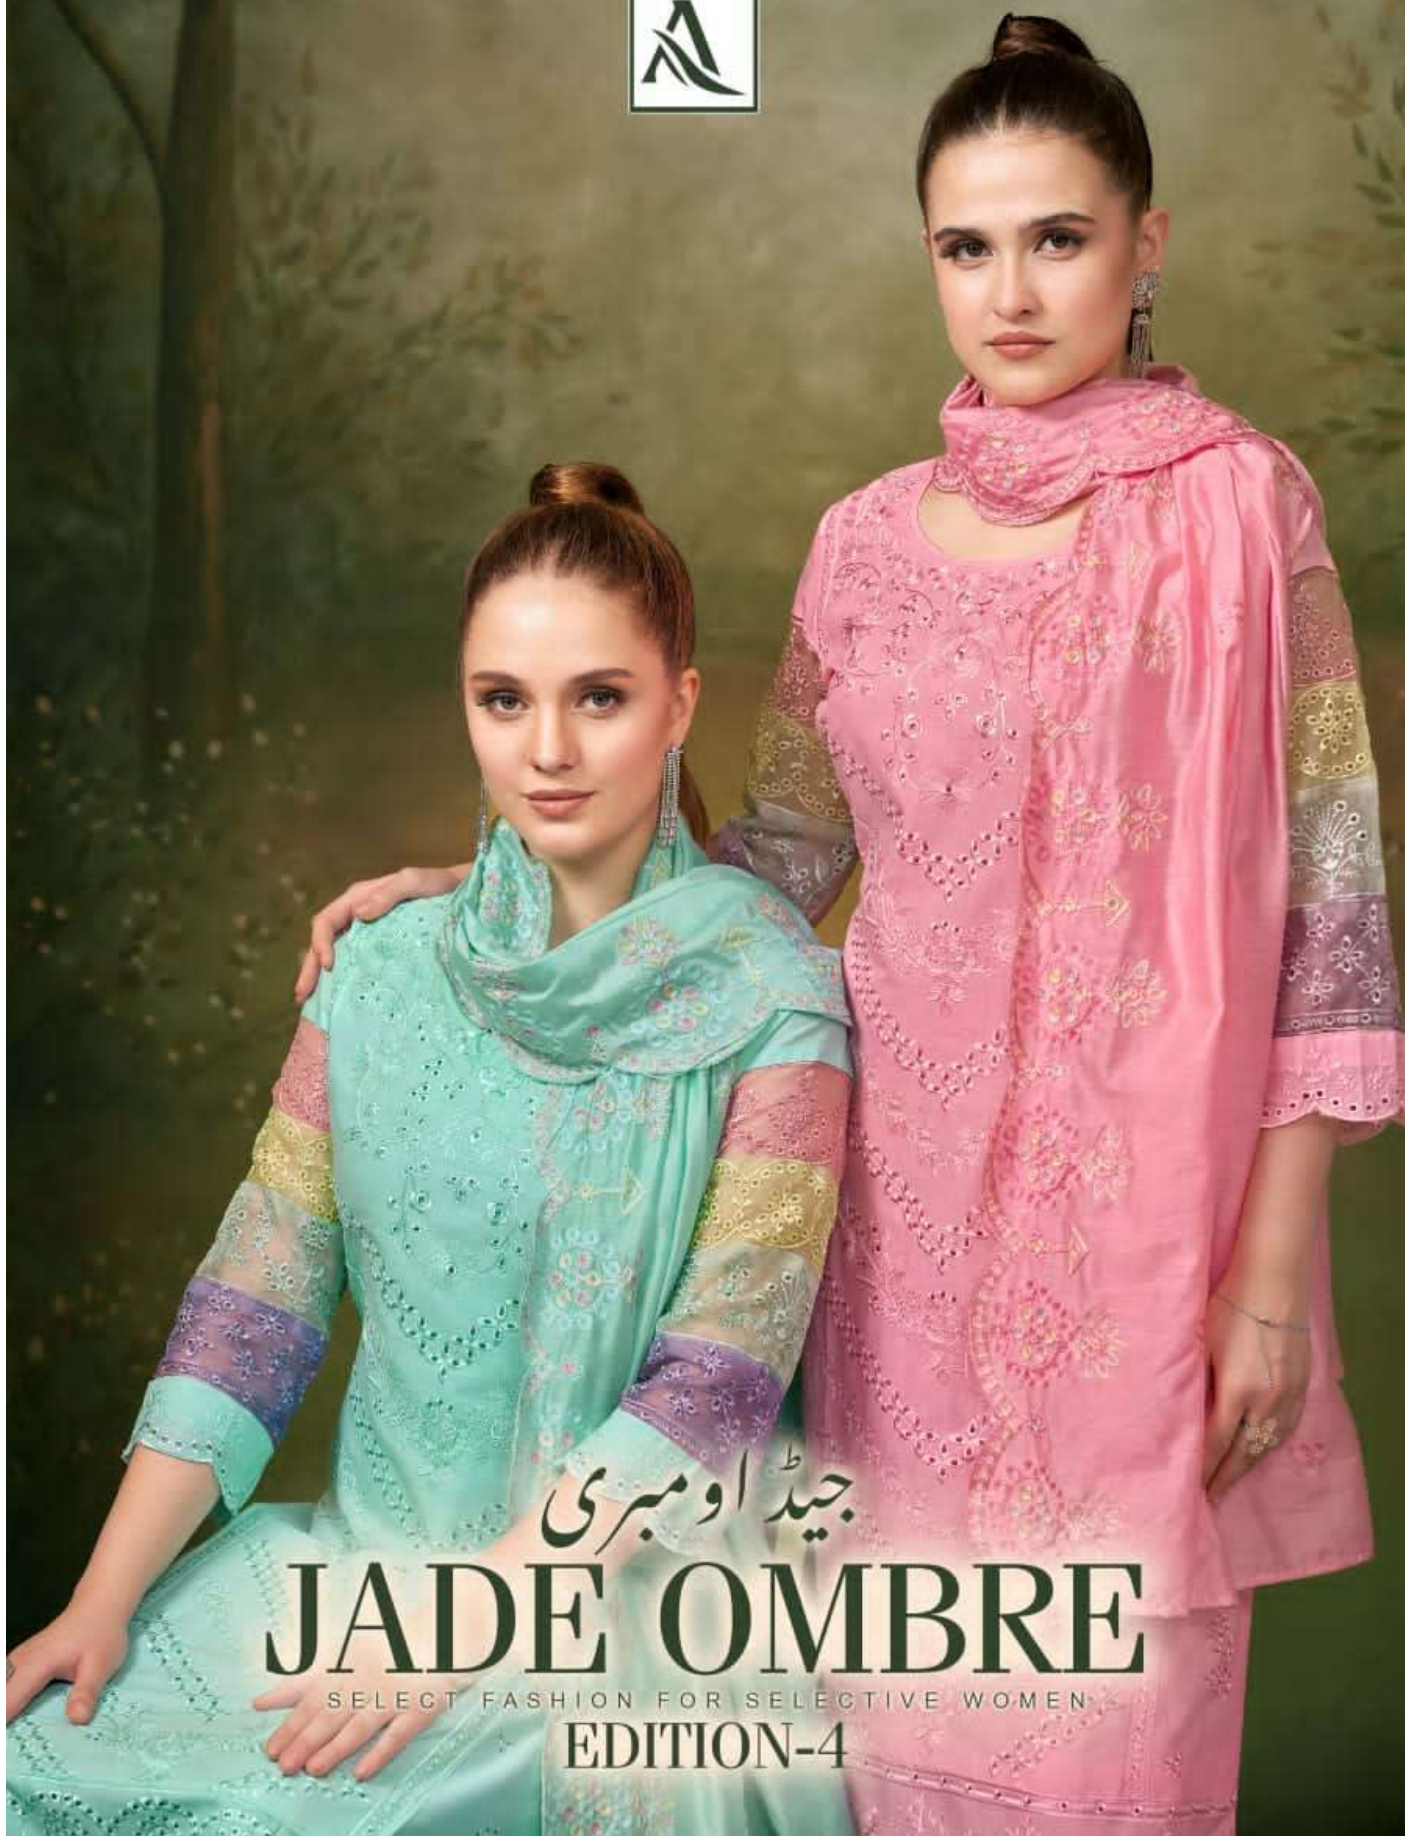

جید او مبری

JADE OMBRE

SELECT FASHION FOR SELECTIVE WOMEN

EDITION-4

جید او مبری

JADE OMBRE

SELECT FASHION FOR SELECTIVE WOMEN

EDITION-4

JADE OMBRE
EDITION-4

JADE OMBRE
EDITION-4

JADE OMBRE
EDITION-4

JADE OMBRE
EDITION-4

GLIMPSE OF HEAVEN

Classic outfits with a twist of interesting detailing, subtle sheen, rich texture is perfectly wrapped in panache giving style a new meaning and refresh your wardrobe to Indian culture...