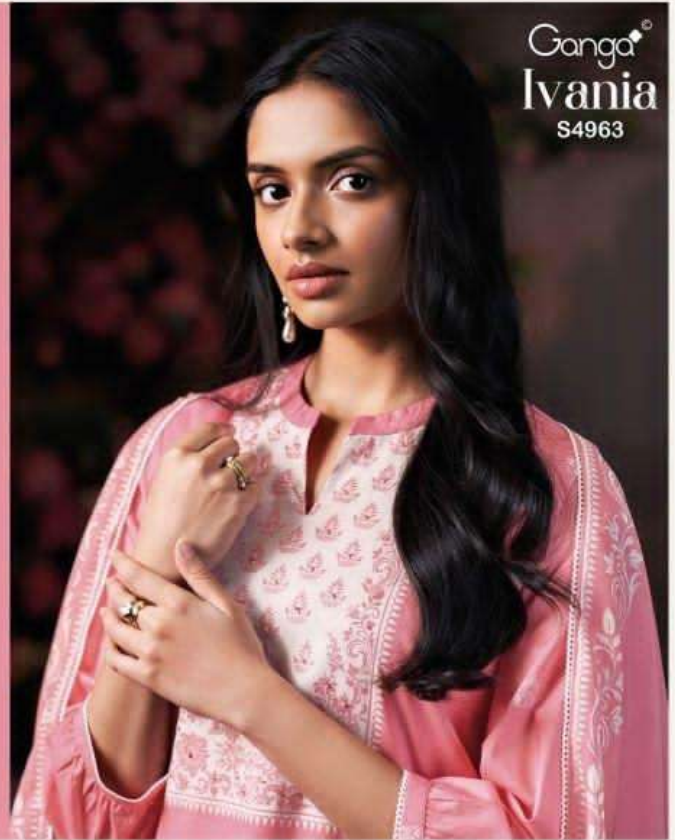

Ganga[®]
Ivania
S4963

Ganga[®]

S4963-D

Ganga[®]

S4963-A

S4963-A

S4963-B

S4963-C

S4963-D

Ganga[®]
Ivania
S4963- A/B/C/D

Ganga®

Ganga®
Ivania
S4963

Ivania
S4963

—DESCRIPTION—

~TOP~

PREMIUM COTTON PRINTED WITH HAND WORK,
SWAROVSKI WORK, CROCHET LACE ON DAMAN
AND SLEEVES.