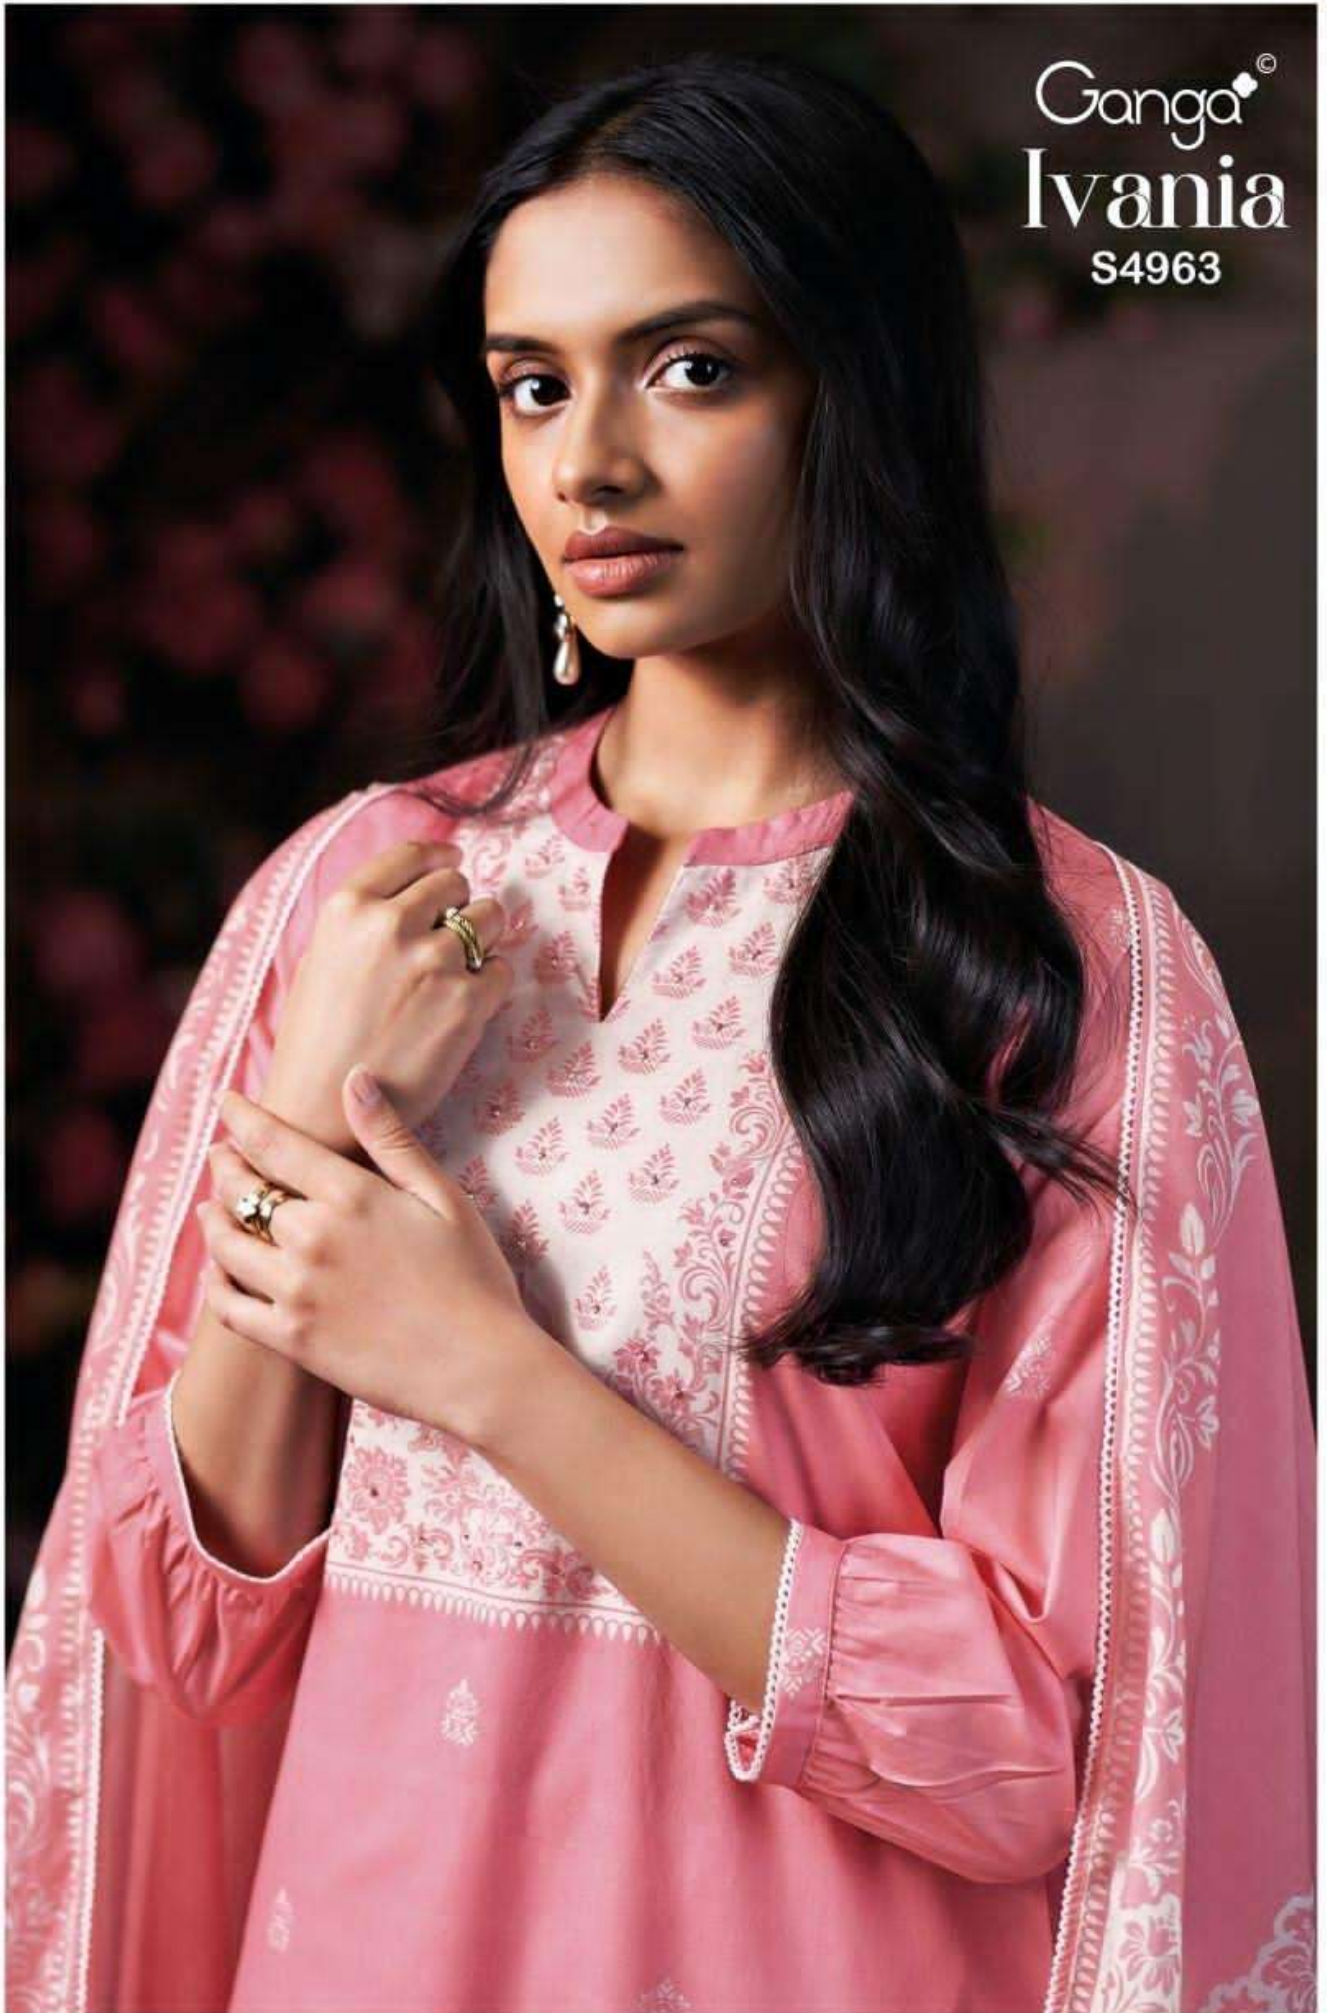

Ganga®
Ivania
S4963