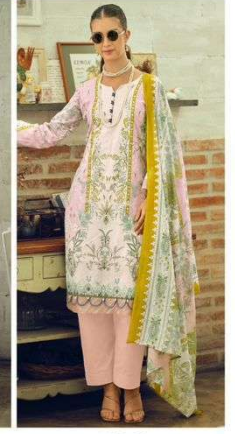

3903

LIGHT & LUXE SUMMER 2028

ISHAAL  
PRINTS

40009

**ISHAAL**  
PRINTS

*Presenting a fresh version of six yards, which is indeed a must-have for your traditional wardrobe.*

**3905**

ISHAAL  
PRINTS

EFFORTLESS SUMMER WEAR 2026

3902

3903

3905

40006

40007

40009

3908

40001

40002

40010

KHAAL  
PRINTS

Gulmohar  
COMBO