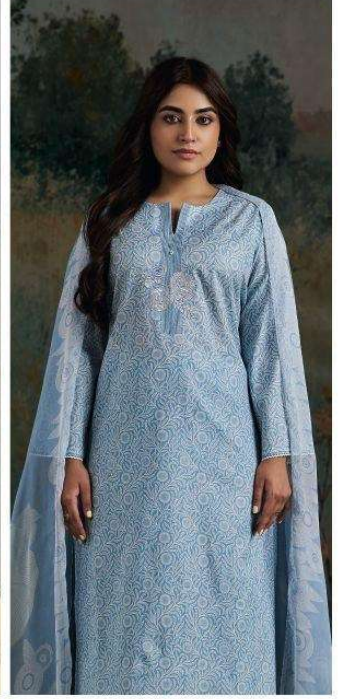

Ganga®

DARVIKAA
S4940

S4940-D

Ganga®

DARVIKAA
S4940

S4940-A

S4940-B

S4940-C

S4940-D

Ganga®
DARVIKAA
S4940-A/B/C/D

Ganga®

Ganga®
DARVIKAA
S4940

DARVIKAA
S4940

—DESCRIPTION—

~TOP~

PREMIUM COTTON PRINTED WITH EMBROIDERY
ON NECK, BUTTON WORK, CROCHET LACE ON
DAMAN & SLEEVES.