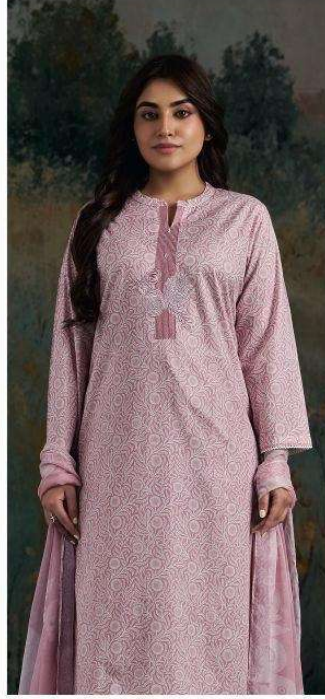

Ganga®

DARVIKAA
S4940

S4940-D

Ganga®

DARVIKAA
S4940

S4940-A

S4940-B

S4940-C

S4940-D

Ganga®
DARVIKAA
S4940-A/B/C/D

Ganga®

Ganga®
DARVIKAA
S4940

DARVIKAA
S4940

—DESCRIPTION—

~TOP~

PREMIUM COTTON PRINTED WITH EMBROIDERY
ON NECK, BUTTON WORK, CROCHET LACE ON
DAMAN & SLEEVES.