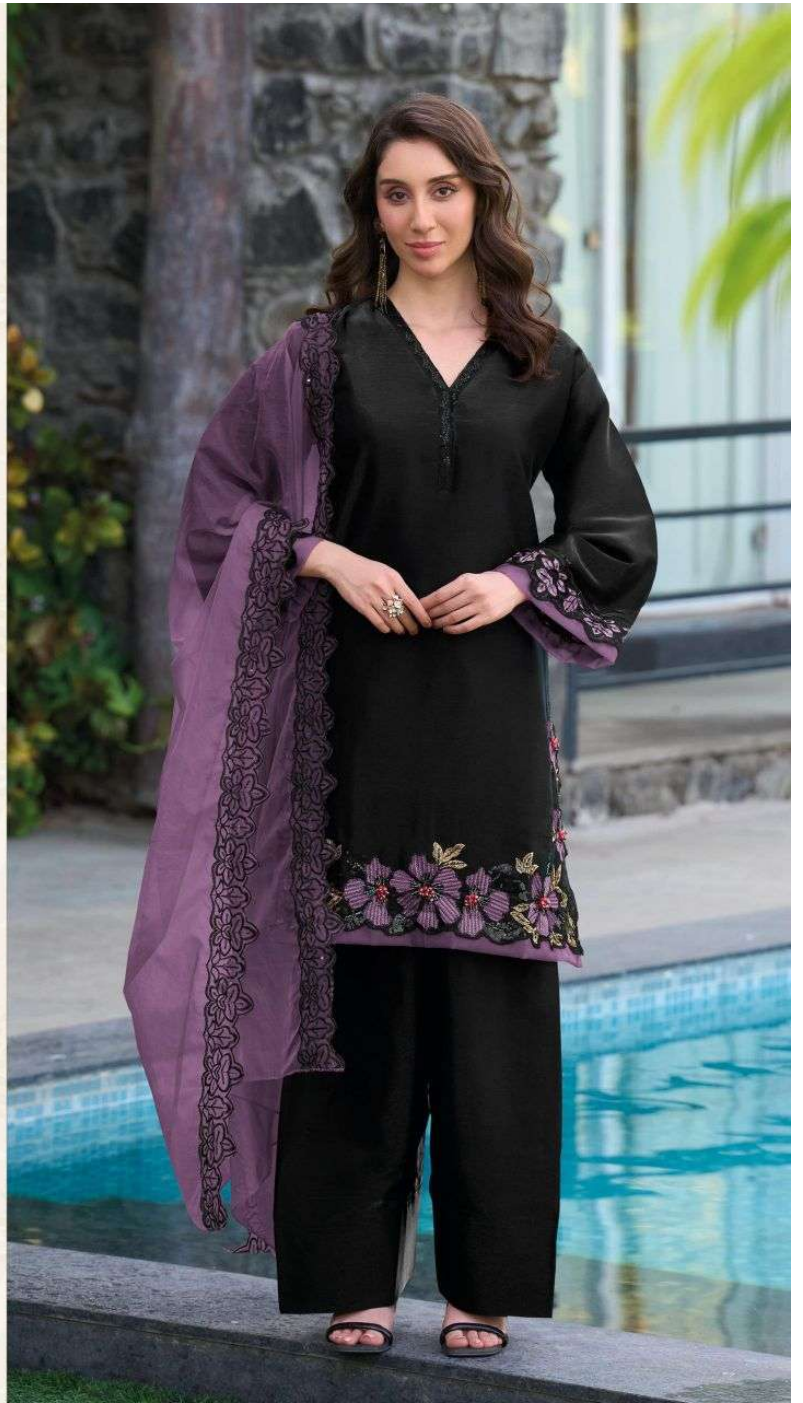

SR-2427 C

READY MADE
COLLECTION

CARE INSTRUCTIONS

- DO NOT USE ANY TYPE OF BLEACH OR STAIN REMOVING CHEMICALS
- DO NOT OVER EXPOSE DAMP FABRIC TO STRONG SUNLIGHT
- IRON AT MODERATE TEMPERATURE