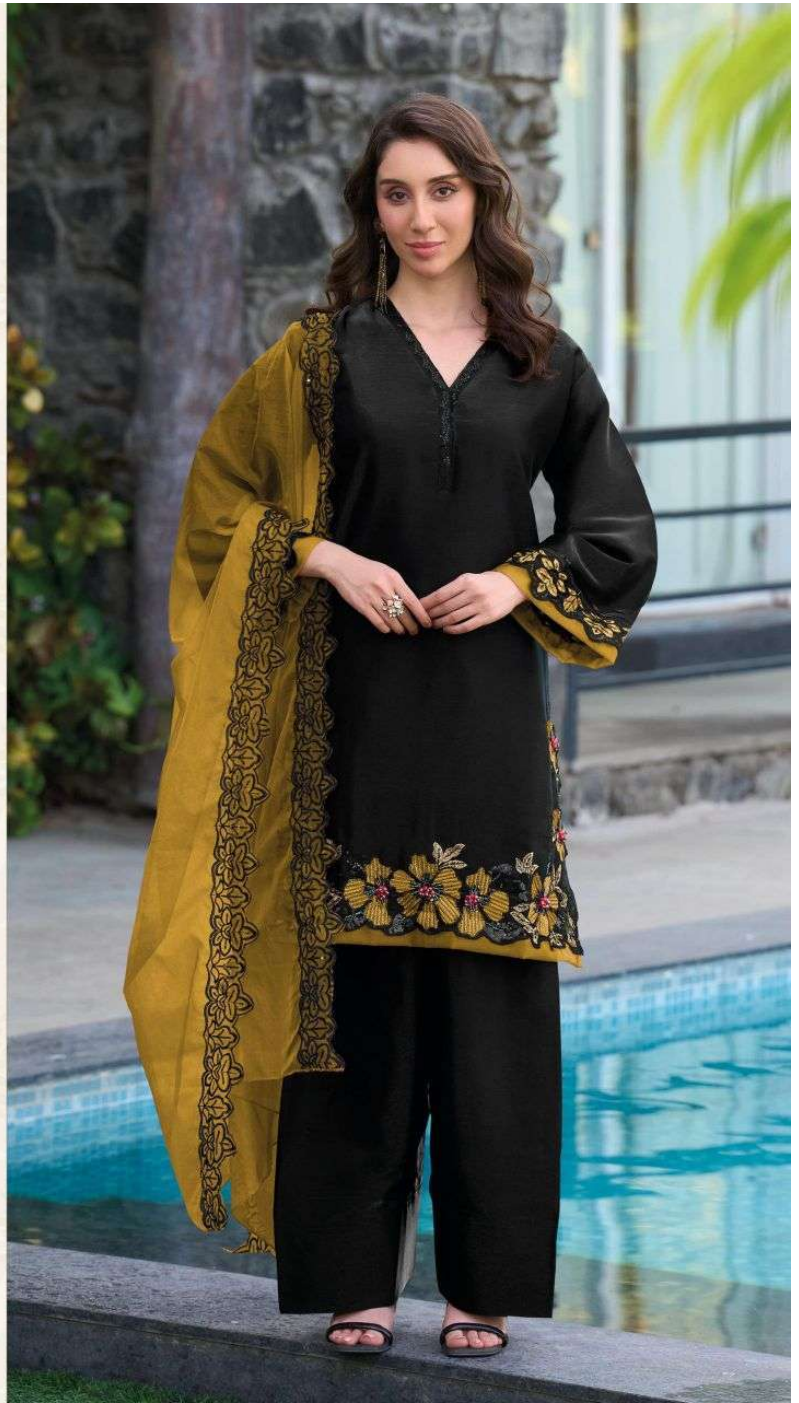

READY MADE  
COLLECTION

SR-2427

SR-2427 D

READY MADE  
COLLECTION

CARE INSTRUCTIONS

- DO NOT USE ANY TYPE OF BLEACH OR STAIN REMOVING CHEMICALS
- DO NOT OVER EXPOSE DAMP FABRIC TO STRONG SUNLIGHT
- IRON AT MODERATE TEMPERATURE