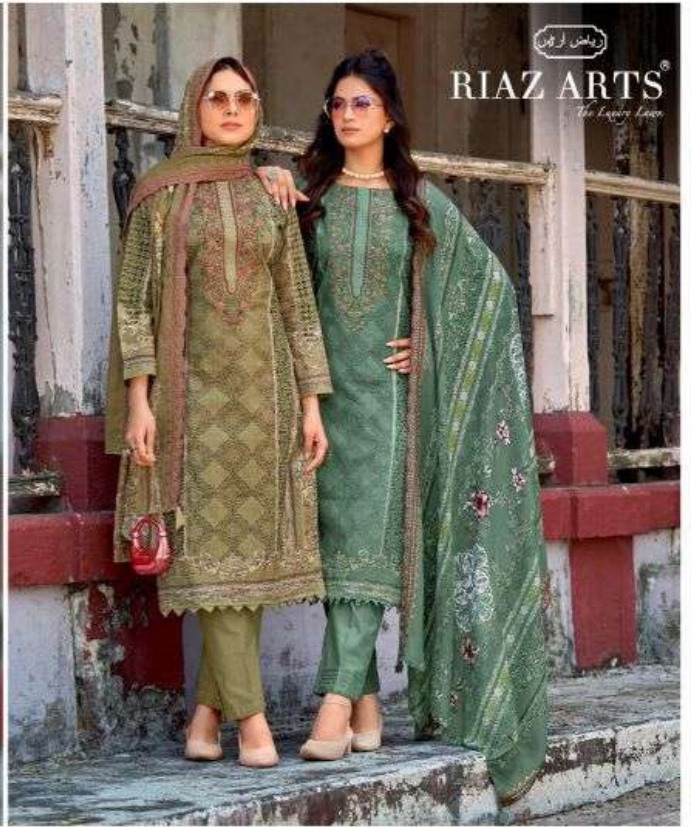

Fresh, airy, and graceful — a true expression of summer style.

ریاض آرٹس
RIAZ ARTS
The Luxury Lane

- ❖ EMB ❖ : KASHMIRI HEAVY PANEL EMB & DUPATTA SCALPING CUTWORK EMB
- ❖ TDP ❖ : LAWN COTTON DIGITAL PRINT 2.5 MTR APPROX
- ❖ DUPATTA ❖ : COTTAN MALMAL PRINTED 2.25 MITTER APPROX
- ❖ BOTTOM ❖ : LAWN COTTON DYED 2.5 MITTER APPROX