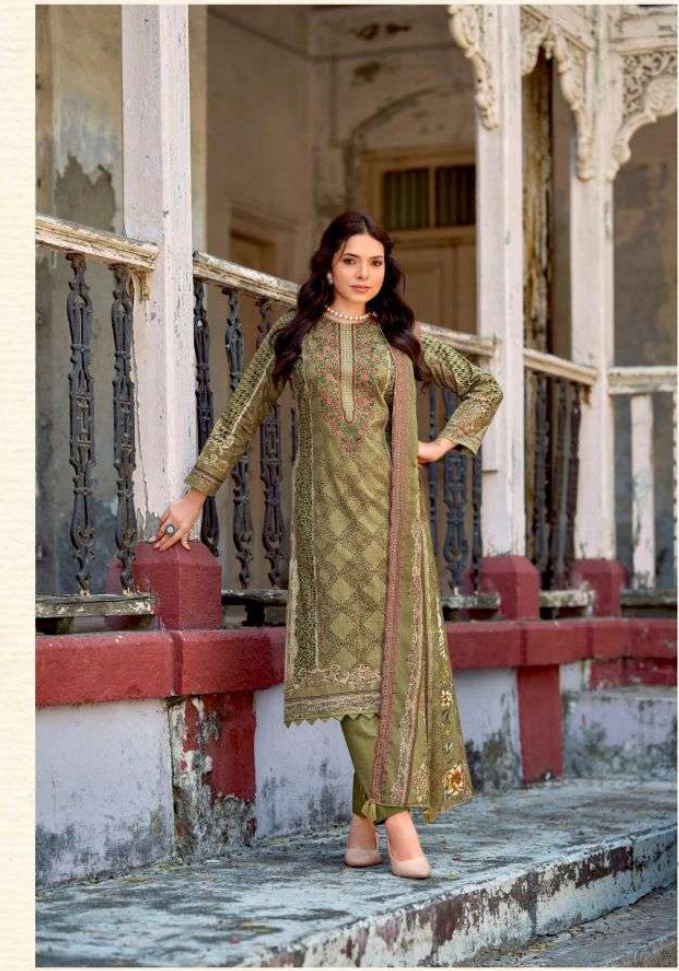

ریاض آرٹس

RIAZ ARTS®
The Luxury Lane

Light Luxury

1004

Designed for warm days, soft breezes, and radiant elegance.

ریاض آرٹس
RIAZ ARTS
The Luxury Lane

Soft Sunshine

Fresh, airy, and graceful — a true expression of summer style.

Fresh, airy, and graceful — a true expression of summer style.

ریاض آرٹس
RIAZ ARTS
The Luxury Lane

- ❖ EMB ❖ : KASHMIRI HEAVY PANEL EMB & DUPATTA SCALPING CUTWORK EMB
- ❖ TDP ❖ : LAWN COTTON DIGITAL PRINT 2.5 MTR APPROX
- ❖ DUPATTA ❖ : COTTAN MALMAL PRINTED 2.25 MITTER APPROX
- ❖ BOTTOM ❖ : LAWN COTTON DYED 2.5 MITTER APPROX