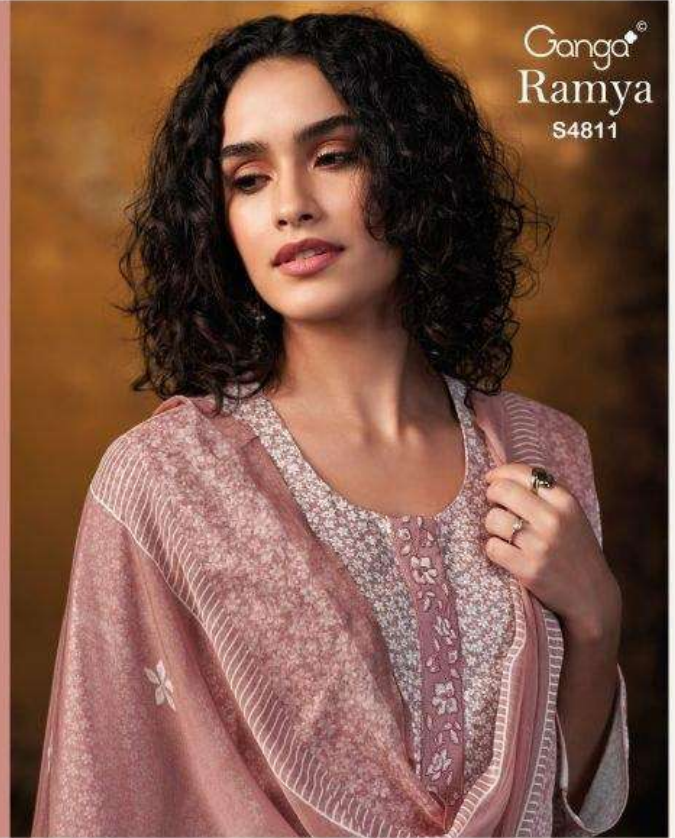

Ganga[®]

S4811-B

Ganga[®]
S4811-C

Ganga®

Ganga®
Ramya
S4811

Ramya
S4811

—DESCRIPTION—

~TOP~

PREMIUM COTTON PRINTED WITH EMBROIDERY,
CUT WORK, EMBROIDERY LACE ON NECK.

~BOTTOM~

PREMIUM COTTON SOLID COLOR

~DUPATTA~

PREMIUM PURE CHIFFON PRINTED.

WHOLESALE PRICE
1640/- EACH+GST(EXTRA)

HSN CODE- 520851