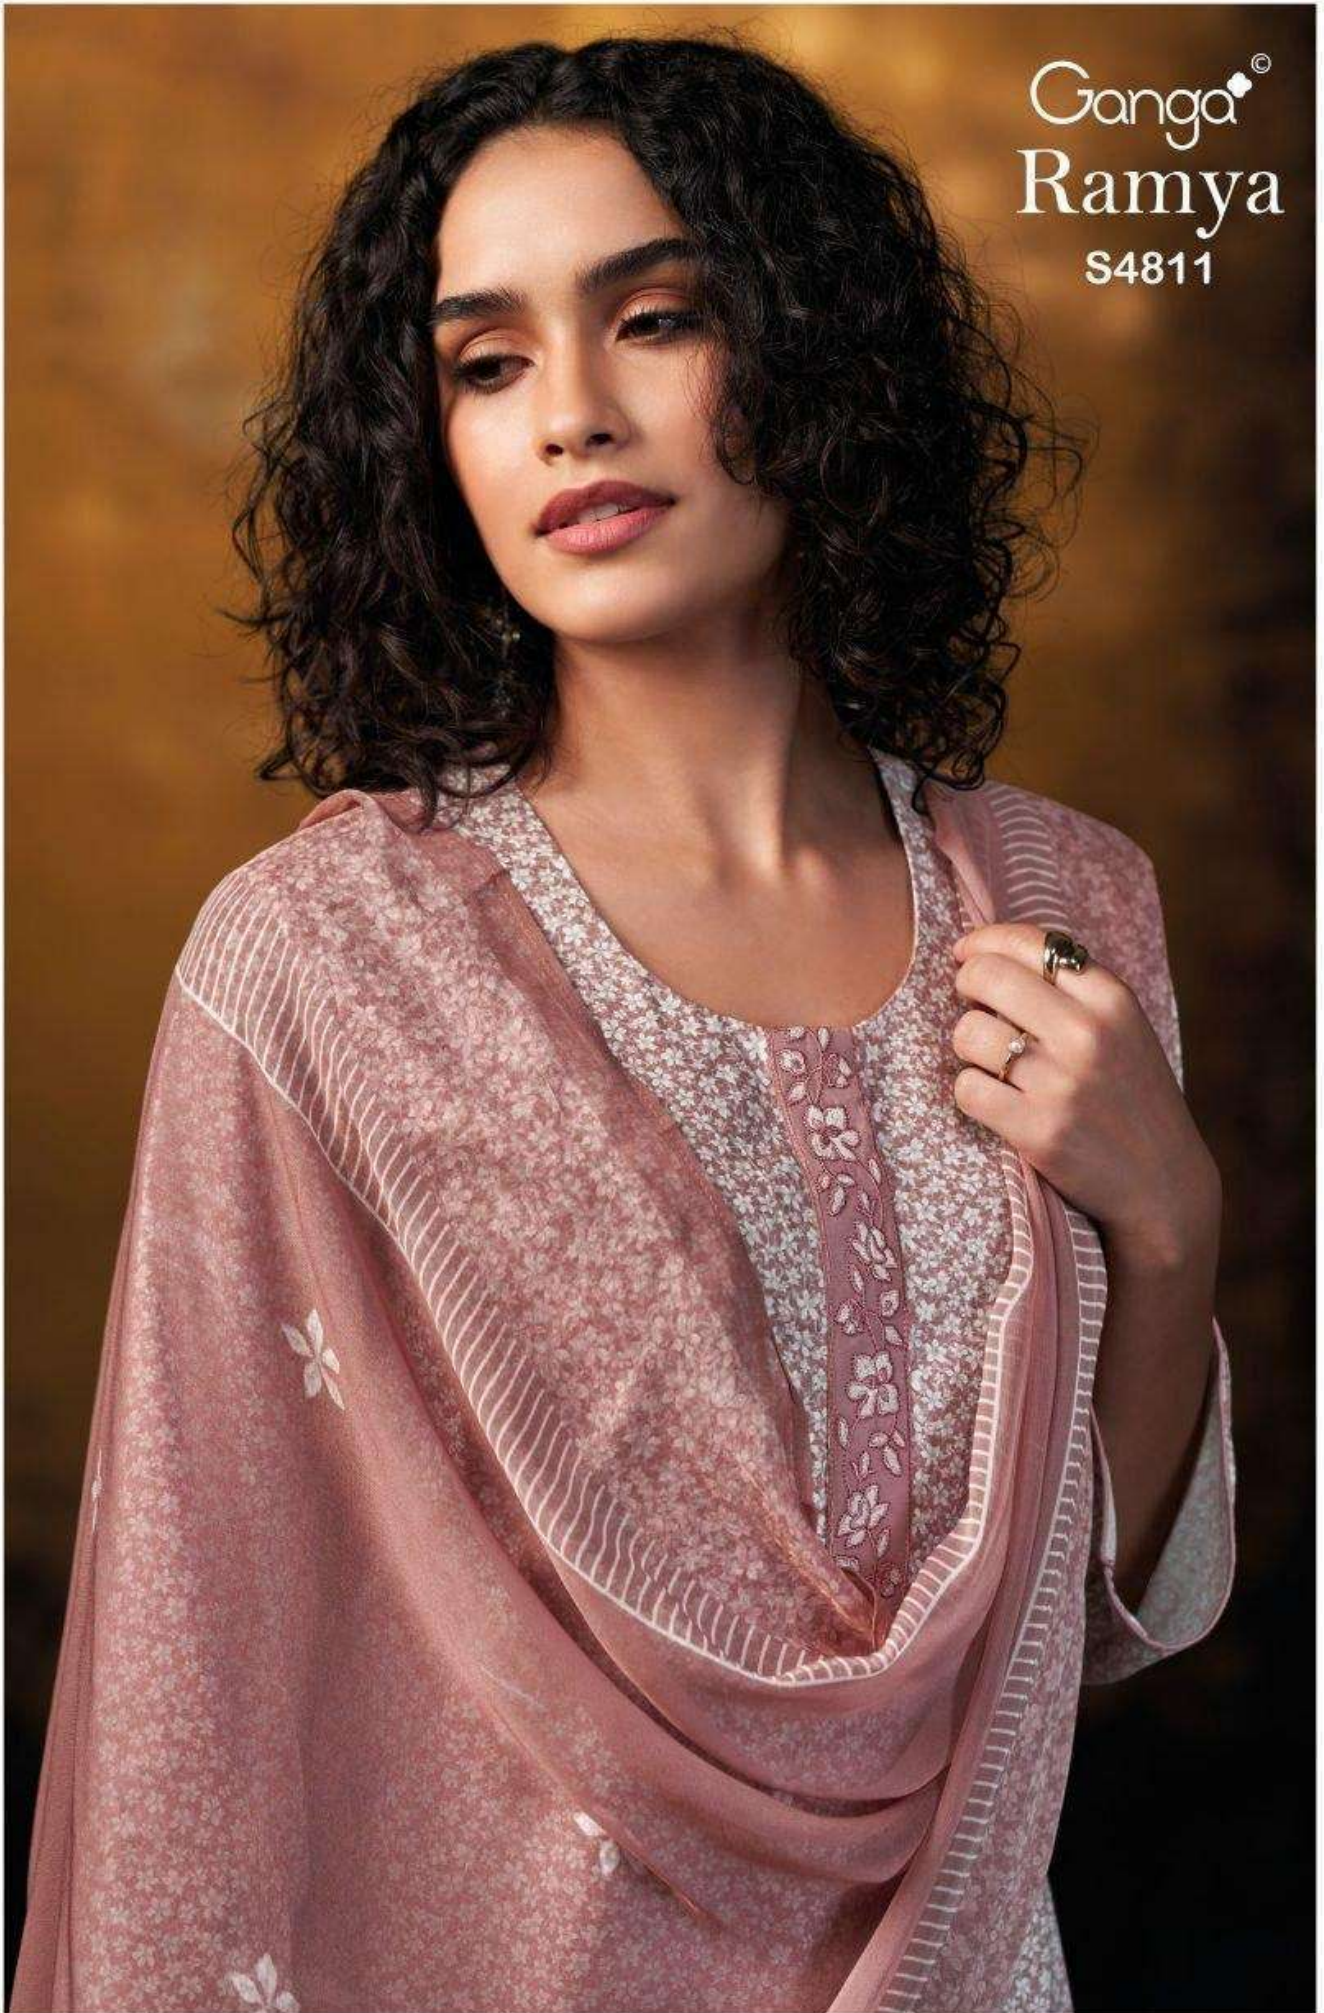

Ganga[®]
Ramya
S4811

Ganga[®]
S4811-A

S4811-A

S4811-B

S4811-C

S4811-D

Ganga®
Ramya
S4811- A/B/C/D

Ganga[®]
S4811-D

PREMIUM COTTON PRINTED WITH EMBROIDERY,
CUT WORK, EMBROIDERY LACE ON NECK.

~BOTTOM~

PREMIUM COTTON SOLID COLOR

~DUPATTA~

PREMIUM PURE CHIFFON PRINTED.

WHOLESALE PRICE
1640/- EACH+GST(EXTRA)

HSN CODE- 520851