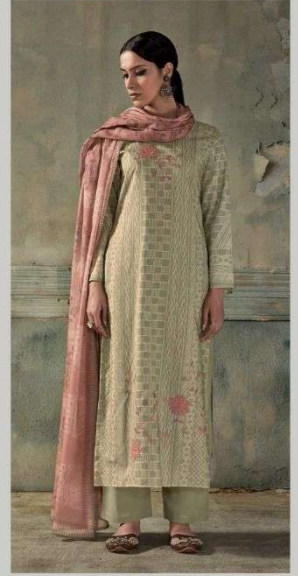

15471-B

15471-C

15471-D

Omtex[®]
REFINING ETHNICITY

SOHNI

DESIGN	PRICE	DESCRIPTION
15471-A	1495/-	TOP
15471-B	1495/-	PREMIUM LAWN COTTON DIGITAL PRINT WITH EMBROIDERY & PATCH WORK
15471-C	1495/-	BOTTOM
15471-D	1495/-	PREMIUM LAWN COTTON
		DUPATTA
		MAL CHANDERI DIGITAL PRINT