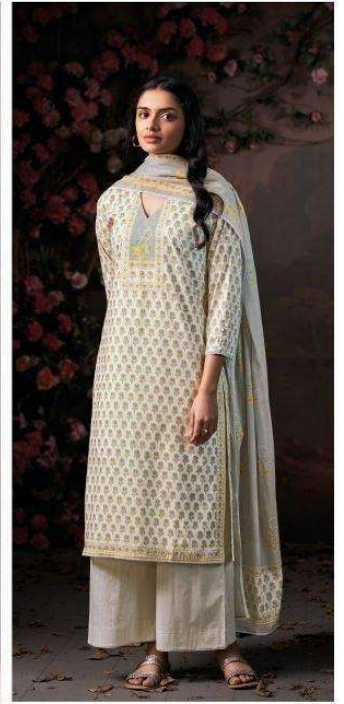

Ganga[®]

S4962-B

S4962-A

S4962-B

S4962-C

S4962-D

Ganga[®]
Hiranshi
S4962- A/B/C/D

Ganga[®]

S4962-D

Ganga®

Hiranshi
S4962

Ganga®
Hiranshi
S4962

DESCRIPTION

~TOP~

PREMIUM COTTON PRINTED WITH HAND WORK,
CROCHET LACE ON DAMAN & SLEEVES.

~BOTTOM~