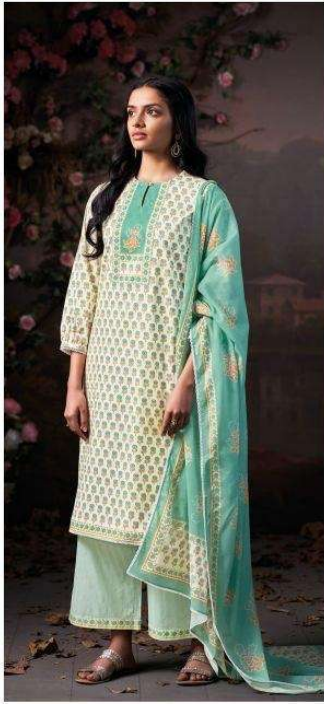

Ganga[®]

S4962-B

S4962-A

S4962-B

S4962-C

S4962-D

Ganga[®]
Hiranshi
S4962- A/B/C/D

Ganga[®]

S4962-D

Ganga®

Hiranshi
S4962

Ganga®
Hiranshi
S4962

DESCRIPTION

~TOP~

PREMIUM COTTON PRINTED WITH HAND WORK,
CROCHET LACE ON DAMAN & SLEEVES.

~BOTTOM~