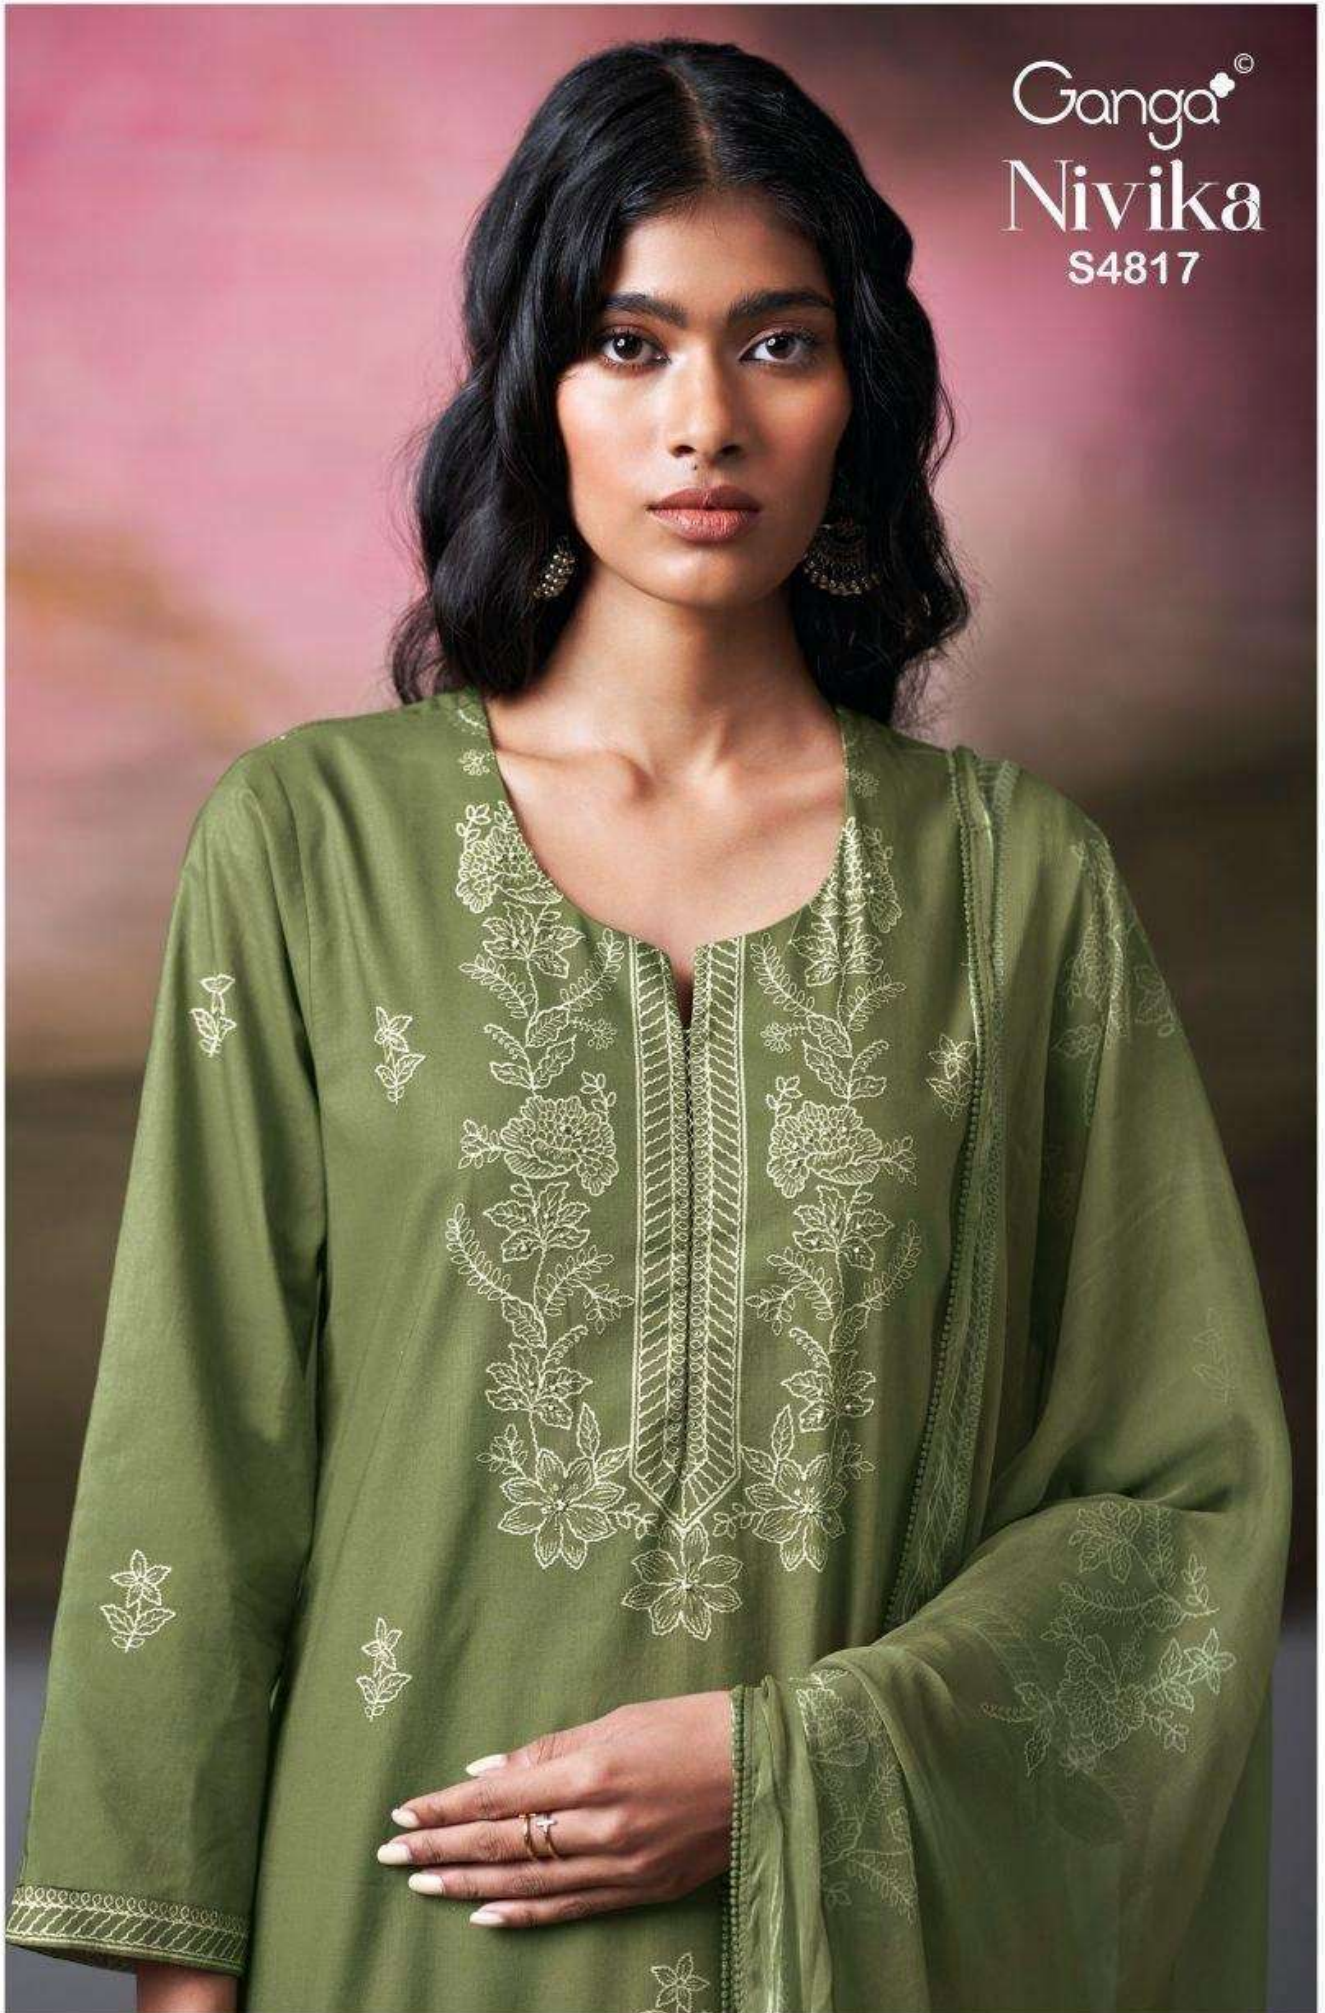

Ganga[®]
Nivika
S4817

Ganga[®]
Nivika
S4817

Ganga®

Ganga®
Nivika
S4817

Nivika
S4817

DESCRIPTION

~TOP~

PREMIUM COTTON PRINTED WITH HAND WORK, SWAROVSKI WORK, SCHIFFLI EMBROIDERY LACE ON DAMAN & SLEEVES.

~BOTTOM~

PREMIUM COTTON SOLID COLOR

~DUPATTA~

PREMIUM PURE CHIFFON PRINTED WITH SCHIFFLI EMBROIDERY LACE BORDER.

WHOLESALE PRICE
1640/- EACH+GST(EXTRA)

HSN CODE- 520851

MOQ : 64 PCS

TOTAL SUITS-04