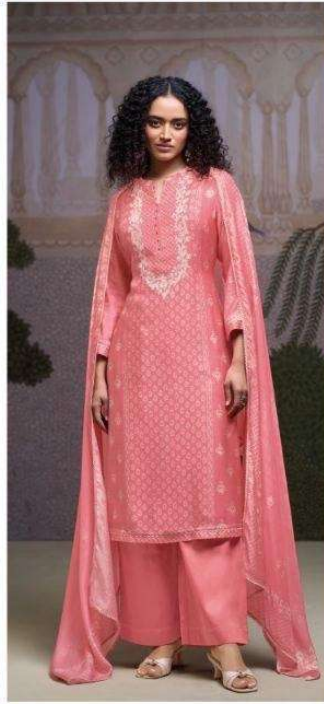

S4337-B

Ganga®
Varesha
S4337- A/B/C/D