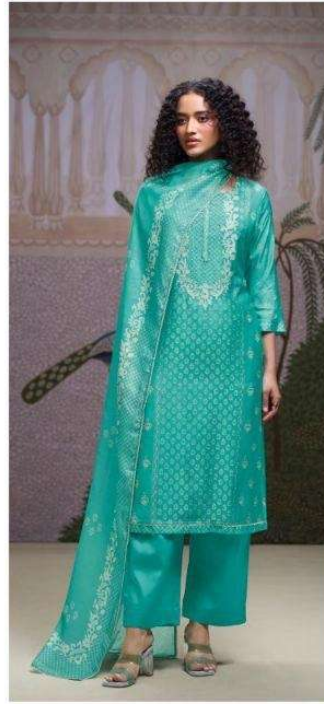

S4337-C

Ganga®
Varesha
S4337- A/B/C/D