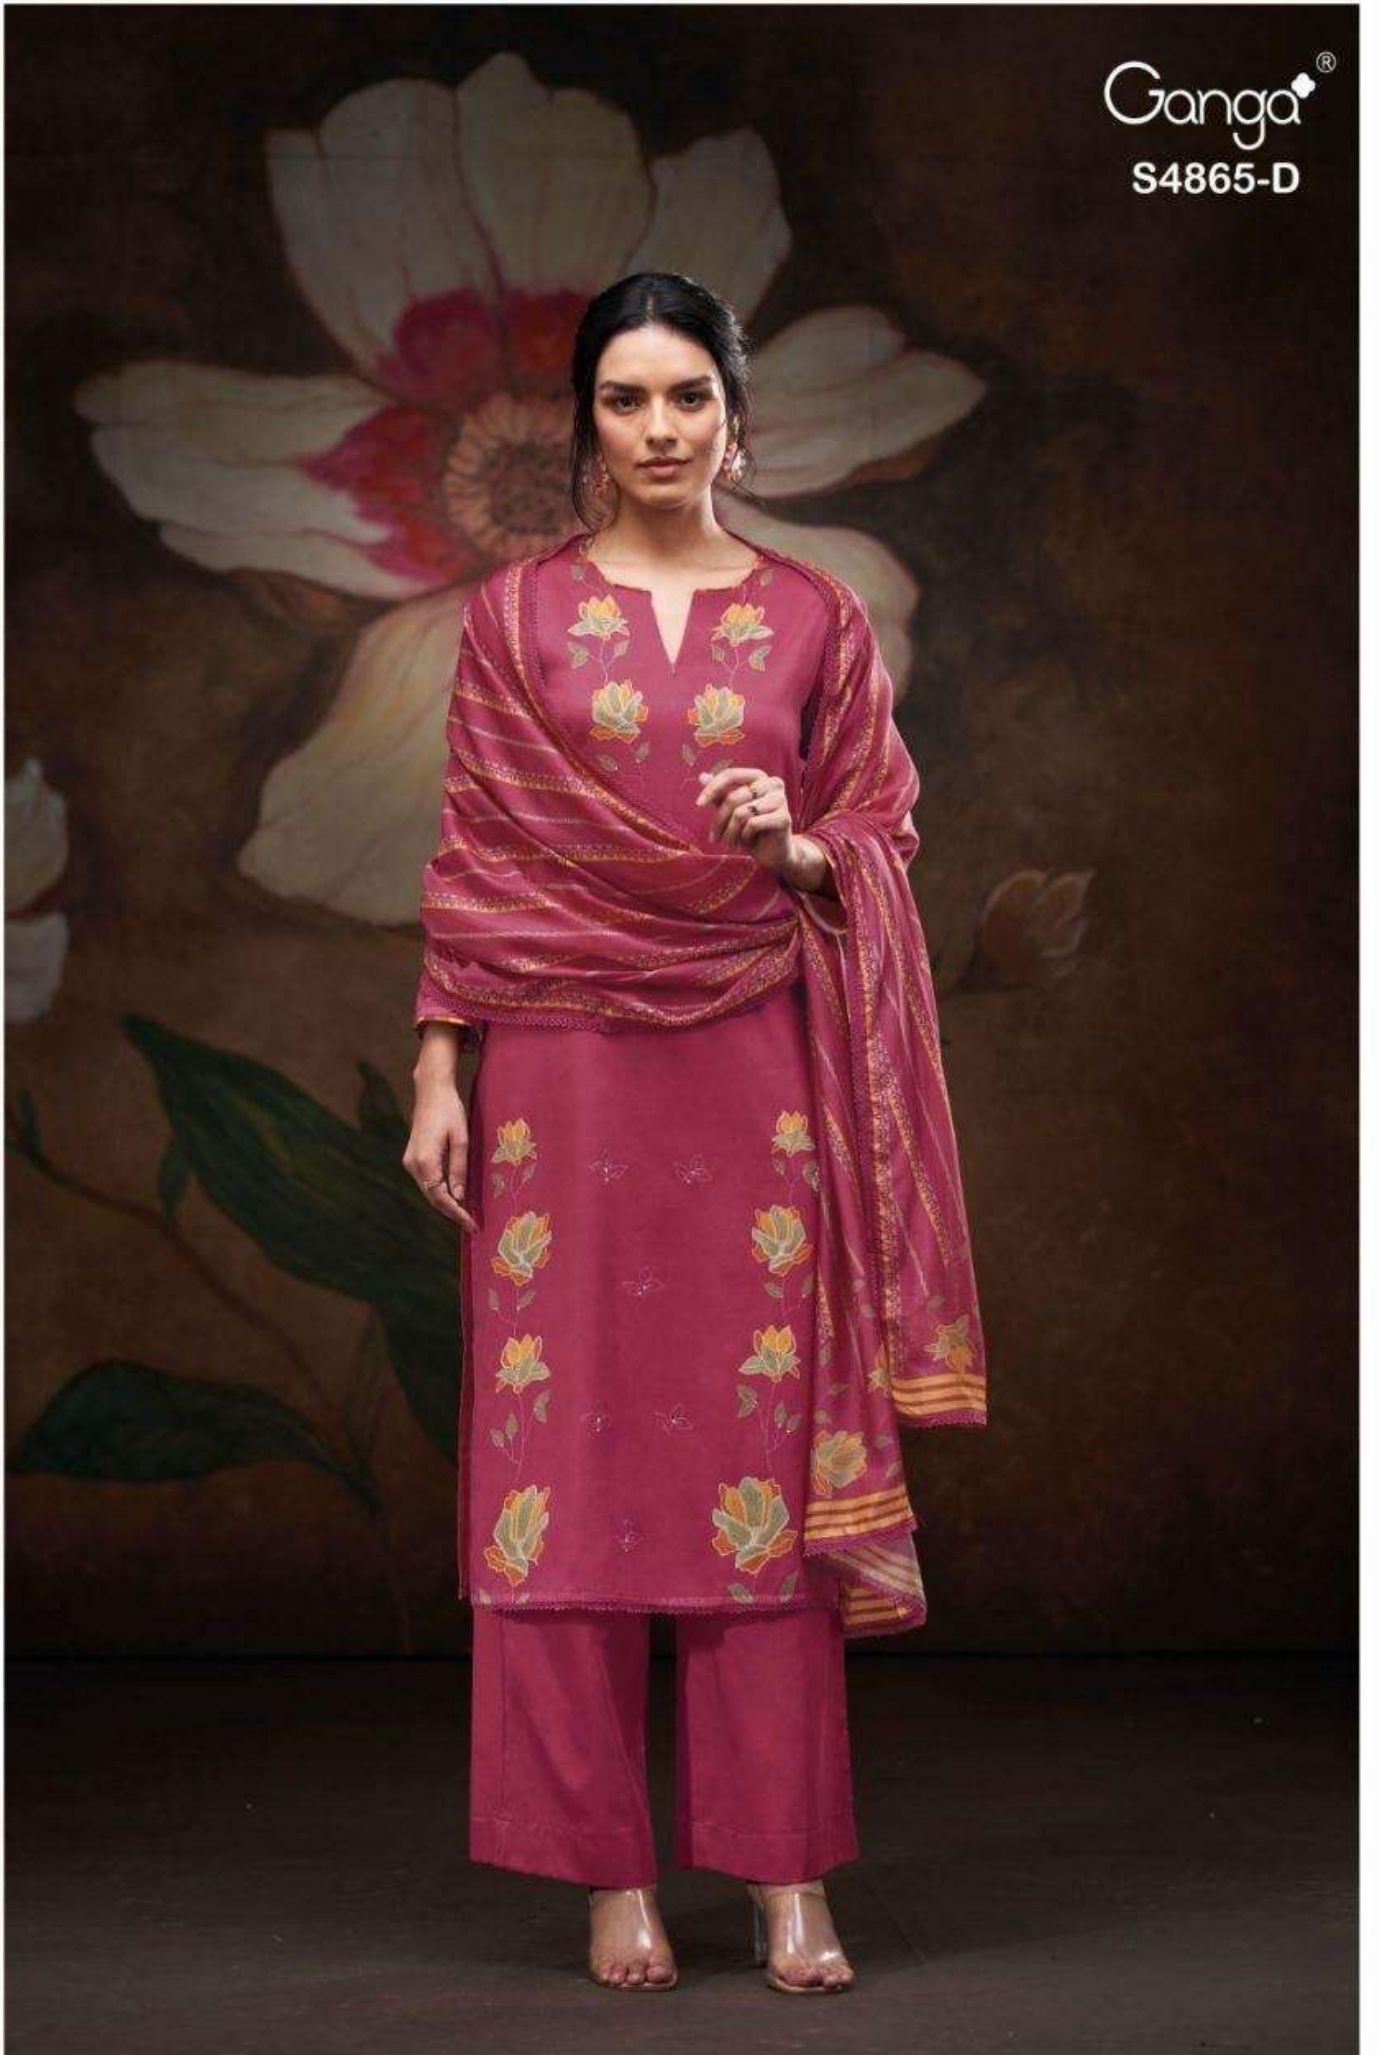

Ganga®
S4865-D