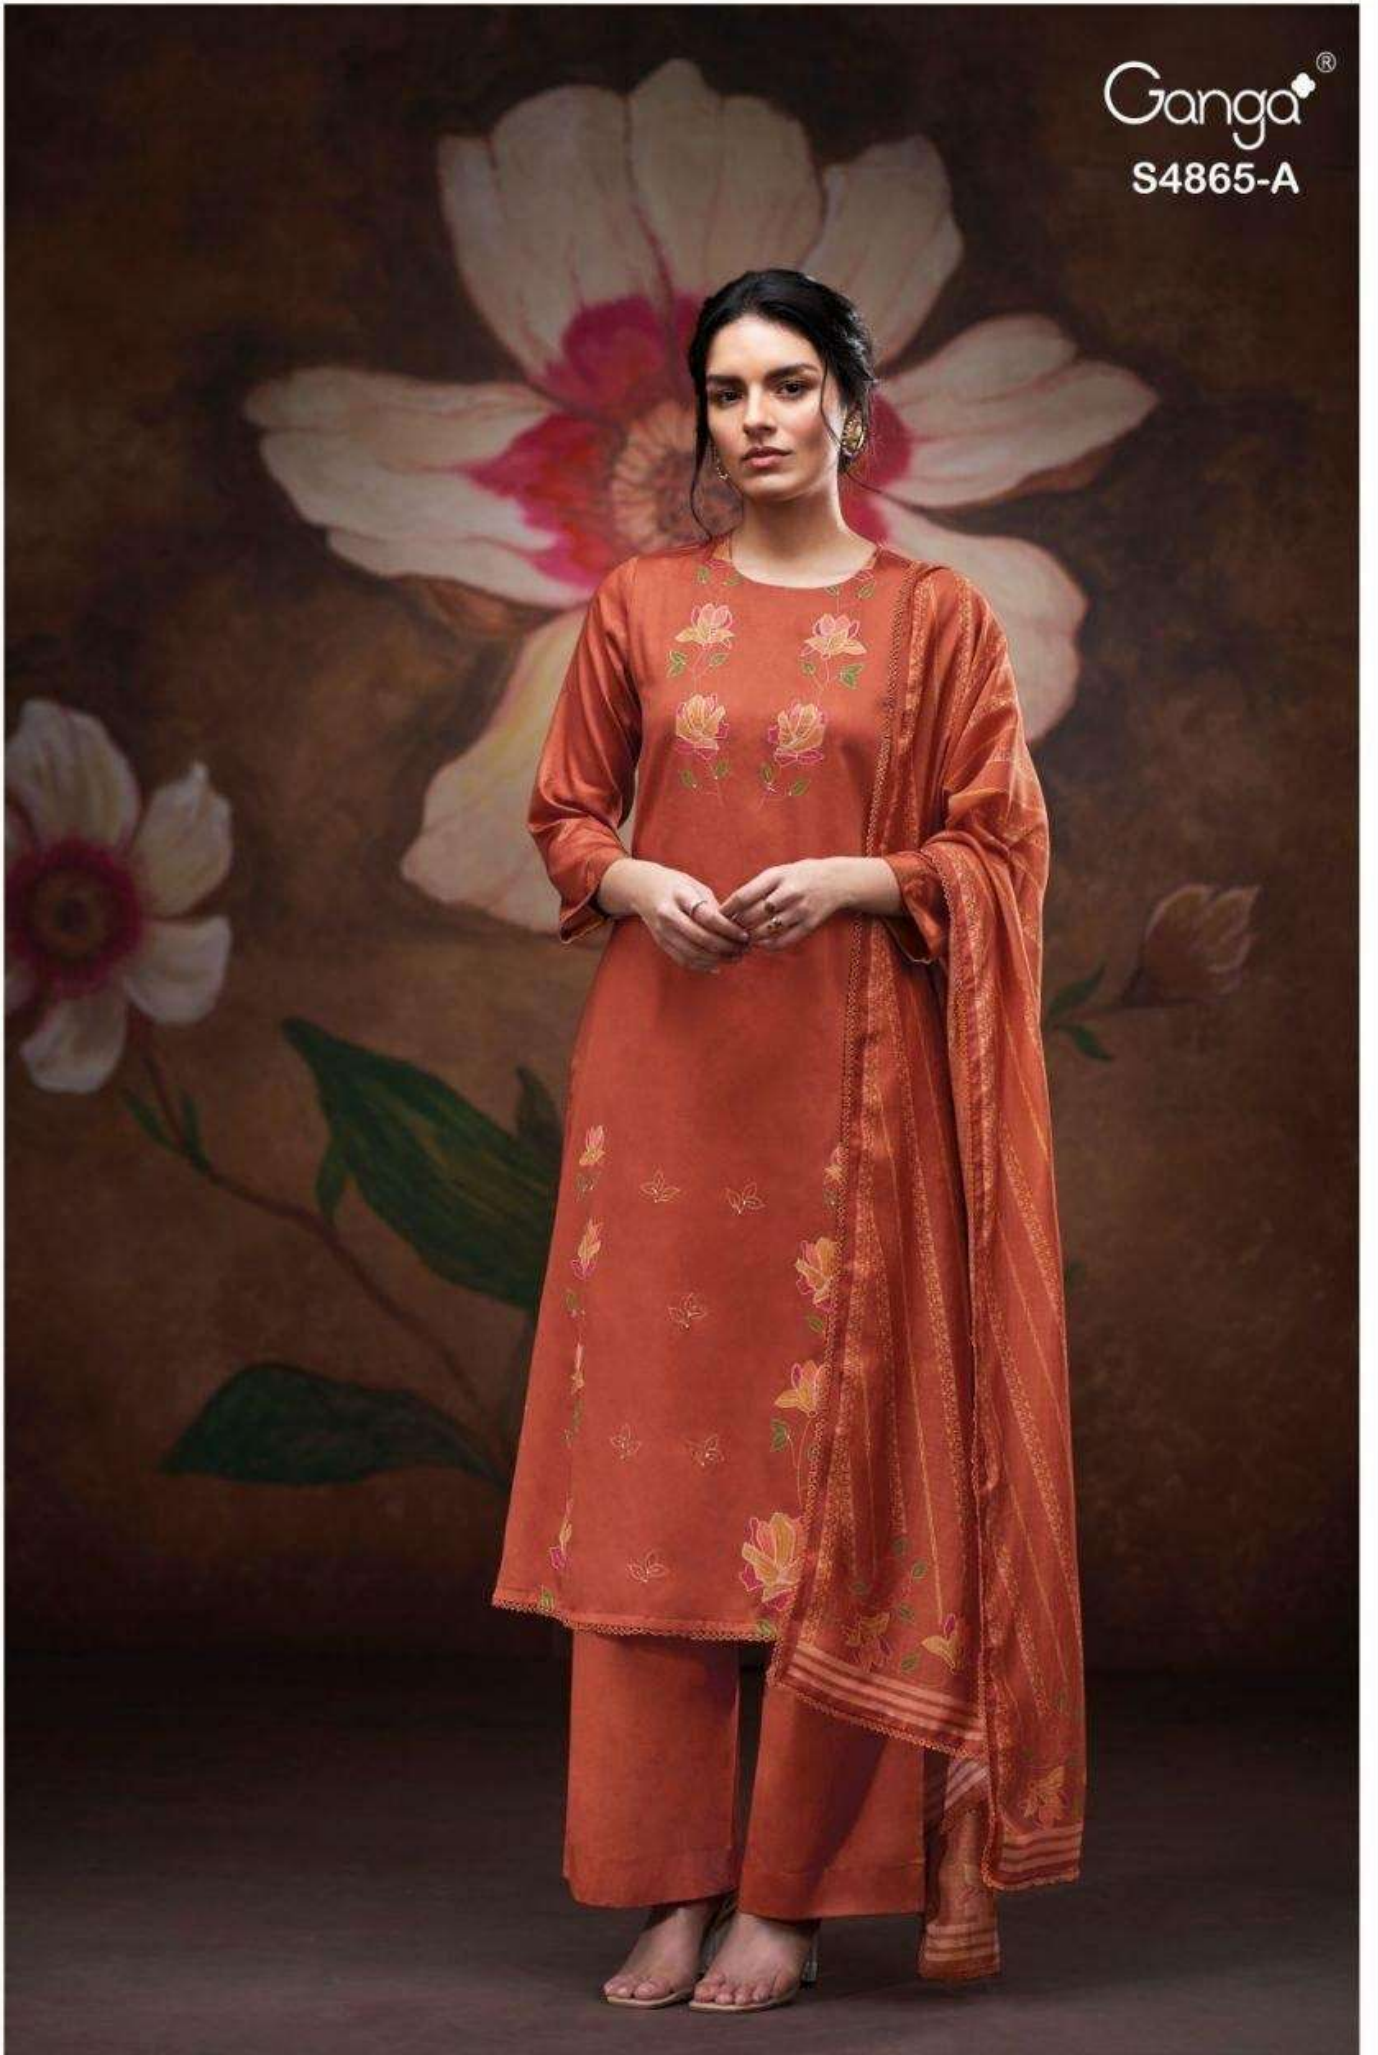

Ganga®
S4865-A