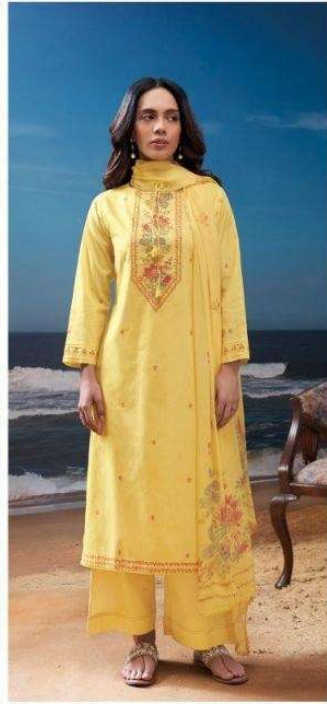

S4736-B

Ganga®
Alyara
S4736- A/B/C/D