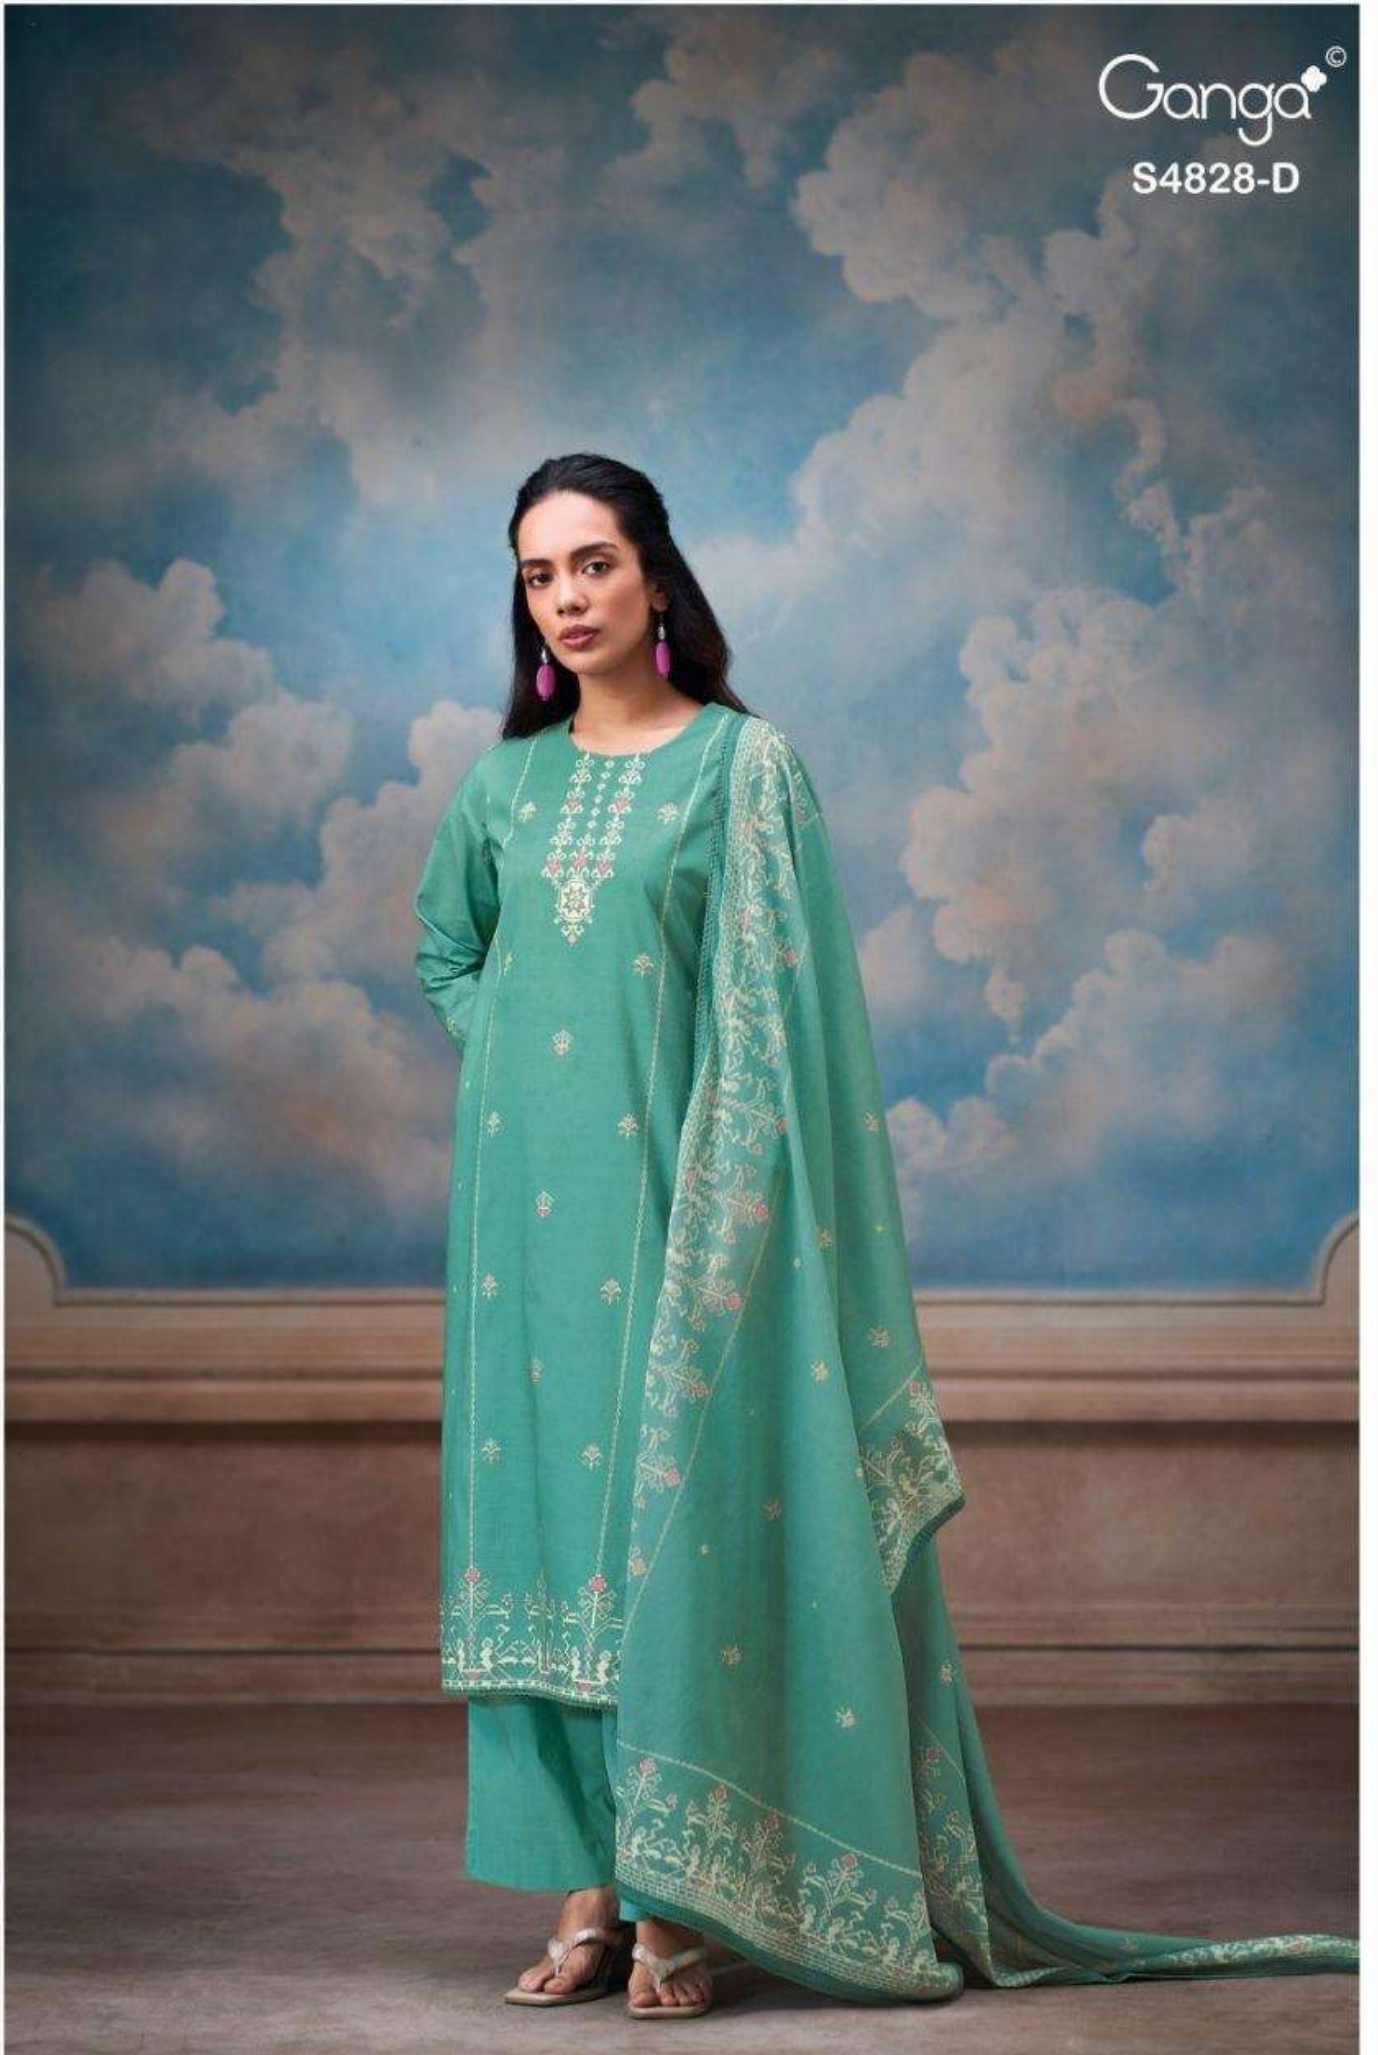

Ganga®
S4828-D