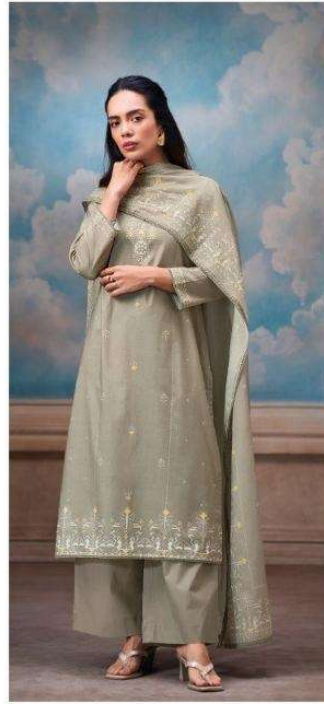

Ganga[®]
Riyanshi
S4828

Ganga[®]

S4828-A

S4828-A

S4828-B

S4828-C

S4828-D

Ganga®
Riyanshi
S4828- A/B/C/D

PREMIUM COTTON PRINTED WITH HAND WORK,
CROCHET LACE BORDER ON DAMAN & SLEEVES.

~BOTTOM~

PREMIUM COTTON SOLID COLOR

~DUPATTA~

PREMIUM COTTON MUL PRINTED WITH CROCHET
LACE BORDER.

WHOLESALE PRICE
1590/- EACH+GST(EXTRA)