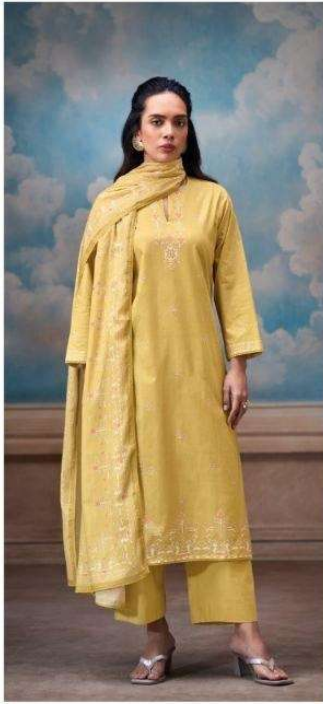

Ganga[®]
Riyanshi
S4828

Ganga[®]

S4828-A

S4828-A

S4828-B

S4828-C

S4828-D

Ganga®
Riyanshi
S4828- A/B/C/D

PREMIUM COTTON PRINTED WITH HAND WORK,
CROCHET LACE BORDER ON DAMAN & SLEEVES.

~BOTTOM~

PREMIUM COTTON SOLID COLOR

~DUPATTA~

PREMIUM COTTON MUL PRINTED WITH CROCHET
LACE BORDER.

WHOLESALE PRICE
1590/- EACH+GST(EXTRA)