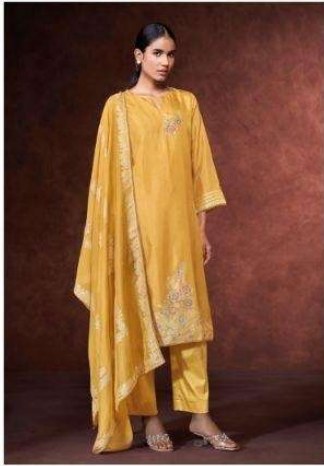

Ganga[®]
Phaevi
S5035

Ganga[®]
S5035-A

S5035-A

S5035-B

S5035-D

S5035-E

S5035-C

Ganga[®]
Phaevi
S5035- A/B/C/D/E

Ganga[®]
Phaevi
S5035

Ganga®

Ganga®
Phaevi
S5035

Phaevi
S5035

—DESCRIPTION—

~TOP~

PREMIUM PURE VISCOSE WOVEN SILK JACQUARD
WITH HAND EMBROIDERY, CROCHET LACE ON DAMAN
& SLEEVES.

~BOTTOM~

PREMIUM SILK SATIN SOLID COLOR.

~DUPATTA~

PREMIUM PURE VISCOSE WOVEN SILK JACQUARD
WITH CROCHET LACE BORDER.

WHOLESALE PRICE
1999/- EACH+GST(EXTRA)

HSN CODE- 540834

MOQ : 64 PCS

TOTAL SUITS-05

Ganga[®]
S5035-C