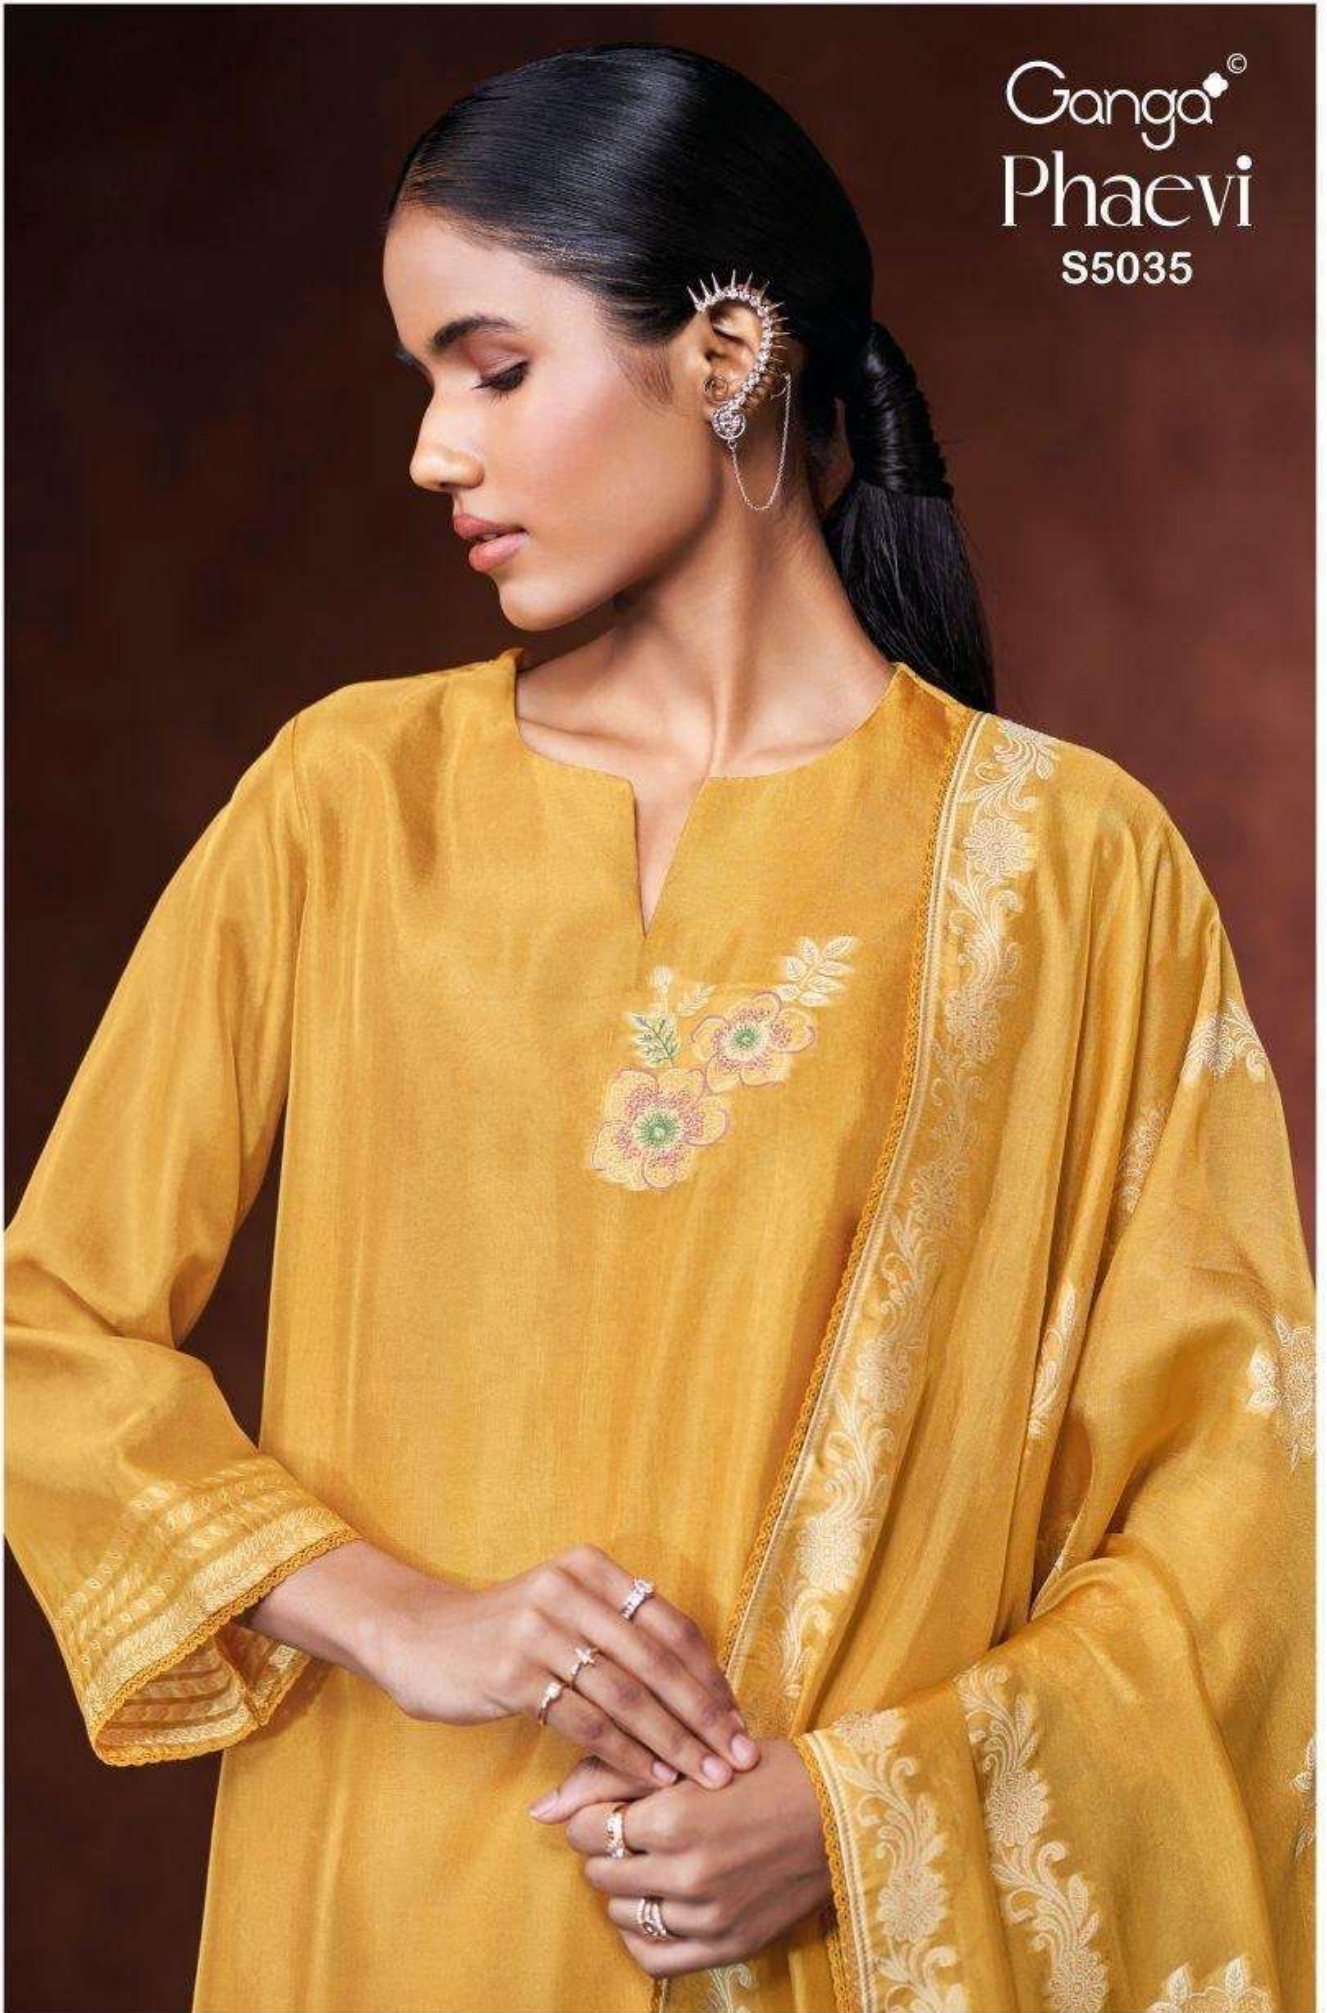

Ganga[®]
Phaevi
S5035

Ganga[®]
S5035-A

S5035-A

S5035-B

S5035-D

S5035-E

S5035-C

Ganga[®]
Phaevi
S5035- A/B/C/D/E

Ganga[®]
Phaevi
S5035

Ganga®

Ganga®
Phaevi
S5035

Phaevi
S5035

—DESCRIPTION—

~TOP~

PREMIUM PURE VISCOSE WOVEN SILK JACQUARD
WITH HAND EMBROIDERY, CROCHET LACE ON DAMAN
& SLEEVES.

~BOTTOM~

PREMIUM SILK SATIN SOLID COLOR.

~DUPATTA~

PREMIUM PURE VISCOSE WOVEN SILK JACQUARD
WITH CROCHET LACE BORDER.

WHOLESALE PRICE
1999/- EACH+GST(EXTRA)

HSN CODE- 540834

MOQ : 64 PCS

TOTAL SUITS-05

Ganga[®]
S5035-C