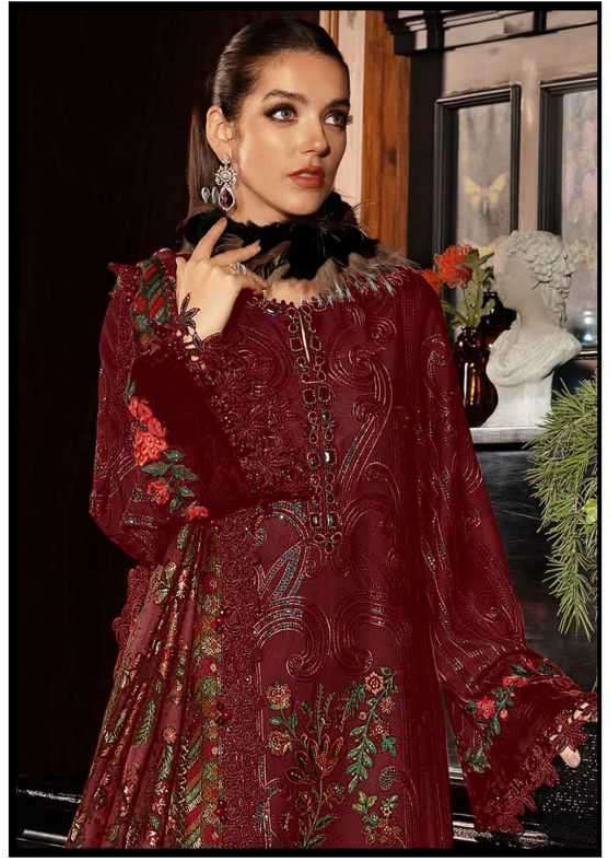

ELAN^{TM}
STUDIO

**TOP - CAMBRIC LAWN COTTON HEAVY
EMBROIDERED**

BOTTOM - CAMBRIC LAWN COTTON

**DUPATTA - COTTON DIGITAL PRINTED WITH
LACE**

E - 32 B