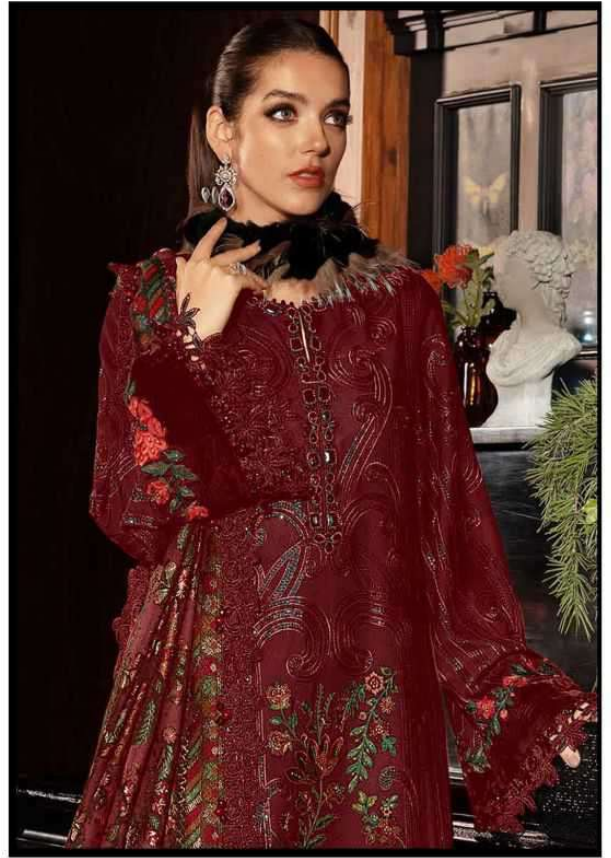

ELAN<sup>TM</sup>  
STUDIO

**TOP - CAMBRIC LAWN COTTON HEAVY  
EMBROIDERED**

**BOTTOM - CAMBRIC LAWN COTTON**

**DUPATTA - COTTON DIGITAL PRINTED WITH  
LACE**

E - 32 B

TOP - CAMBRIC LAWN COTTON HEAVY  
EMBROIDERED  
BOTTOM - CAMBRIC LAWN COTTON  
DUPATTA - COTTON DIGITAL PRINTED WITH  
LACE

E -32 A

E -32 B

E -32 C

E -32 D

ELAN<sup>TM</sup>  
STUDIO

**TOP - CAMBRIC LAWN COTTON HEAVY  
EMBROIDERED**

**BOTTOM - CAMBRIC LAWN COTTON**

**DUPATTA - COTTON DIGITAL PRINTED WITH  
LACE**

E - 32 C

ELAN™  
STUDIO

**TOP - CAMBRIC LAWN COTTON HEAVY  
EMBROIDERED**

**BOTTOM - CAMBRIC LAWN COTTON**

**DUPATTA - COTTON DIGITAL PRINTED WITH  
LACE**

E - 32 D

ELAN<sup>TM</sup>  
STUDIO

**TOP - CAMBRIC LAWN COTTON HEAVY  
EMBROIDERED**