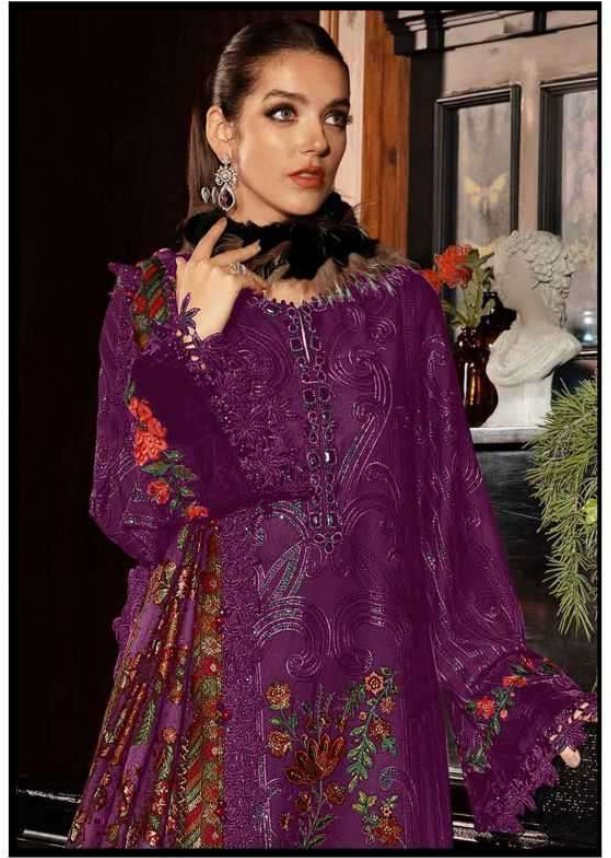

ELAN<sup>TM</sup>  
STUDIO

**TOP - CAMBRIC LAWN COTTON HEAVY  
EMBROIDERED**

**BOTTOM - CAMBRIC LAWN COTTON**

**DUPATTA - COTTON DIGITAL PRINTED WITH  
LACE**

E - 32 B

TOP - CAMBRIC LAWN COTTON HEAVY  
EMBROIDERED  
BOTTOM - CAMBRIC LAWN COTTON  
DUPATTA - COTTON DIGITAL PRINTED WITH  
LACE

E -32 A

E -32 B

E -32 C

E -32 D

ELAN<sup>TM</sup>  
STUDIO

**TOP - CAMBRIC LAWN COTTON HEAVY  
EMBROIDERED**

**BOTTOM - CAMBRIC LAWN COTTON**

**DUPATTA - COTTON DIGITAL PRINTED WITH  
LACE**

E - 32 C

ELAN™  
STUDIO

**TOP - CAMBRIC LAWN COTTON HEAVY  
EMBROIDERED**

**BOTTOM - CAMBRIC LAWN COTTON**

**DUPATTA - COTTON DIGITAL PRINTED WITH  
LACE**

E - 32 D

ELAN<sup>TM</sup>  
STUDIO

**TOP - CAMBRIC LAWN COTTON HEAVY  
EMBROIDERED**