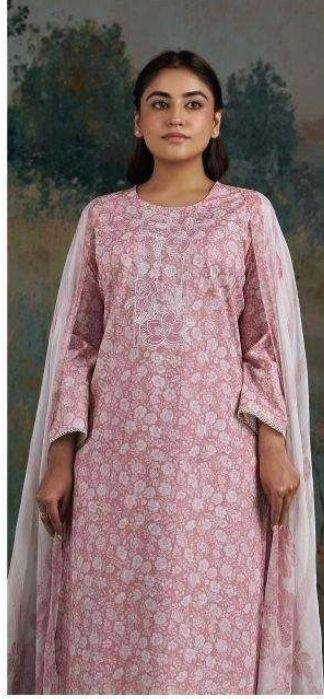

S4936-C

Ganga®
CHAITANA
S4936-A/B/C/D