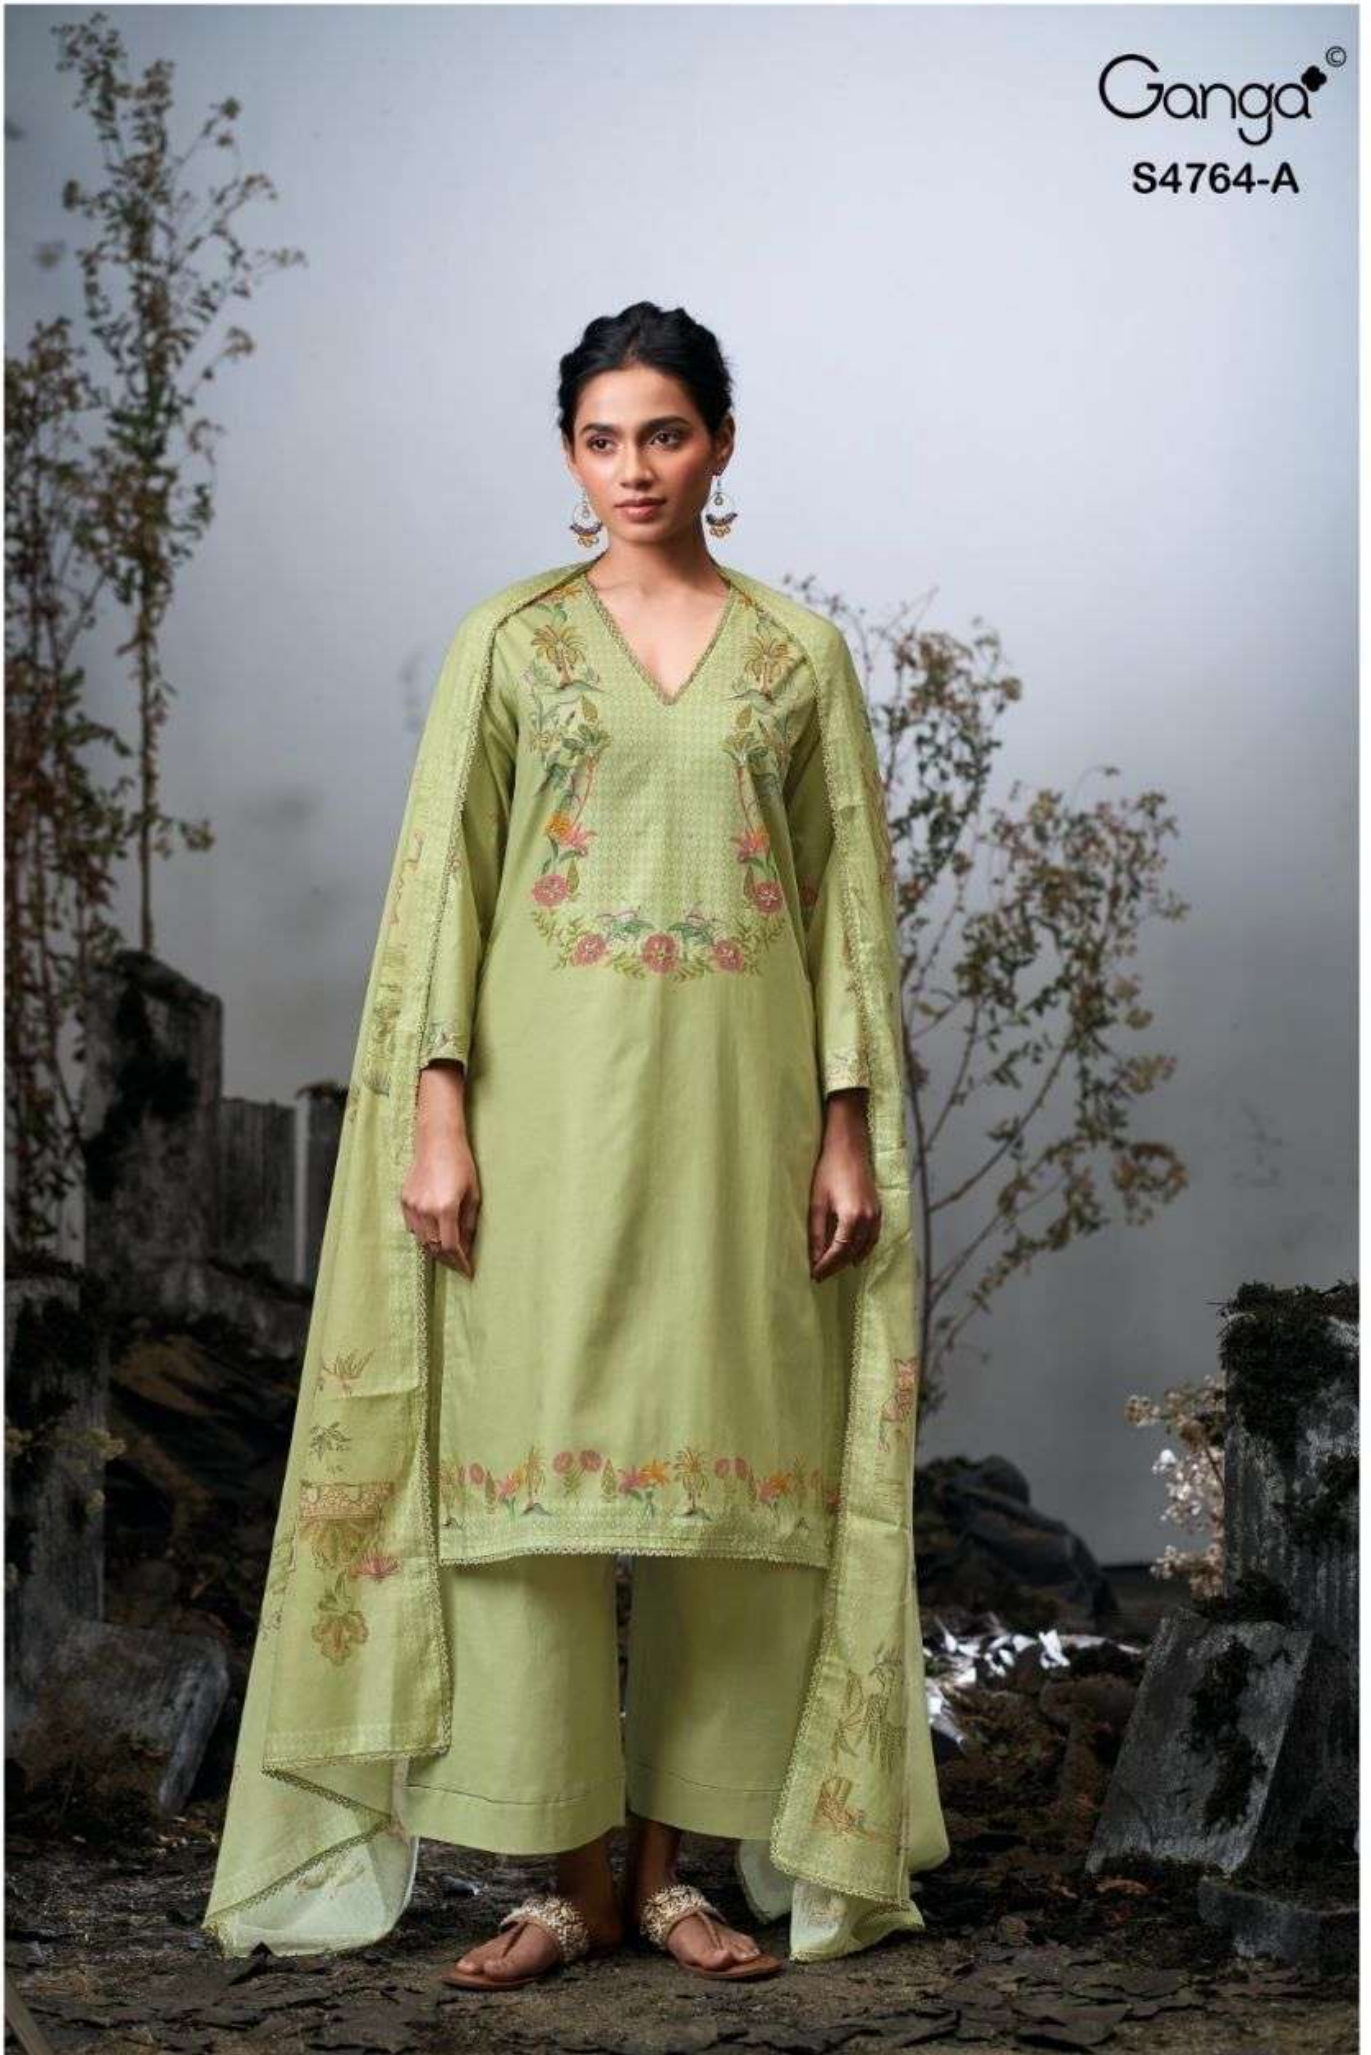

Ganga[®]
Mavika

S4764

Ganga®

S4764-A

Ganga[®]

S4764-D

Ganga[®]

S4764-B

—DESCRIPTION—

~TOP~

PREMIUM COTTON PRINTED WITH HAND WORK,
CROCHET LACE ON DAMAN & SLEEVES.

~BOTTOM~

PREMIUM COTTON SOLID COLOR

~DUPATTA~

PREMIUM COTTON MUL PRINTED WITH CROCHET
LACE BORDER.

WHOLESALE PRICE
1590/- EACH+GST(EXTRA)