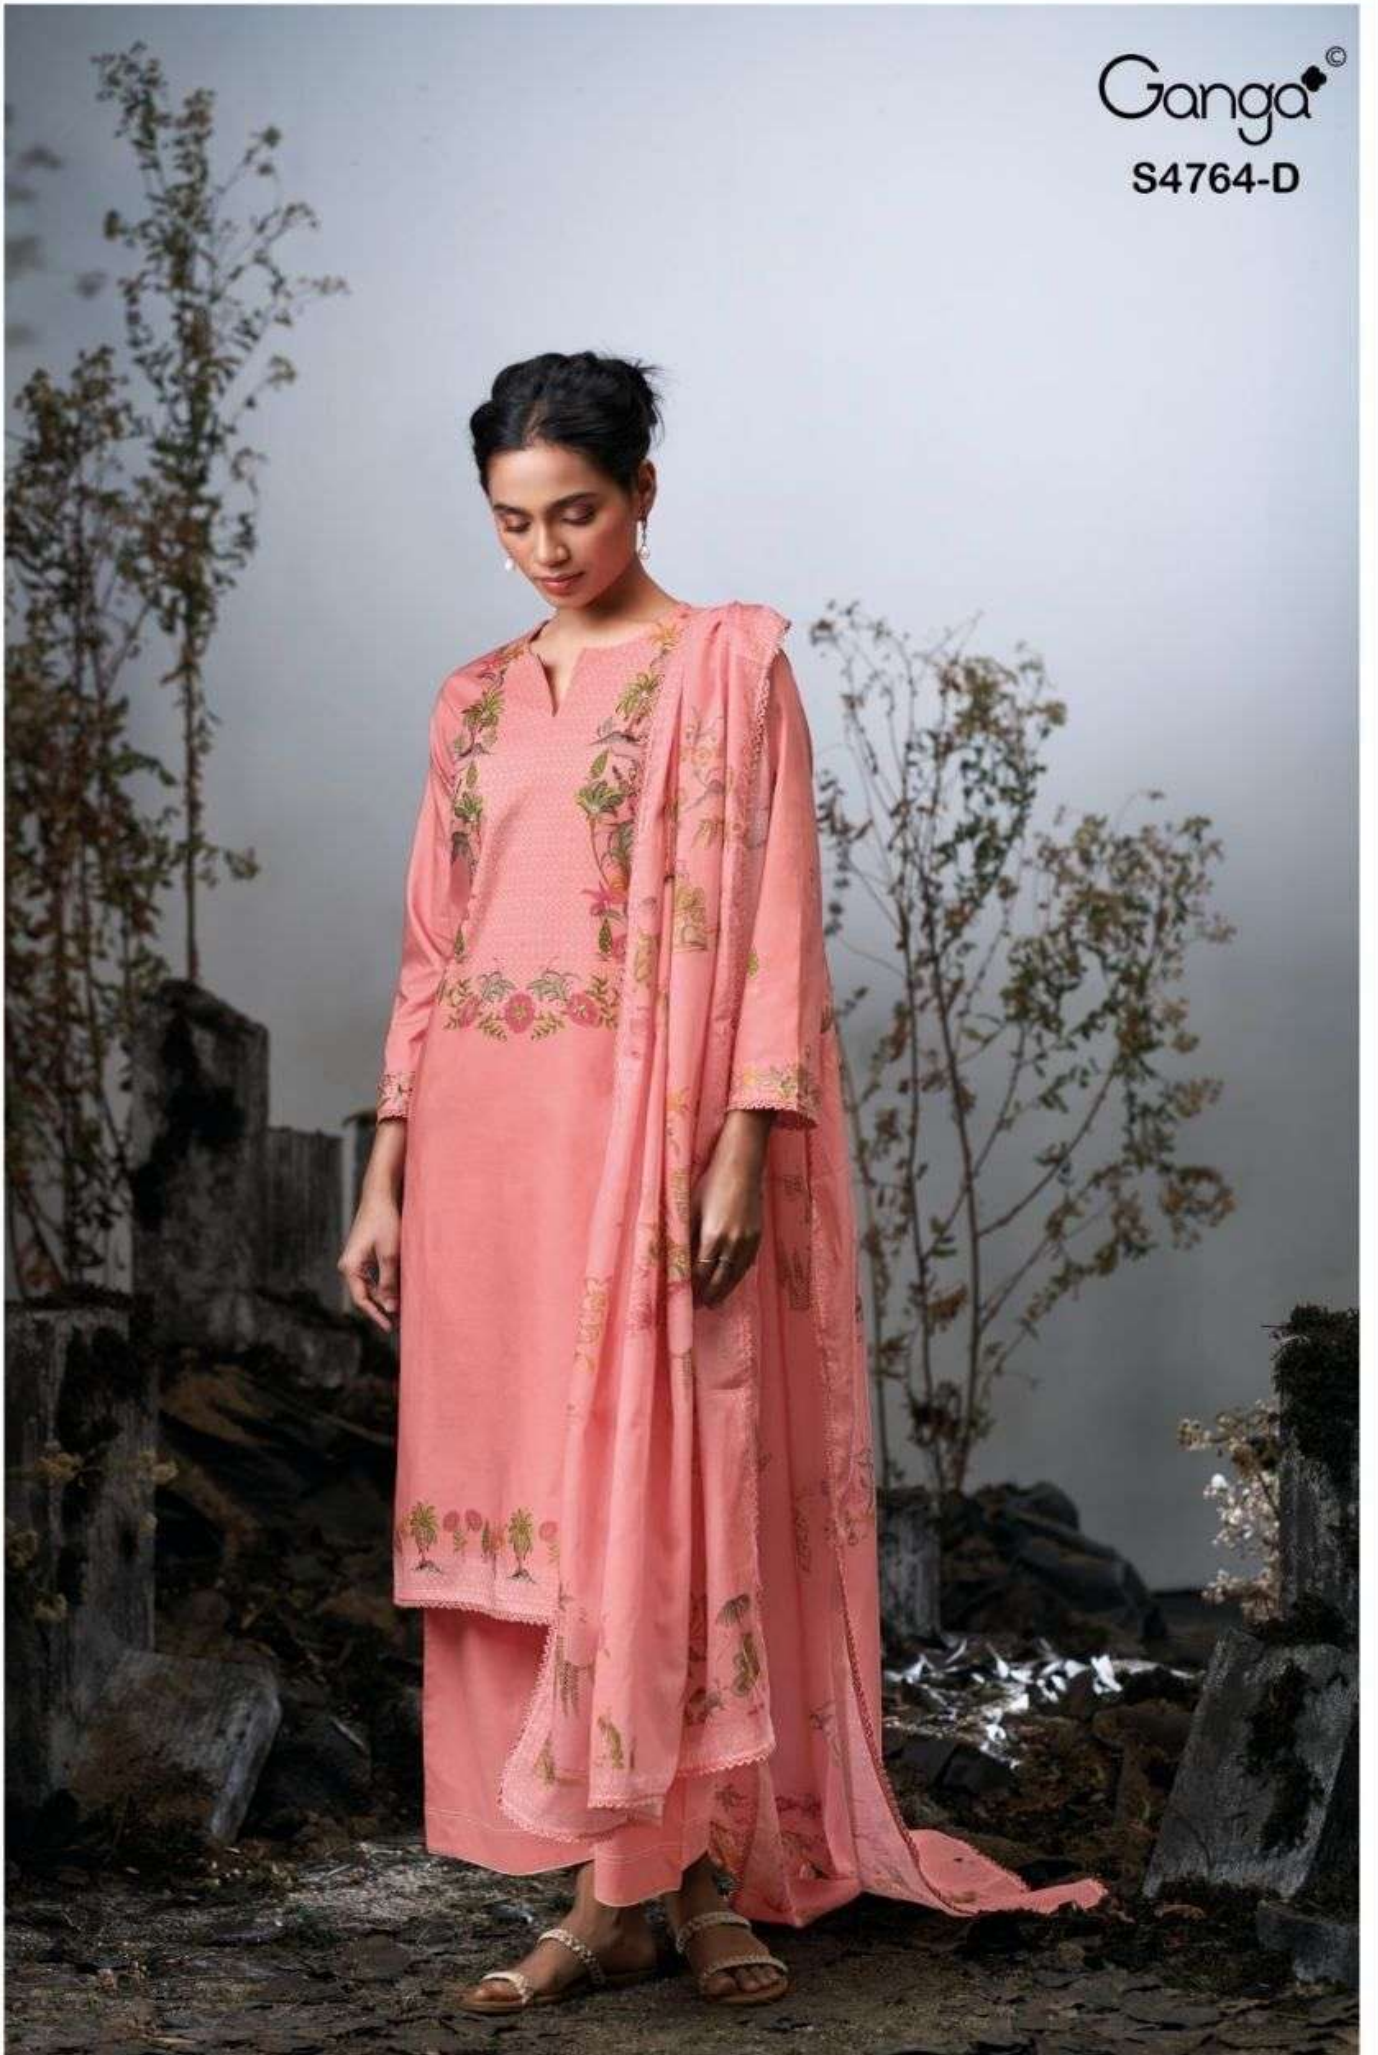

Ganga[®]
Mavika

S4764

Ganga®

S4764-A

Ganga[®]

S4764-D

Ganga[®]

S4764-B

—DESCRIPTION—

~TOP~

PREMIUM COTTON PRINTED WITH HAND WORK,
CROCHET LACE ON DAMAN & SLEEVES.

~BOTTOM~

PREMIUM COTTON SOLID COLOR

~DUPATTA~

PREMIUM COTTON MUL PRINTED WITH CROCHET
LACE BORDER.

WHOLESALE PRICE
1590/- EACH+GST(EXTRA)