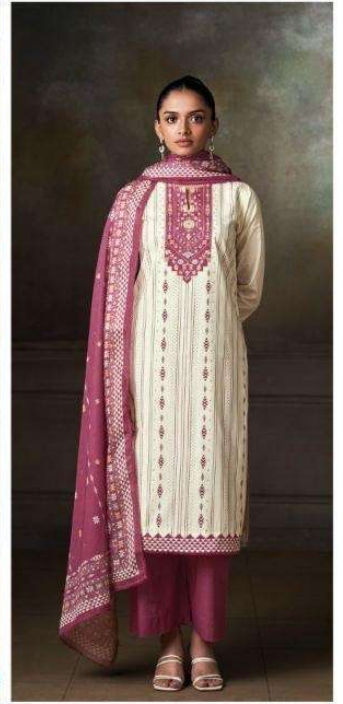

S4879-D

Ganga®
Pryael
S4879- A/B/C/D