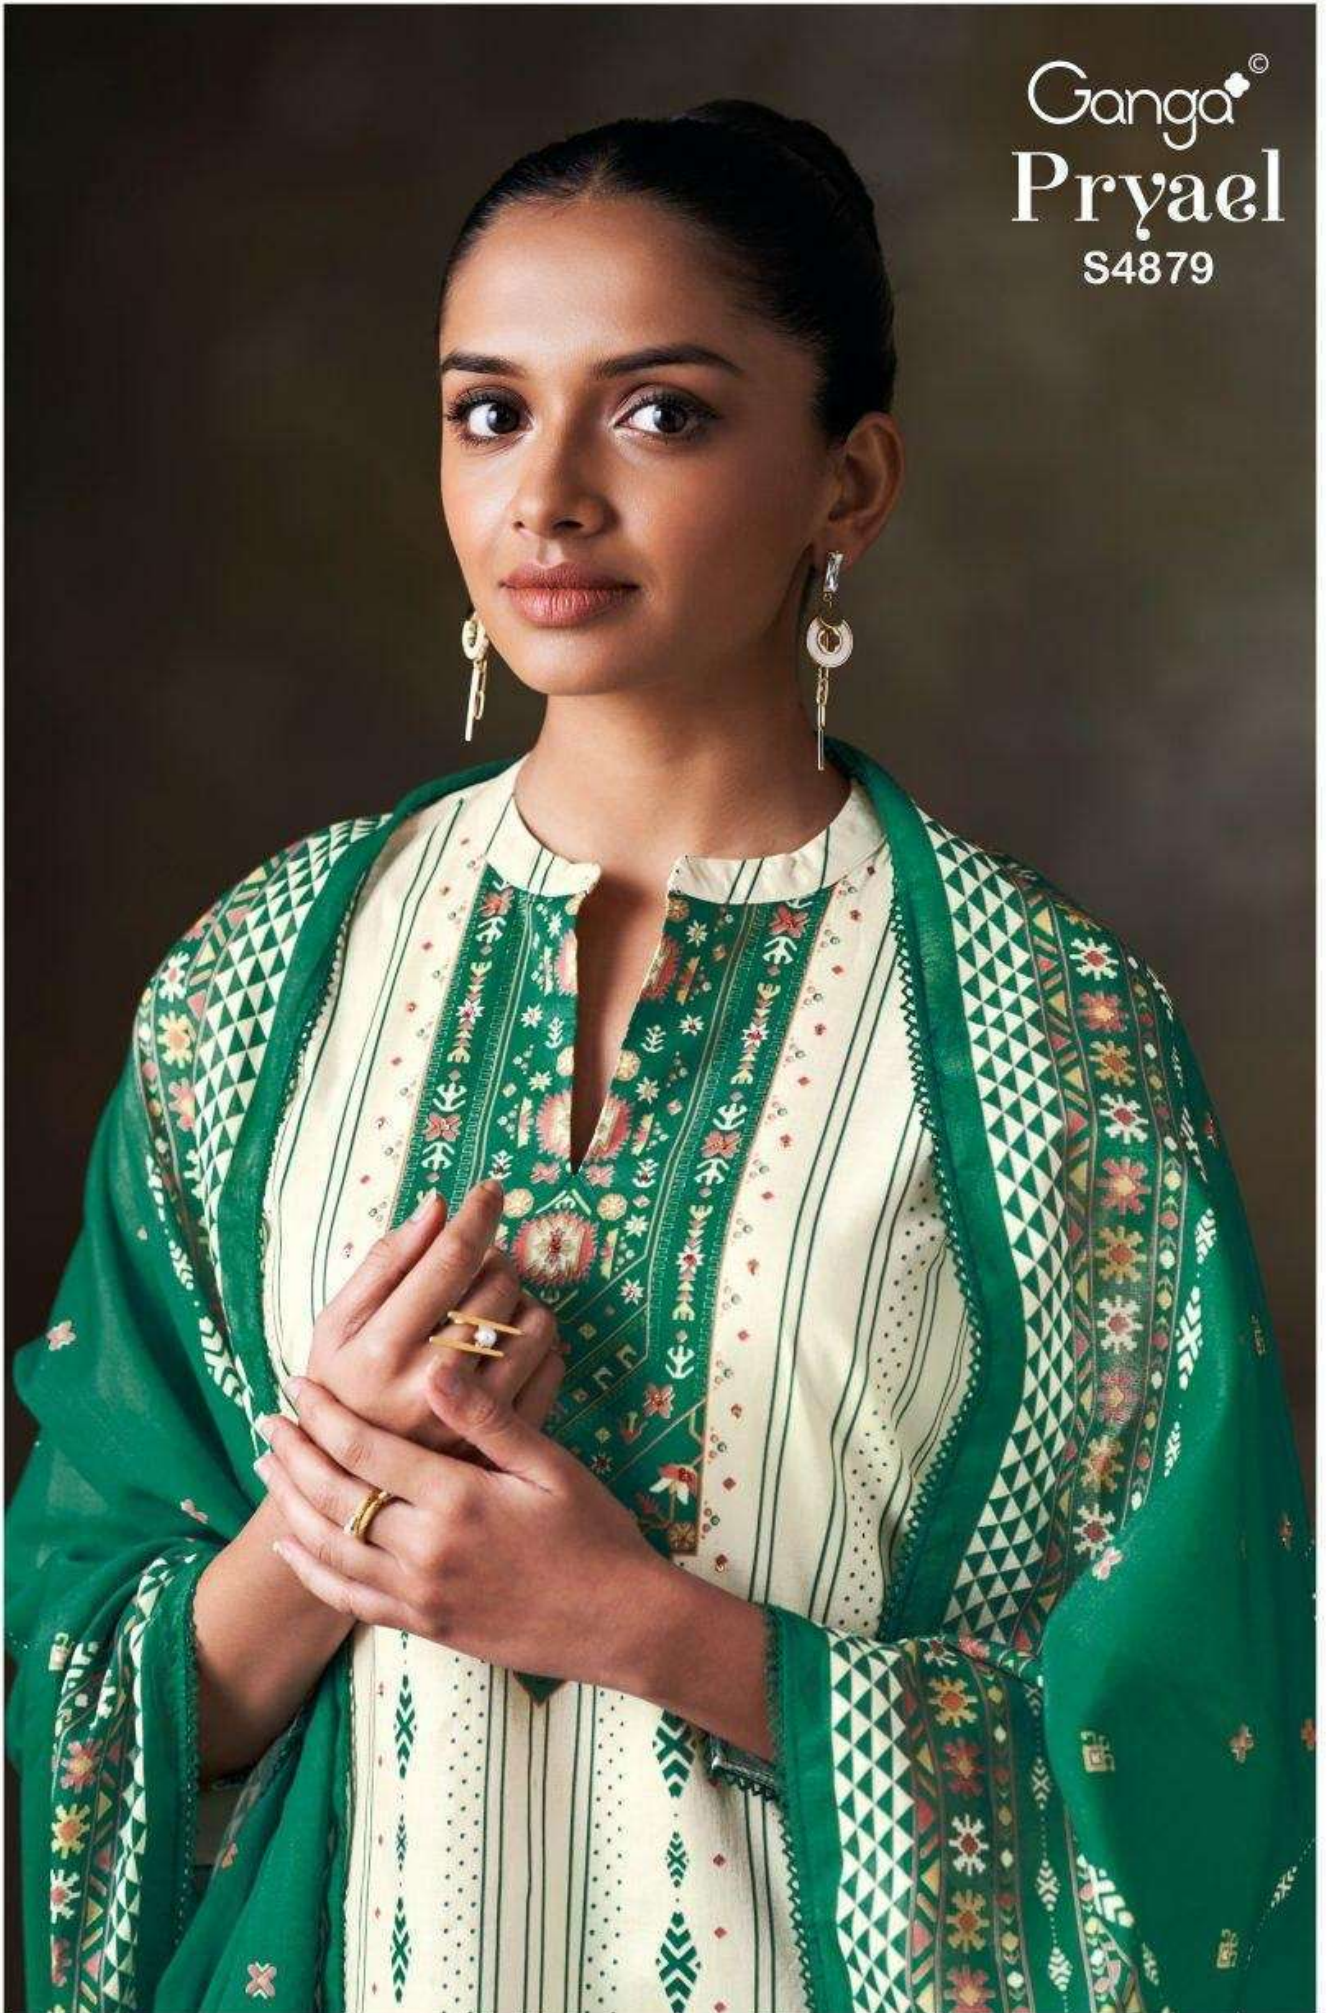

Ganga[®]
Pryael
S4879

Ganga[©]
S4879-C

Ganga®

Ganga®
Pryael
S4879

Pryael
S4879

DESCRIPTION

~TOP~

PREMIUM COTTON PRINTED WITH HAND WORK,
CROCHET LACE ON DAMAN & SLEEVES.

~BOTTOM~

PREMIUM COTTON SOLID COLOR.

~DUPATTA~

PREMIUM COTTON MUL PRINTED WITH CROCHET
LACE BORDER.

WHOLESALE PRICE
1525/- EACH+GST(EXTRA)

HSN CODE- 520851

MOQ : 64 PCS

TOTAL SUITS-04