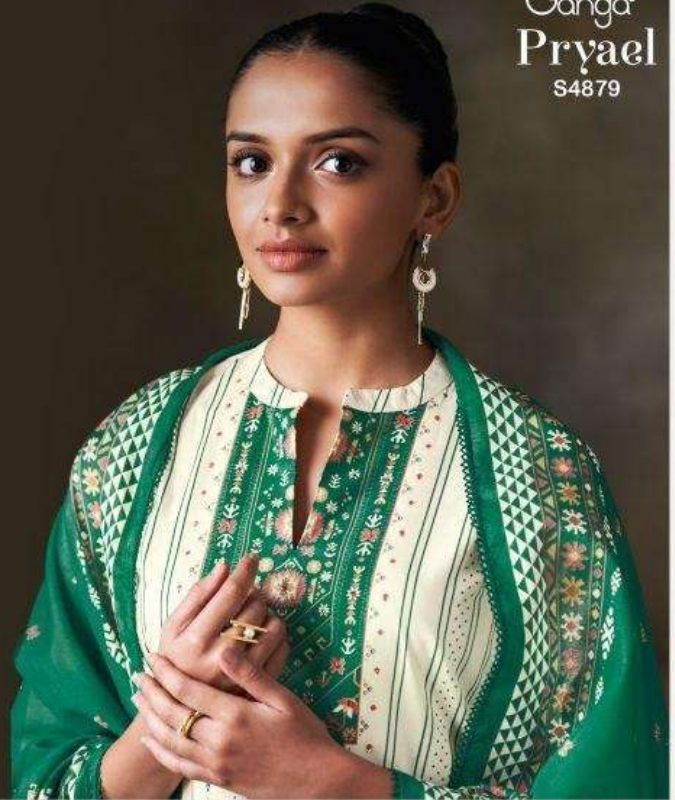

Ganga[®]
Pryael
S4879

Ganga[©]
S4879-C

Ganga®

Ganga®
Pryael
S4879

Pryael
S4879

DESCRIPTION

~TOP~

PREMIUM COTTON PRINTED WITH HAND WORK,
CROCHET LACE ON DAMAN & SLEEVES.

~BOTTOM~

PREMIUM COTTON SOLID COLOR.

~DUPATTA~

PREMIUM COTTON MUL PRINTED WITH CROCHET
LACE BORDER.

WHOLESALE PRICE
1525/- EACH+GST(EXTRA)

HSN CODE- 520851

MOQ : 64 PCS

TOTAL SUITS-04