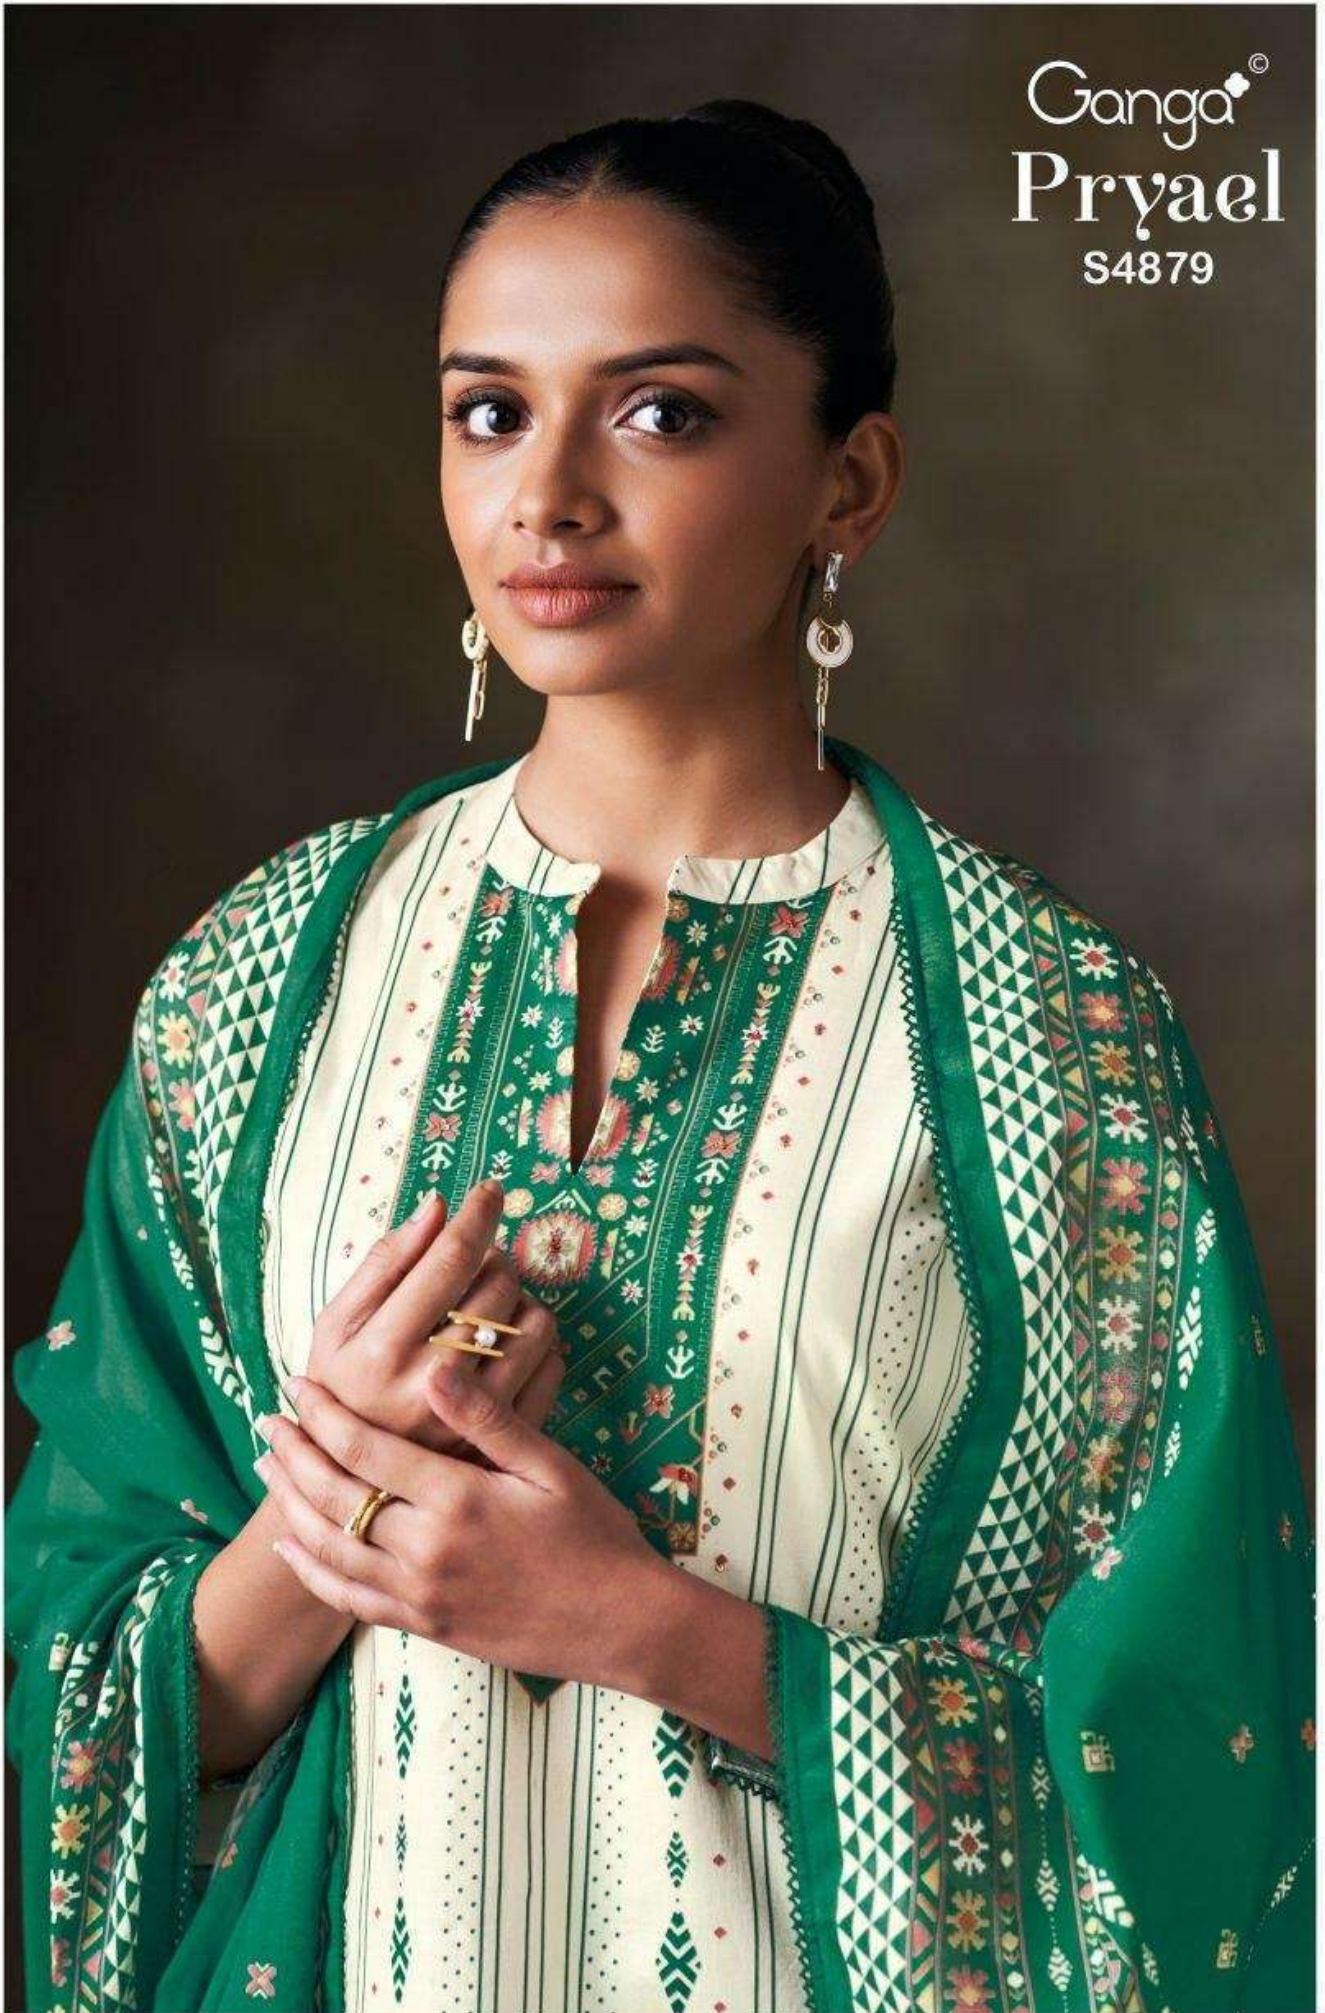

Ganga®
Pryael
S4879