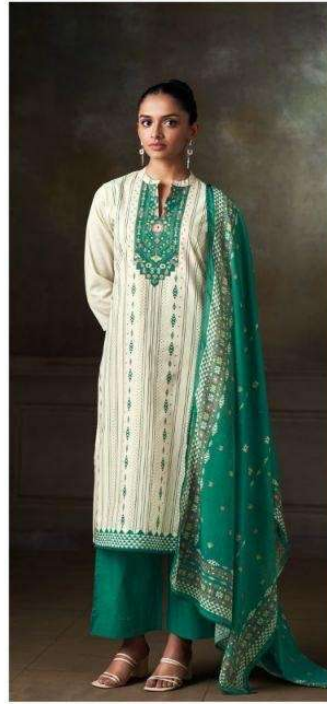

Ganga[®]
Pryael
S4879

Ganga[©]
S4879-C

Ganga®

Ganga®
Pryael
S4879

Pryael
S4879

DESCRIPTION

~TOP~

PREMIUM COTTON PRINTED WITH HAND WORK,
CROCHET LACE ON DAMAN & SLEEVES.

~BOTTOM~

PREMIUM COTTON SOLID COLOR.

~DUPATTA~

PREMIUM COTTON MUL PRINTED WITH CROCHET
LACE BORDER.

WHOLESALE PRICE
1525/- EACH+GST(EXTRA)

HSN CODE- 520851

MOQ : 64 PCS

TOTAL SUITS-04

Ganga[®]
Pryael
S4879

Ganga[©]
S4879-A

Ganga[©]

S4879-D

Ganga[©]

S4879-B

S4879-A

S4879-B