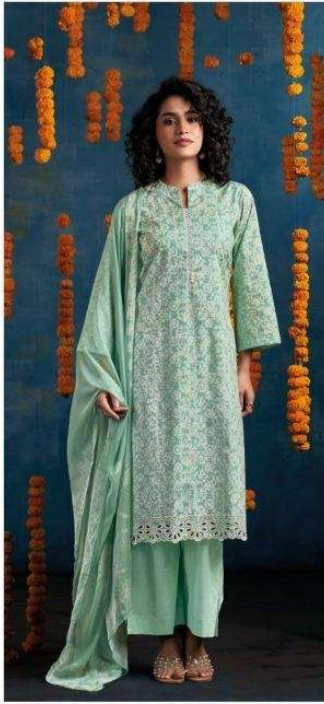

S4809-A

Ganga®
Hespera
S4809- A/B/C/D