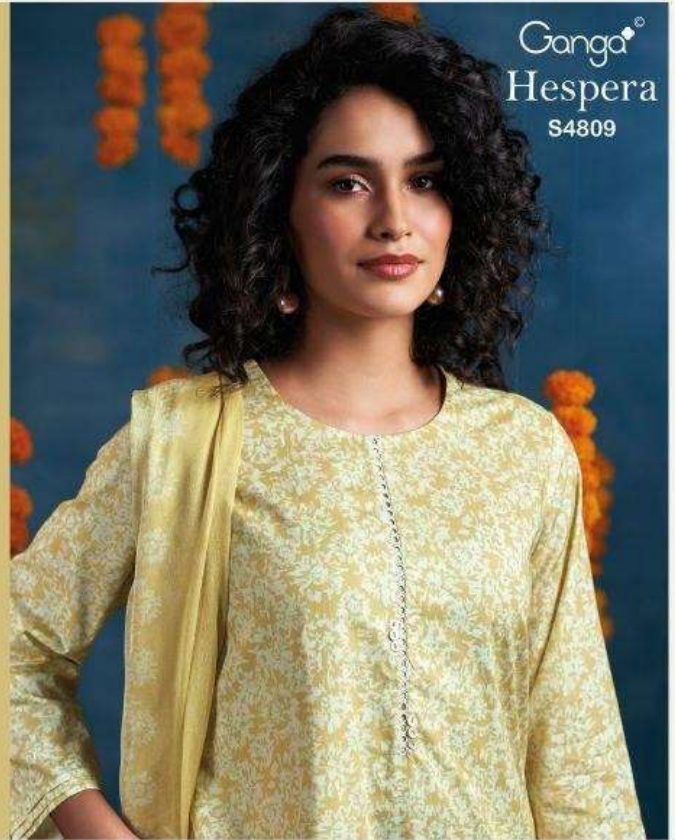

Ganga[®]
Hespera
S4809

Ganga[®]
Hespera
S4809

Ganga[®]
S4809-C

Ganga[®]
S4809-A

Ganga[©]
S4809-D

Ganga®

Ganga®
Hespera
S4809

Hespera
S4809

—DESCRIPTION—

~TOP~

PREMIUM COTTON PRINTED WITH EMBROIDERY,
CUT WORK, BUTTON WORK, SCHIFFLI EMBROIDERY
ON NECK,

~BOTTOM~

PREMIUM COTTON SOLID COLOR

~DUPATTA~

PREMIUM PURE CHIFFON PRINTED.

WHOLESALE PRICE
1355/- EACH+GST(EXTRA)