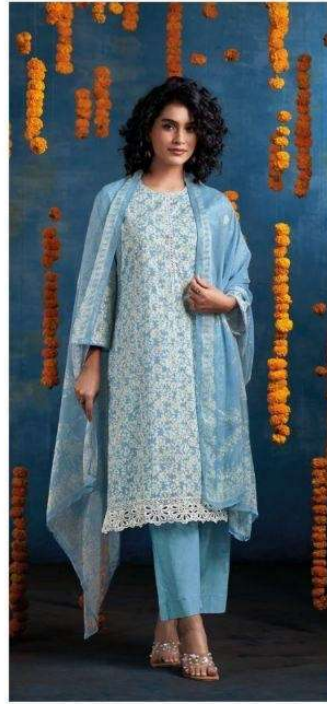

S4809-C

Ganga®
Hespera
S4809- A/B/C/D