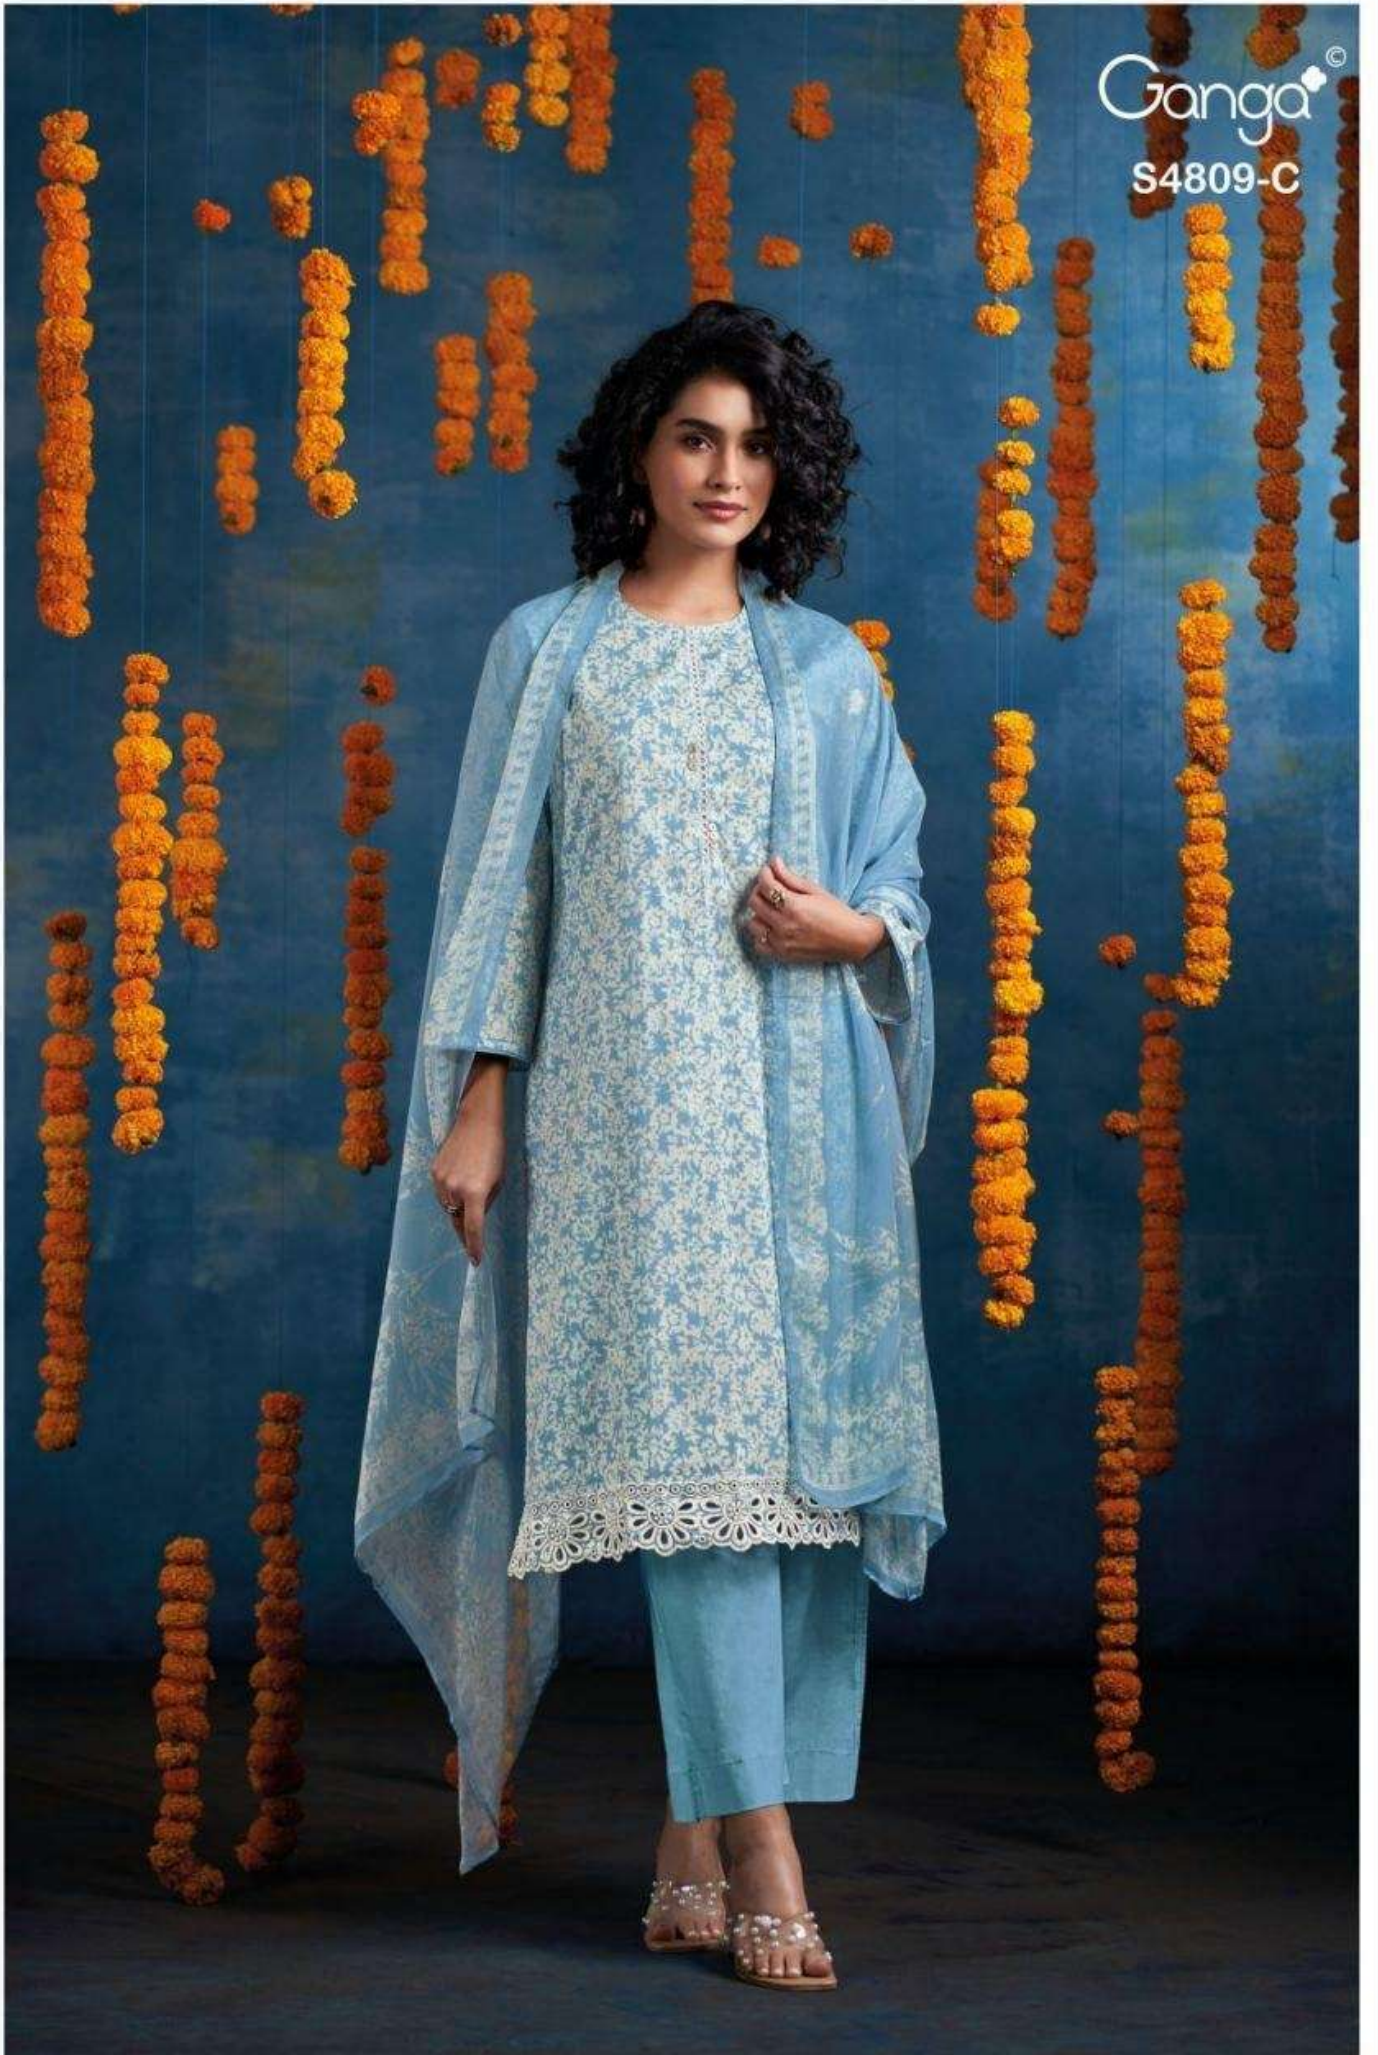

Ganga®
S4809-C