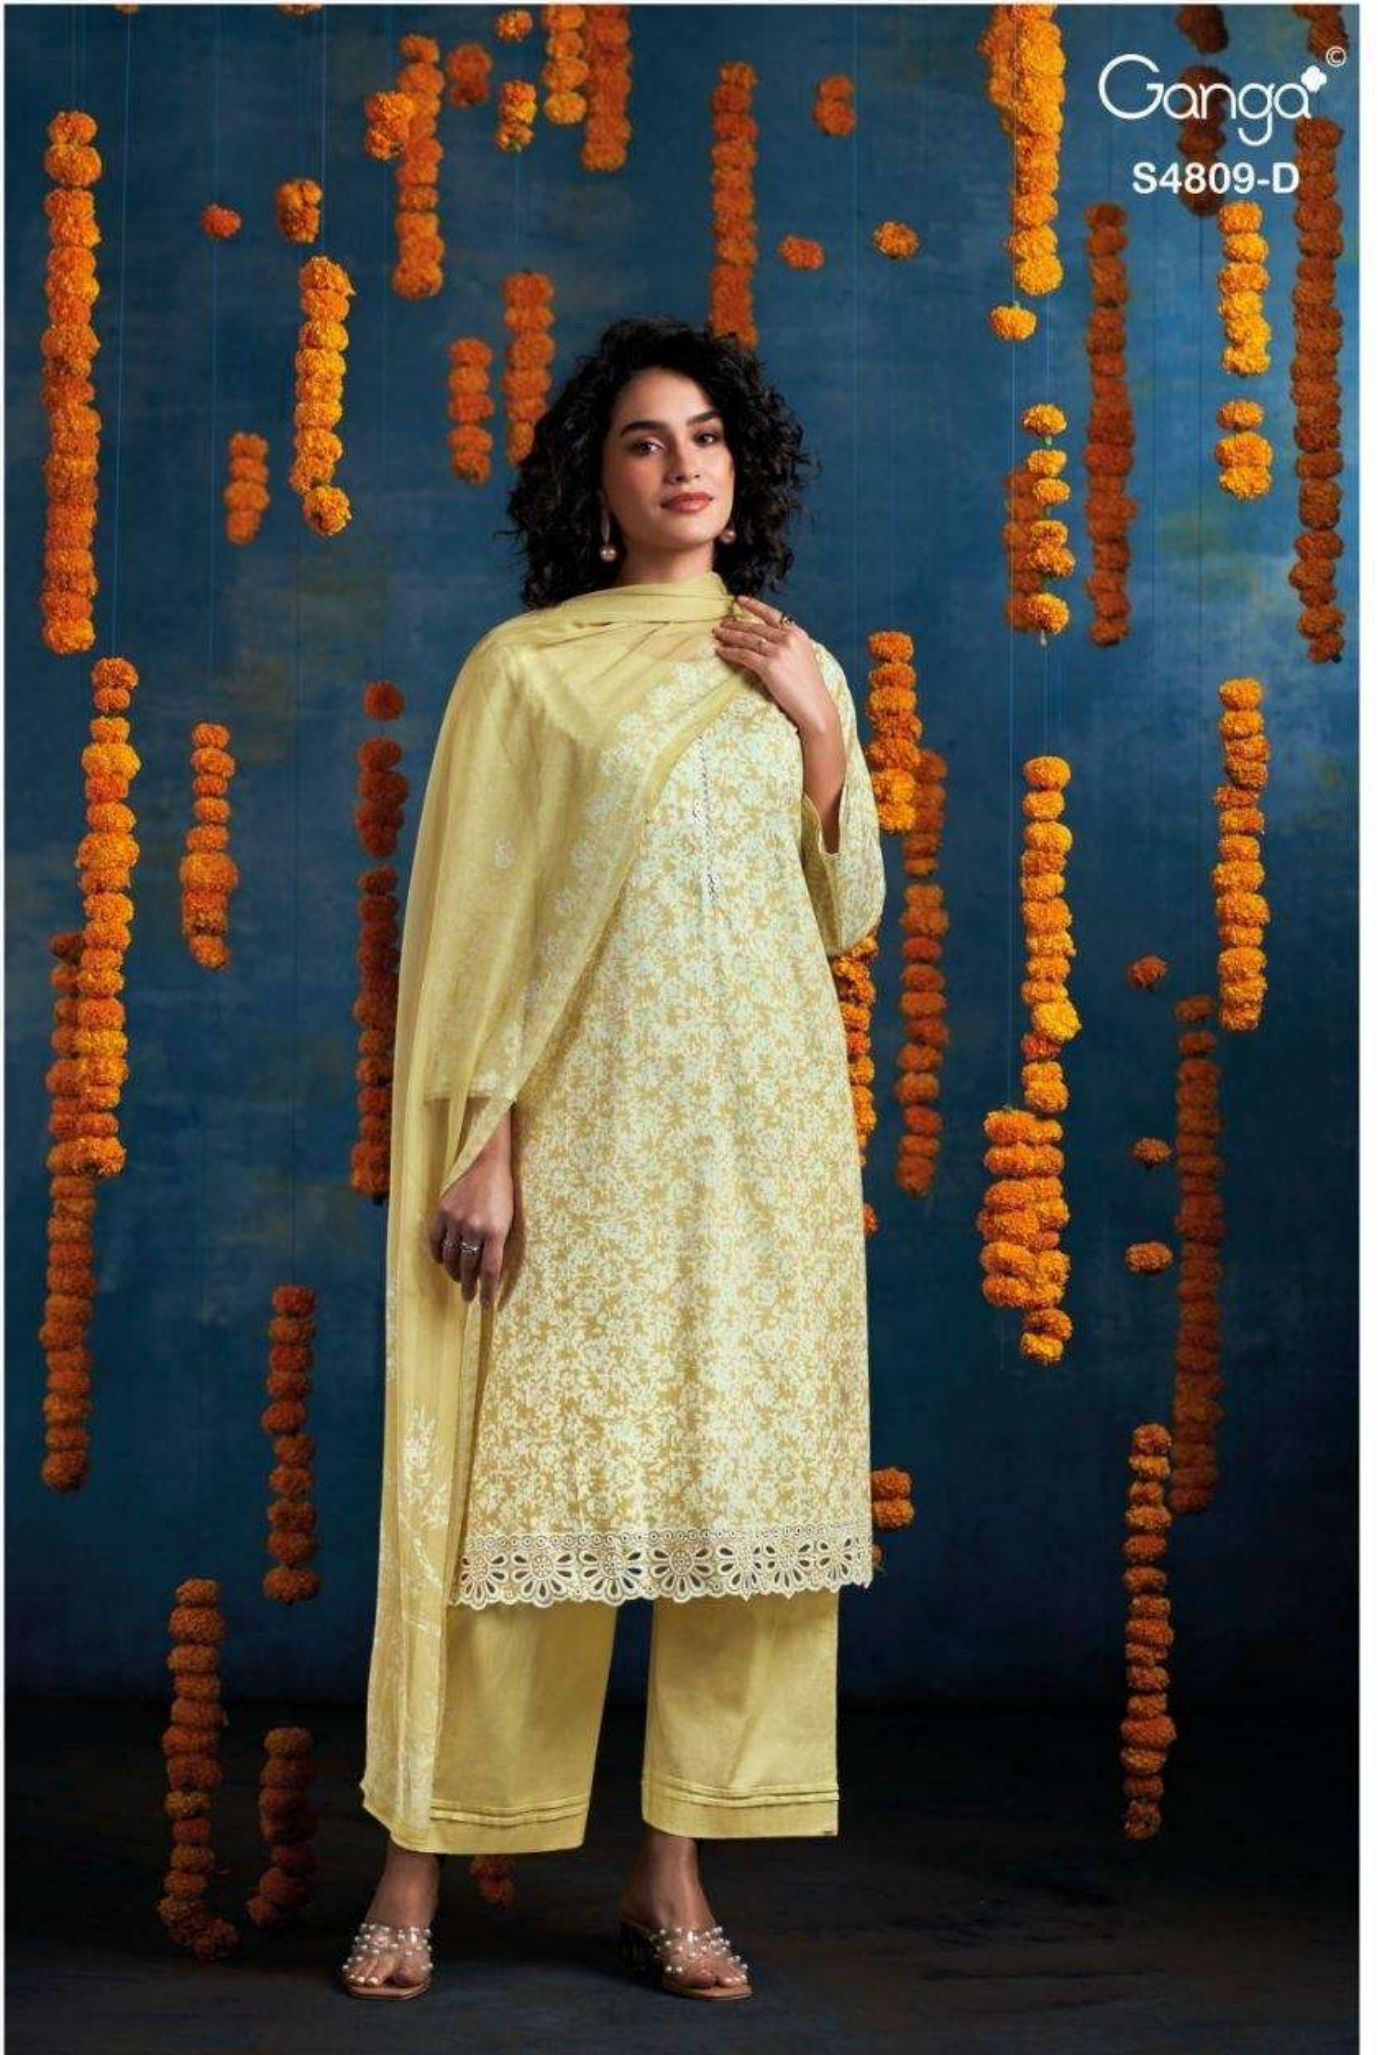

Ganga[®]
Hespera
S4809

Ganga[®]
Hespera
S4809

Ganga[®]
S4809-C

Ganga[®]
S4809-A

Ganga[©]
S4809-D

Ganga®

Ganga®
Hespera
S4809

Hespera
S4809

—DESCRIPTION—

~TOP~

PREMIUM COTTON PRINTED WITH EMBROIDERY,
CUT WORK, BUTTON WORK, SCHIFFLI EMBROIDERY
ON NECK,

~BOTTOM~

PREMIUM COTTON SOLID COLOR

~DUPATTA~

PREMIUM PURE CHIFFON PRINTED.

WHOLESALE PRICE
1355/- EACH+GST(EXTRA)