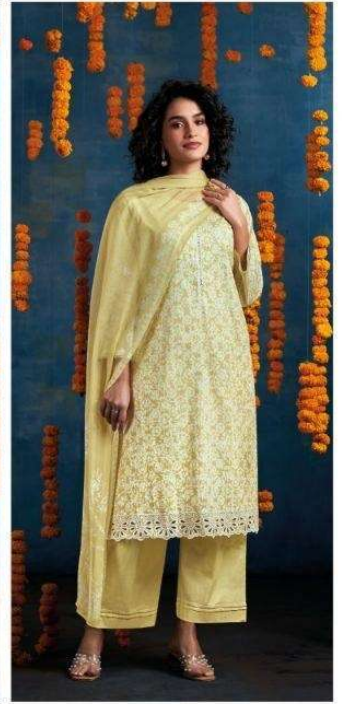

S4809-D

Ganga®
Hespera
S4809- A/B/C/D