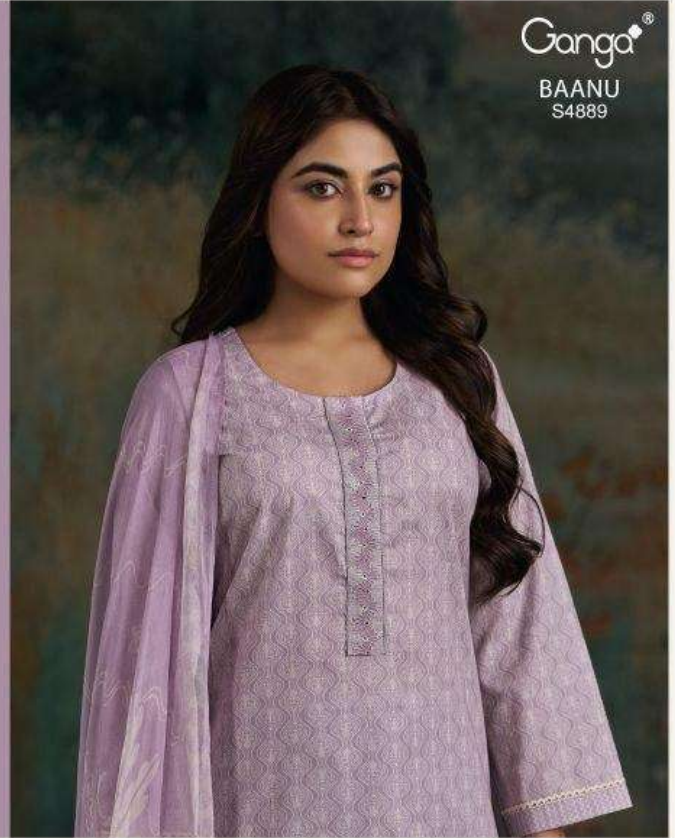

Ganga®

BAANU
S4889

S4889-B

S4889-D

S4889-A

Ganga®

BAANU
S4889

Ganga®

BAANU
S4889

Ganga®
BAANU
S4889

—DESCRIPTION—

~TOP~

PREMIUM COTTON PRINTED WITH EMBROIDERY
ON NECK, CROCHET LACE ON DAMAN & SLEEVES.

~BOTTOM~

PREMIUM COTTON PRINTED

~DUPATTA~