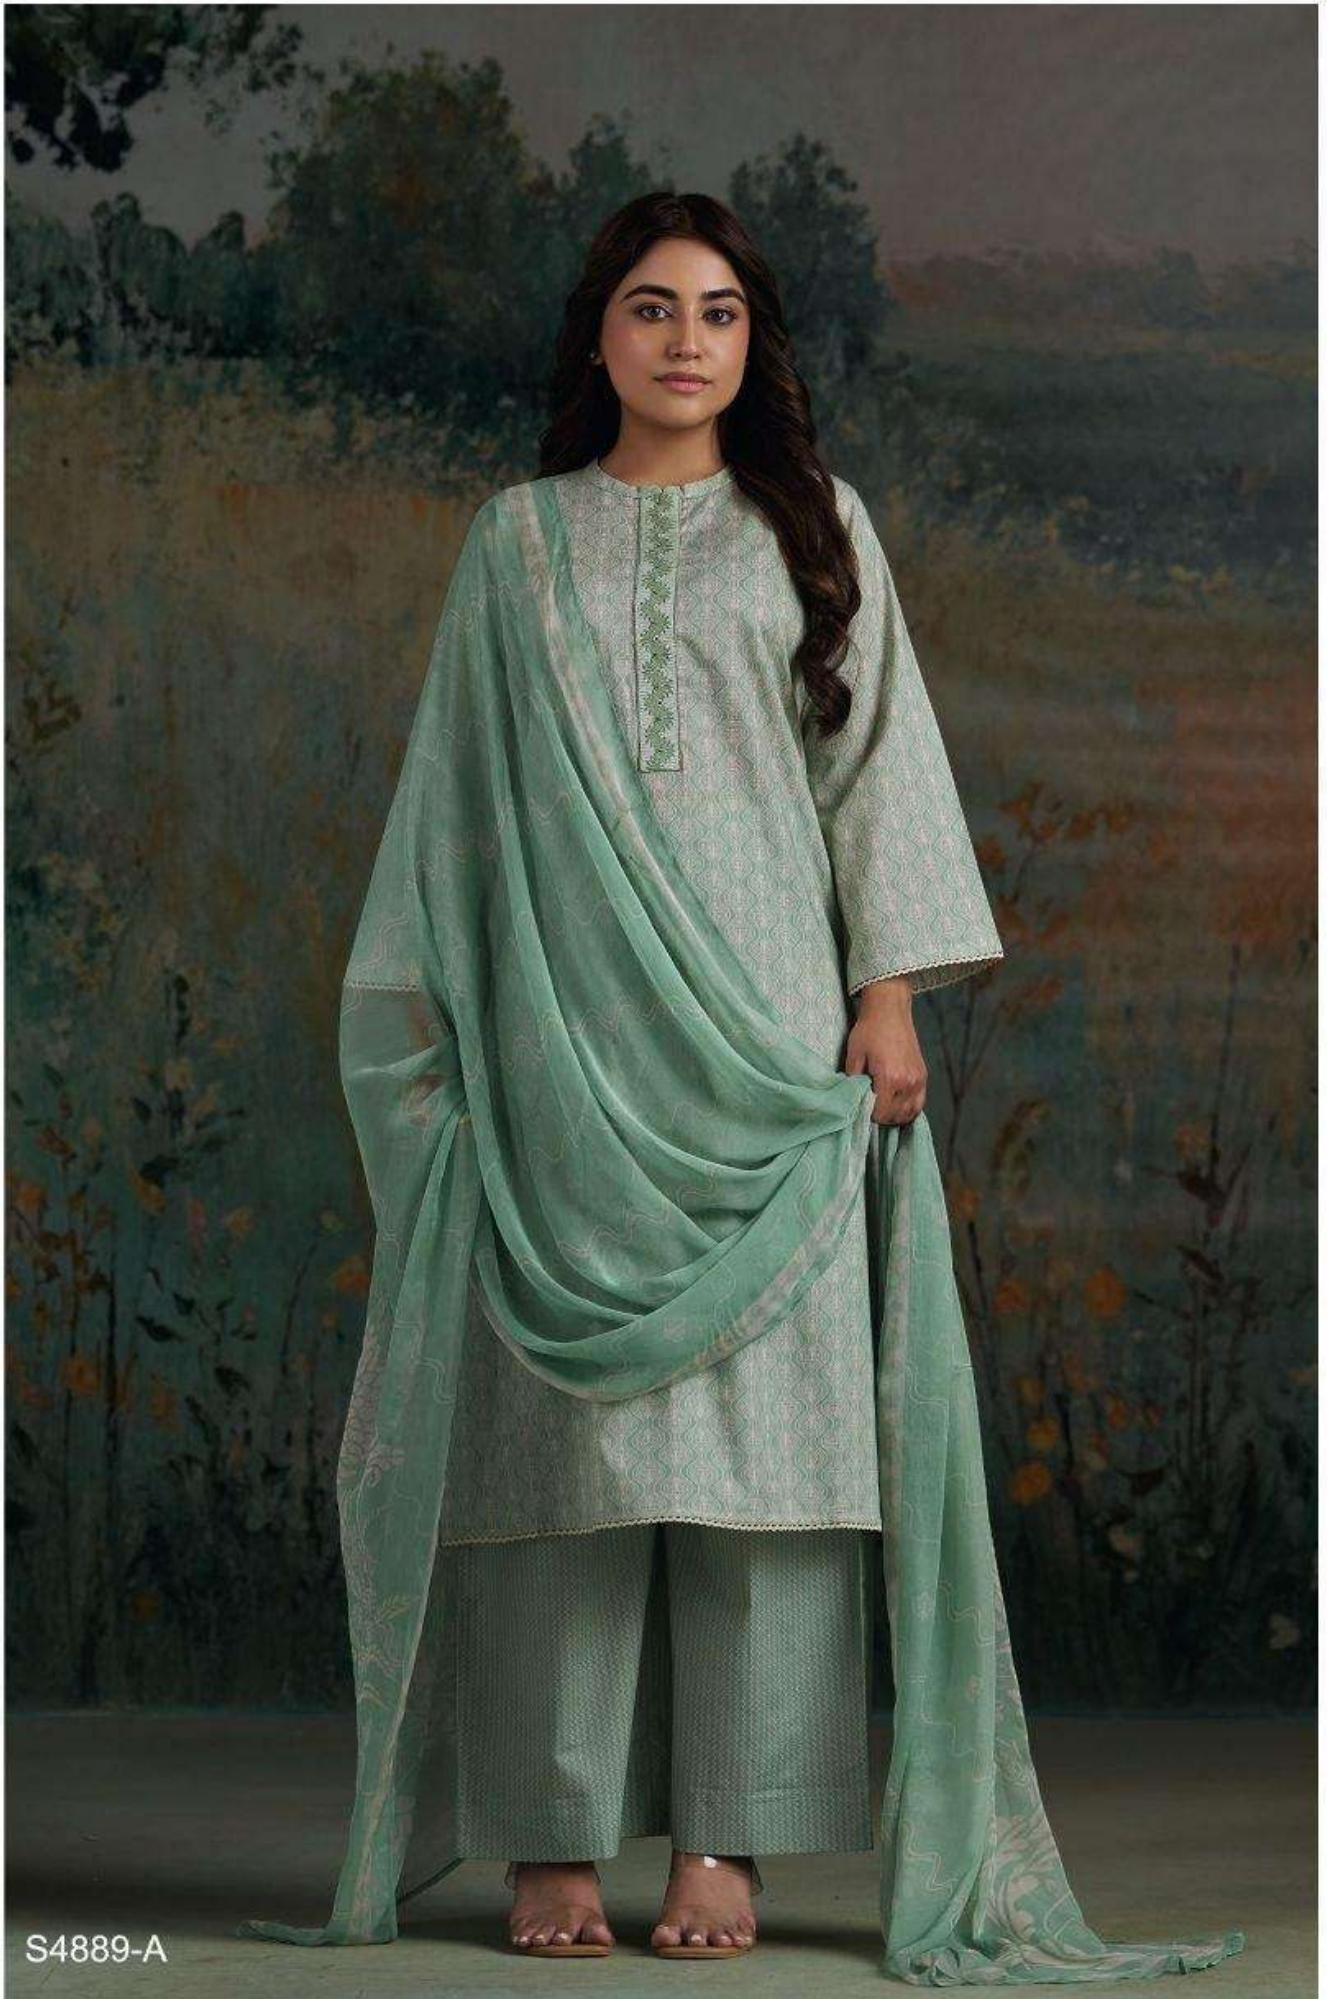

Ganga®

BAANU
S4889

S4889-B

S4889-D

S4889-A

Ganga®

BAANU
S4889

Ganga®

BAANU
S4889

Ganga®
BAANU
S4889

—DESCRIPTION—

~TOP~

PREMIUM COTTON PRINTED WITH EMBROIDERY
ON NECK, CROCHET LACE ON DAMAN & SLEEVES.

~BOTTOM~

PREMIUM COTTON PRINTED

~DUPATTA~