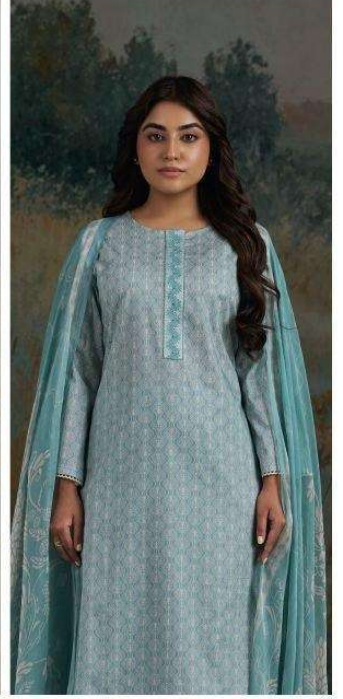

S4889-D

Ganga®

BAANU
S4889-A/B/C/D